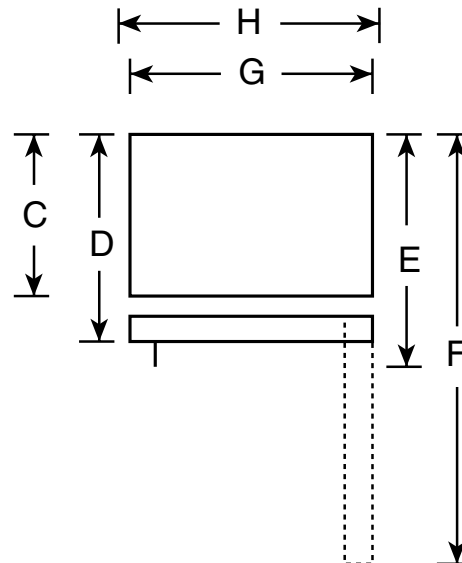

Profile™

TBX22PRBWW - GE Profile™ 21.5 Cu. Ft. Top-Mount No-Frost Refrigerator with Dispenser

Dimensions (in inches)

Front View

Top View

Overall Dimensions	Height with hinge (in.) A	67-1/4
	Height without hinge (in.) B	66
	Depth without Doors (in.) C	27-1/2
	Depth with Doors (in.) D	31
	Depth plus Handle with Doors Closed (in.) E	32-3/4
	Depth with Doors open 90° (in.) F	59-7/8
	Width with Doors Closed (in.) G	31-1/4
	Width with Doors open 90° (in.) H	32-5/8
Air Clearances	Each side (in.)	3/4
	Top (in.)	1
	Back (in.)	1

Note: Right-Hand Refrigerator Door—As you face the front of the refrigerator, the handle is on your left and the hinges are on your right.
Left-Hand Refrigerator Door—As you face the front of the refrigerator, the handle is on your right and the hinges are on your left.

Specification Revised 8/00

For answers to your Monogram®,
 GE Profile Performance Series™,
 GE Profile™ or GE appliance questions, call
 GE Answer Center® service, 800.626.2000.

Profile™

TBX22PRBWW - GE Profile™ 21.5 Cu. Ft. Top-Mount No-Frost Refrigerator with Dispenser

Features and Benefits

- 21.5 cu. ft. Capacity (Fresh Food 14.96 cu. ft. /Freezer 6.55 cu. ft.)
- Top Mount LightTouch! Dispenser Delivers Water, Cubes, and Crushed Ice Through the Door
- 2 Adjustable Humidity Fruit/Vegetable Crispers
- Adjustable Temperature Meat Pan
- 4 Split, Adjustable, Spill Proof Glass Fresh Food Cabinet Shelves (3 Slide-Out)
- 4 Modular Gallon Door Bins (3 Adjustable)
- Tilt-Out Quick Store™ Bin
- Quick Serve™ Storage Dishes (on Door)
- Slide-Out, Slide-Over Pans
- Dairy Compartment with Butter Dish
- Wire Slide-Out Can Dispenser
- Condiment Caddy (Removable)
- Adjustable Wire Everwhite Freezer
- Compartment Shelf
- 2 Freezer Door Bins (1 Adjustable)
- Quiet Package
- Color-Matched Premium Deluxe Door Handles
- Model TBX22PRBWW - White on white
- Model TBX22PRBBB - Black on black
- Model TBX22PRBAA - Almond on almond
- Model TBX22PRBCC - Bisque