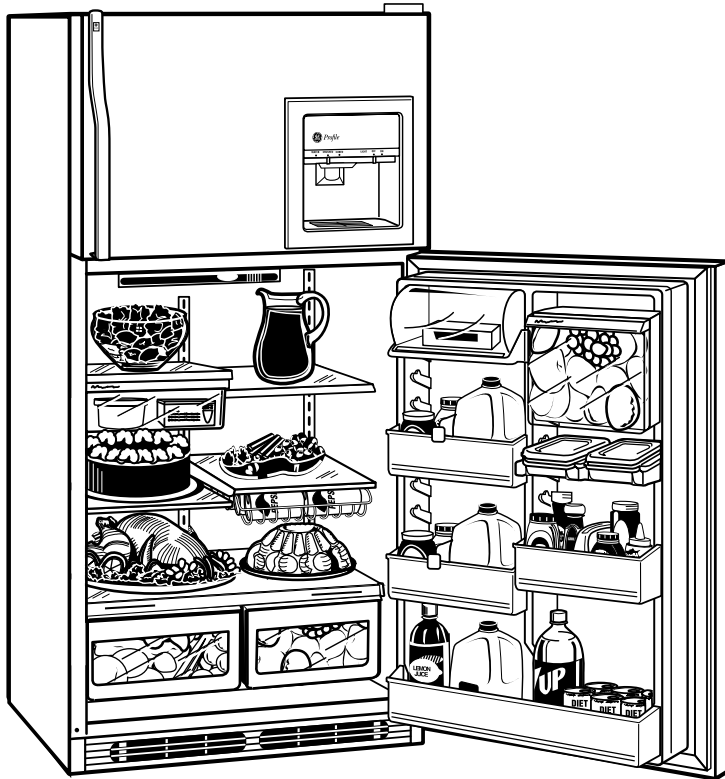

Specification Revised 8/00

For answers to your Monogram®,
 GE Profile Performance Series™,
 GE Profile™ or GE appliance questions, call
 GE Answer Center® service, 800.626.2000.

Profile™

TBX22PRBWW - GE Profile™ 21.5 Cu. Ft. Top-Mount No-Frost Refrigerator with Dispenser

Features and Benefits

- 21.5 cu. ft. Capacity (Fresh Food 14.96 cu. ft. /Freezer 6.55 cu. ft.)
- Top Mount LightTouch! Dispenser Delivers Water, Cubes, and Crushed Ice Through the Door
- 2 Adjustable Humidity Fruit/Vegetable Crispers
- Adjustable Temperature Meat Pan
- 4 Split, Adjustable, Spill Proof Glass Fresh Food Cabinet Shelves (3 Slide-Out)
- 4 Modular Gallon Door Bins (3 Adjustable)
- Tilt-Out Quick Store™ Bin
- Quick Serve™ Storage Dishes (on Door)
- Slide-Out, Slide-Over Pans
- Dairy Compartment with Butter Dish
- Wire Slide-Out Can Dispenser
- Condiment Caddy (Removable)
- Adjustable Wire Everwhite Freezer
- Compartment Shelf
- 2 Freezer Door Bins (1 Adjustable)
- Quiet Package
- Color-Matched Premium Deluxe Door Handles
- Model TBX22PRBWW - White on white
- Model TBX22PRBBB - Black on black
- Model TBX22PRBAA - Almond on almond
- Model TBX22PRBCC - Bisque