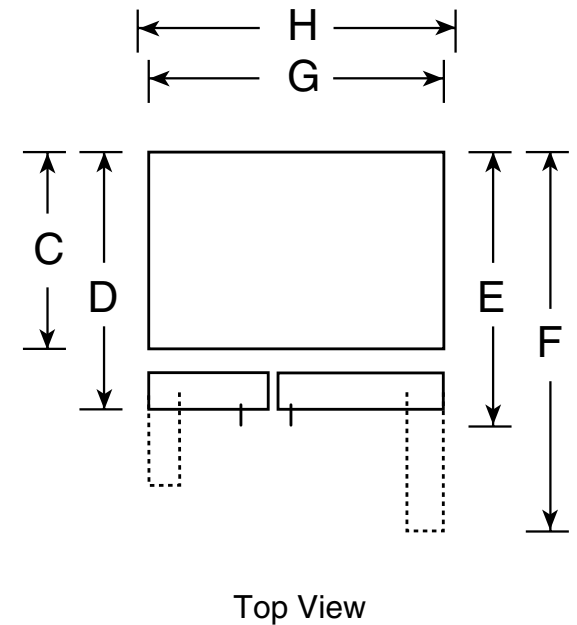

PSSS3RGZ

GE Profile™ 23.1 Cu. Ft. Stainless Side-By-Side Refrigerator

Dimensions and Installation Information (in inches)

Overall Dimensions	Height to top of hinge (in.) A	69-1/4
	Height to top of case (in.) B	68-3/4
	Case depth without door (in.) C†	28
	Case depth less door handle (in.) D†	32-1/4
	Case depth with door handle (in.) E†	34-3/4
	Depth with fresh food door open 90° (in.) F†	50-1/8
	Width (in.) G	32-3/4
Air Clearances	Width with door open 90° inc. door handle (in.) H	40-1/4
	Each side (in.)	1/8
	Top (in.)	1
	Back (in.)	1

†Water hook-up fits in back air clearance when calculating installation depth.

If installed against a wall, allow clearance of 14-3/16" on freezer side to remove bin. To remove fresh food pans, remove door bins.

Clearance required to remove fresh food full-size pan without disassembling is 18-15/16".

Allow additional space for any necessary leveling adjustments.

For answers to your Monogram,® GE Profile™ or GE® appliance questions, visit our website at ge.com or call GE Answer Center® service, 800.626.2000.