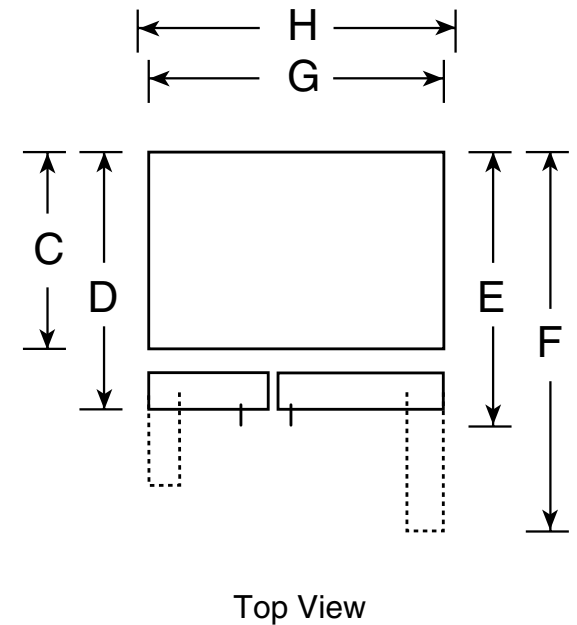

PSHS6PGZ

GE Profile™ 23.1 Cu. Ft. Side-By-Side Refrigerator

Dimensions and Installation Information (in inches)

Overall Dimensions	Height to top of hinge (in.) A	69-3/8
	Height to top of case (in.) B	68-3/4
	Case depth without door (in.) C†	28
	Case depth less door handle (in.) D†	32-3/8
	Case depth with door handle (in.) E†	35
	Depth with fresh food door open 90° (in.) F†	50-1/8
	Width (in.) G	35-3/4
Air Clearances	Width with door open 90° inc. door handle (in.) H	43-1/2
	Each side (in.)	1/8
	Top (in.)	1
	Back (in.)	1

†Water hook-up fits in back air clearance when calculating installation depth.

If installed against a wall, allow clearance of 14-3/16" on freezer side to remove bin. To remove fresh food pans, remove door bins.

Clearance required to remove fresh food full-size pan without disassembling is 18-15/16".

Allow additional space for any necessary leveling adjustments.

For answers to your Monogram,® GE Profile™ or GE® appliance questions, visit our website at ge.com or call GE Answer Center® service, 800.626.2000.