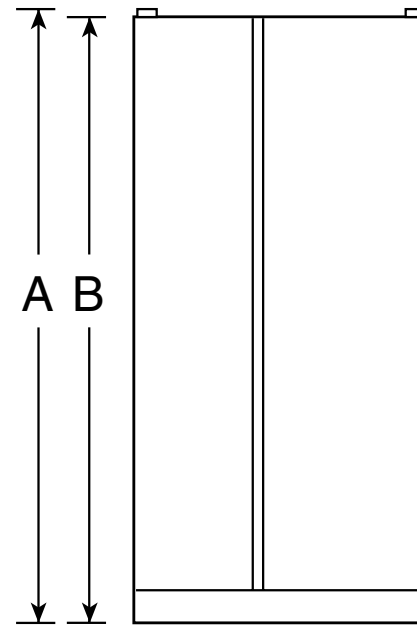

PSHS6PGZ

GE Profile™ 23.1 Cu. Ft. Side-By-Side Refrigerator

Dimensions and Installation Information (in inches)

Overall Dimensions	Height to top of hinge (in.) A	69-3/8
	Height to top of case (in.) B	68-3/4
	Case depth without door (in.) C†	28
	Case depth less door handle (in.) D†	32-3/8
	Case depth with door handle (in.) E†	35
	Depth with fresh food door open 90° (in.) F†	50-1/8
	Width (in.) G	35-3/4
Air Clearances	Width with door open 90° inc. door handle (in.) H	43-1/2
	Each side (in.)	1/8
	Top (in.)	1
	Back (in.)	1

†Water hook-up fits in back air clearance when calculating installation depth.

If installed against a wall, allow clearance of 14-3/16" on freezer side to remove bin. To remove fresh food pans, remove door bins.

Clearance required to remove fresh food full-size pan without disassembling is 18-15/16".

Allow additional space for any necessary leveling adjustments.

For answers to your Monogram,® GE Profile™ or GE® appliance questions, visit our website at ge.com or call GE Answer Center® service, 800.626.2000.