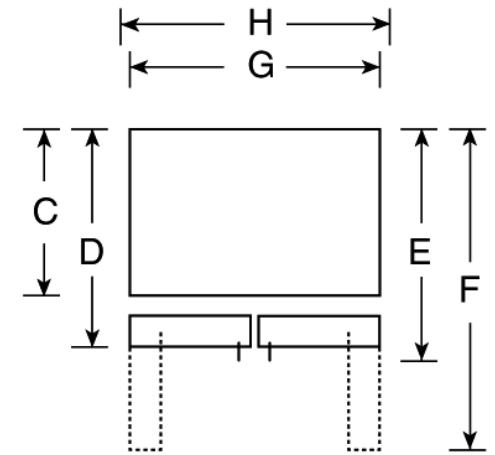

PGCS1PJZ

GE Profile™ 20.7 Cu. Ft. French Door Refrigerator with Armoire Styling and External Water

Dimensions and Installation Information (in inches)

Overall Dimensions	Height to top of hinge (in.) A	69-5/8
	Height to top of case (in.) B	69
	Case depth without door (in.) C	23-7/8
	Case depth less door handle (in.) D	28-1/2
	Case depth with door handle (in.) E	31
	Depth with fresh food door open 90° (in.) F	43-1/8
	Width (in.) G	35-3/4
Air Clearances	Width with door open 90° inc. door handle (in.) H	40-7/8
	Each side (in.)	1/8
	Top (in.)	1
	Back (in.)	1/2

Front View

Top View

For answers to your Monogram,® GE Profile™ or GE® appliance questions, visit our website at ge.com or call GE Answer Center® service, 800.626.2000.

imagination at work

PGCS1PJZ

GE Profile™ 20.7 Cu. Ft. French Door Refrigerator with Armoire Styling and External Water