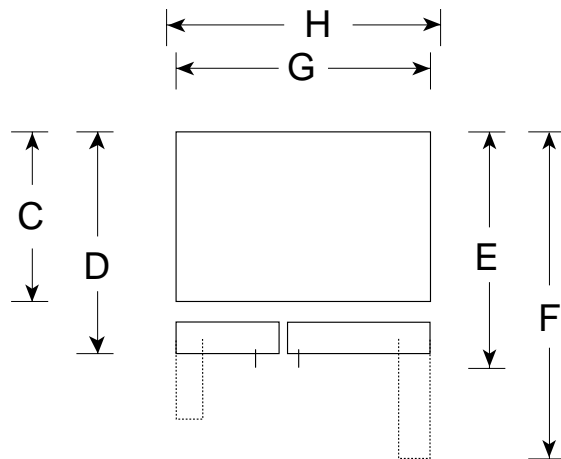

Profile Performance Series™

TFX27PPBBB—GE Profile Performance™ Side-by-Side Refrigerator

Front View

Top View

Note: If the doors cannot be fully opened because of an obstruction or a wall on either side, a door stop should be provided to prevent door or wall damage. If the doors cannot be opened at least 90 degrees, access to the drawers is limited.

Overall Dimensions	Height with hinge (in.) A	69-3/4
	Height without hinge (in.) B	68-3/4
	Depth without Doors (in.) C	28
	Depth with Doors (in.) D	31-5/8
	Depth plus Handle with Doors Closed (in.) E	33-7/8
	Depth with Doors open 90° (in.) F	50-1/4
	Width with Doors Closed (in.) G	35-3/4
	Width with Doors open 90° Less Door Handle(in.) H	38-1/4
Air Clearances	Each side (in.)	3/4"
	Top (in.)	1
	Back (in.)	1

¹If installed against a wall, allow clearance of 11-1/4" on freezer side to remove ice bin.

To remove fresh food pans, remove door bins.

14" Clearance required to remove fresh food full-size pan without disassembling.

Listed by Underwriters Laboratories

EnergySmart

Profile Performance Series™

TFX27PPBBB—GE Profile Performance™ Side-by-Side Refrigerator

Features and Benefits

- 26.6 cu. ft. Capacity (Fresh Food 16.83 / Freezer 9.72 cu. ft.)
- Water by Culligan™ Provides Cleaner, Better Tasting Water and Ice through the LightTouch! Dispenser (Chilled Water, Cubed and Crushed Ice)
- Smart Storage System (1 Adjustable Humidity Crisper, 1 Adjustable Temperature Meat Pan and 1 Adjustable Humidity Snack Pan)
- 3 Adjustable, Spill Proof Glass Fresh Food Cabinet Shelves (2 Slide Out)
- Adjustable Modular Gallon Door Bins
- 5 Fresh Food Door Shelves
- Quick Space™ Shelf
- Utility Bin
- Beverage Rack
- Dairy Compartment
- 5 Freezer Door Shelves
- 3 Wire Everwhite, Slide Out Freezer Baskets
- 1 Clear Sliding Freezer Storage Bin
- Quiet Package
- Premium Deluxe Door Handles
- Model TFX27PPBWW—White on white
- Model TFX27PPBBB—Black on black
- Model TFX27PPBAA—Almond on almond