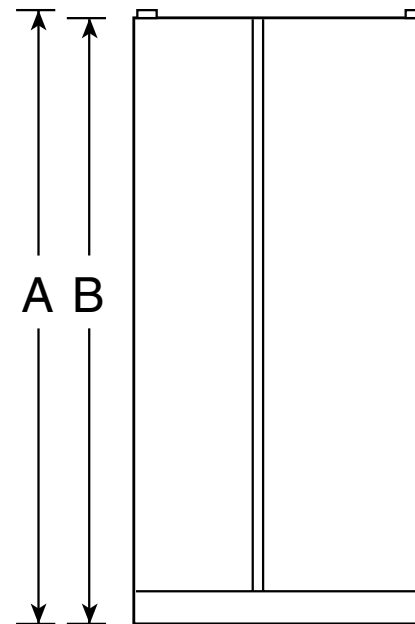

PSS23SGS

GE Profile™ ENERGY STAR® 23.1 Cu. Ft. Stainless Side-By-Side Refrigerator with Dispenser

Dimensions and Installation Information (in inches)

Overall Dimensions	Height to top of hinge (in.) A	69-1/4
	Height to top of case (in.) B	68-3/4
	Case depth without door (in.) C†	28
	Case depth less door handle (in.) D†	32-1/4
	Case depth with door handle (in.) E†	34-7/8
	Depth with fresh food door open 90° (in.) F†	50-1/16
	Width (in.) G	32-3/4
Air Clearances	Width with door open 90° inc. door handle (in.) H	40-3/4
	Each side (in.)	1/8
	Top (in.)	1
	Back (in.)	1

†Water hook-up fits in back air clearance when calculating installation depth.

If installed against a wall, allow clearance of 14-3/16" on freezer side to remove bin. To remove fresh food pans, remove door bins.

Clearance required to remove fresh food full-size pan without disassembling is 18-15/16".

Allow additional space for any necessary leveling adjustments.

For answers to your Monogram®, GE Profile™ or GE® appliance questions, visit our website at ge.com or call GE Answer Center® service, 800.626.2000.