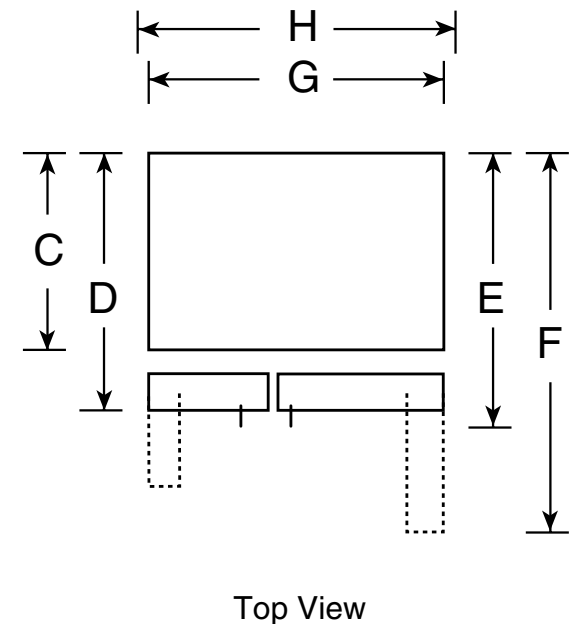

PSS23SGS

GE Profile™ ENERGY STAR® 23.1 Cu. Ft. Stainless Side-By-Side Refrigerator with Dispenser

Dimensions and Installation Information (in inches)

Overall Dimensions	Height to top of hinge (in.) A	69-1/4
	Height to top of case (in.) B	68-3/4
	Case depth without door (in.) C†	28
	Case depth less door handle (in.) D†	32-1/4
	Case depth with door handle (in.) E†	34-7/8
	Depth with fresh food door open 90° (in.) F†	50-1/16
	Width (in.) G	32-3/4
Air Clearances	Width with door open 90° inc. door handle (in.) H	40-3/4
	Each side (in.)	1/8
	Top (in.)	1
	Back (in.)	1

†Water hook-up fits in back air clearance when calculating installation depth.

If installed against a wall, allow clearance of 14-3/16" on freezer side to remove bin. To remove fresh food pans, remove door bins.

Clearance required to remove fresh food full-size pan without disassembling is 18-15/16".

Allow additional space for any necessary leveling adjustments.

For answers to your Monogram®, GE Profile™ or GE® appliance questions, visit our website at ge.com or call GE Answer Center® service, 800.626.2000.