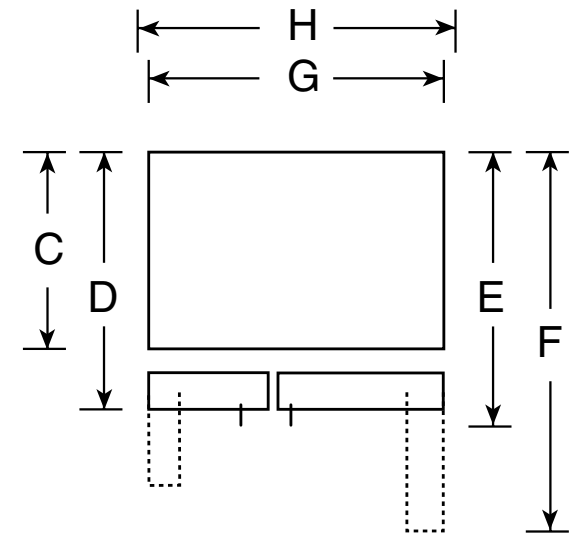

PSS23NGS

GE Profile™ ENERGY STAR® 23.1 Cu. Ft. Side-By-Side Refrigerator

Dimensions and Installation Information (in inches)

Overall Dimensions	Height to top of hinge (in.) A	69-1/4
	Height to top of case (in.) B	68-3/4
	Case depth without door (in.) C†	28
	Case depth less door handle (in.) D†	32-1/4
	Case depth with door handle (in.) E†	34-11/16
	Depth with fresh food door open 90° (in.) F†	50-1/16
	Width (in.) G	32-3/4
Air Clearances	Width with door open 90° inc. door handle (in.) H	40-1/2
	Each side (in.)	1/8
	Top (in.)	1
	Back (in.)	1

Top View

†Water hook-up fits in back air clearance when calculating installation depth.

If installed against a wall, allow clearance of 14-3/16" on freezer side to remove bin. To remove fresh food pans, remove door bins.

Clearance required to remove fresh food full-size pan without disassembling is 18-15/16".

Allow additional space for any necessary leveling adjustments.

For answers to your Monogram,® GE Profile™ or GE® appliance questions, visit our website at ge.com or call GE Answer Center® service, 800.626.2000.