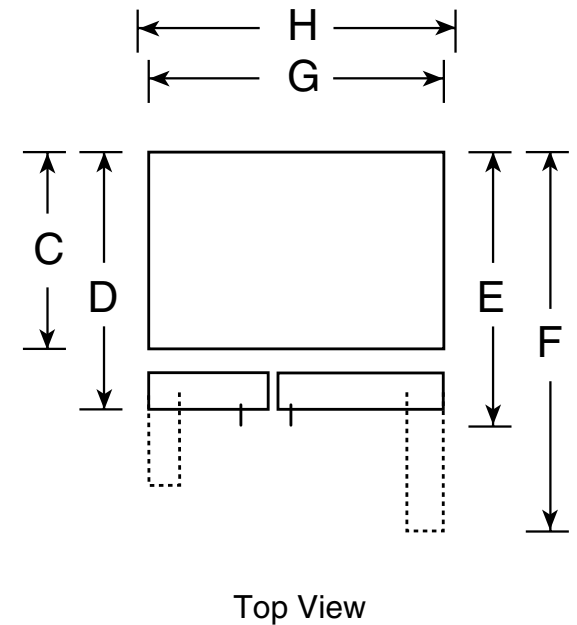

PSS23LGS

GE Profile™ ENERGY STAR® 23.1 Cu. Ft. Side-By-Side Refrigerator

Dimensions and Installation Information (in inches)

Overall Dimensions	Height to top of hinge (in.) A	69-1/4
	Height to top of case (in.) B	68-3/4
	Case depth without door (in.) C†	28
	Case depth less door handle (in.) D†	32-1/4
	Case depth with door handle (in.) E†	34-11/16
	Depth with fresh food door open 90° (in.) F†	50-1/16
	Width (in.) G	32-3/4
Air Clearances	Width with door open 90° inc. door handle (in.) H	40-1/2
	Each side (in.)	1/8
	Top (in.)	1
	Back (in.)	1

†Water hook-up fits in back air clearance when calculating installation depth.

If installed against a wall, allow clearance of 14-3/16" on freezer side to remove bin. To remove fresh food pans, remove door bins.

Clearance required to remove fresh food full-size pan without disassembling is 18-15/16".

Allow additional space for any necessary leveling adjustments.

For answers to your Monogram®, GE Profile™ or GE® appliance questions, visit our website at ge.com or call GE Answer Center® service, 800.626.2000.