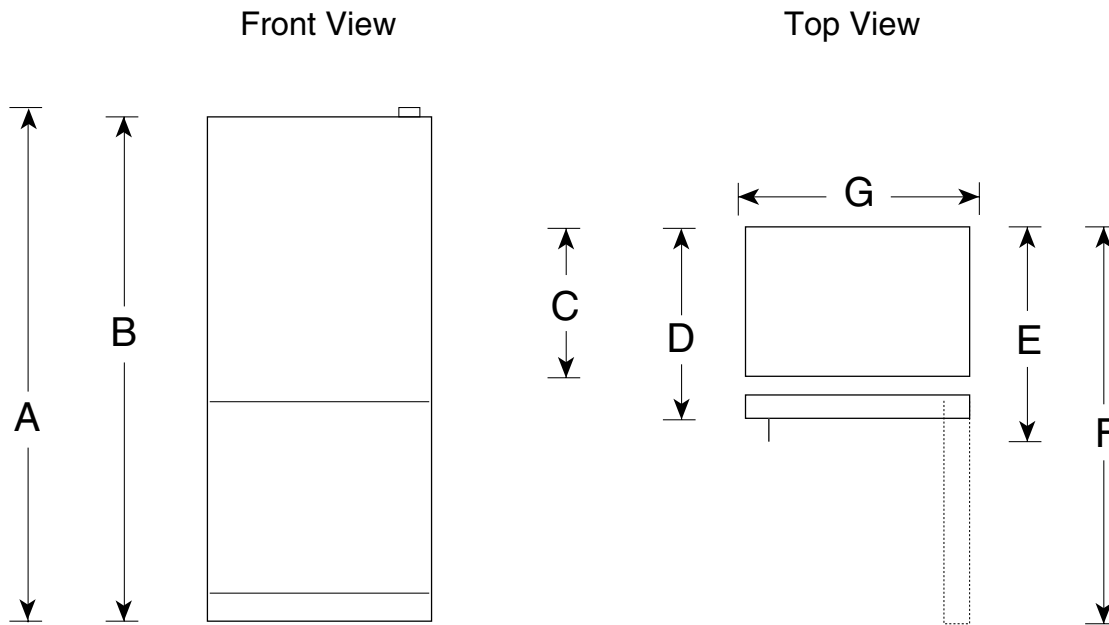

## Dimensions (in inches)

Overall Dimensions	Height to top of hinge (in.) <b>A</b>	<b>68-5/8</b>
	Height to top of case (in.) <b>B</b>	<b>67-7/8</b>
	Case depth without door (in.) <b>C</b>	<b>28-1/4</b>
	Case depth less door handle (in.) <b>D</b>	<b>31-3/4</b>
	Case depth with door handle (in.) <b>E</b>	<b>33-7/8</b>
	Depth with fresh food door open 90° (in.) <b>F</b>	<b>62</b>
	Width (in.) <b>G</b>	<b>32-7/8</b>
	Width with door open 90° with door handle (in.) <b>H</b>	<b>36-1/4</b>
Air Clearances	Each side (in.)	<b>1/8</b>
	Top (in.)	<b>1</b>
	Back (in.)	<b>1</b>