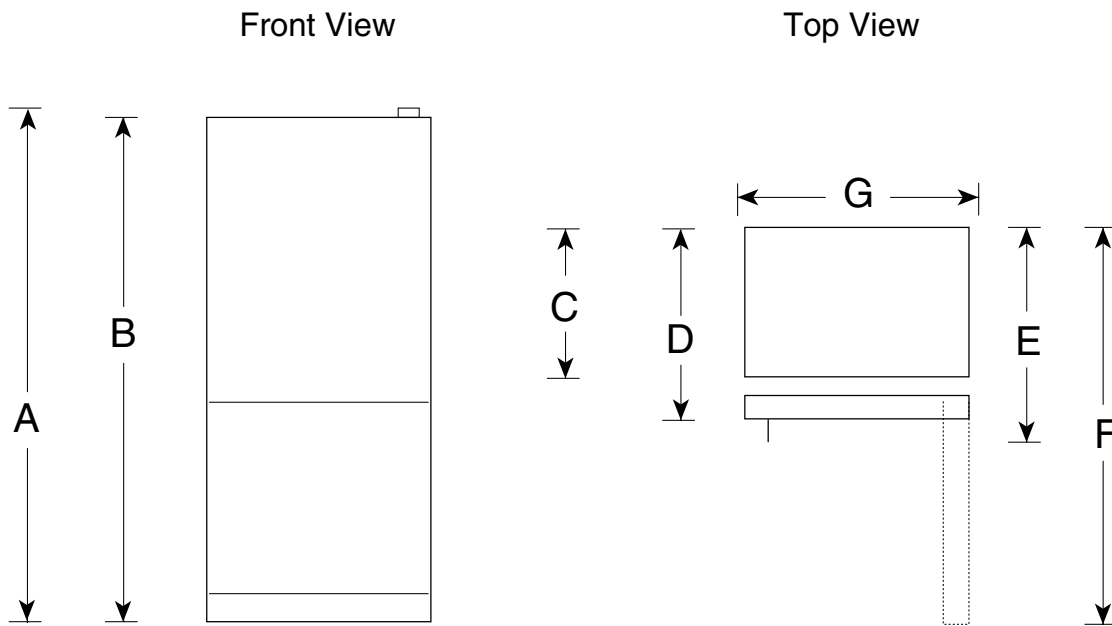

Profile™

PDS22SBR – GE Profile™ ENERGY STAR® 22.2 Cu. Ft. Stainless Bottom-Freezer Drawer Refrigerator

Dimensions (in inches)

Overall Dimensions	Height to top of hinge (in.) A	68-5/8
	Height to top of case (in.) B	67-7/8
	Case depth without door (in.) C	28-1/4
	Case depth less door handle (in.) D	31-3/4
	Case depth with door handle (in.) E	33-7/8
	Depth with fresh food door open 90° (in.) F	62
	Width (in.) G	32-7/8
	Width with door open 90° with door handle (in.) H	36-1/4
Air Clearances	Each side (in.)	1/8
	Top (in.)	1
	Back (in.)	1

Note: All Top-Freezer No-Frost Right-Hand Refrigerator Doors: As you face the front of the refrigerator, the handle is on your left and the hinges are on your right.
All Top-Freezer No-Frost Left-Hand Refrigerator Doors: As you face the front of the refrigerator, the handle is on your right and the hinges are on your left.