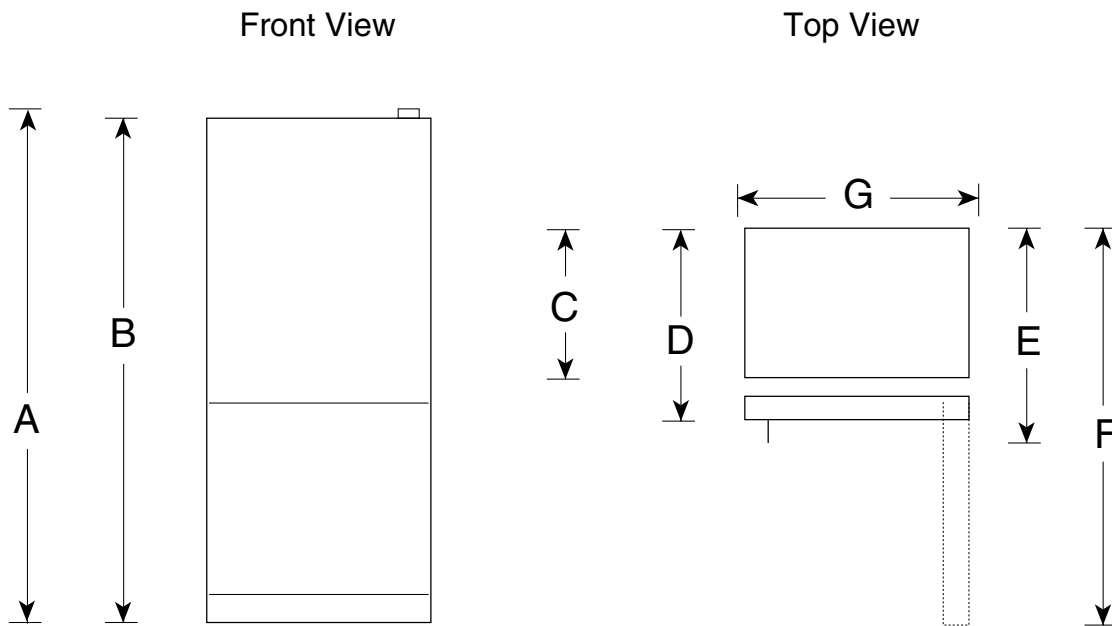

Profile™

PDS20SBR – GE Profile™ ENERGY STAR® 19.5 Cu. Ft. Stainless Bottom-Freezer Drawer Refrigerator

Dimensions (in inches)

Overall Dimensions	Height to top of hinge (in.) A	68
	Height to top of case (in.) B	67-1/4
	Case depth without door (in.) C	28-1/4
	Case depth less door handle (in.) D	31-3/4
	Case depth with door handle (in.) E	33-7/8
	Depth with fresh food door open 90° (in.) F	59
	Width (in.) G	29-7/8
	Width with door open 90° with door handle (in.) H	33-1/4
Air Clearances	Each side (in.)	1/8
	Top (in.)	1
	Back (in.)	1

Note: All Top-Freezer No-Frost Right-Hand Refrigerator Doors: As you face the front of the refrigerator, the handle is on your left and the hinges are on your right.
All Top-Freezer No-Frost Left-Hand Refrigerator Doors: As you face the front of the refrigerator, the handle is on your right and the hinges are on your left.