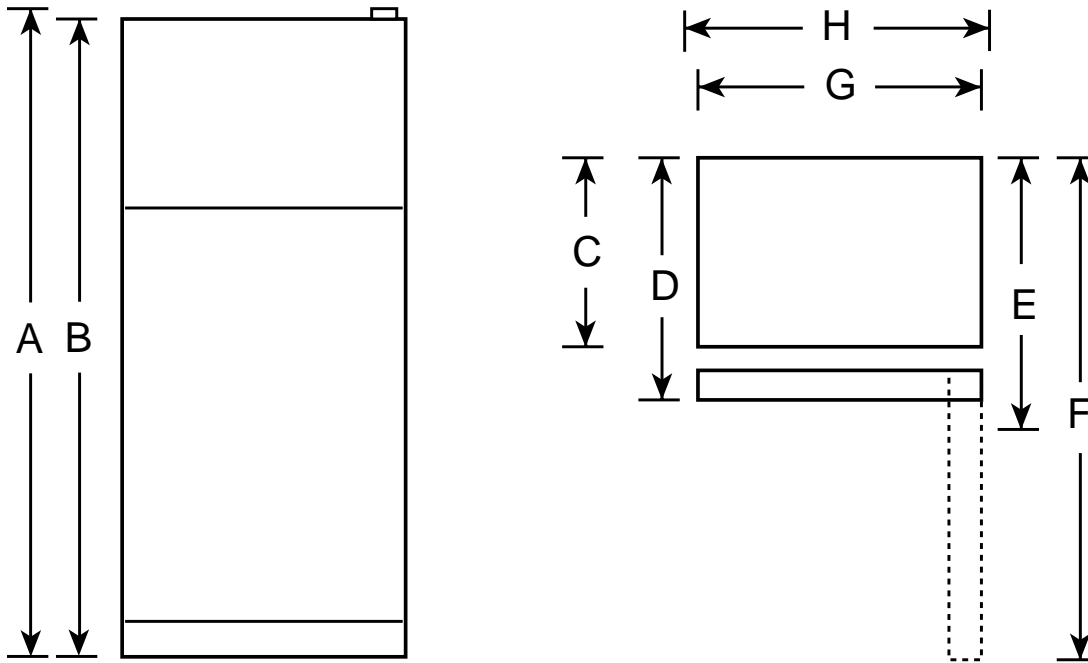

Profile™

PTS25LHP – GE Profile Arctica™ 24.6 Cu. Ft. Top-Freezer Refrigerator

Dimensions (in inches)

Overall Dimensions	Height to top of hinge (in.) A	68-5/8
	Height to top of case (in.) B	67-7/8
	Case depth without door (in.) C	27-5/82
	Case depth less door handle (in.) D	31-5/8
	Case depth with door handle (in.) E	33-5/8
	Depth with fresh food door open 90° (in.) F	66
	Width (in.) G	35-7/8
	Width with door open 90° with door handle (in.) H	38
Air Clearances	Each side (in.)	1/8
	Top (in.)	1
	Back (in.)	1

Total volume and shelf area are calculated by the Association of Home Appliance Manufacturers' standards.

Listed by Underwriters Laboratories

For answers to your Monogram®, GE Profile™ or GE appliance questions, visit our website at GEAppliances.com or call GE Answer Center® service, 800.626.2000.