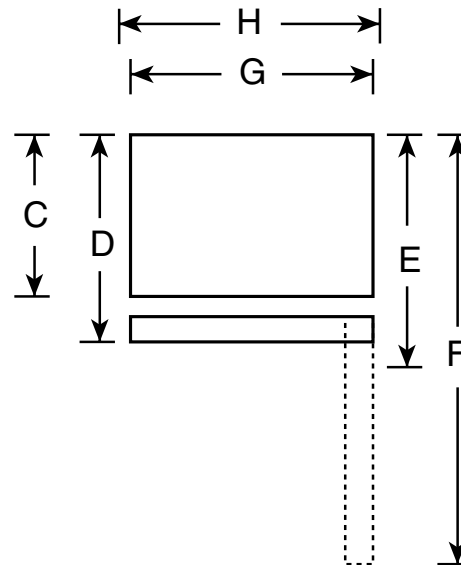

Profile™

PTS22SBN – GE Profile Arctica™ 21.7 Cu. Ft. Top-Freezer Refrigerator

Dimensions (in inches)

Front View

Top View

Overall Dimensions	Height to top of hinge (in.) A	67-1/2
	Height to top of case (in.) B	66-7/8
	Case depth without doors (in.) C	27-5/8
	Case depth less door handle (in.) D	31-5/8
	Case depth with door handle (in.) E	33-5/8
	Depth with fresh food door open 90° (in.) F	63
	Width (in.) G	32-7/8
	Width with doors open 90° less door handle (in.) H	33
Air Clearances	Each side (in.)	1/8
	Top (in.)	1
	Back (in.)	1

Total volume and shelf area are calculated by the Association of Home Appliance Manufacturers' standards.

Listed by Underwriters Laboratories

Specification Created 6/02

For answers to your Monogram®, GE Profile™ or GE appliance questions, visit our website at GEAppliances.com or call GE Answer Center® service, 800.626.2000.

Profile™

PTS22SBN – GE Profile Arctica™ 21.7 Cu. Ft. Top-Freezer Refrigerator

Features and Benefits

- 21.7 cu. ft. Capacity (Fresh Food 15.35 cu. ft./Freezer 6.35 cu. ft.)
- ENERGY STAR® Qualified
- ClimateKeeper™ System
- Upfront-Electronic Digital Display Temperature Controls with Electronic Sensors
- 4 Adjustable, Spill-Proof, Split Glass Fresh Food Cabinet Shelves (3 Slide-Out) and Spill-Proof Freezer Floor
- 4 ClearLook™ Adjustable Gallon Door Bins and ClearLook™ Tilt-Out Freezer Door Bin
- FrostGuard™ Technology
- NeverClean™ Condenser
- Premium Quiet Design
- Pivot-out Pan Removal System
- Adjustable Temperature Deli Pan
- 2 Adjustable Humidity Vegetable/Fruit Crispers
- ShelfSaver™ Rack
- Equipped for Optional Automatic Icemaker
- Fixed Fresh Food Door Bin with Tall Bottle Storage
- Dairy Compartment with Butter Dish
- Ice Storage Bin
- Adjustable Full-Width Wire Everwhite Freezer Compartment Shelves
- 2 Freezer Door Bins (1 Adjustable)
- 3 Ice 'N Easy Trays with Ice Tray Shelf
- Black Deluxe Door Handles
- Model PTS22SBNBS – Stainless steel