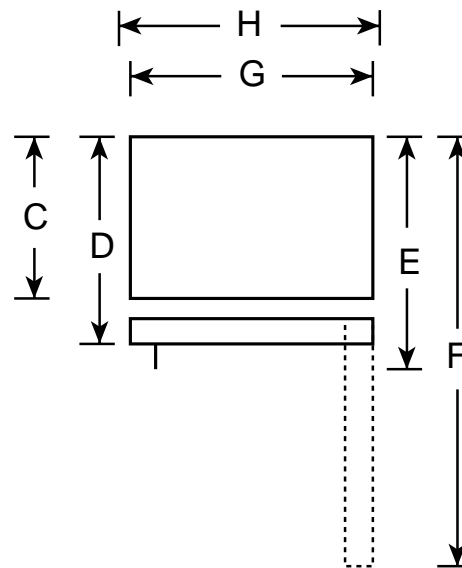

## PTS25LBM—GE Profile™ Arctica™ 24.6 Cu. Ft. Top-Freezer Refrigerator

### Dimensions (in inches)

Front View

Top View

Overall Dimensions	Height with hinge (in.) <b>A</b>	<b>68-5/8</b>
	Height without hinge (in.) <b>B</b>	<b>67-7/8</b>
	Depth without Doors (in.) <b>C</b>	<b>27-5/8</b>
	Depth with Doors (in.) <b>D</b>	<b>31-5/8</b>
	Depth plus Handle with Doors Closed (in.) <b>E</b>	<b>33-5/8</b>
	Depth with Doors open 90° (in.) <b>F</b>	<b>66</b>
	Width with Doors Closed (in.) <b>G</b>	<b>35-7/8</b>
	Width with Doors open 90° (in.) <b>H</b>	<b>36</b>
Air Clearances	Each side (in.)	<b>1/8</b>
	Top (in.)	<b>1</b>
	Back (in.)	<b>1</b>