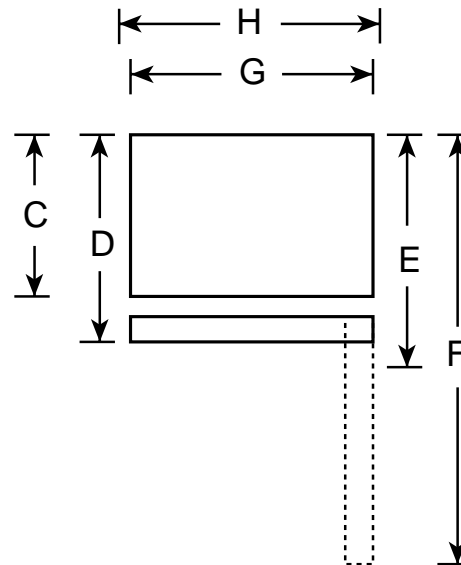

Profile™

PTS22LBN – GE Profile Arctica™ 21.7 Cu. Ft. Top-Freezer Refrigerator

Dimensions (in inches)

Front View

Top View

Overall Dimensions	Height to top of hinge (in.) A	67-1/2
	Height to top of case (in.) B	66-7/8
	Case depth without doors (in.) C	27-5/8
	Case depth less door handle (in.) D	31-5/8
	Case depth with door handle (in.) E	33-5/8
	Depth with fresh food door open 90° (in.) F	63
	Width (in.) G	32-7/8
	Width with doors open 90° less door handle (in.) H	33
Air Clearances	Each side (in.)	1/8
	Top (in.)	1
	Back (in.)	1

Profile™

PTS22LBN – GE Profile Arctica™ 21.7 Cu. Ft. Top-Freezer Refrigerator

Features and Benefits

- 21.7 cu. ft. Capacity (Fresh Food 15.35 cu. ft./Freezer 6.35 cu. ft.)
- ENERGY STAR® Qualified
- ClimateKeeper™ System
- Upfront-Electronic Digital Display Temperature Controls with Electronic Sensors
- 4 Adjustable, Spill-Proof, Split Glass Fresh Food Cabinet Shelves (3 Slide-Out) and Spill-Proof Freezer Floor
- 4 ClearLook™ Adjustable Gallon Door Bins and ClearLook™ Tilt-Out Freezer Door Bin
- FrostGuard™ Technology
- NeverClean™ Condenser
- Premium Quiet Design
- Pivot-out Pan Removal System
- Adjustable Temperature Deli Pan
- 2 Adjustable Humidity Vegetable/Fruit Crispers
- ShelfSaver™ Rack
- Equipped for Optional Automatic Icemaker
- Fixed Fresh Food Door Bin with Tall Bottle Storage
- Dairy Compartment with Butter Dish
- Ice Storage Bin
- Adjustable Full-Width Wire Everwhite Freezer Compartment Shelves
- 2 Freezer Door Bins (1 Adjustable)
- 3 Ice 'N Easy Trays with Ice Tray Shelf
- Color-Matched Deluxe Door Handles
- Model PTS22LBNBB – Black on black
- Model PTS22LBNWW – White on white
- Model PTS22LBNCC – Bisque on bisque