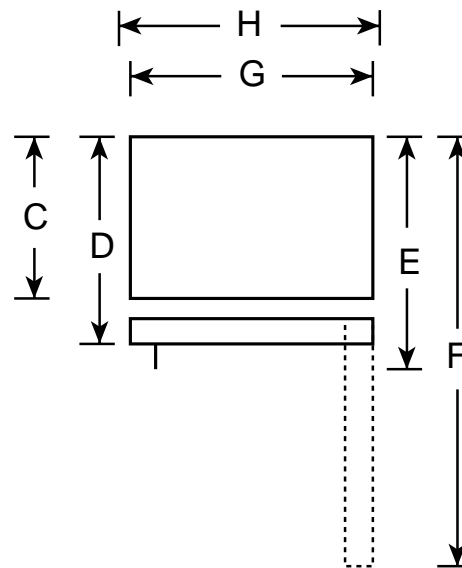

Profile™

PTS22LBM—GE Profile™ Arctica™ 21.7 Cu. Ft. Top-Freezer Refrigerator

Dimensions (in inches)

Front View

Top View

Overall Dimensions	Height with hinge (in.) A	67-1/2
	Height without hinge (in.) B	66-7/8
	Depth without Doors (in.) C	27-5/8
	Depth with Doors (in.) D	31-5/8
	Depth plus Handle with Doors Closed (in.) E	33-5/8
	Depth with Doors open 90° (in.) F	63
	Width with Doors Closed (in.) G	32-7/8
	Width with Doors open 90° (in.) H	33
Air Clearances	Each side (in.)	1/8
	Top (in.)	1
	Back (in.)	1

For answers to your Monogram®, GE Profile™ or GE appliance questions, visit our website at WWW.GEAppliances.com or call GE Answer Center® service, 800.626.2000.

Total volume and shelf area are calculated by the Association of Home Appliance Manufacturers' standards.

Listed by Underwriters Laboratories

Profile™

PTS22LBM—GE Profile™ Arctica™ 21.7 Cu. Ft. Top-Freezer Refrigerator

Features and Benefits

- 21.7 cu ft Capacity (Fresh Food 15.35 cu ft / Freezer 6.35 cu ft)
- ClimateKeeper™ System
- Equipped for Optional Automatic Icemaker
- 2 Adjustable Humidity Fruit/Vegetable Crispers
- Pivot-Out Pans
- Adjustable Temperature Deli Pans
- 4 Split, Spill-Proof, Adjustable Glass Fresh Food Cabinet Shelves (3 Slide-Out)
- 4 ClearLook™ Modular Gallon Door Bins
- Fixed Fresh Food Door Bins with Tall Bottle Storage
- Dairy Compartment with Butter Dish
- ShelfSaver™ Rack
- FrostGuard™
- Spill-Proof Freezer Floor
- Adjustable Full-Width Wire Everwhite Freezer Compartment Shelf
- 2 Freezer Door Bins (1 Adjustable)
- ClearLook™ Tilt-Out Freezer Door Bin
- 3 Ice 'N Easy Trays with Ice Tray Shelf
- Ice Storage Bin
- Premium Quiet Design
- Color-Matched Deluxe Door Handles
- Model PTS22LBMWW - White on white
- Model PTS22LBMBB - Black on black
- Model PTS22LBMAA - Almond on almond
- Model PTS22LBMCC - Bisque