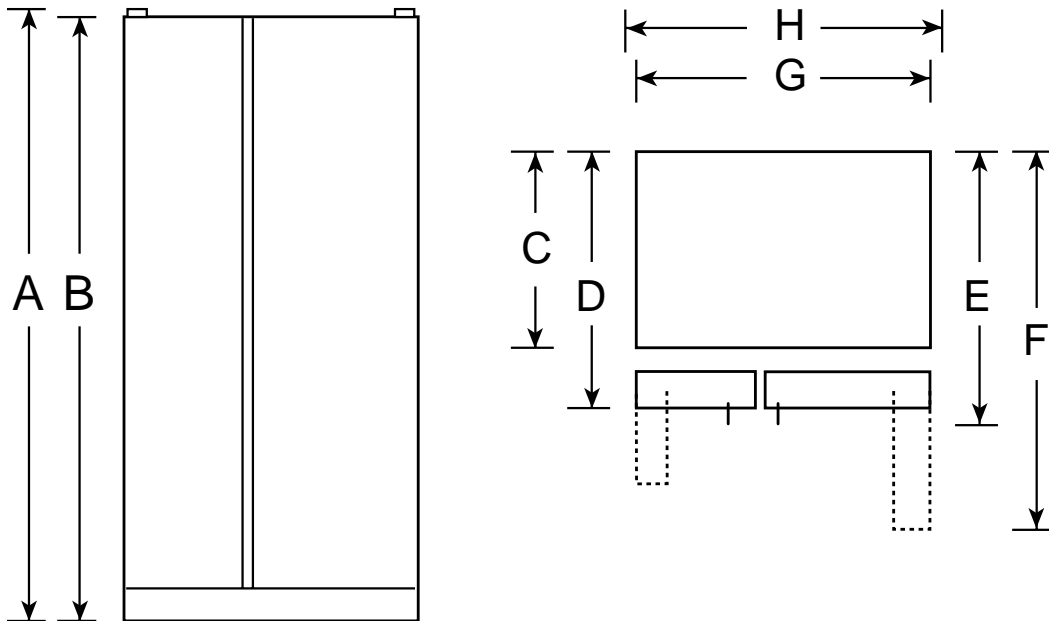

Profile™

PSS29NHP – GE Profile Arctica™ 28.7 Cu. Ft. Side-By-Side Refrigerator with Dispenser

Dimensions (in inches)

Overall Dimensions	Height to top of hinge (in.) A	69-1/4
	Height to top of case (in.) B	68-3/4
	Case depth without door (in.) C†	28
	Case depth less door handle (in.) D†	33-9/16
	Case depth with door handle (in.) E†	36
	Depth with fresh food door open 90° (in.) F†	49-11/16
	Width (in.) G	35-3/4
	Width with door open 90° less door handle (in.) H	37-3/8
Air Clearances	Each side (in.)	1/8
	Top (in.)	1
	Back (in.)	1

†Water hook-up fits in back air clearance when calculating installation depth. If installed against a wall, allow clearance of 13" on freezer side to remove ice bin.

To remove fresh food pans, remove door bins.

Clearance required to remove fresh food full-size pan without disassembling: 16-1/4".

Plus, allow additional space for any necessary leveling adjustments.

Total volume and shelf area are calculated by the Association of Home Appliance Manufacturers' standards.