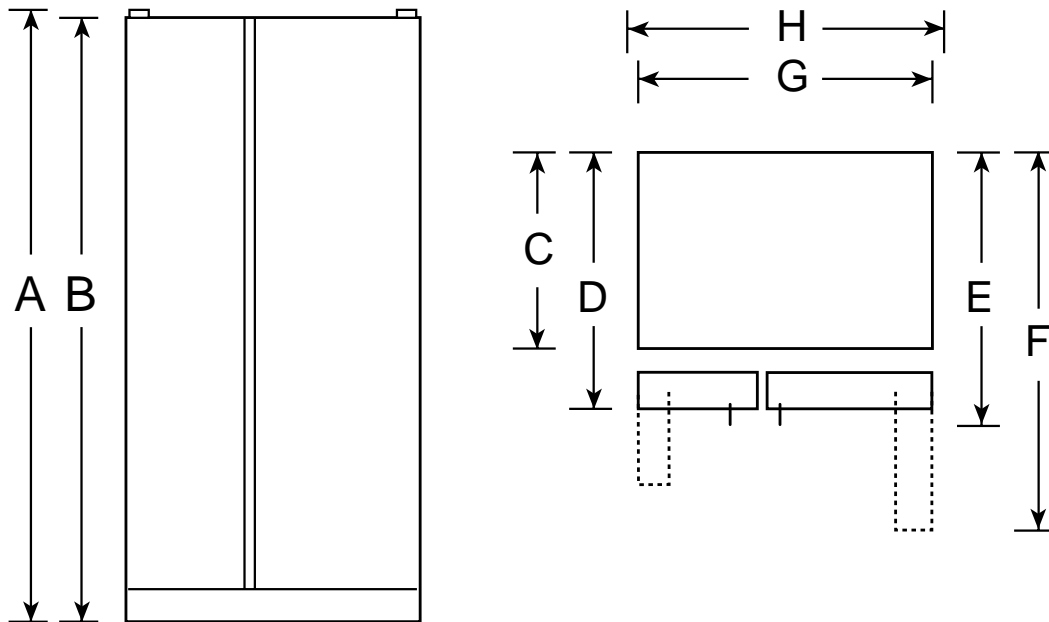

Profile™

PSS29NHM - GE Profile Arctica™ 28.7 Cu. Ft. Side-By-Side Refrigerator with Dispenser

Dimensions (in inches)

Note: If the doors cannot be fully opened because of an obstruction or a wall on either side, a door stop should be provided to prevent door or wall damage. If the doors cannot be opened at least 90 degrees, access to the drawers is limited.

Overall Dimensions	Height with hinge (in.) A	69-1/4
	Height without hinge (in.) B	68-3/4
	Depth without Doors (in.) C	28
	Depth with Doors (in.) D	33-9/16
	Depth plus Handle with Doors Closed (in.) E	36
	Depth with Doors open 90° (in.) F	49-11/16
	Width with Doors Closed (in.) G	35-3/4
Air Clearances	Width with Doors open 90° Less Door Handle(in.) H	37-3/8
	Each side (in.)	1/8
	Top (in.)	1
	Back (in.)	1

Note: Add 9/16" for water hook-up. Hook-up fits in 5/8" back air clearance when calculating installation depth.

If installed against a wall, allow clearance of 13" on freezer side to remove bin.

To remove fresh food pans, remove door bins.

Clearance required to remove fresh food full-size pan without disassembling: 16-1/4" (29 cu. ft.)

Plus, allow additional space for any necessary leveling adjustments.

For answers to your Monogram® GE Profile™ or GE appliance questions, visit our website at WWW.GEAppliances.com or call GE Answer Center® service, 800.626.2000.