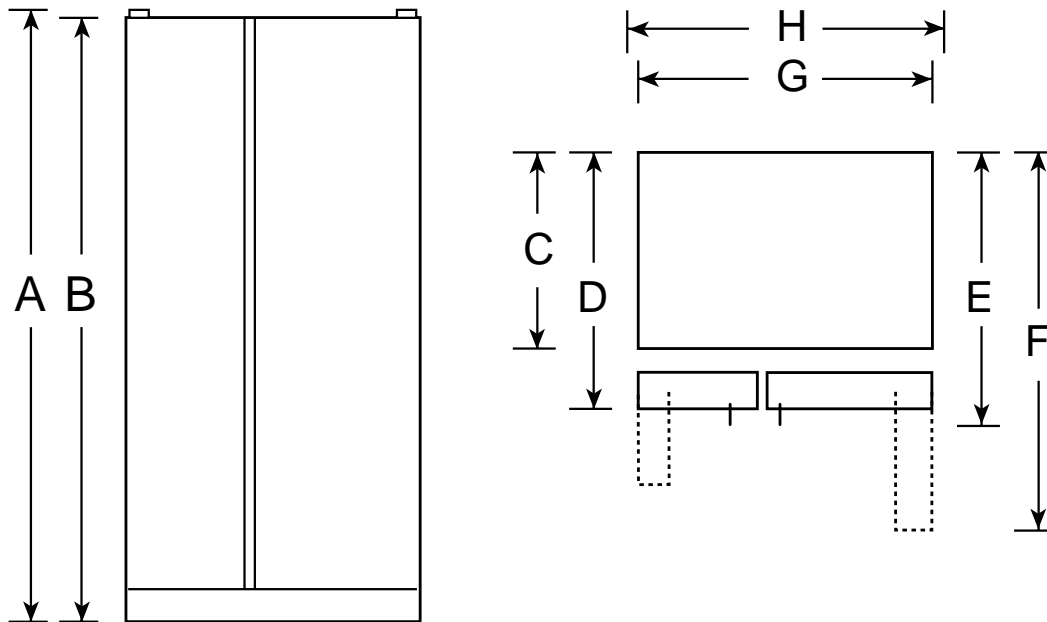

Profile™

PSS27SGN - GE Profile™ Arctica™ 26.6 Cu. Ft. Side-By-Side Refrigerator with Dispenser

Dimensions (in inches)

Note: If the doors cannot be fully opened because of an obstruction or a wall on either side, a door stop should be provided to prevent door or wall damage. If the doors cannot be opened at least 90 degrees, access to the drawers is limited.

Overall Dimensions	Height with hinge (in.) A	69-1/4
	Height without hinge (in.) B	68-3/4
	Depth without Doors (in.) C	28
	Depth with Doors (in.) D	32-1/4
	Depth plus Handle with Doors Closed (in.) E	34-11/16
	Depth with Doors open 90° (in.) F	50-1/16
	Width with Doors Closed (in.) G	35-3/4
	Width with Doors open 90° Less Door Handle(in.) H	36
Air Clearances	Each side (in.)	1/8
	Top (in.)	1
	Back (in.)	1

Note: Add 9/16" for water hook-up. Hook-up fits in 5/8" back air clearance when calculating installation depth.

If installed against a wall, allow clearance of 14-1/4" on freezer side to remove bin.

To remove fresh food pans, remove door bins.

Clearance required to remove fresh food full-size pan without disassembling: 19" (27 cu. ft.)

Plus, allow additional space for any necessary leveling adjustments.

For answers to your Monogram®, GE Profile™ or GE appliance questions, visit our website at GEAppliances.com or call GE Answer Center® service, 800.626.2000.