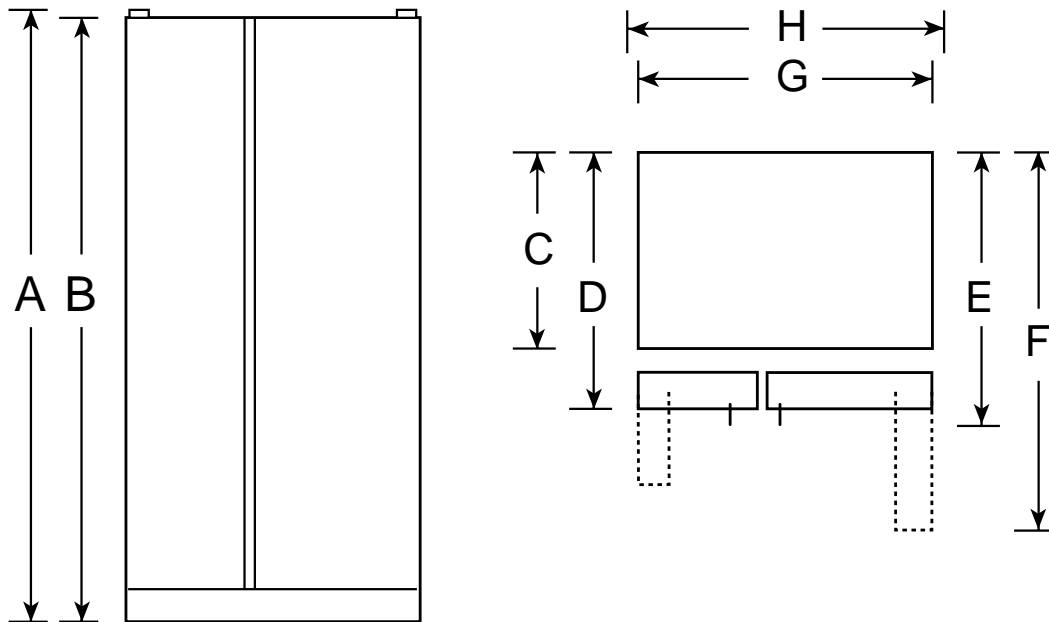

Profile™

PSS27NGN - GE Profile Arctica™ 26.6 Cu. Ft. Side-By-Side Refrigerator with Dispenser

Dimensions (in inches)

Overall Dimensions	Height with hinge (in.) A	69-1/4
	Height without hinge (in.) B	68-3/4
	Depth without Doors (in.) C	28
	Depth with Doors (in.) D	32-1/4
	Depth plus Handle with Doors Closed (in.) E	34-11/16
	Depth with Doors open 90° (in.) F	50-1/16
	Width with Doors Closed (in.) G	35-3/4
Air Clearances	Width with Doors open 90° Less Door Handle(in.) H	36
	Each side (in.)	1/8
	Top (in.)	1
	Back (in.)	1

Note: If the doors cannot be fully opened because of an obstruction or a wall on either side, a door stop should be provided to prevent door or wall damage. If the doors cannot be opened at least 90 degrees, access to the drawers is limited.

Note: Add 9/16" for water hook-up. Hook-up fits in 5/8" back air clearance when calculating installation depth.

If installed against a wall, allow clearance of 14-1/4" on freezer side to remove bin.

To remove fresh food pans, remove door bins.

Clearance required to remove fresh food full-size pan without disassembling: 19" (27 cu. ft.)

Plus, allow additional space for any necessary leveling adjustments.

Specification Created 11/01

For answers to your Monogram®, GE Profile™ or GE appliance questions, visit our website at GEAppliances.com or call GE Answer Center® service, 800.626.2000.