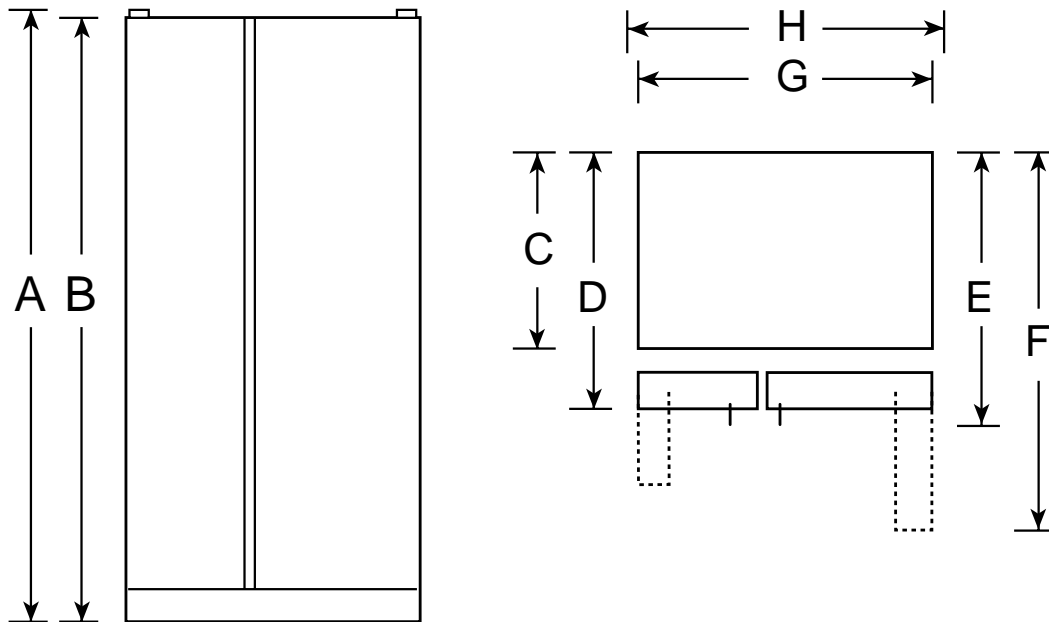

Profile™

PSS27MGN - GE Profile™ Arctica™ 26.7 Cu. Ft. Side-By-Side Refrigerator with Dispenser

Dimensions (in inches)

Overall Dimensions	Height with hinge (in.) A	69-1/4
	Height without hinge (in.) B	68-3/4
	Depth without Doors (in.) C	28
	Depth with Doors (in.) D	32-1/4
	Depth plus Handle with Doors Closed (in.) E	34-11/16
	Depth with Doors open 90° (in.) F	50-1/16
	Width with Doors Closed (in.) G	35-3/4
	Width with Doors open 90° Less Door Handle(in.) H	36
Air Clearances	Each side (in.)	1/8
	Top (in.)	1
	Back (in.)	1

Note: Add 9/16" for water hook-up. Hook-up fits in 5/8" back air clearance when calculating installation depth.

If installed against a wall, allow clearance of 14-1/4" on freezer side to remove bin.

To remove fresh food pans, remove door bins.

Clearance required to remove fresh food full-size pan without disassembling: 19" (27 cu. ft.)

Plus, allow additional space for any necessary leveling adjustments.

Note: If the doors cannot be fully opened because of an obstruction or a wall on either side, a door stop should be provided to prevent door or wall damage. If the doors cannot be opened at least 90 degrees, access to the drawers is limited.