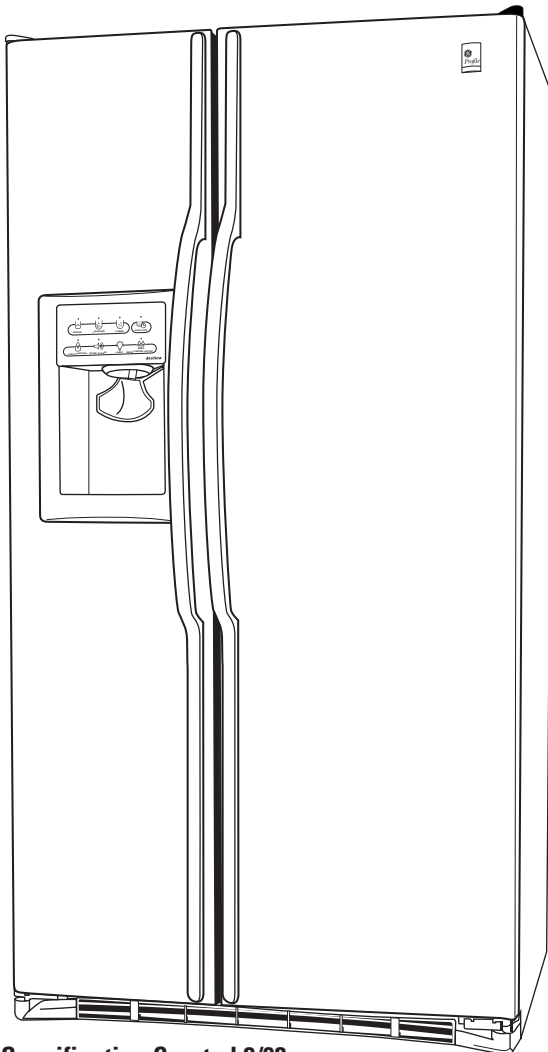

Profile™

PSS26MGP – GE Profile Arctica™ 25.6 Cu. Ft. Side-By-Side Refrigerator with Dispenser

Dimensions (in inches)

Overall Dimensions	Height to top of hinge (in.) A	69-1/4
	Height to top of case (in.) B	68-3/4
	Case depth without door (in.) C†	28
	Case depth less door handle (in.) D†	32-1/4
	Case depth with door handle (in.) E†	34-11/16
	Depth with fresh food door open 90° (in.) F†	50-1/16
	Width (in.) G	35-3/4
	Width with door open 90° less door handle (in.) H	36
Air Clearances	Each side (in.)	1/8
	Top (in.)	1
	Back (in.)	1

†Water hook-up fits in back air clearance when calculating installation depth. If installed against a wall, allow clearance of 14-3/16" on freezer side to remove ice bin.

To remove fresh food pans, remove door bins.

Clearance required to remove fresh food full-size pan without disassembling: 18-15/16.

Plus, allow additional space for any necessary leveling adjustments.

Total volume and shelf area are calculated by the Association of Home Appliance Manufacturers' standards.

Profile™

PSS26MGP – GE Profile Arctica™ 25.6 Cu. Ft. Side-By-Side Refrigerator with Dispenser

Features and Benefits

- ClimateKeeper™ Temperature Management System – Best temperature management system you can buy!
- Upfront, Electronic Touch Temperature Controls – Extremely precise and easy to set.
- Integrated Ice™ System – Frees up valuable freezer space. It tilts down, providing easy access to bulk ice.
- Contoured Exterior – Create a high-fashion look with gently rounded doors and edges.
- In-the-Door Beverage Rack – Conveniently located to increase flexibility and free up valuable shelf space.
- Tall LightTouch! Dispenser – Provides chilled water, cubed ice or crushed ice at the slightest touch.
- Model PSS26MGPWW – White on white
- Model PSS26MGPCC – Bisque on bisque
- Model PSS26MGPBB – Black on black