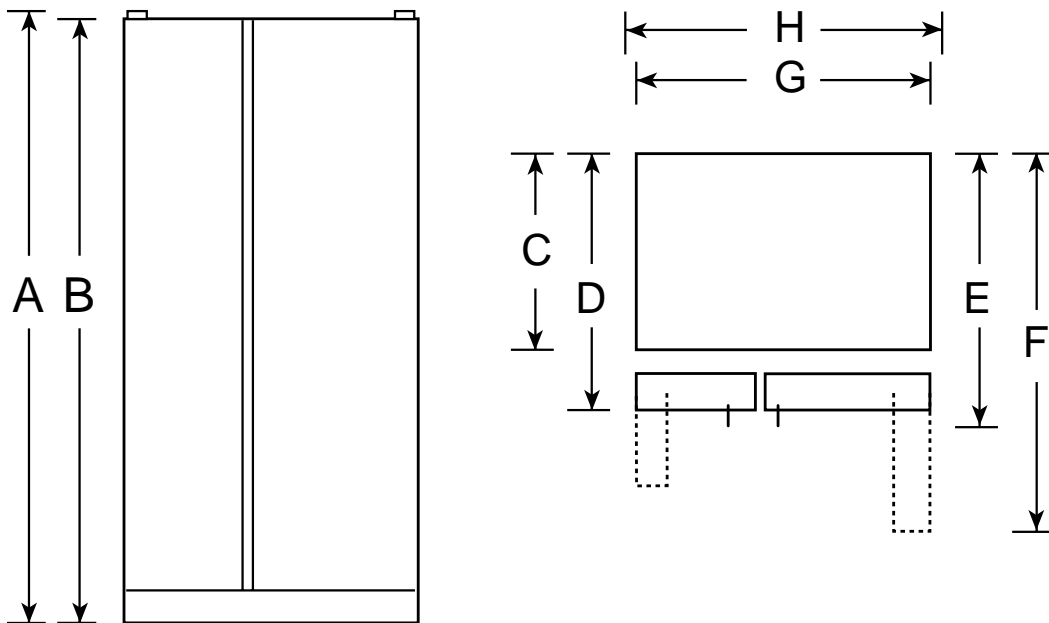

Profile™

PSS26MGP – GE Profile Arctica™ 25.6 Cu. Ft. Side-By-Side Refrigerator with Dispenser

Dimensions (in inches)

Overall Dimensions	Height to top of hinge (in.) A	69-1/4
	Height to top of case (in.) B	68-3/4
	Case depth without door (in.) C†	28
	Case depth less door handle (in.) D†	32-1/4
	Case depth with door handle (in.) E†	34-11/16
	Depth with fresh food door open 90° (in.) F†	50-1/16
	Width (in.) G	35-3/4
	Width with door open 90° less door handle (in.) H	36
Air Clearances	Each side (in.)	1/8
	Top (in.)	1
	Back (in.)	1

†Water hook-up fits in back air clearance when calculating installation depth. If installed against a wall, allow clearance of 14-3/16" on freezer side to remove ice bin.

To remove fresh food pans, remove door bins.

Clearance required to remove fresh food full-size pan without disassembling: 18-15/16.

Plus, allow additional space for any necessary leveling adjustments.

Total volume and shelf area are calculated by the Association of Home Appliance Manufacturers' standards.

Listed by Underwriters Laboratories

For answers to your Monogram®, GE Profile™ or GE appliance questions, visit our website at GEAppliances.com or call GE Answer Center® service, 800.626.2000.