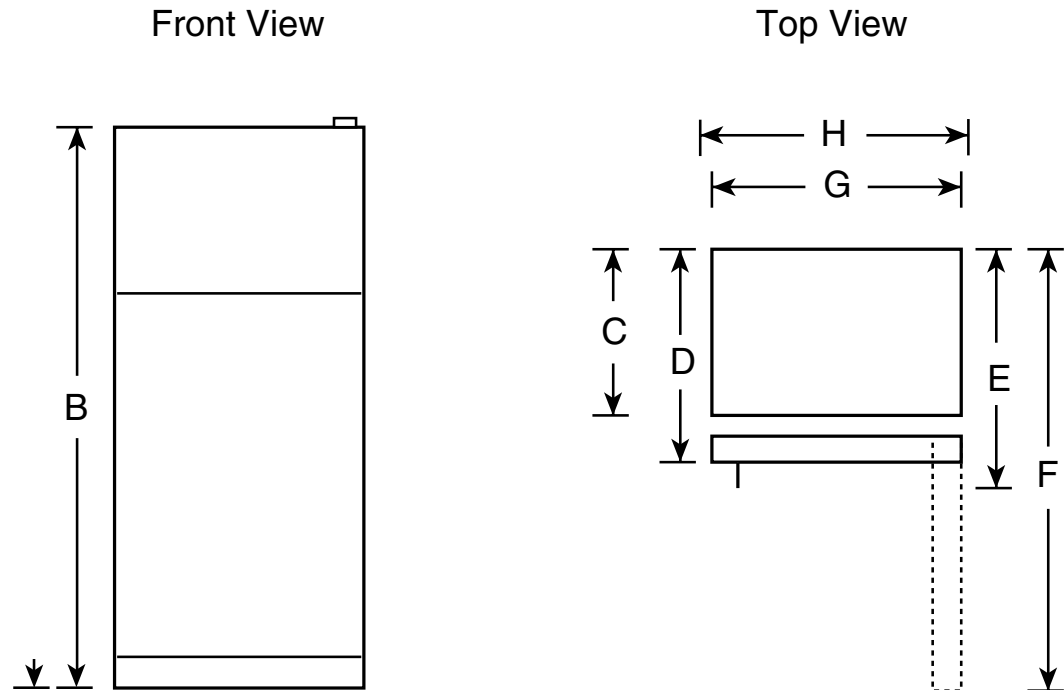

GTH18DBX

GE® ENERGY STAR® 18.0 Cu. Ft. Top-Freezer Refrigerator

Dimensions and Installation Information (in inches)

Overall Dimensions	Height to top of hinge (in.) A	66-5/8
	Height to top of case (in.) B	66-1/8
	Height to mid-freezer (in.)	53-15/16
	Case depth without door (in.) C	27-1/2
	Case depth less door handle (in.) D	30-1/4
	Case depth with door handle (in.) E	32-1/8
	Depth with fresh food door open 90° (in.) F	58-1/8
	Width (in.) G	29-1/2
	Width with door open 90° with door handle (in.) H	32
Air Clearances	Each side (in.)	1/8
	Top (in.)	1
	Back (in.)	1

Note: All Top-Freezer No-Frost Right-Hand Refrigerator Doors:
As you face the front of the refrigerator, the handle is on your left and the hinges are on your right.

Note: Top-Freezer No-Frost Left-Hand Refrigerator Doors:
As you face the front of the refrigerator, the handle is on your right and the hinges are on your left.