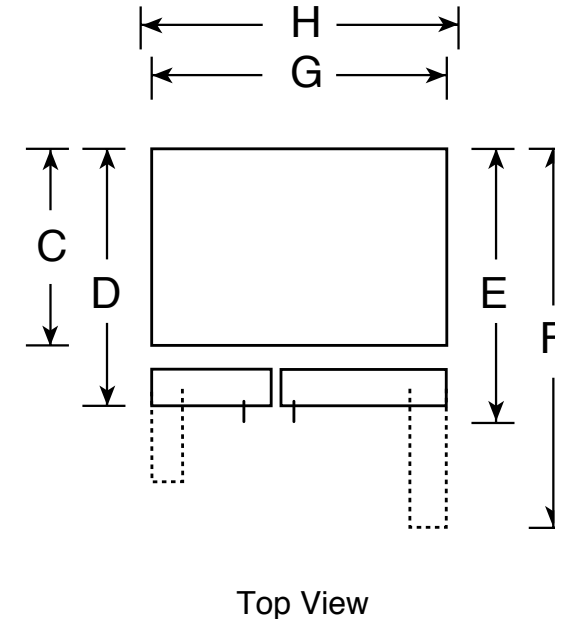

### Dimensions and Installation Information (in inches)

Overall Dimensions	Height to top of hinge (in.) <b>A</b>	<b>69-1/4</b>
	Height to top of case (in.) <b>B</b>	<b>68-3/4</b>
	Case depth without door (in.) <b>C†</b>	<b>28</b>
	Case depth less door handle (in.) <b>D†</b>	<b>33-5/8</b>
	Case depth with door handle (in.) <b>E†</b>	<b>36</b>
	Depth with fresh food door open 90° (in.) <b>F†</b>	<b>50-1/8</b>
	Width (in.) <b>G</b>	<b>35-3/4</b>
	Width with door open 90° inc. door handle (in.) <b>H</b>	<b>45-1/2</b>
Air Clearances	Each side (in.)	<b>1/8</b>
	Top (in.)	<b>1</b>
	Back (in.)	<b>1</b>

†Water hook-up fits in back air clearance when calculating installation depth.

If installed against a wall, allow clearance of 14-3/16" on freezer side to remove bin.

Clearance required to remove fresh food full-size pan without disassembling is 18-15/16".