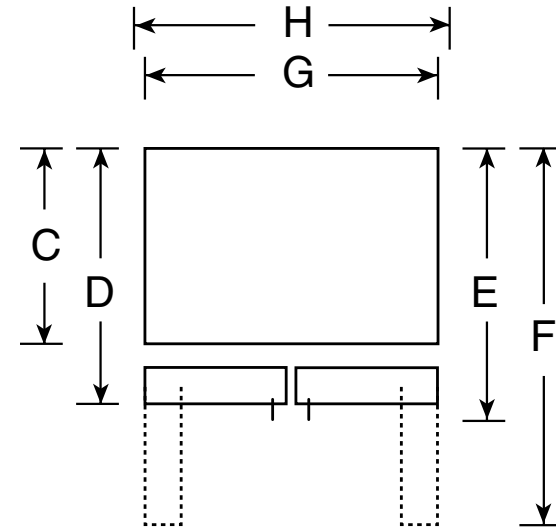

GBSLOHCY

GE® ENERGY STAR® 23.2 Cu. Ft. Bottom-Freezer Door Refrigerator

Dimensions and Installation Information (in inches)

Overall Dimensions	Height to top of hinge (in.) A	69-3/8
	Height to top of case (in.) B	67-3/4
	Case depth without door (in.) C	28-1/4
	Case depth less door handle (in.) D	32-1/2
	Case depth with door handle (in.) E	34-3/8
	Depth with fresh food door open 90° (in.) F	62-3/4
	Width (in.) G	33
Air Clearances	Width with door open 90° inc. door handle (in.) H	36
	Each side (in.)	1/8
	Top (in.)	1
	Back (in.)	1