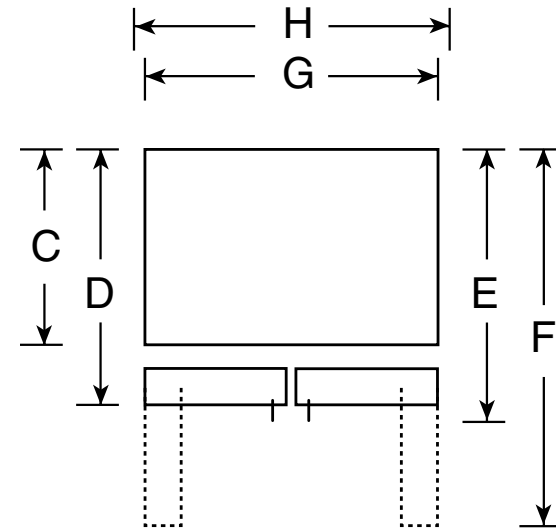

GBSLOHCX

GE® ENERGY STAR® 23.2 Cu. Ft. Bottom-Freezer Door Refrigerator

Dimensions and Installation Information (in inches)

Overall Dimensions	Height to top of hinge (in.) A	69-3/8
	Height to top of case (in.) B	67-3/4
	Case depth without door (in.) C	28-1/4
	Case depth less door handle (in.) D	32-1/2
	Case depth with door handle (in.) E	34-3/8
	Depth with fresh food door open 90° (in.) F	62-3/4
	Width (in.) G	33
Air Clearances	Width with door open 90° inc. door handle (in.) H	36
	Each side (in.)	1/8
	Top (in.)	1
	Back (in.)	1