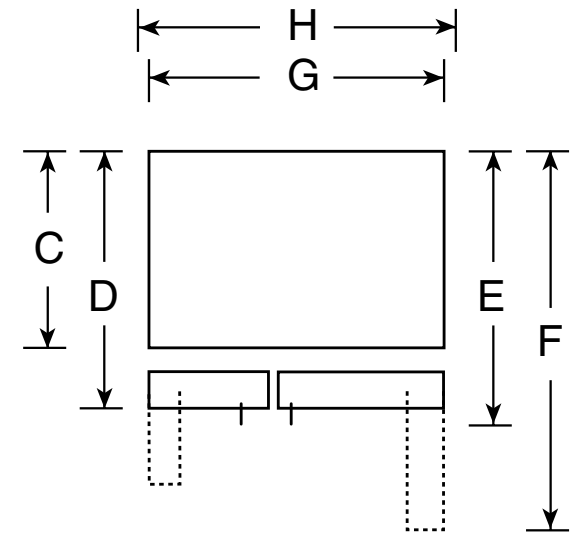

CSHS6UGZ

GE Café™ ENERGY STAR® 25.7 Cu. Ft. Side-By-Side Refrigerator with Dispenser

Dimensions and Installation Information (in inches)

Overall Dimensions	Height to top of hinge (in.) A	69-5/8
	Height to top of case (in.) B	68-3/4
	Case depth without door (in.) C†	28
	Case depth less door handle (in.) D†	32-1/4
	Case depth with door handle (in.) E†	34-3/4
	Depth with fresh food door open 90° (in.) F†	50-1/8
	Width (in.) G	35-7/8
	Width with door open 90° inc. door handle (in.) H	41-1/4
Air Clearances	Each side (in.)	1/8
	Top (in.)	1
	Back (in.)	1

Top View

†Water hook-up fits in back air clearance when calculating installation depth.

If installed against a wall, allow clearance of 14-3/16" on freezer side to remove bin.

Clearance required to remove fresh food full-size pan without disassembling is 18-15/16".

Allow additional space for any necessary leveling adjustments.

For answers to your Monogram,® GE Profile™ or GE® appliance questions, visit our website at geappliances.com or call GE Answer Center® service, 800.626.2000.