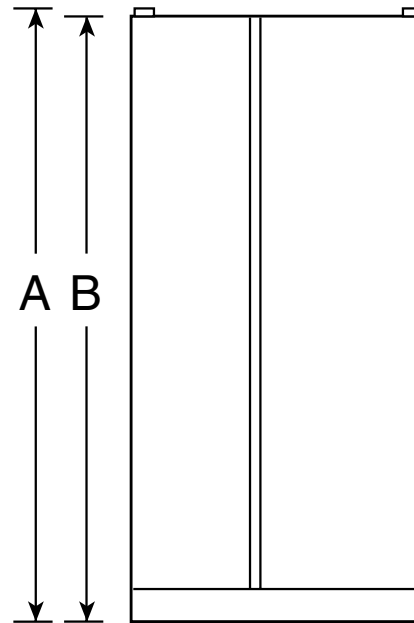

CSHS6UGZ

GE Café™ ENERGY STAR® 25.7 Cu. Ft. Side-By-Side Refrigerator with Dispenser

Dimensions and Installation Information (in inches)

Overall Dimensions	Height to top of hinge (in.) A	69-5/8
	Height to top of case (in.) B	68-3/4
	Case depth without door (in.) C†	28
	Case depth less door handle (in.) D†	32-1/4
	Case depth with door handle (in.) E†	34-3/4
	Depth with fresh food door open 90° (in.) F†	50-1/8
	Width (in.) G	35-7/8
	Width with door open 90° inc. door handle (in.) H	41-1/4
Air Clearances	Each side (in.)	1/8
	Top (in.)	1
	Back (in.)	1

Top View

†Water hook-up fits in back air clearance when calculating installation depth.

If installed against a wall, allow clearance of 14-3/16" on freezer side to remove bin.

Clearance required to remove fresh food full-size pan without disassembling is 18-15/16".