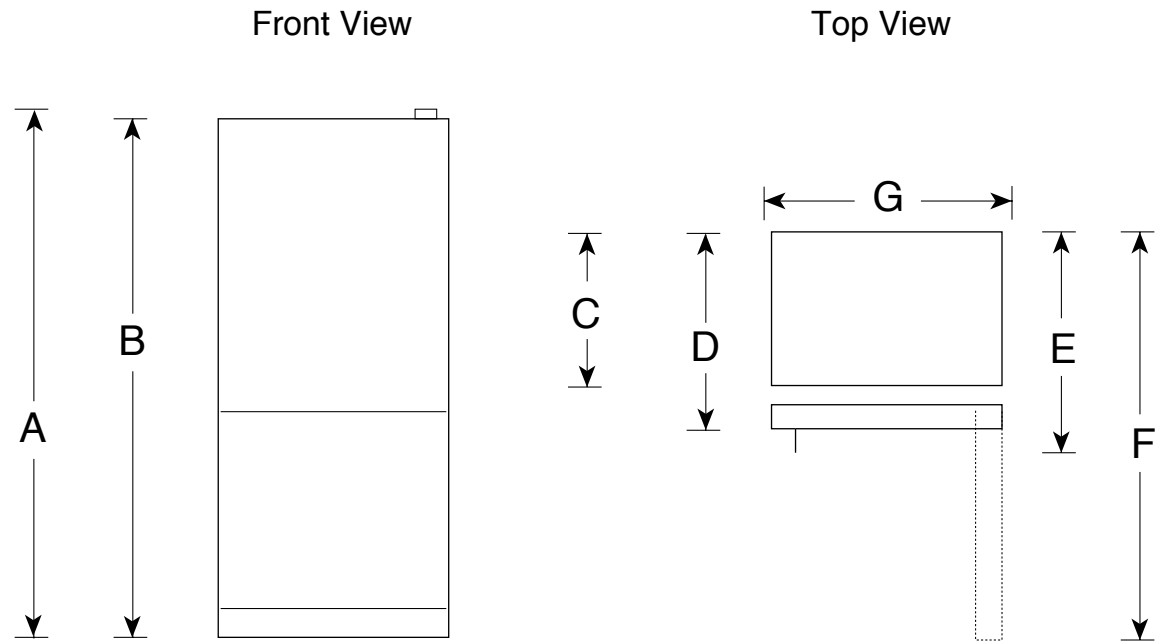

### Dimensions and Installation Information (in inches)

Overall Dimensions	Height to top of hinge (in.) <b>A</b>	<b>69-3/8</b>
	Height to top of case (in.) <b>B</b>	<b>67-3/4</b>
	Case depth without door (in.) <b>C</b>	<b>28-1/4</b>
	Case depth less door handle (in.) <b>D</b>	<b>32-1/2</b>
	Case depth with door handle (in.) <b>E</b>	<b>34-3/8</b>
	Depth with fresh food door open 90° (in.) <b>F</b>	<b>62-3/4</b>
	Width (in.) <b>G</b>	<b>33</b>
Air Clearances	Width with door open 90° inc. door handle (in.) <b>H</b>	<b>36</b>
	Each side (in.)	<b>1/8</b>
	Top (in.)	<b>1</b>
	Back (in.)	<b>1</b>