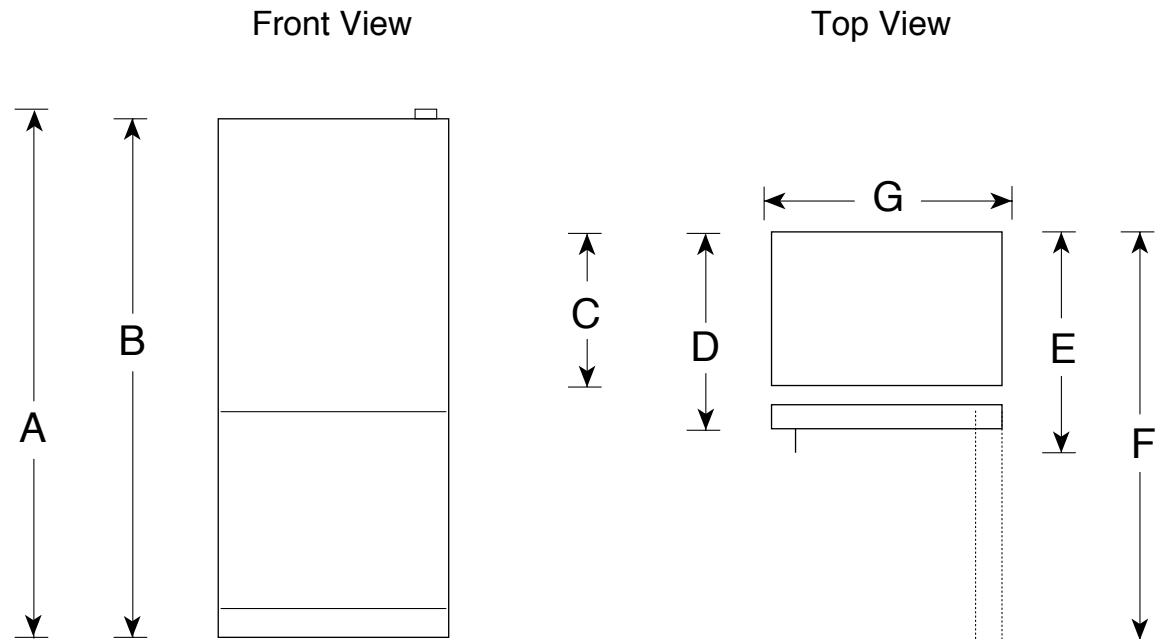

GDSC3KCY

GE® ENERGY STAR® 22.7 Cu. Ft. Bottom-Freezer Drawer Refrigerator

Dimensions and Installation Information (in inches)

Overall Dimensions	Height to top of hinge (in.) A	68-1/2
	Height to top of case (in.) B	67-3/4
	Case depth without door (in.) C	28-1/4
	Case depth less door handle (in.) D	32-1/2
	Case depth with door handle (in.) E	34-3/8
	Depth with fresh food door open 90° (in.) F	62-3/4
	Width (in.) G	32-3/4
Air Clearances	Width with door open 90° inc. door handle (in.) H	36
	Each side (in.)	1/8
	Top (in.)	1
	Back (in.)	1

- High-Gloss Crown Doors with Hidden Hinges - Provides a striking finish to accentuate kitchen decor and includes concealed hinges
- Upfront Temperature Controls - Features easy-to-reach, easy-to-read temperature controls
- Factory-Installed Icemaker - Refrigerator comes ready to automatically create ice
- BrightSpace™ Interior with GE Reveal™ Lighting - Cast a natural-looking glow throughout the refrigerator
- Slide 'n Store™ Freezer Basket - Offers easy access and flexible storage
- Adjustable Humidity Vegetable/Fruit Crispers - Provide ideal storage environment for fruits and vegetables
- Snack Pan - Conveniently stores re-wrapped meats, cheeses and other snacks
- Adjustable Spillproof Glass Shelves - Raised edges help contain spills to make clean up quick and easy
- Adjustable Gallon Door Bins - Provides additional storage space for milk and other gallon-size containers
- NeverClean™ Condenser - Condenser coils are encased, so they don't require cleaning in normal operating environments
- Deluxe Quiet Design - Significantly reduces operating noise
- Model GDSC3KCYWW - White on white
- Model GDSC3KCYBB - Black on black