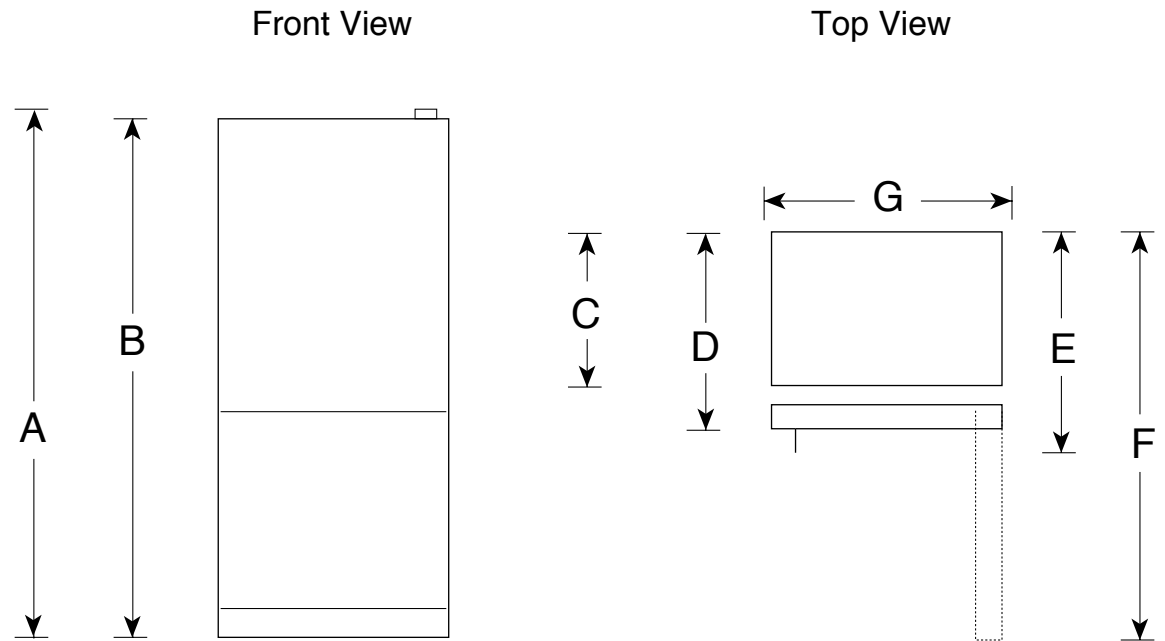

GDSC0KCX

GE® ENERGY STAR® 20.2 Cu. Ft. Bottom-Freezer Door Refrigerator

Dimensions and Installation Information (in inches)

Overall Dimensions	Height to top of hinge (in.) A	66-1/2
	Height to top of case (in.) B	65-3/4
	Case depth without door (in.) C	28-1/4
	Case depth less door handle (in.) D	32-1/2
	Case depth with door handle (in.) E	34-5/8
	Depth with fresh food door open 90° (in.) F	59-3/4
	Width (in.) G	29-3/4
Air Clearances	Width with door open 90° inc. door handle (in.) H	33-1/4
	Each side (in.)	1/8
	Top (in.)	1
	Back (in.)	1