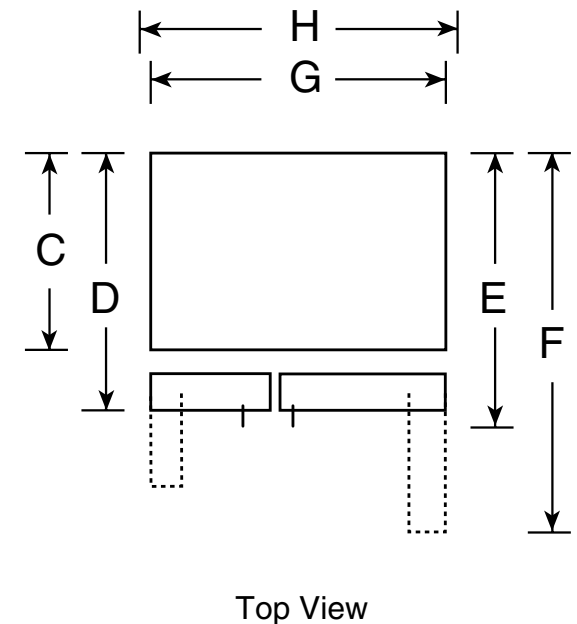

PSHS6MGZ

GE Profile™ ENERGY STAR® 25.6 Cu. Ft. Side-By-Side Refrigerator with Dispenser

Dimensions and Installation Information (in inches)

Overall Dimensions	Height to top of hinge (in.) A	69-3/8
	Height to top of case (in.) B	68-3/4
	Case depth without door (in.) C†	28
	Case depth less door handle (in.) D†	32-3/8
	Case depth with door handle (in.) E†	35
	Depth with fresh food door open 90° (in.) F†	50-1/8
	Width (in.) G	35-3/4
Air Clearances	Width with door open 90° inc. door handle (in.) H	43-1/2
	Each side (in.)	1/8
	Top (in.)	1
	Back (in.)	1

†Water hook-up fits in back air clearance when calculating installation depth.

If installed against a wall, allow clearance of 14-3/16" on freezer side to remove bin. To remove fresh food pans, remove door bins.

Clearance required to remove fresh food full-size pan without disassembling is 18-15/16".

Allow additional space for any necessary leveling adjustments.

For answers to your Monogram,® GE Profile™ or GE® appliance questions, visit our website at ge.com or call GE Answer Center® service, 800.626.2000.