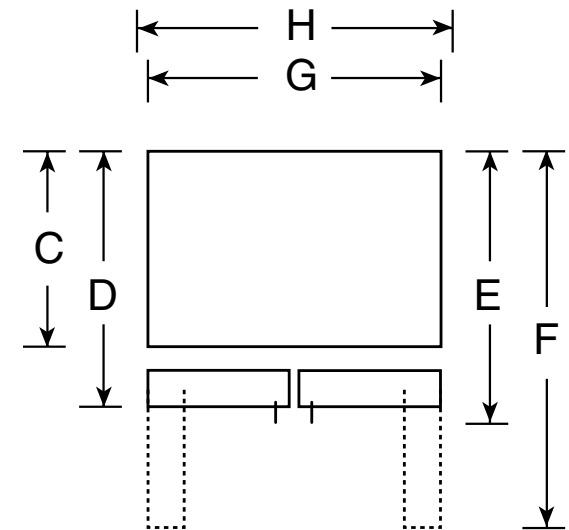

### Dimensions and Installation Information (in inches)

Overall Dimensions	Height to top of hinge (in.) <b>A</b>	<b>67-3/4</b>
	Height to top of case (in.) <b>B</b>	<b>66</b>
	Case depth without door (in.) <b>C</b>	<b>28-3/4</b>
	Case depth less door handle (in.) <b>D</b>	<b>33</b>
	Case depth with door handle (in.) <b>E</b>	<b>35-1/4</b>
	Depth with fresh food door open 90° (in.) <b>F</b>	<b>46-5/8</b>
	Width (in.) <b>G</b>	<b>29-3/4</b>
Air Clearances	Width with door open 90° inc. door handle (in.) <b>H</b>	<b>40-5/8</b>
	Each side (in.)	<b>1/8</b>
	Top (in.)	<b>1</b>
	Back (in.)	<b>3/4</b>