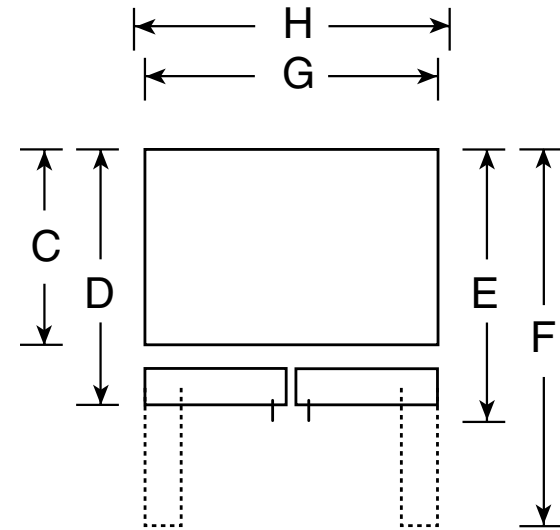

### Dimensions and Installation Information (in inches)

Overall Dimensions	Height to top of hinge (in.) <b>A</b>	<b>68-1/2</b>
	Height to top of case (in.) <b>B</b>	<b>67-3/4</b>
	Case depth without door (in.) <b>C</b>	<b>28-3/4</b>
	Case depth less door handle (in.) <b>D</b>	<b>33</b>
	Case depth with door handle (in.) <b>E</b>	<b>35-1/2</b>
	Depth with fresh food door open 90° (in.) <b>F</b>	<b>46-5/8</b>
	Width (in.) <b>G</b>	<b>32-3/4</b>
Air Clearances	Width with door open 90° inc. door handle (in.) <b>H</b>	<b>40-3/8</b>
	Each side (in.)	<b>1/8</b>
	Top (in.)	<b>1</b>
	Back (in.)	<b>3/4</b>