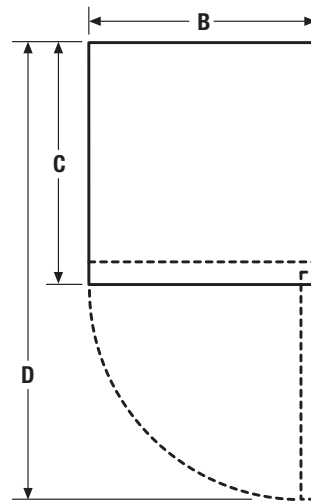

Wine Cooler

FFWC35F4L B

35-Bottle Capacity

Product Dimensions

Height	34"
Width	19-1/2"
Depth (Incl. Door/Incl. Handle)	19-3/4" / 19-3/4"
Depth with Door Opened 90°	39"

More Easy-To-Use Features

Ready Select™ Control

Black
(B)

Signature Features

**35 Wine Bottle
Maximum Storage**

**Precision Temperature
Control**

Set temperature anywhere between 41-64 degrees Fahrenheit and the wine cooler will hold it precisely.

Integrated Handle Design

Lock with Pop-Out Key

The key automatically ejects after locking the door so you won't leave it in the door.

Features	
Cubic Feet (Cu.Ft.)	3.9
Bottle/Can Capacity	35 Bottles
Exterior	
Door Color	Black
Cabinet Color	Black
Window Type	Tinted
Door Handle	Integrated
Reversible Door	Yes
Adjustable Leveling Legs	Yes
Interior	
Control Type	Mechanical
Display	
Lighting	Exhibit
Manual Control Lighting	
Frost-Free Performance	Yes
Condenser	Static
High-Temperature Acoustic Alarm	
Illumination System	Incandescent
Power-On/Off Control	Yes
Temperature Zones	1
Temperature Range	41°F to 64°F
Slide-Out Wine Racks	6
Black Soft-Coat Wireform Racks	Yes
Natural Stained Wood Racks	
Cabinet Liner	Black
Specifications	
Power Supply Connection Location	Lower RH Rear Corner
Voltage Rating	120V / 60Hz / 15A
Minimum Circuit Required (Amps)	15
Shipping Weight (Approx.)	79 Lbs.
Installation Type	Freestanding

Product Dimensions	
A - Height	34"
B - Width	19-1/2"
C - Depth (Incl. Door/Incl. Handle)	19-3/4" / 19-3/4"
D - Depth with Door Open 90°	39"

Accessories information available on the web at frigidaire.com