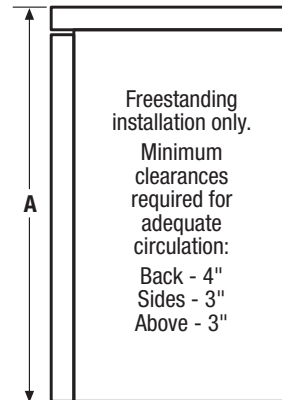

Wine Cooler

FFWC35F4L B

35-Bottle Capacity

Product Dimensions

Height	34"
Width	19-1/2"
Depth (Incl. Door/Incl. Handle)	19-3/4" / 19-3/4"
Depth with Door Opened 90°	39"

More Easy-To-Use Features

Ready Select™ Control

Black
(B)

Signature Features

**35 Wine Bottle
Maximum Storage**

**Precision Temperature
Control**

Set temperature anywhere between 41-64 degrees Fahrenheit and the wine cooler will hold it precisely.

Integrated Handle Design

Lock with Pop-Out Key

The key automatically ejects after locking the door so you won't leave it in the door.

Features	
Cubic Feet (Cu.Ft.)	3.9
Bottle/Can Capacity	35 Bottles
Exterior	
Door Color	Black
Cabinet Color	Black
Window Type	Tinted
Door Handle	Integrated
Reversible Door	Yes
Adjustable Leveling Legs	Yes
Interior	
Control Type	Mechanical
Display	
Lighting	Exhibit
Manual Control Lighting	
Frost-Free Performance	Yes
Condenser	Static
High-Temperature Acoustic Alarm	
Illumination System	Incandescent
Power-On/Off Control	Yes
Temperature Zones	1
Temperature Range	41°F to 64°F
Slide-Out Wine Racks	6
Black Soft-Coat Wireform Racks	Yes
Natural Stained Wood Racks	
Cabinet Liner	Black
Specifications	
Power Supply Connection Location	Lower RH Rear Corner
Voltage Rating	120V / 60Hz / 15A
Minimum Circuit Required (Amps)	15
Shipping Weight (Approx.)	79 Lbs.
Installation Type	Freestanding

Product Dimensions	
A - Height	34"
B - Width	19-1/2"
C - Depth (Incl. Door/Incl. Handle)	19-3/4" / 19-3/4"
D - Depth with Door Open 90°	39"

Accessories information available on the web at frigidaire.com