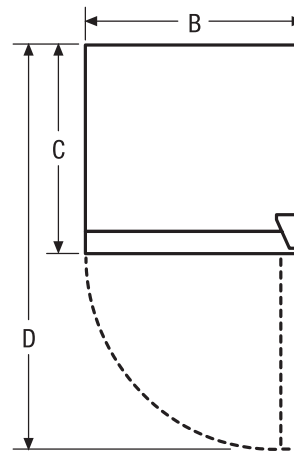

Features	
Cubic Feet (Cu.Ft.)	4.5
Exterior	
Door Color	Silver Mist
Cabinet Color	Black
Door Handle	Integrated
Door Stops	Yes
Reversible Door	Yes
Interior	
Defrost	Frost Free
Lighting	Bright
Refrigerator Shelves	1 SpaceWise® Adjustable Glass / 1 Fixed Removable Glass
StoreMore™ Crisper Drawers	1 Clear
Door Bins	
Door Racks	2 Half-Width Wire
Tall Bottle Retainers	
Can Rack	7-Can Capacity
Freezer Racks	1 Full-Width White
Freezer Shelves	1 Wire
Cabinet Liner	White
Certifications	
ENERGY STAR®	Yes
Specifications	
Total Capacity (Cu.Ft.)	4.5
Refrigerator Capacity (Cu.Ft.)	3.1
Freezer Capacity (Cu.Ft.)	1.4
Power Supply Connection Location	Right Bottom Rear
Voltage Rating	120V / 60Hz / 15 or 20A
Minimum Circuit Required (Amps)	15
Shipping Weight (Approx.)	87 Lbs.
Installation Type	Freestanding

NOTE: For planning purposes only. Always consult local and national electric codes. Refer to Product Installation Guide for detailed installation instructions on the web at frigidaire.com.

Product Dimensions	
A - Height	43"
B - Width	21-5/8"
C - Depth (Incl. Door)	23-3/4"
D - Depth with Door Open 90°	43"

Accessories information available on the web at frigidaire.com