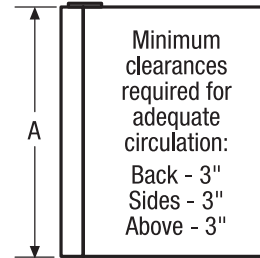

Features	
Cubic Feet (Cu.Ft.)	4.5
Exterior	
Door Color	Silver Mist
Cabinet Color	Black
Door Handle	Integrated
Door Stops	Yes
Reversible Door	Yes
Interior	
Defrost	Frost Free
Lighting	Bright
Refrigerator Shelves	1 SpaceWise® Adjustable Glass / 1 Fixed Removable Glass
StoreMore™ Crisper Drawers	1 Clear
Door Bins	
Door Racks	2 Half-Width Wire
Tall Bottle Retainers	
Can Rack	7-Can Capacity
Freezer Racks	1 Full-Width White
Freezer Shelves	1 Wire
Cabinet Liner	White
Certifications	
ENERGY STAR®	Yes
Specifications	
Total Capacity (Cu.Ft.)	4.5
Refrigerator Capacity (Cu.Ft.)	3.1
Freezer Capacity (Cu.Ft.)	1.4
Power Supply Connection Location	Right Bottom Rear
Voltage Rating	120V / 60Hz / 15 or 20A
Minimum Circuit Required (Amps)	15
Shipping Weight (Approx.)	87 Lbs.
Installation Type	Freestanding

NOTE: For planning purposes only. Always consult local and national electric codes. Refer to Product Installation Guide for detailed installation instructions on the web at frigidaire.com.

Product Dimensions	
A - Height	43"
B - Width	21-5/8"
C - Depth (Incl. Door)	23-3/4"
D - Depth with Door Open 90°	43"

Accessories information available on the web at frigidaire.com