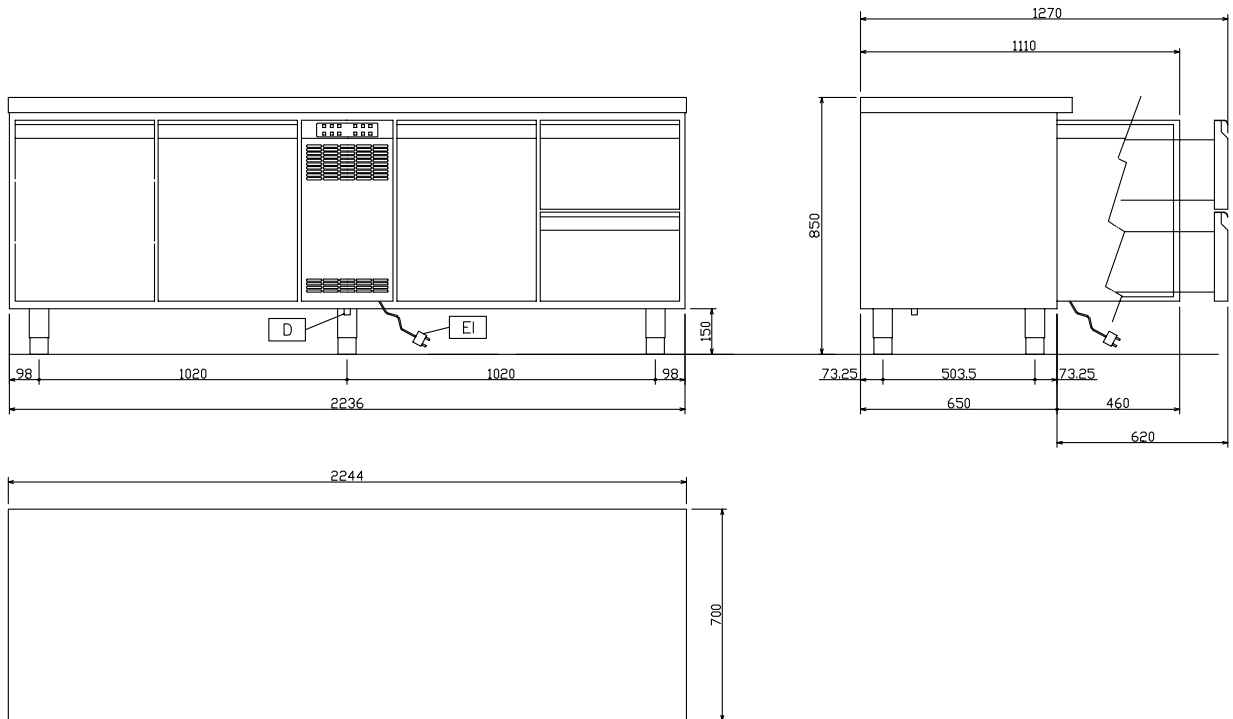

**Electrolux HD-Line
590 lt refrigerated counters**

726571, 726576, 726575, 726572

HBAB070

2009-10-21

Subject to change without notice

LEGEND	RCDR4M40 726571	RCDR4M32 726572	RCDR4M40R 726575	RCDR4M32R 726576
D - Water drain	16mm	16mm	16mm	16mm
ED - Remote electrical connection			●	●
EI - Electrical connection	230 V, 1N, 50	230 V, 1N, 50	230 V, 1N, 50	230 V, 1N, 50