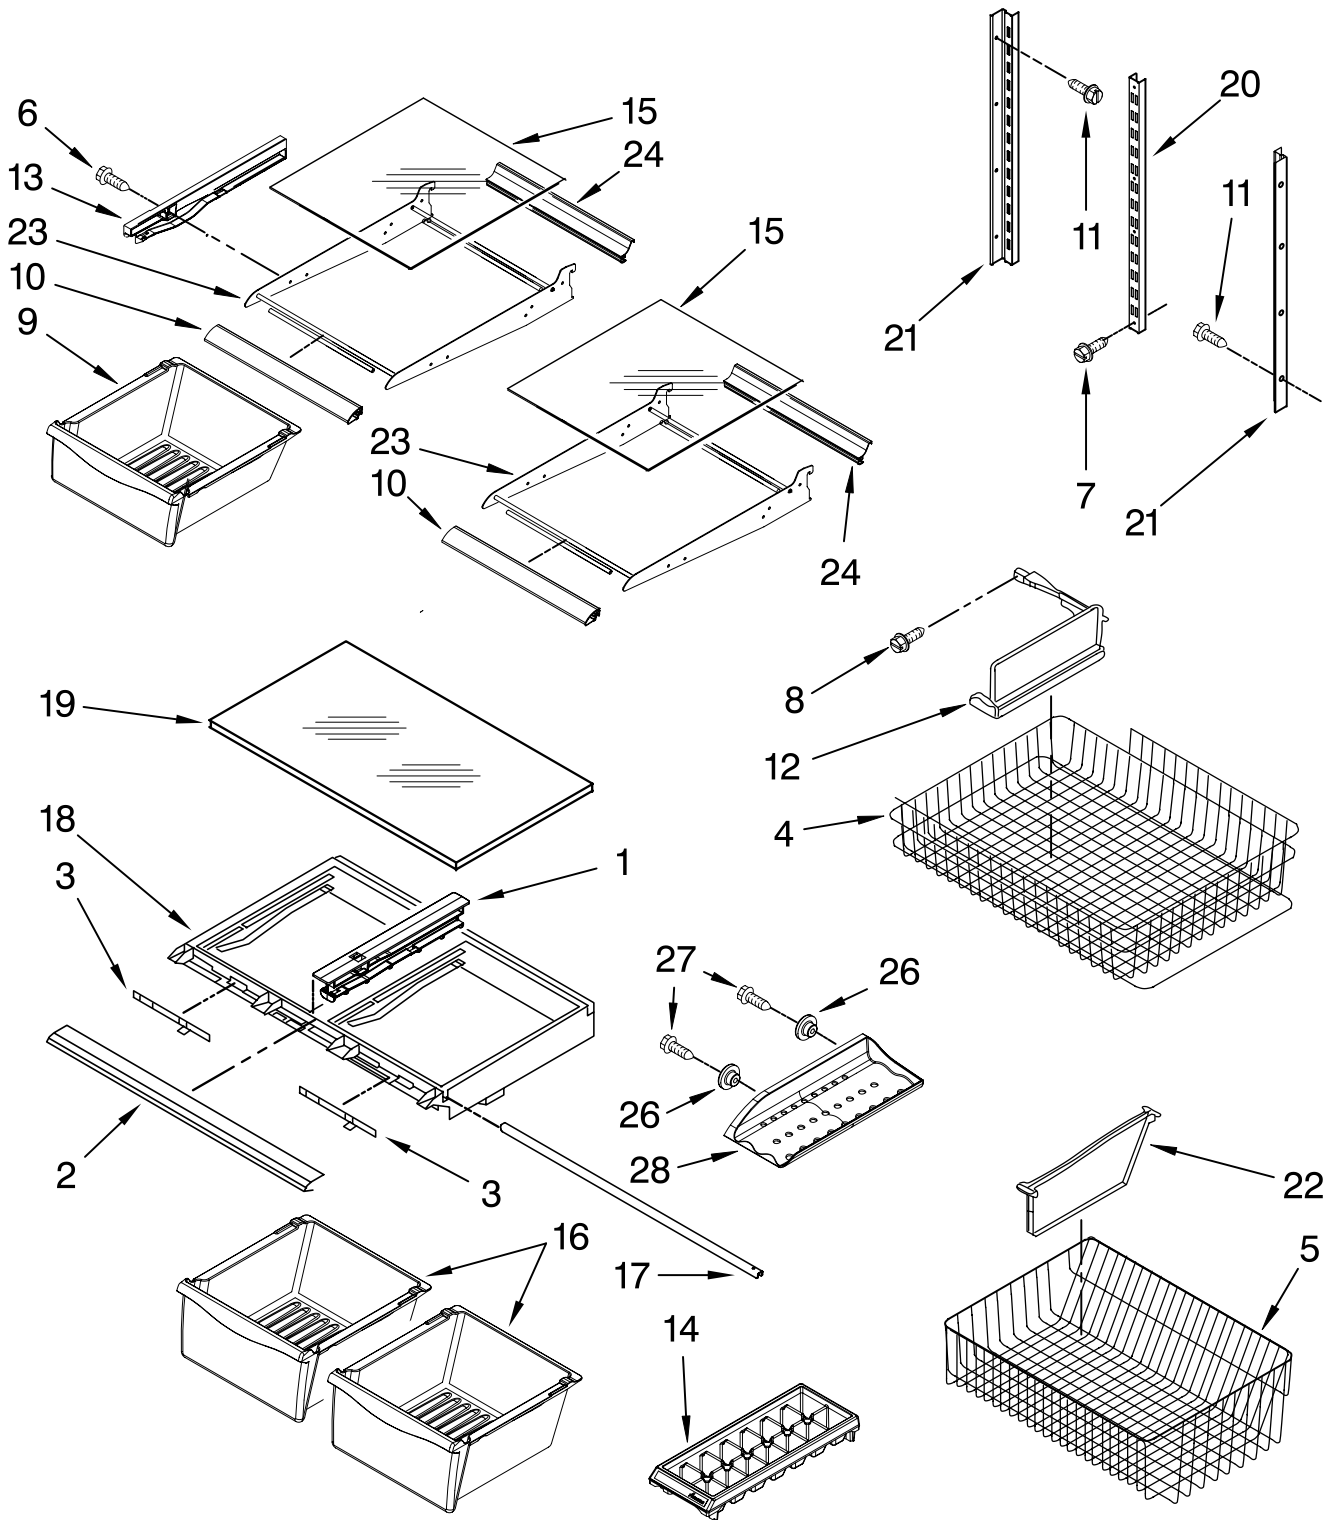

SHELF PARTS

For Models: ABB2222fEW11, ABB2222FEB11, ABB2222FEQ11
(White) (Black) (Bisque)

The model(s) number shown may be different than what is printed on the model/serial tag of your product. The number(s) shown combine the model number and the first two digits of the serial number from the product tag.

FOR ORDERING INFORMATION REFER TO PARTS PRICE LIST