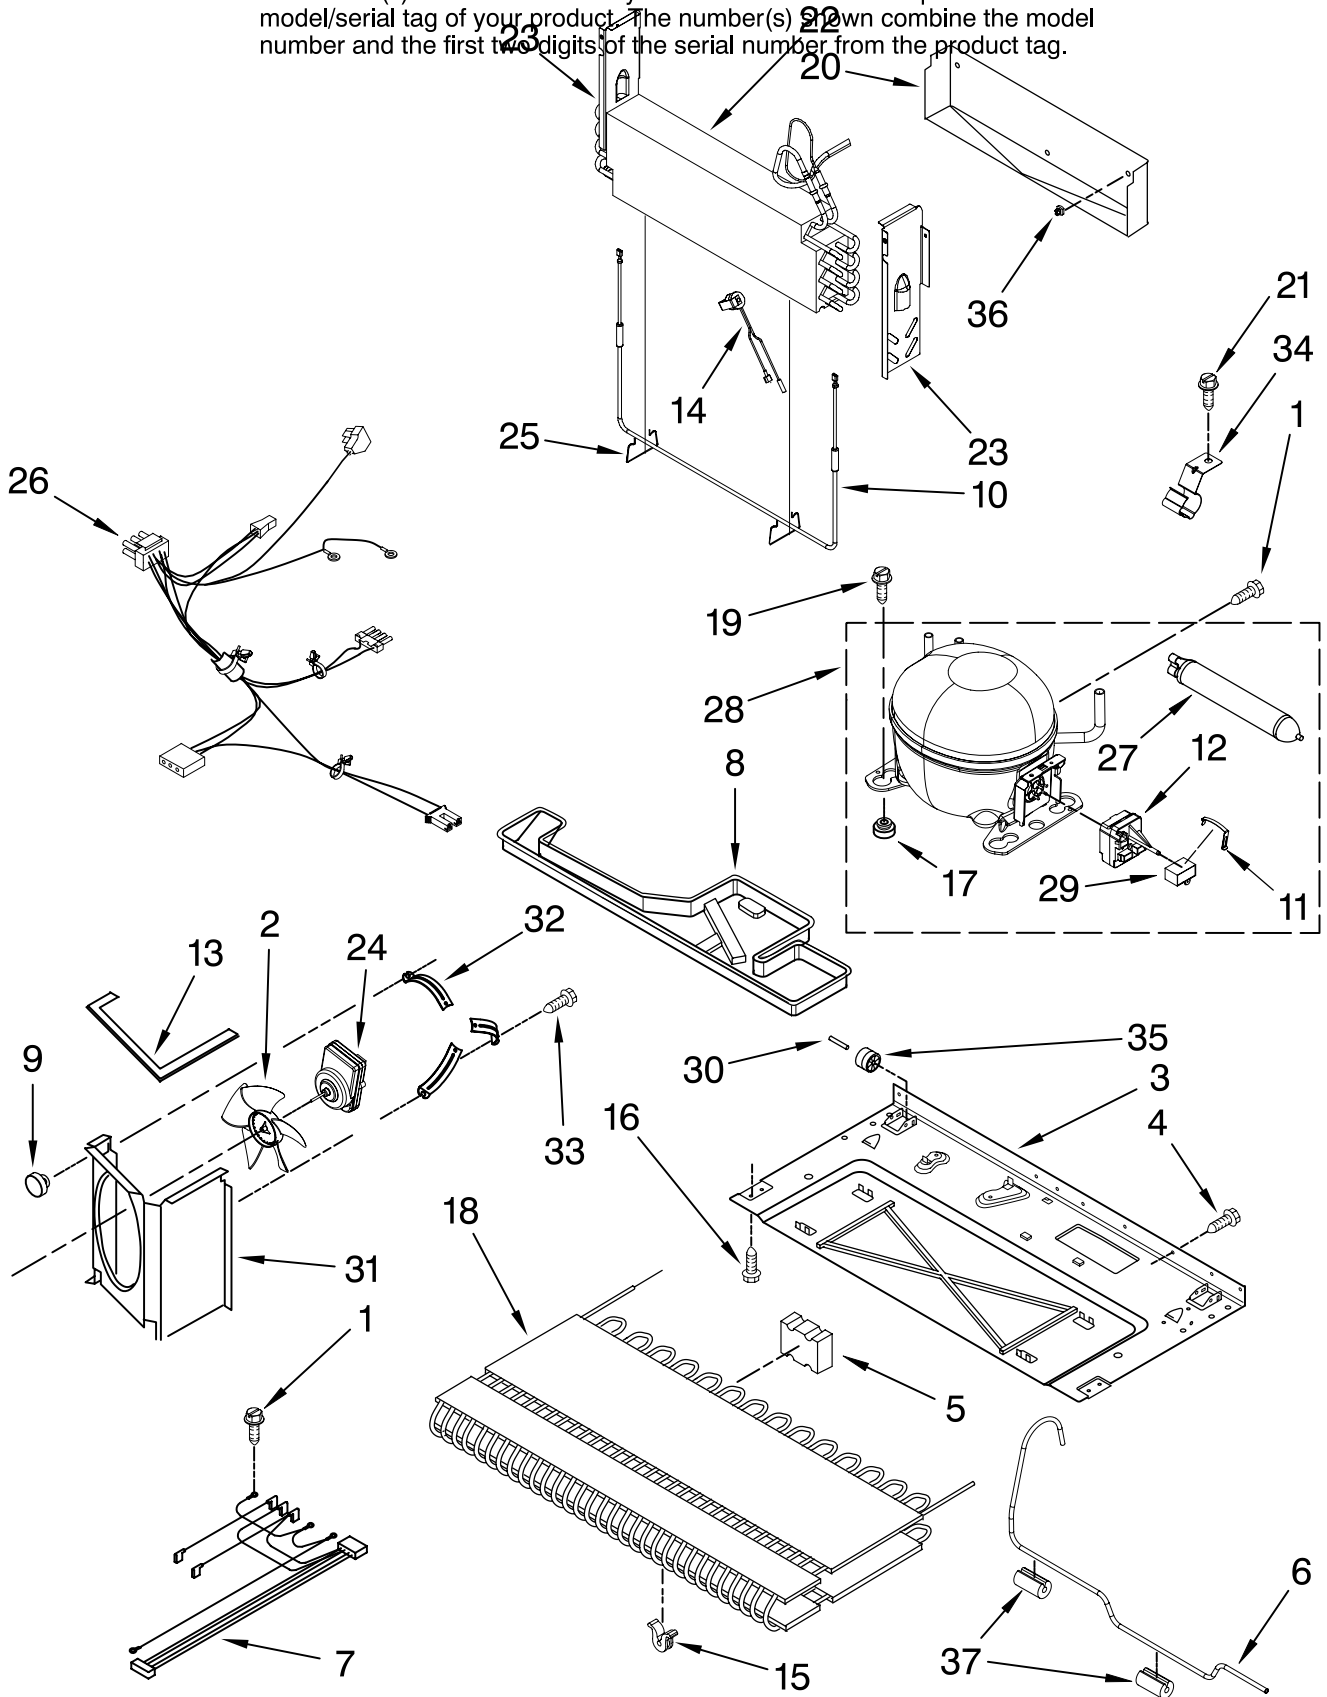

UNIT PARTS

For Models: ABB2222fEW11, ABB2222FEB11, ABB2222FEQ11
(White) (Black) (Bisque)

The model(s) number shown may be different than what is printed on the model/serial tag of your product. The number(s) shown combine the model number and the first two digits of the serial number from the product tag.

FOR ORDERING INFORMATION REFER TO PARTS PRICE LIST