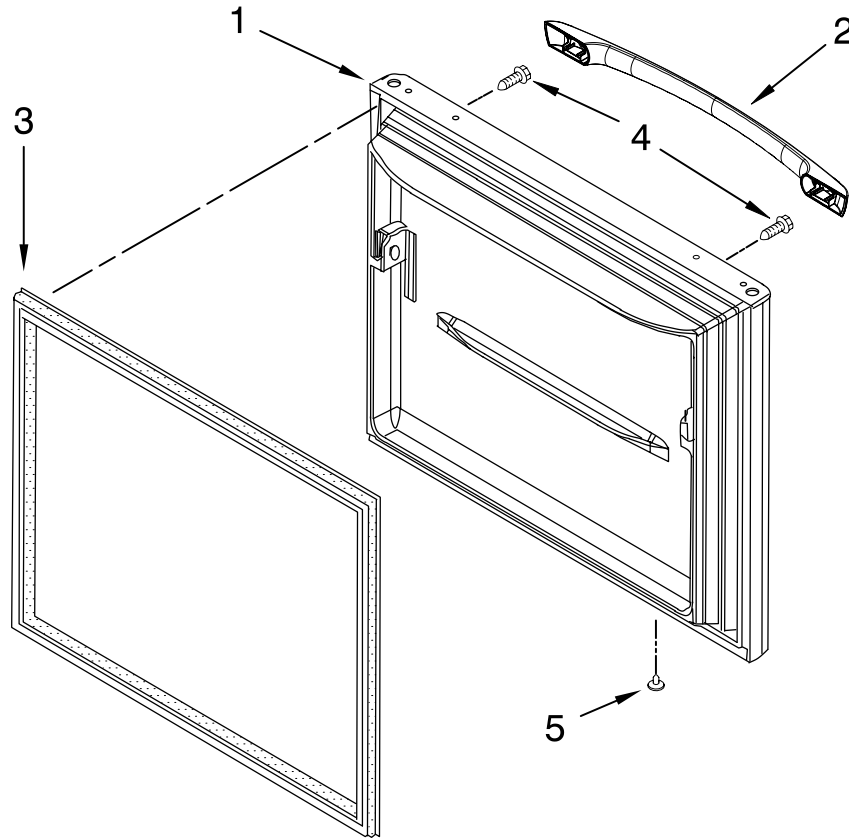

FREEZER DOOR PARTS

For Models: ABB2222fEW11, ABB2222FEB11, ABB2222FEQ11
(White) (Black) (Bisque)

The model(s) number shown may be different than what is printed on the model/serial tag of your product. The number(s) shown combine the model number and the first two digits of the serial number from the product tag.

Illus. No.	Part No.	DESCRIPTION
1		Freezer Door (w/ Insulation)
	W10170997	White
	W10170998	Black
	W10170999	Bisque

Illus. No.	Part No.	DESCRIPTION
2		Handle
	67006458	White
	W10119667	Bisque
	67006463	Black
3		Door Gasket, Magnetic
	W10130894	White
	W10130587	Black

Illus. No.	Part No.	DESCRIPTION
4		Screw, Handle Hole
	12992902	White
5		Plug, Button (2)
	10712401	White
	67004838	Black

FOR ORDERING INFORMATION REFER TO PARTS PRICE LIST