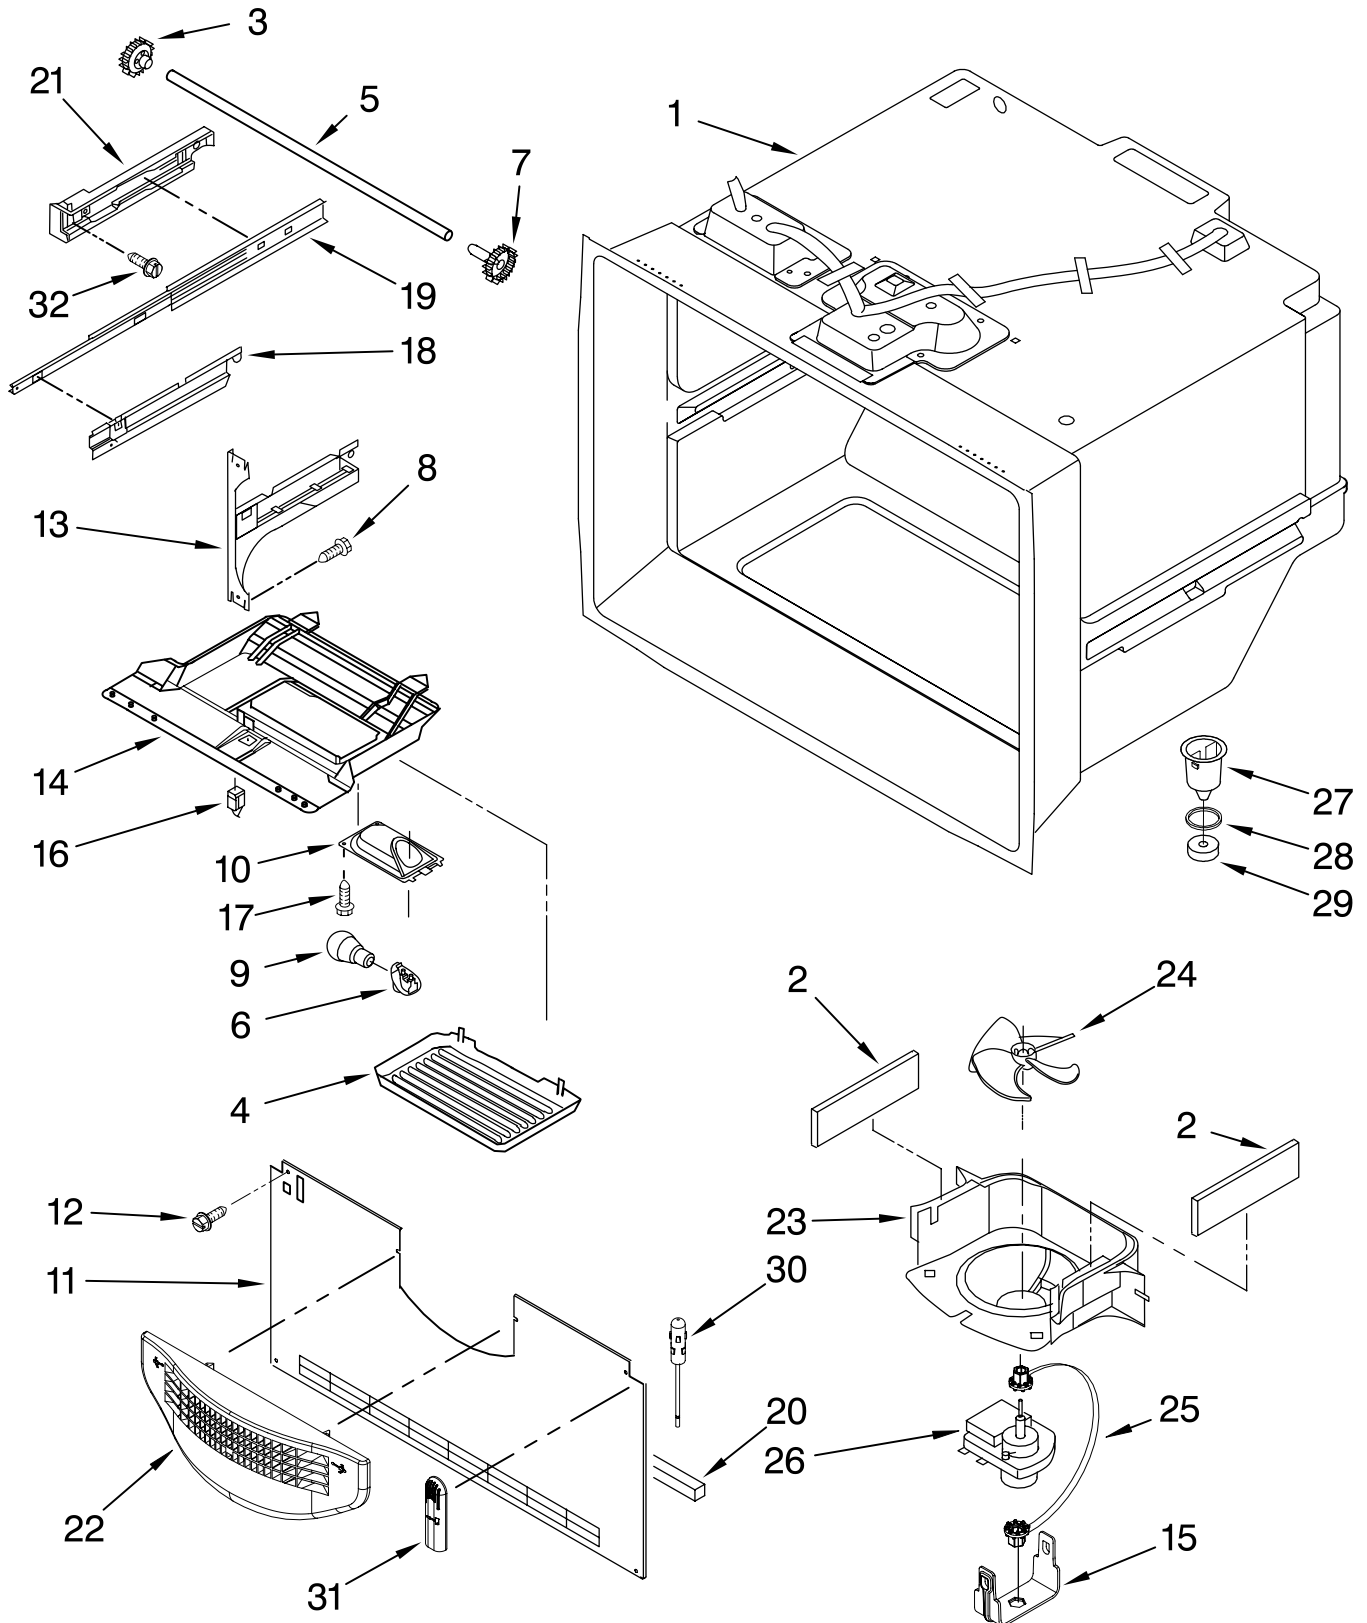

FREEZER LINER PARTS

For Models: ABB2222fEW11, ABB2222FEB11, ABB2222FEQ11
(White) (Black) (Bisque)

The model(s) number shown may be different than what is printed on the model/serial tag of your product. The number(s) shown combine the model number and the first two digits of the serial number from the product tag.

FOR ORDERING INFORMATION REFER TO PARTS PRICE LIST