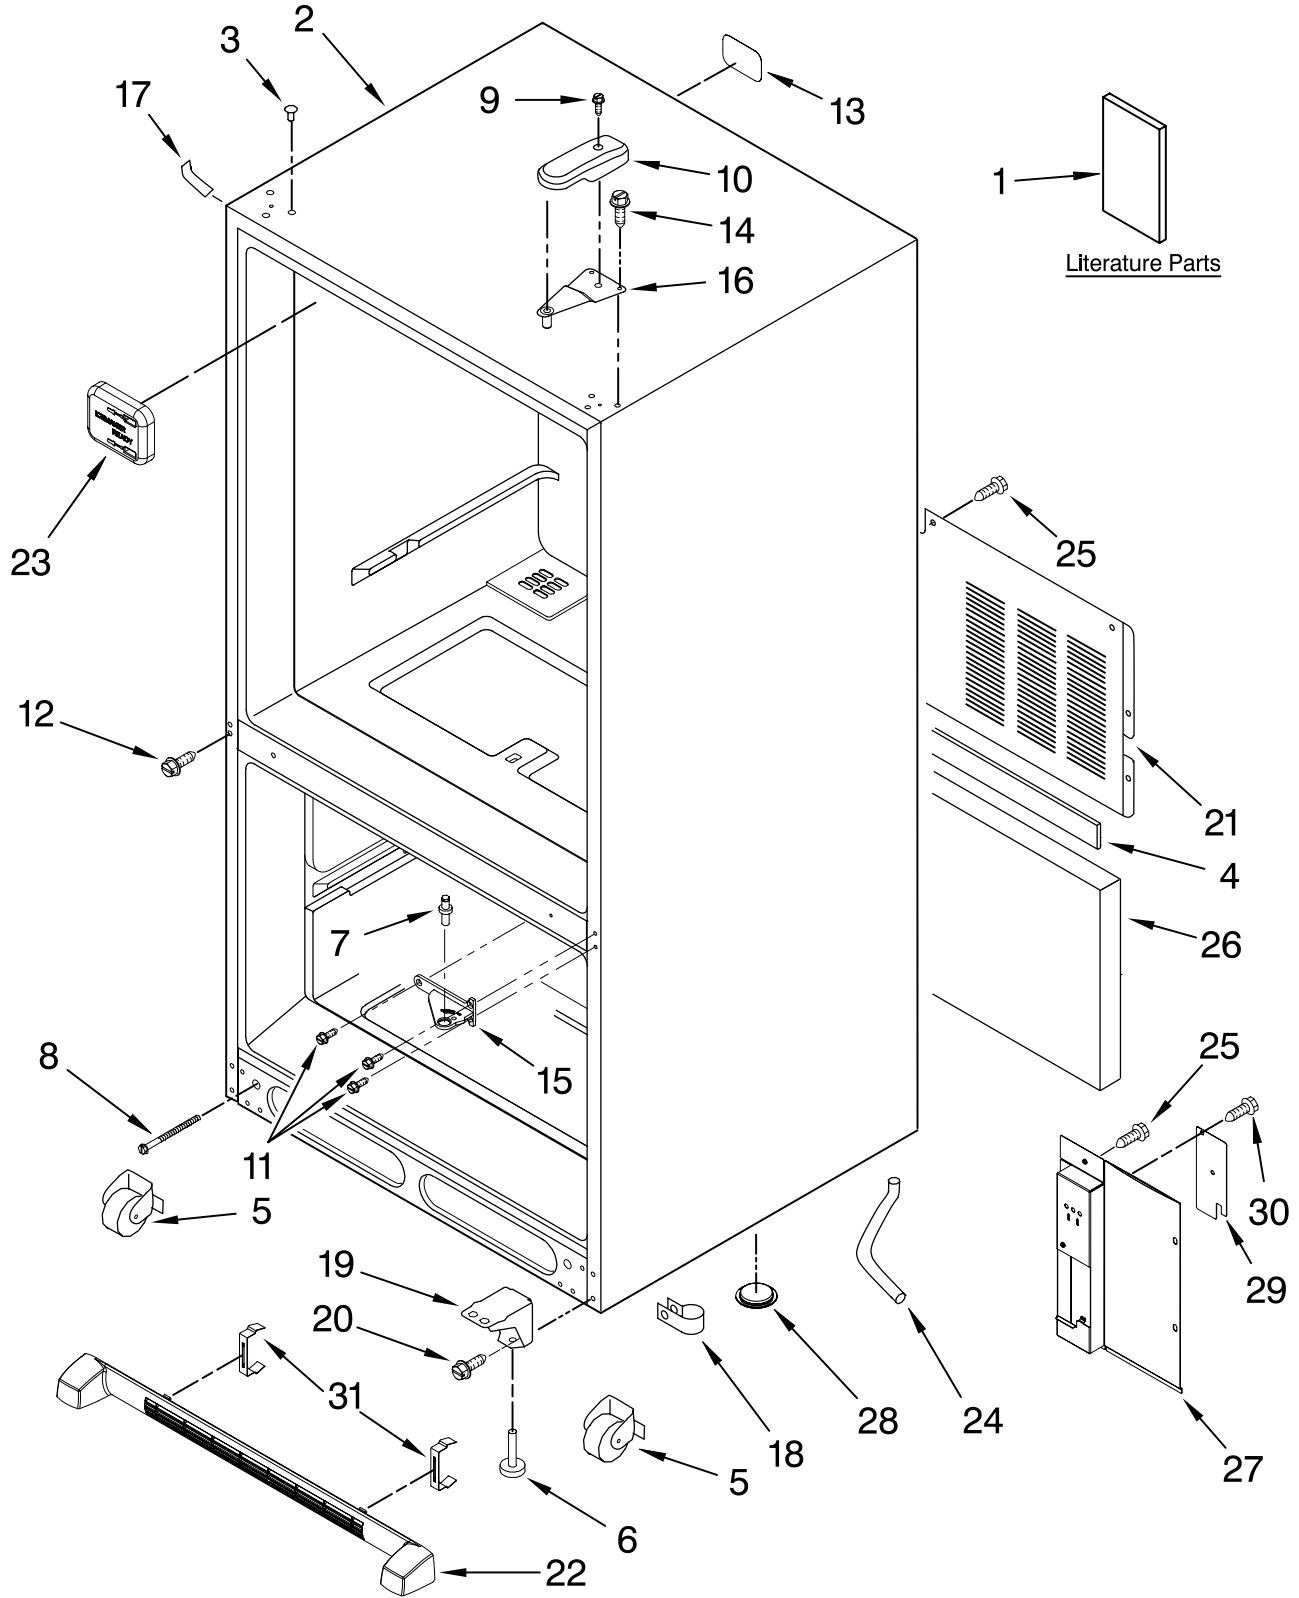

CABINET PARTS

For Models: ABB2222fEW11, ABB2222FEB11, ABB2222FEQ11
(White) (Black) (Bisque)

The model(s) number shown may be different than what is printed on the model/serial tag of your product. The number(s) shown combine the model number and the first two digits of the serial number from the product tag.

Illus. No.	Part No.	DESCRIPTION	Illus. No.	Part No.	DESCRIPTION	Illus. No.	Part No.	DESCRIPTION
1		Literature Parts	10		Cover, Hinge	20	67006564	Screw
	W10137539	Use & Care Guide		67001014	White	21	67006101	Cover, Unit
	W10123458	Energy Guide		67001013	Bisque	22		Grille Assembly
	W10165418	Tech Sheet		67001012	Black			(Includes Clips)
2		Cabinet (Not a Servicable Part)	11	67005822	Screw		67007004	White
3		Plug, Button (3)	12	67006380	Screw		67006791	Bisque
	67001130	White	13	67005064	Label, FI Tb		67006954	Black
	67001131	Black			Plug	23	67001098	Cover, FI Tb
4	B5759649	Gasket	14	67006303	Screw	24	W10164397	Tube, Drain
5	67006118	Roller Assembly	15		Hinge, Center	25	67006425	Screw (9)
6	67003868	Foot, Brake		67006960	White	26	67003796	Fiber, Acoustic
7	67006642	Pin, Center Hinge		67007043	Black	27	67001097	Cover, Water Valve
8	67006611	Bolt, Adjusting (Front Roller)	16	12566604ED	Hinge, Top	28	A3076901	Plug Button
9	67006521	Screw	17		Cover, Corner	29	12479901	Plate, Cover
				67003484	White	30	67006662	Screw
				67003486	Bisque	31	12627302	Clip, Grille
				67003485	Black	Following Parts Not Illustrated		
			18	67001067	Clip, Drain	8170942 Clamp, Tube		
			19	67007174	Foot, Cabinet			