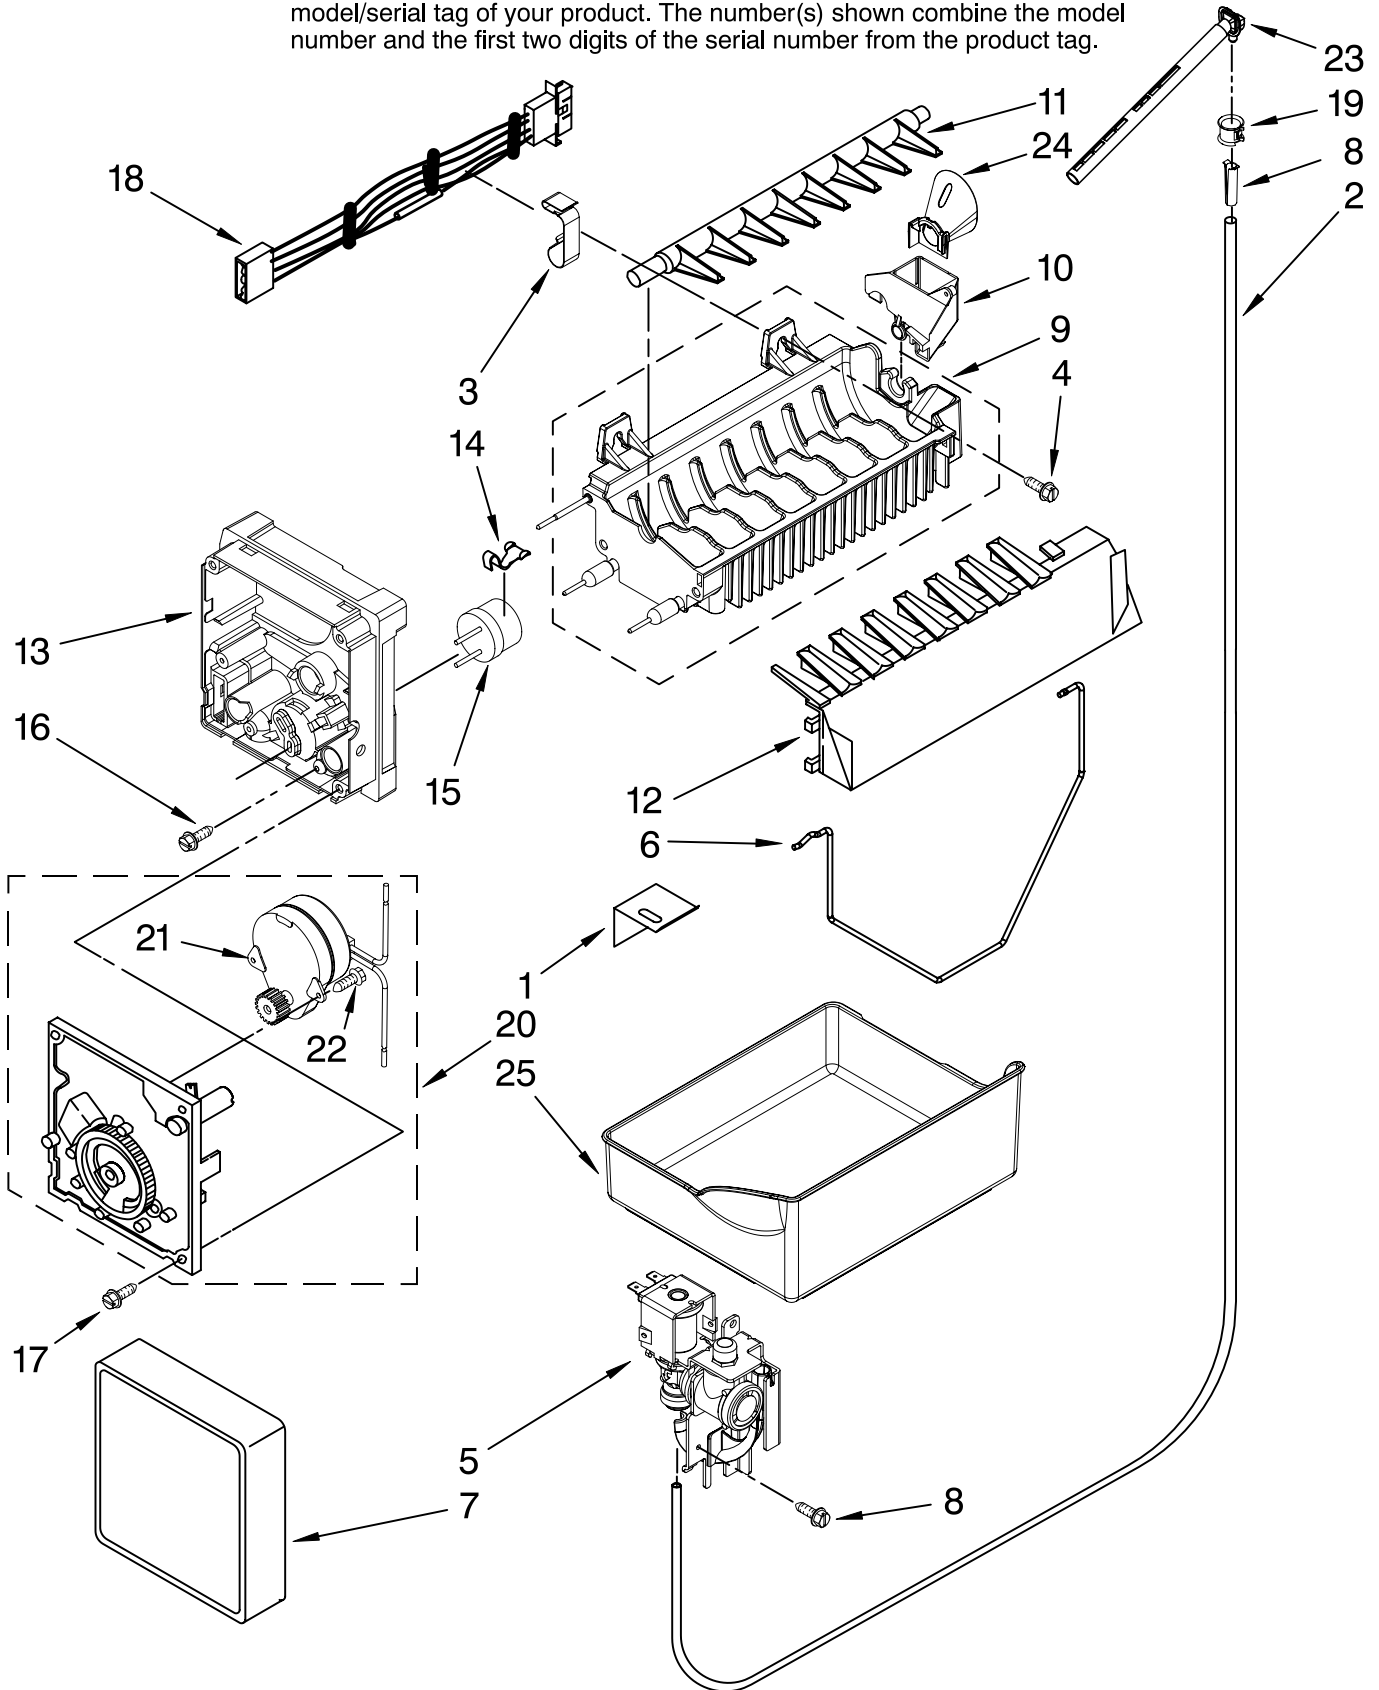

ICEMAKER PARTS

For Models: ABB2222fEW11, ABB2222FEB11, ABB2222FEQ11
(White) (Black) (Bisque)

The model(s) number shown may be different than what is printed on the model/serial tag of your product. The number(s) shown combine the model number and the first two digits of the serial number from the product tag.

FOR ORDERING INFORMATION REFER TO PARTS PRICE LIST