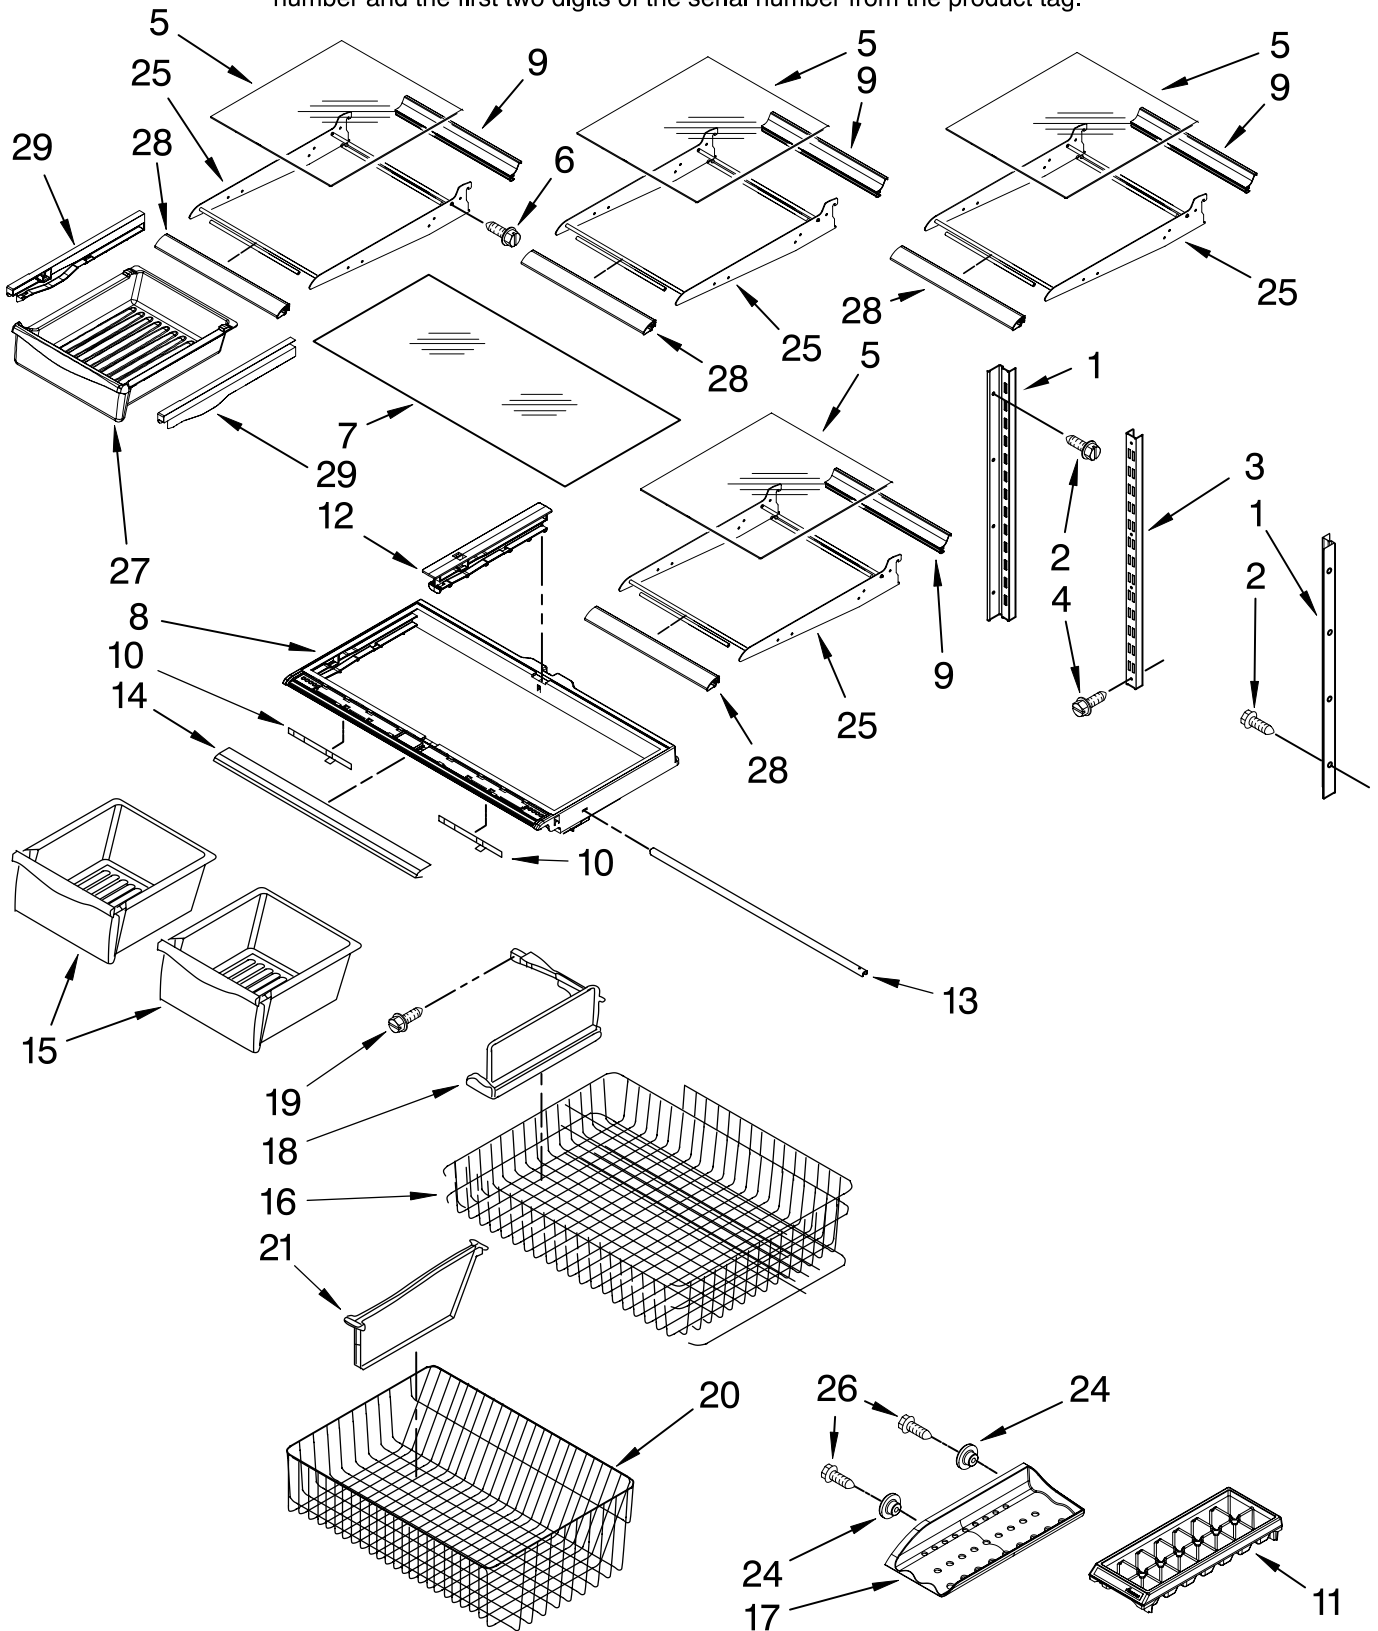

SHELF PARTS

For Model: ABB1922FEW11, ABB1922FEQ11, ABB1922FEB11
(White) (Bisque) (Black)

The model(s) number shown may be different than what is printed on the model/serial tag of your product. The number(s) shown combine the model number and the first two digits of the serial number from the product tag.

FOR ORDERING INFORMATION REFER TO PARTS PRICE LIST