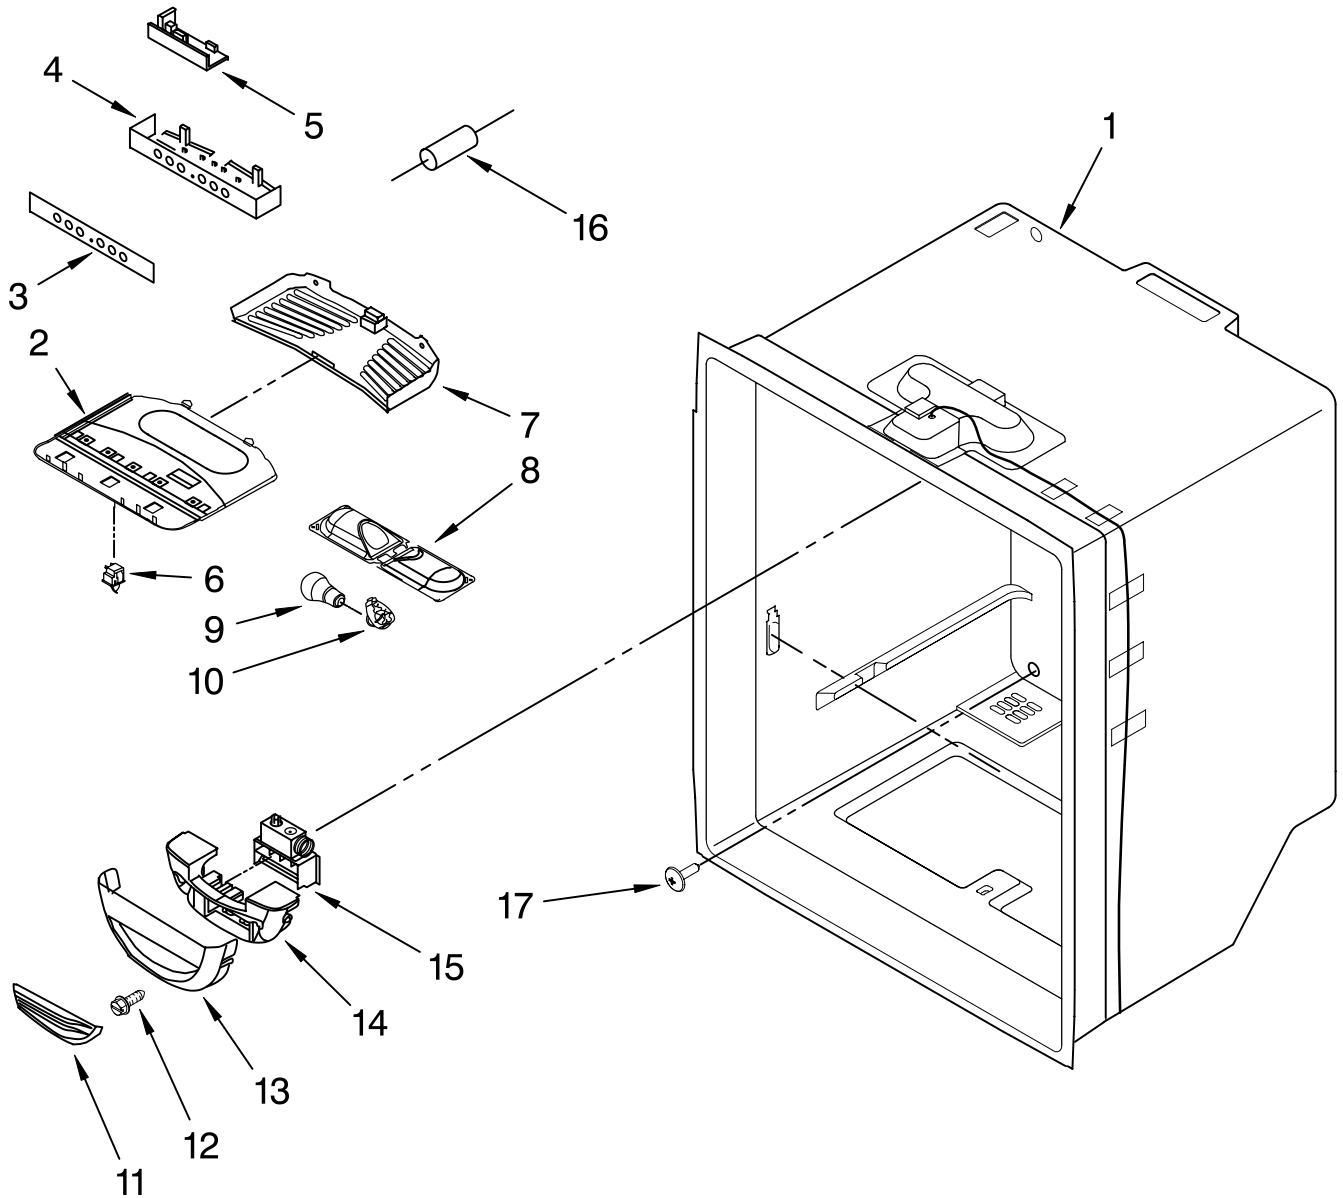

REFRIGERATOR LINER PARTS

For Model: ABB1922FEW11, ABB1922FEQ11, ABB1922FEB11
(White) (Bisque) (Black)

The model(s) number shown may be different than what is printed on the model/serial tag of your product. The number(s) shown combine the model number and the first two digits of the serial number from the product tag.

FOR ORDERING INFORMATION REFER TO PARTS PRICE LIST