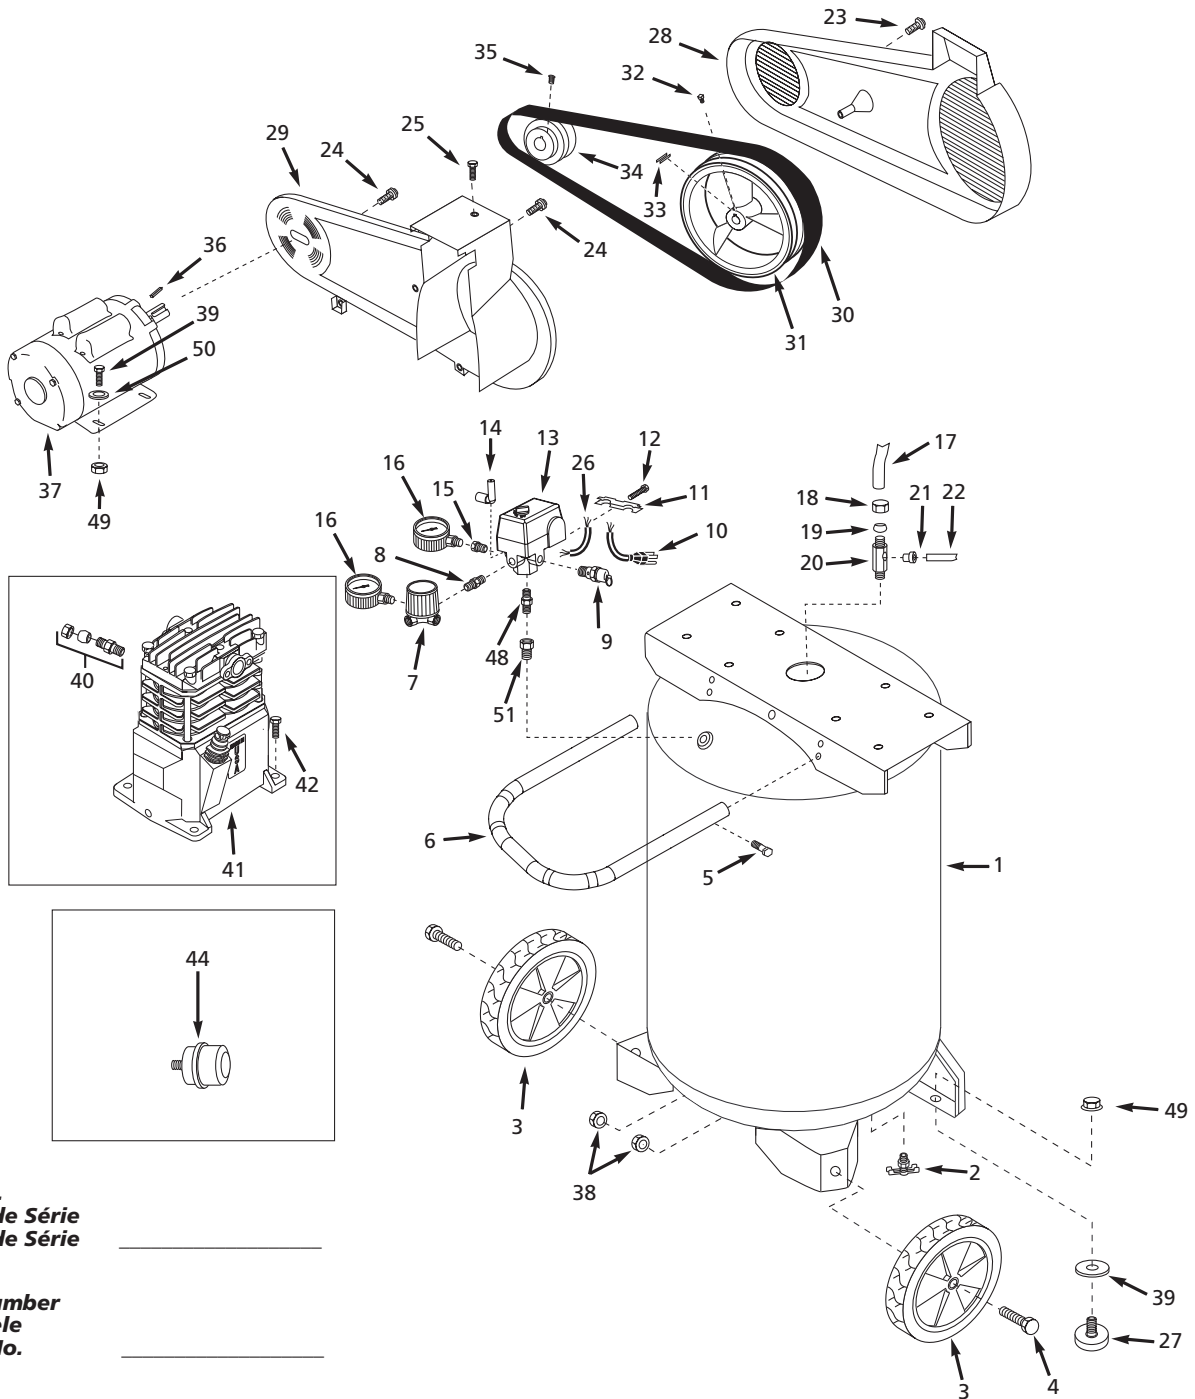

Portable Vertical Compressor

Compresseur Vertical Portatif

Compresor Vertical Portátil

Replacement Parts List
Liste de Pièces de Rechange
Lista de Repuestos

VT631538

Serial No.
Numéro de Série
Número de Série _____

Model Number
No. Modèle
Modelo No. _____

Date of Purchase
La date d'achat
La fecha de compra _____