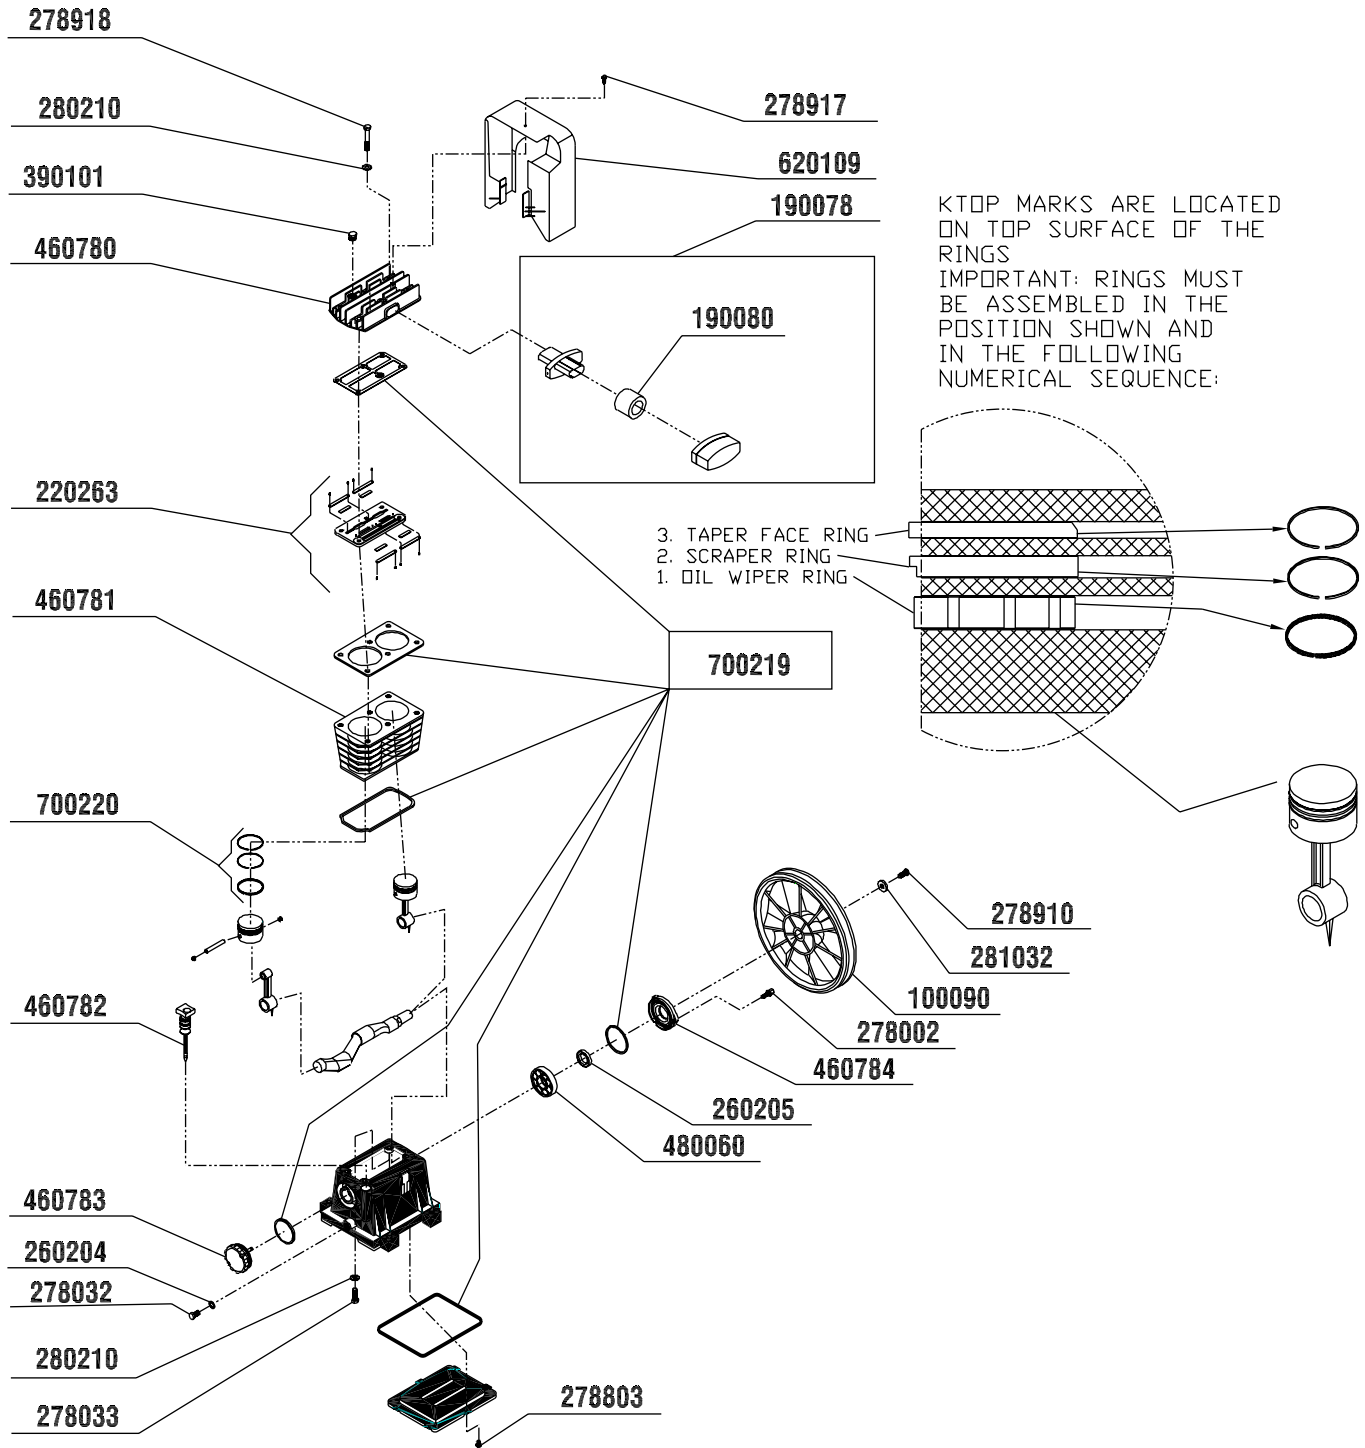

PC2013 2.0 H.P. ELECTRIC AIR COMPRESSOR

Parts Reference Guide

PDAC038-022500-DUBS

MTM007 Issue Date: 02/29/00

© 2000 by SENC0 Products, Inc. Cincinnati, OH 45244- USA

Questions? Comments? call SENC0's toll-free Action-line: 1-800-543-4596 or e-mail: Toolprof@senco.com

PC2013 ELECTRIC AIR COMPRESSOR Parts Reference Guide

SENCO PC2013 2.0 HP ELECTRIC AIR COMPRESSOR

REPLACEMENT PARTS LIST

Part No.	Description
020119	MOTOR
030172	PUMP
070151	GRIP
090037	BUSHING
090045	CORD RELIEF
100035	DRIVE PULLEY
100090	FLYWHEEL
110039	DRIVE BELT
140068	WHEEL
140069	ISOLATOR
150007	HOSE
190078	FILTER ASSEMBLY
190080	FILTER
200314	AXLE SPACER
200420	AXLE
200421	REGULATOR MOUNTING BRACKET
200425	BELT TENSIONER PLATE
200436	BELTGUARD BRACKET
220228	SAFETY RELIEF VALVE
220231	ADJUSTABLE REGULATOR
220257	PRESSURE GAUGE
220258	PILOT VALVE
220263	PLATE
220312	PRESSURE SWITCH
230050	ELBOW
230105	HOSE BARB
230309	STREET TEE
230312	DRAIN VALVE
230348	ADAPTER
240010	NIPPLE
260204	GASKET
260205	SEAL
270015	BOLT
270067	BOLT
270068	BOLT
270121	BOLT
270576	BOLT
278002	BOLT
278032	BOLT
278033	BOLT
278803	BOLT
278909	BOLT
278910	BOLT
278917	SCREW
278918	BOLT
279524	BOLT
280002	WASHER
280022	WASHER
280023	WASHER
280210	WASHER
281032	WASHER
289001	WASHER
300155	LOCKNUT
300157	LOCKNUT
300159	LOCKNUT
303023	NUT
320034	TERMINAL
320440	CORD
330264	WIRE CLIP
340575	LABEL
340815	LABEL
340817	LABEL
340819	LABEL
340822	LABEL
340823	LABEL
340842	LABEL
390101	PLUG
420011	HOSE CLAMP
430073	KEY
430092	PIN
460780	HEAD
460781	CYLINDER
460782	DIPSTICK
460783	CAP
460784	CAP
480060	BEARING
620109	AIR CONVEYOR
700219	GASKET SET
700220	RING SET
854011	BELTGUARD BACK
854013	TUBE
854014	TUBE
854015	AIR TANK
854016	BELTGUARD