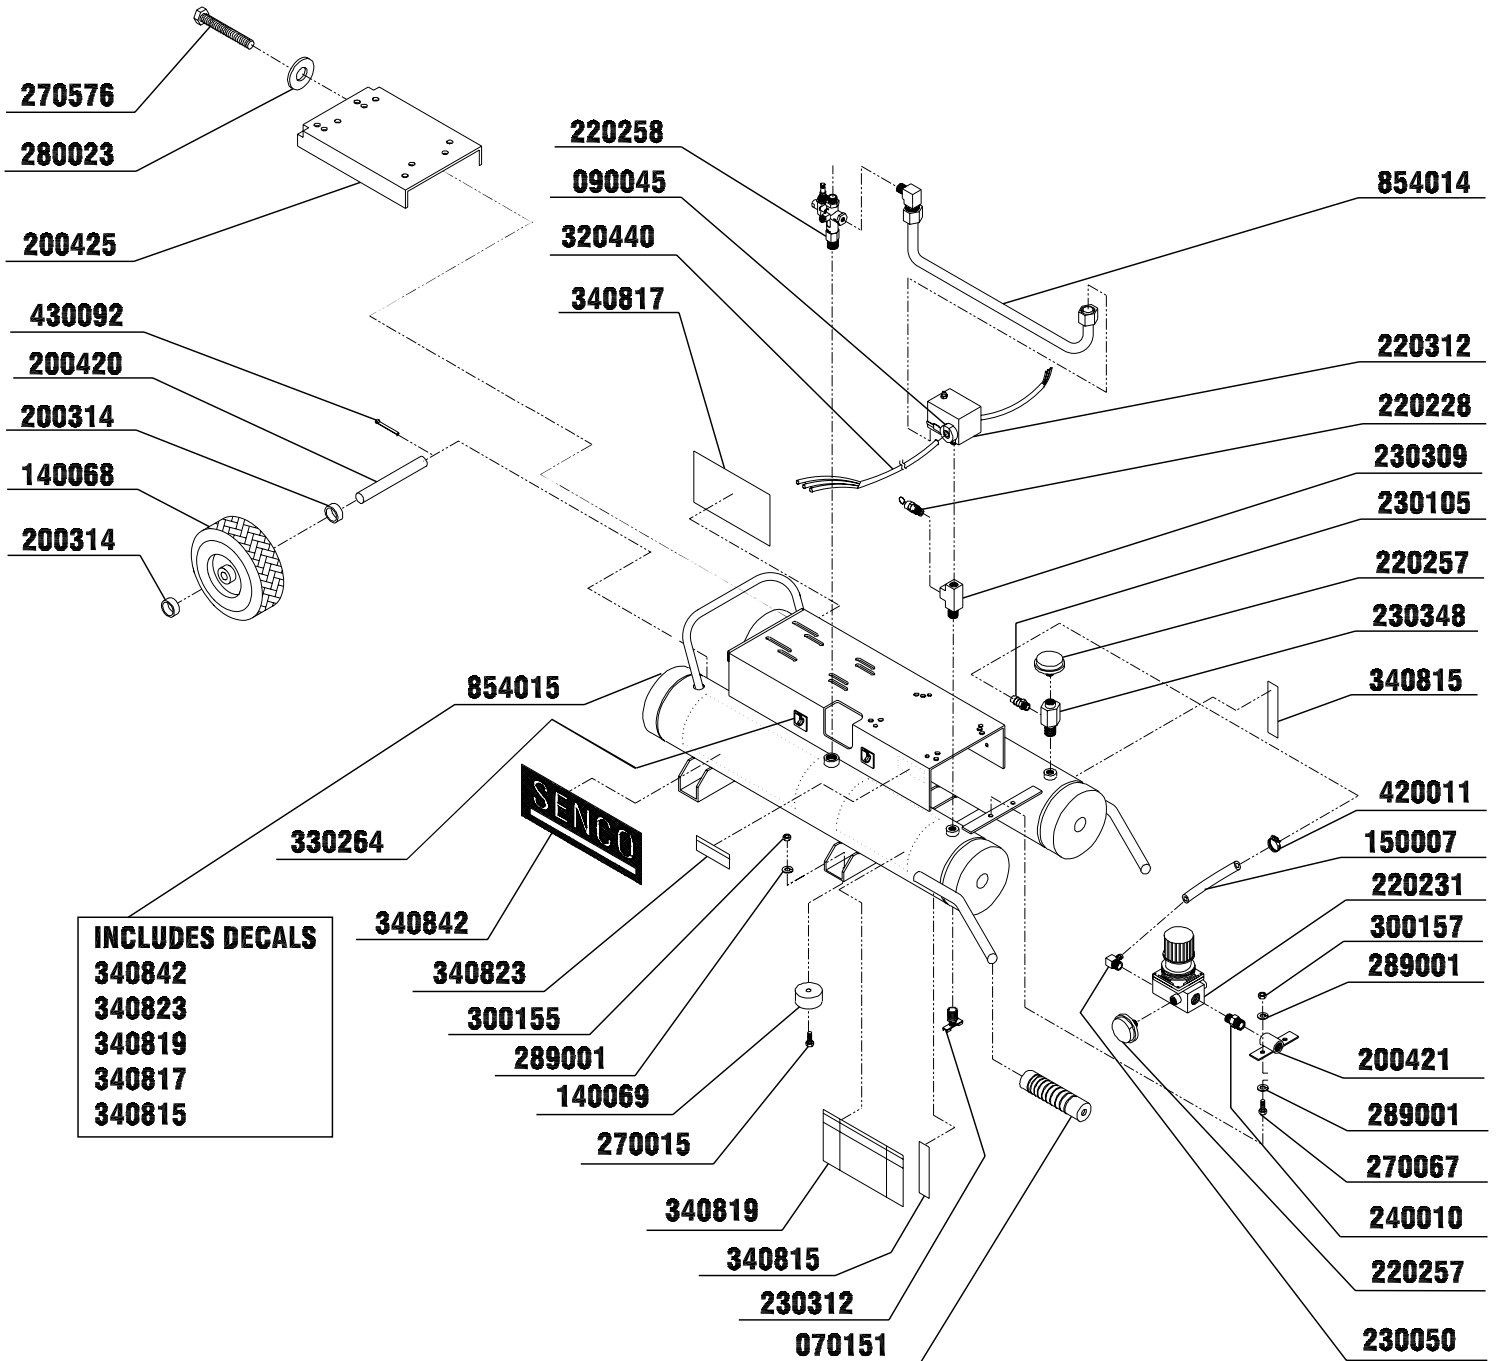

PC2013 2.0 H.P. ELECTRIC AIR COMPRESSOR

Parts Reference Guide

PDAC038-022500-DUBS

MTM007 Issue Date: 02/29/00

© 2000 by SENC0 Products, Inc. Cincinnati, OH 45244- USA

Questions? Comments? call SENC0's toll-free Action-line: 1-800-543-4596 or e-mail: Toolprof@senco.com

PC2013 ELECTRIC AIR COMPRESSOR Parts Reference Guide

SENCO PC2013 2.0 HP ELECTRIC AIR COMPRESSOR

REPLACEMENT PARTS LIST

Part No.	Description
020119	MOTOR
030172	PUMP
070151	GRIP
090037	BUSHING
090045	CORD RELIEF
100035	DRIVE PULLEY
100090	FLYWHEEL
110039	DRIVE BELT
140068	WHEEL
140069	ISOLATOR
150007	HOSE
190078	FILTER ASSEMBLY
190080	FILTER
200314	AXLE SPACER
200420	AXLE
200421	REGULATOR MOUNTING BRACKET
200425	BELT TENSIONER PLATE
200436	BELTGUARD BRACKET
220228	SAFETY RELIEF VALVE
220231	ADJUSTABLE REGULATOR
220257	PRESSURE GAUGE
220258	PILOT VALVE
220263	PLATE
220312	PRESSURE SWITCH
230050	ELBOW
230105	HOSE BARB
230309	STREET TEE
230312	DRAIN VALVE
230348	ADAPTER
240010	NIPPLE
260204	GASKET
260205	SEAL
270015	BOLT
270067	BOLT
270068	BOLT
270121	BOLT
270576	BOLT
278002	BOLT
278032	BOLT
278033	BOLT
278803	BOLT
278909	BOLT
278910	BOLT
278917	SCREW
278918	BOLT
279524	BOLT
280002	WASHER
280022	WASHER
280023	WASHER
280210	WASHER
281032	WASHER
289001	WASHER
300155	LOCKNUT
300157	LOCKNUT
300159	LOCKNUT
303023	NUT
320034	TERMINAL
320440	CORD
330264	WIRE CLIP
340575	LABEL
340815	LABEL
340817	LABEL
340819	LABEL
340822	LABEL
340823	LABEL
340842	LABEL
390101	PLUG
420011	HOSE CLAMP
430073	KEY
430092	PIN
460780	HEAD
460781	CYLINDER
460782	DIPSTICK
460783	CAP
460784	CAP
480060	BEARING
620109	AIR CONVEYOR
700219	GASKET SET
700220	RING SET
854011	BELTGUARD BACK
854013	TUBE
854014	TUBE
854015	AIR TANK
854016	BELTGUARD