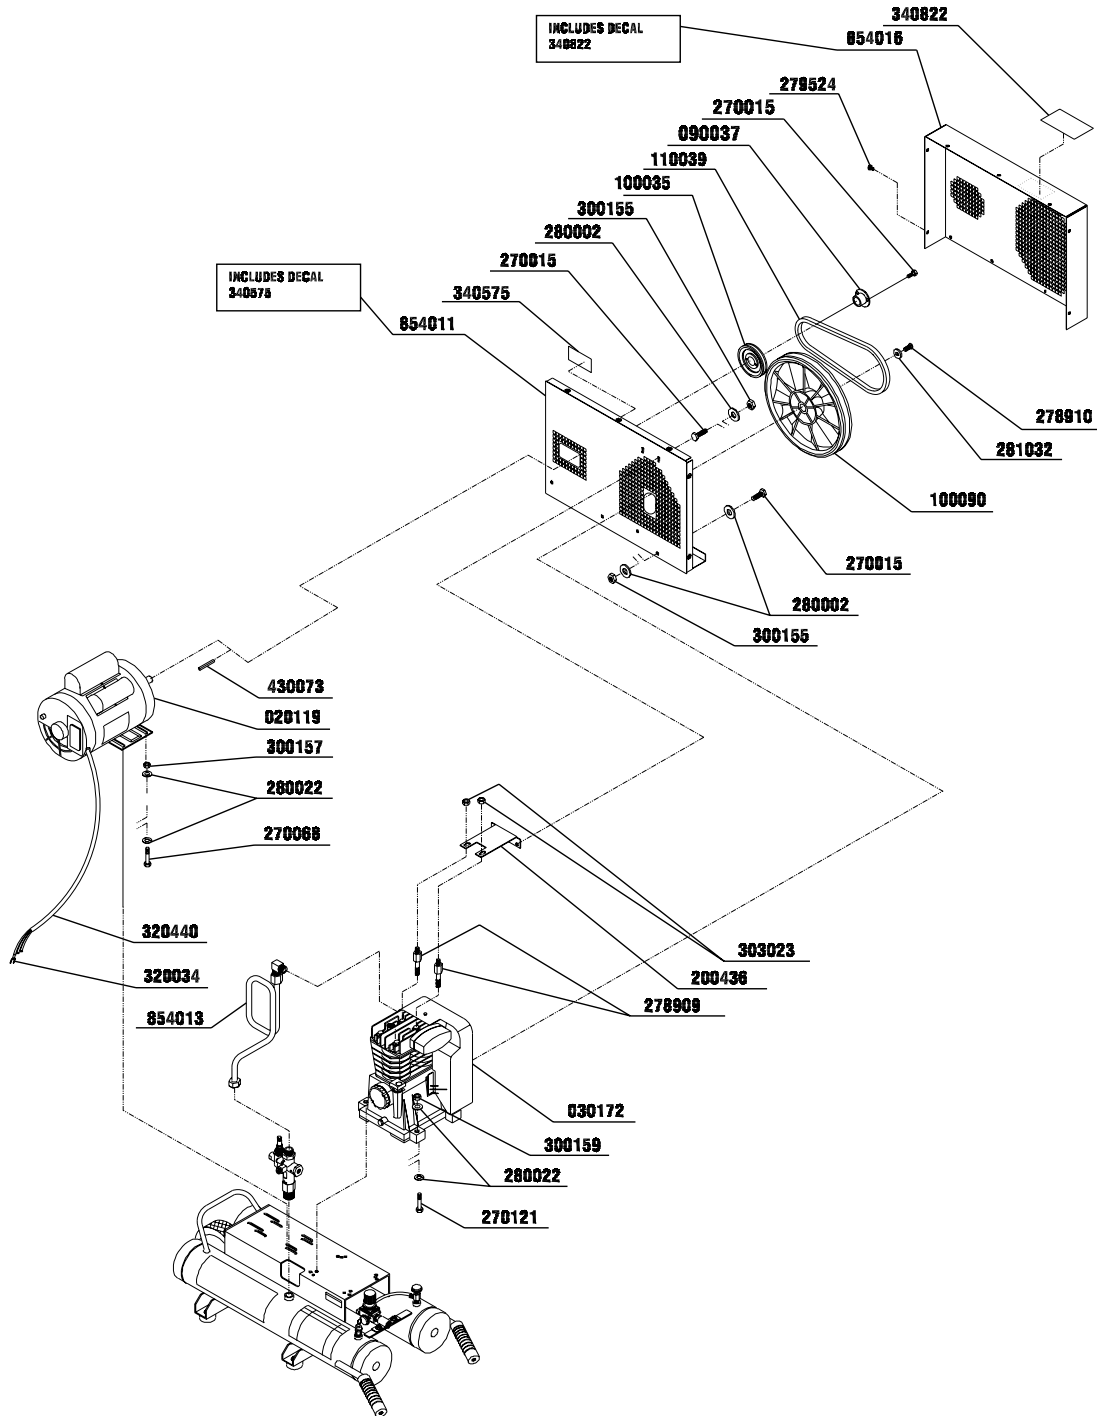

PC2013 2.0 H.P. ELECTRIC AIR COMPRESSOR

Parts Reference Guide

PDAC038-022500-DUBS

MTM007 Issue Date: 02/29/00

© 2000 by SENC0 Products, Inc. Cincinnati, OH 45244- USA

Questions? Comments? call SENC0's toll-free Action-line: 1-800-543-4596 or e-mail: Toolprof@senco.com

PC2013 ELECTRIC AIR COMPRESSOR Parts Reference Guide

SENCO PC2013 2.0 HP ELECTRIC AIR COMPRESSOR

REPLACEMENT PARTS LIST

Part No.	Description
020119	MOTOR
030172	PUMP
070151	GRIP
090037	BUSHING
090045	CORD RELIEF
100035	DRIVE PULLEY
100090	FLYWHEEL
110039	DRIVE BELT
140068	WHEEL
140069	ISOLATOR
150007	HOSE
190078	FILTER ASSEMBLY
190080	FILTER
200314	AXLE SPACER
200420	AXLE
200421	REGULATOR MOUNTING BRACKET
200425	BELT TENSIONER PLATE
200436	BELTGUARD BRACKET
220228	SAFETY RELIEF VALVE
220231	ADJUSTABLE REGULATOR
220257	PRESSURE GAUGE
220258	PILOT VALVE
220263	PLATE
220312	PRESSURE SWITCH
230050	ELBOW
230105	HOSE BARB
230309	STREET TEE
230312	DRAIN VALVE
230348	ADAPTER
240010	NIPPLE
260204	GASKET
260205	SEAL
270015	BOLT
270067	BOLT
270068	BOLT
270121	BOLT
270576	BOLT
278002	BOLT
278032	BOLT
278033	BOLT
278803	BOLT
278909	BOLT
278910	BOLT
278917	SCREW
278918	BOLT
279524	BOLT
280002	WASHER
280022	WASHER
280023	WASHER
280210	WASHER
281032	WASHER
289001	WASHER
300155	LOCKNUT
300157	LOCKNUT
300159	LOCKNUT
303023	NUT
320034	TERMINAL
320440	CORD
330264	WIRE CLIP
340575	LABEL
340815	LABEL
340817	LABEL
340819	LABEL
340822	LABEL
340823	LABEL
340842	LABEL
390101	PLUG
420011	HOSE CLAMP
430073	KEY
430092	PIN
460780	HEAD
460781	CYLINDER
460782	DIPSTICK
460783	CAP
460784	CAP
480060	BEARING
620109	AIR CONVEYOR
700219	GASKET SET
700220	RING SET
854011	BELTGUARD BACK
854013	TUBE
854014	TUBE
854015	AIR TANK
854016	BELTGUARD