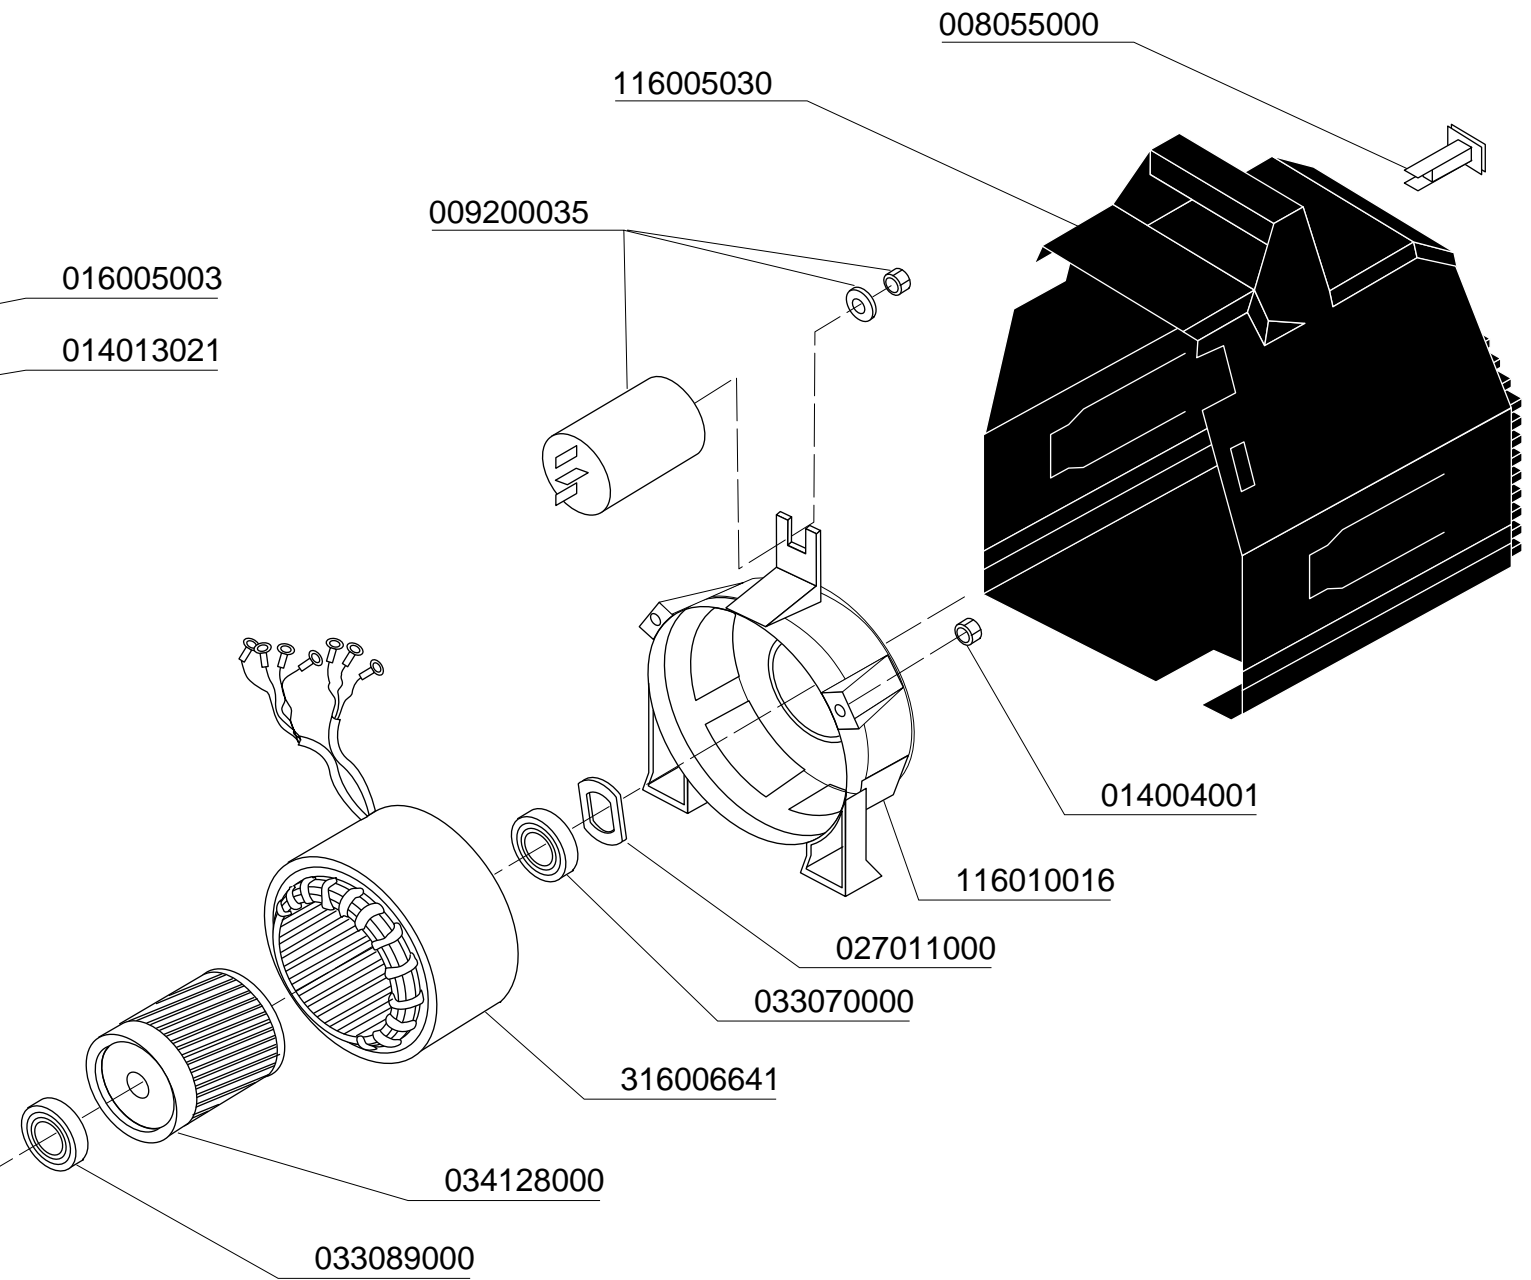

PC2002 ELECTRIC AIR COMPRESSOR

Parts Reference Guide

PDAC015-121297-DUBS

PC2002 ELECTRIC AIR COMPRESSOR Parts Reference Guide

SENCO PC2002 ELECTRIC AIR COMPRESSOR

REPLACEMENT PARTS LIST

Part No. Description

120HB0000V	TANK
014013042	SCREW
116011006	RUBBER FEET
022003000	PETCOCK DRAIN
347035000	CHECK VALVE
047113001	SEAL
047113002	TAPERED SPRING
047113003	SEAL
199384000	PLUG
321028000	PRESSURE SWITCH
347027000	RELIEF VALVE
011017000	NIPPLE
319021000	PRESSURE REGULATOR
022016000	COUPLER
330006000	PRESSURE GAUGE
330004000	PRESSURE GAUGE
164A08200	POWER CABLE
046001000	RILSAN TUBE
120HB0003	DELIVERY TUBE
014013046	SCREW
317028000	INTAKE FILTER
016005009	HEAD
014013027	SCREW
010058000	O-RING
016005003	MANIFOLD
014013021	SCREW
116005017	HEAD SEAL
416005008	VALVE HOLDER PLATE
010057000	O-RING
016005007	CYLINDER
033059000	BEARING
416005003	PISTON ASSEMBLY
116005010	FAN COVER
014001022	SCREW
116010013	WASHER
116010004	FAN
116010006	CRANKSHAFT
016010007	CASING
014002122	SCREW
033089000	BEARING
034128000	ROTOR
316006641	STATOR
033070000	BEARING
027011000	BALANCING RING
116010016	COVER