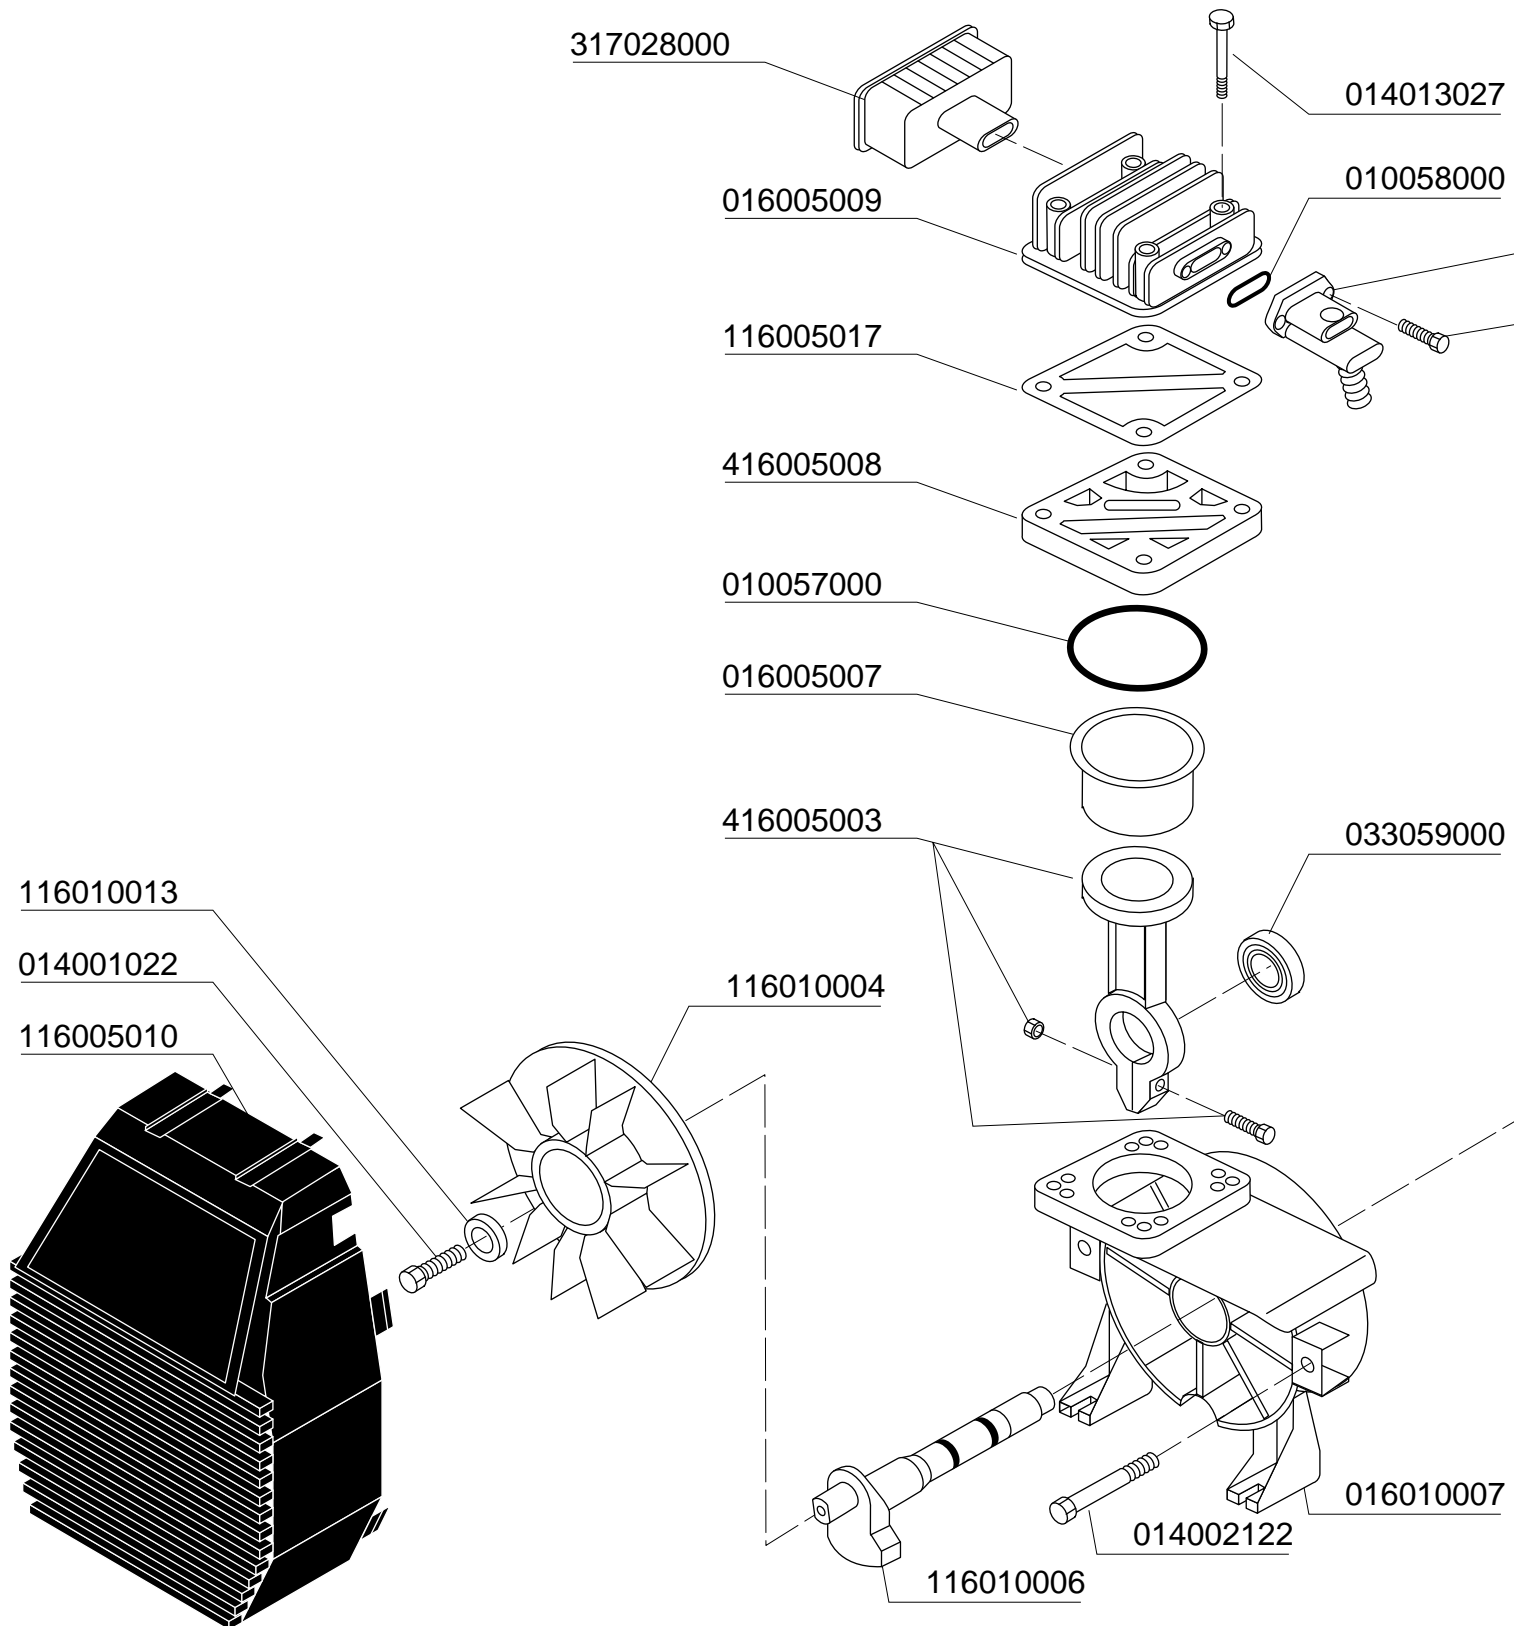

PC2002 ELECTRIC AIR COMPRESSOR

Parts Reference Guide

PDAC015-121297-DUBS

PC2002 ELECTRIC AIR COMPRESSOR Parts Reference Guide

SENCO PC2002 ELECTRIC AIR COMPRESSOR

REPLACEMENT PARTS LIST

Part No. Description

120HB0000V	TANK
014013042	SCREW
116011006	RUBBER FEET
022003000	PETCOCK DRAIN
347035000	CHECK VALVE
047113001	SEAL
047113002	TAPERED SPRING
047113003	SEAL
199384000	PLUG
321028000	PRESSURE SWITCH
347027000	RELIEF VALVE
011017000	NIPPLE
319021000	PRESSURE REGULATOR
022016000	COUPLER
330006000	PRESSURE GAUGE
330004000	PRESSURE GAUGE
164A08200	POWER CABLE
046001000	RILSAN TUBE
120HB0003	DELIVERY TUBE
014013046	SCREW
317028000	INTAKE FILTER
016005009	HEAD
014013027	SCREW
010058000	O-RING
016005003	MANIFOLD
014013021	SCREW
116005017	HEAD SEAL
416005008	VALVE HOLDER PLATE
010057000	O-RING
016005007	CYLINDER
033059000	BEARING
416005003	PISTON ASSEMBLY
116005010	FAN COVER
014001022	SCREW
116010013	WASHER
116010004	FAN
116010006	CRANKSHAFT
016010007	CASING
014002122	SCREW
033089000	BEARING
034128000	ROTOR
316006641	STATOR
033070000	BEARING
027011000	BALANCING RING
116010016	COVER