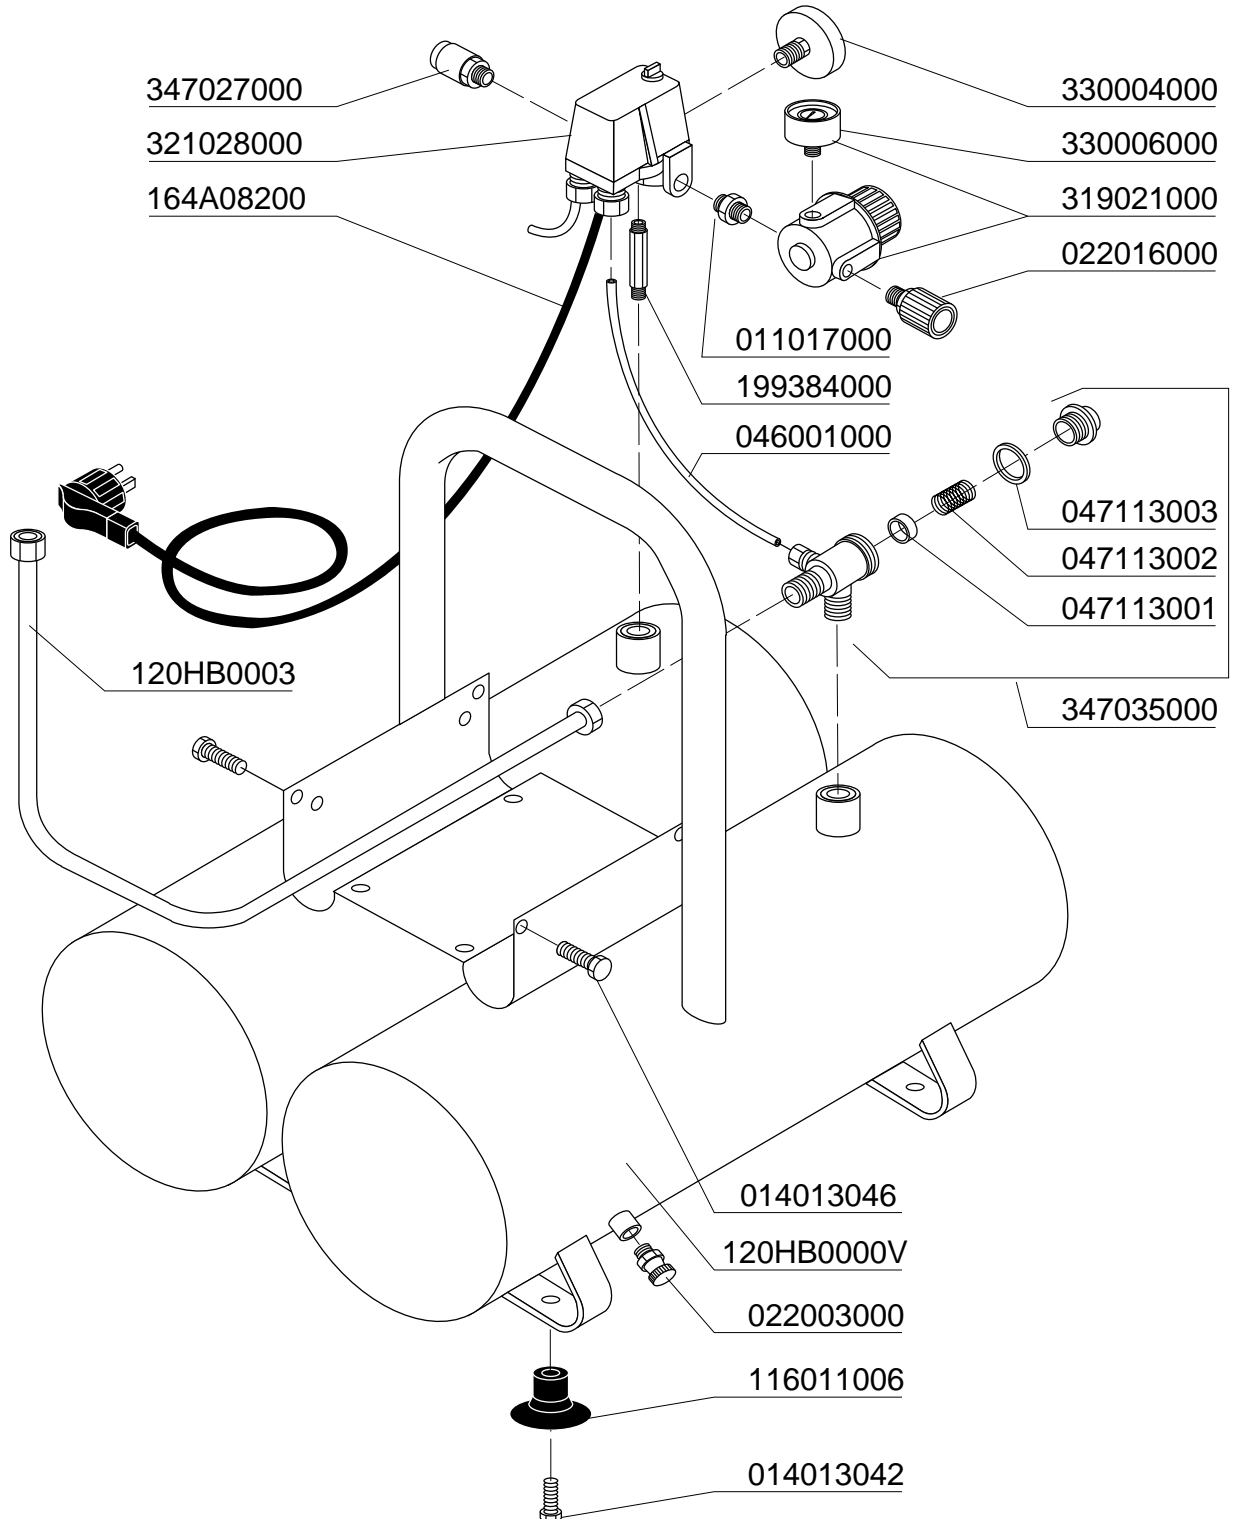

PC2002 ELECTRIC AIR COMPRESSOR

Parts Reference Guide

PDAC015-121297-DUBS

PC2002 ELECTRIC AIR COMPRESSOR Parts Reference Guide

SENCO PC2002 ELECTRIC AIR COMPRESSOR

REPLACEMENT PARTS LIST

Part No. Description

120HB0000V	TANK
014013042	SCREW
116011006	RUBBER FEET
022003000	PETCOCK DRAIN
347035000	CHECK VALVE
047113001	SEAL
047113002	TAPERED SPRING
047113003	SEAL
199384000	PLUG
321028000	PRESSURE SWITCH
347027000	RELIEF VALVE
011017000	NIPPLE
319021000	PRESSURE REGULATOR
022016000	COUPLER
330006000	PRESSURE GAUGE
330004000	PRESSURE GAUGE
164A08200	POWER CABLE
046001000	RILSAN TUBE
120HB0003	DELIVERY TUBE
014013046	SCREW
317028000	INTAKE FILTER
016005009	HEAD
014013027	SCREW
010058000	O-RING
016005003	MANIFOLD
014013021	SCREW
116005017	HEAD SEAL
416005008	VALVE HOLDER PLATE
010057000	O-RING
016005007	CYLINDER
033059000	BEARING
416005003	PISTON ASSEMBLY
116005010	FAN COVER
014001022	SCREW
116010013	WASHER
116010004	FAN
116010006	CRANKSHAFT
016010007	CASING
014002122	SCREW
033089000	BEARING
034128000	ROTOR
316006641	STATOR
033070000	BEARING
027011000	BALANCING RING
116010016	COVER