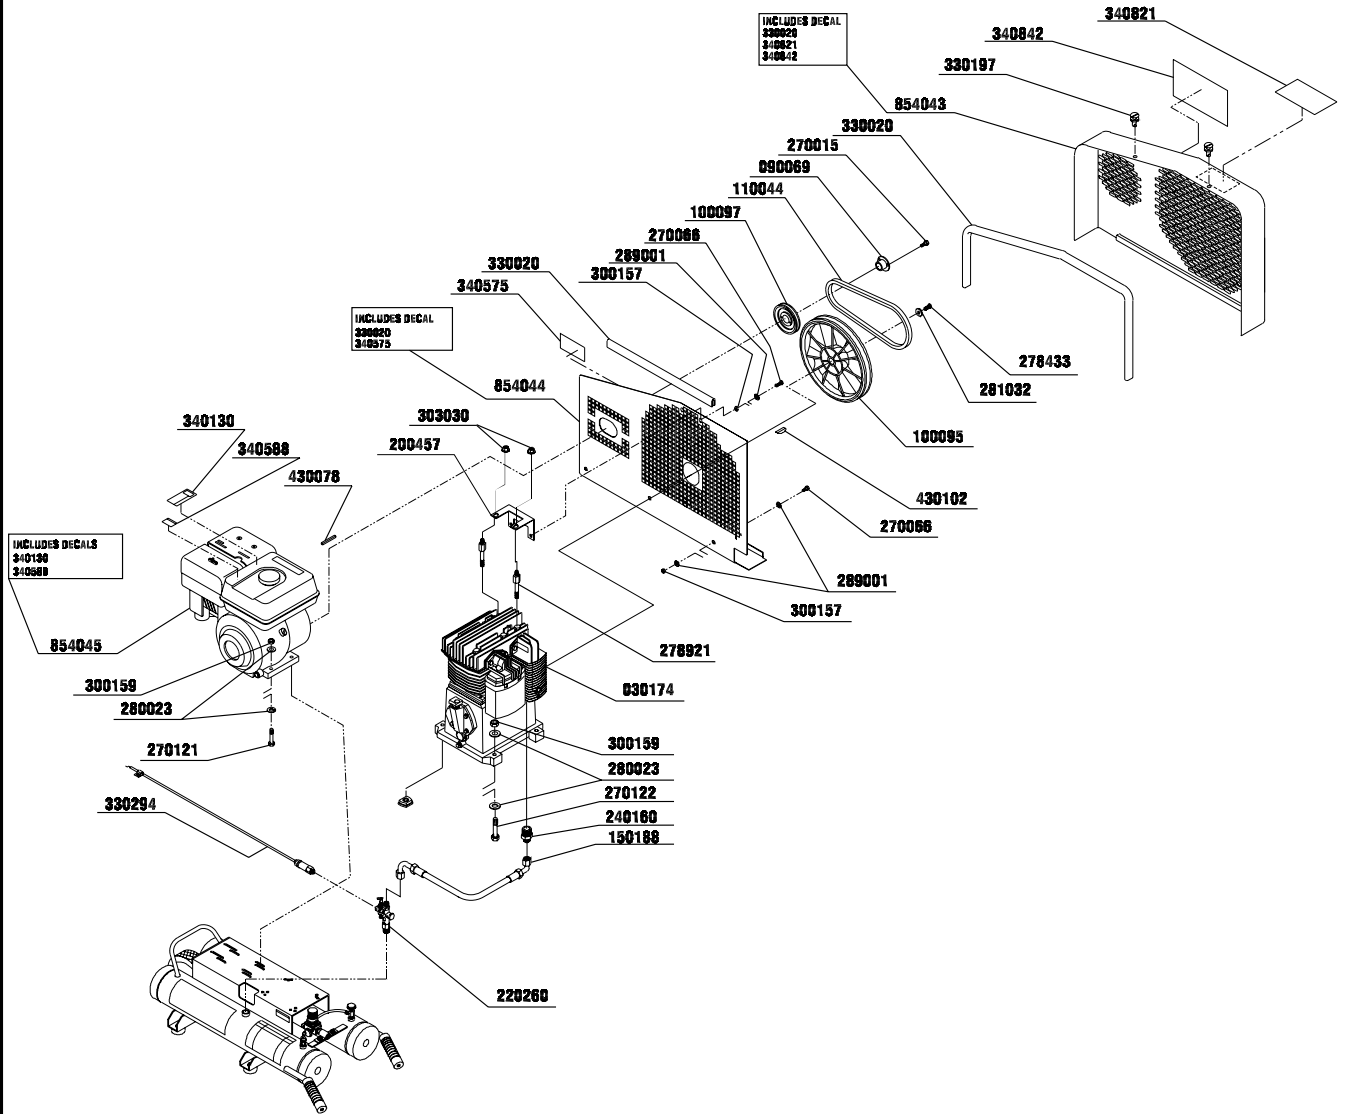

## Parts Reference Guide

PDAC040-041700-DUBS

MTM009 Issue Date: 04/30/00

© 2000 by Senco Products, Inc. Cincinnati, OH 45244- USA

Questions? Comments? call Senco's toll-free Action-line: 1-800-543-4596 or e-mail: Toolprof@senco.com

# PC2015 GASOLINE AIR COMPRESSOR Parts Reference Guide

OMAC0073-041400-DUBS

## REPLACEMENT PARTS LIST

Part No.	Description
030174	PUMP
070151	GRIP
090069	BUSHING
100095	FLYWHEEL
100097	DRIVE PULLEY
110044	BELT DRIVE
140068	WHEEL
140069	ISOLATOR
150007	HOSE
150188	HOSE
190086	FILTER ASSEMBLY
190087	FILTER ELEMENT
200314	AXLE SPACER
200420	AXLE
200421	REGULATOR MOUNTING BRACKET
200457	BELTGUARD BRACKET
200468	BELT TENSIONER PLATE
220228	SAFETY RELIEF VALVE
220231	ADJUSTABLE REGULATOR
220257	PRESSURE GAUGE
220260	PILOT VALVE
220283	PLATE
230050	ELBOW
230053	ELBOW
230111	BUSHING
230127	STREET TEE
230312	DRAIN VALVE
240010	NIPPLE
240160	ADAPTER
250439	O-RING
250440	O-RING
260208	SEAL
270015	BOLT
270066	BOLT
270067	BOLT
270121	BOLT
270122	BOLT
270576	BOLT
278002	BOLT
278032	BOLT
278033	BOLT
278433	BOLT
278803	BOLT
278908	BOLT
278921	BOLT
278934	BOLT
280002	WASHER
280023	WASHER
281032	WASHER
289001	WASHER
300155	LOCKNUT
300157	LOCKNUT
300159	LOCKNUT
303030	FLANGE NUT
330020	EDGING
330197	FASTENER
330294	THROTTLE CONTROL
340130	LABEL
340575	LABEL
340588	LABEL
340815	LABEL
340817	LABEL
340819	LABEL
340821	LABEL
340823	LABEL
340842	LABEL
390106	PLUG
420011	HOSE CLAMP
430078	KEY
430092	COTTER PIN
430102	KEY
460814	AIR OUTLET
460815	INNER COOLER
460816	COVER
460817	CYLINDER
460818	PLUG
460819	CAP
460820	SIGHT GLASS
460821	ISOLATOR
460822	CAP
460823	HEAD
480024	BEARING
480060	BEARING
700238	RING SET
700239	RING SET
700240	GASKET
854043	BELTGUARD
854044	BELTGUARD
854045	ENGINE
854046	AIR TANK