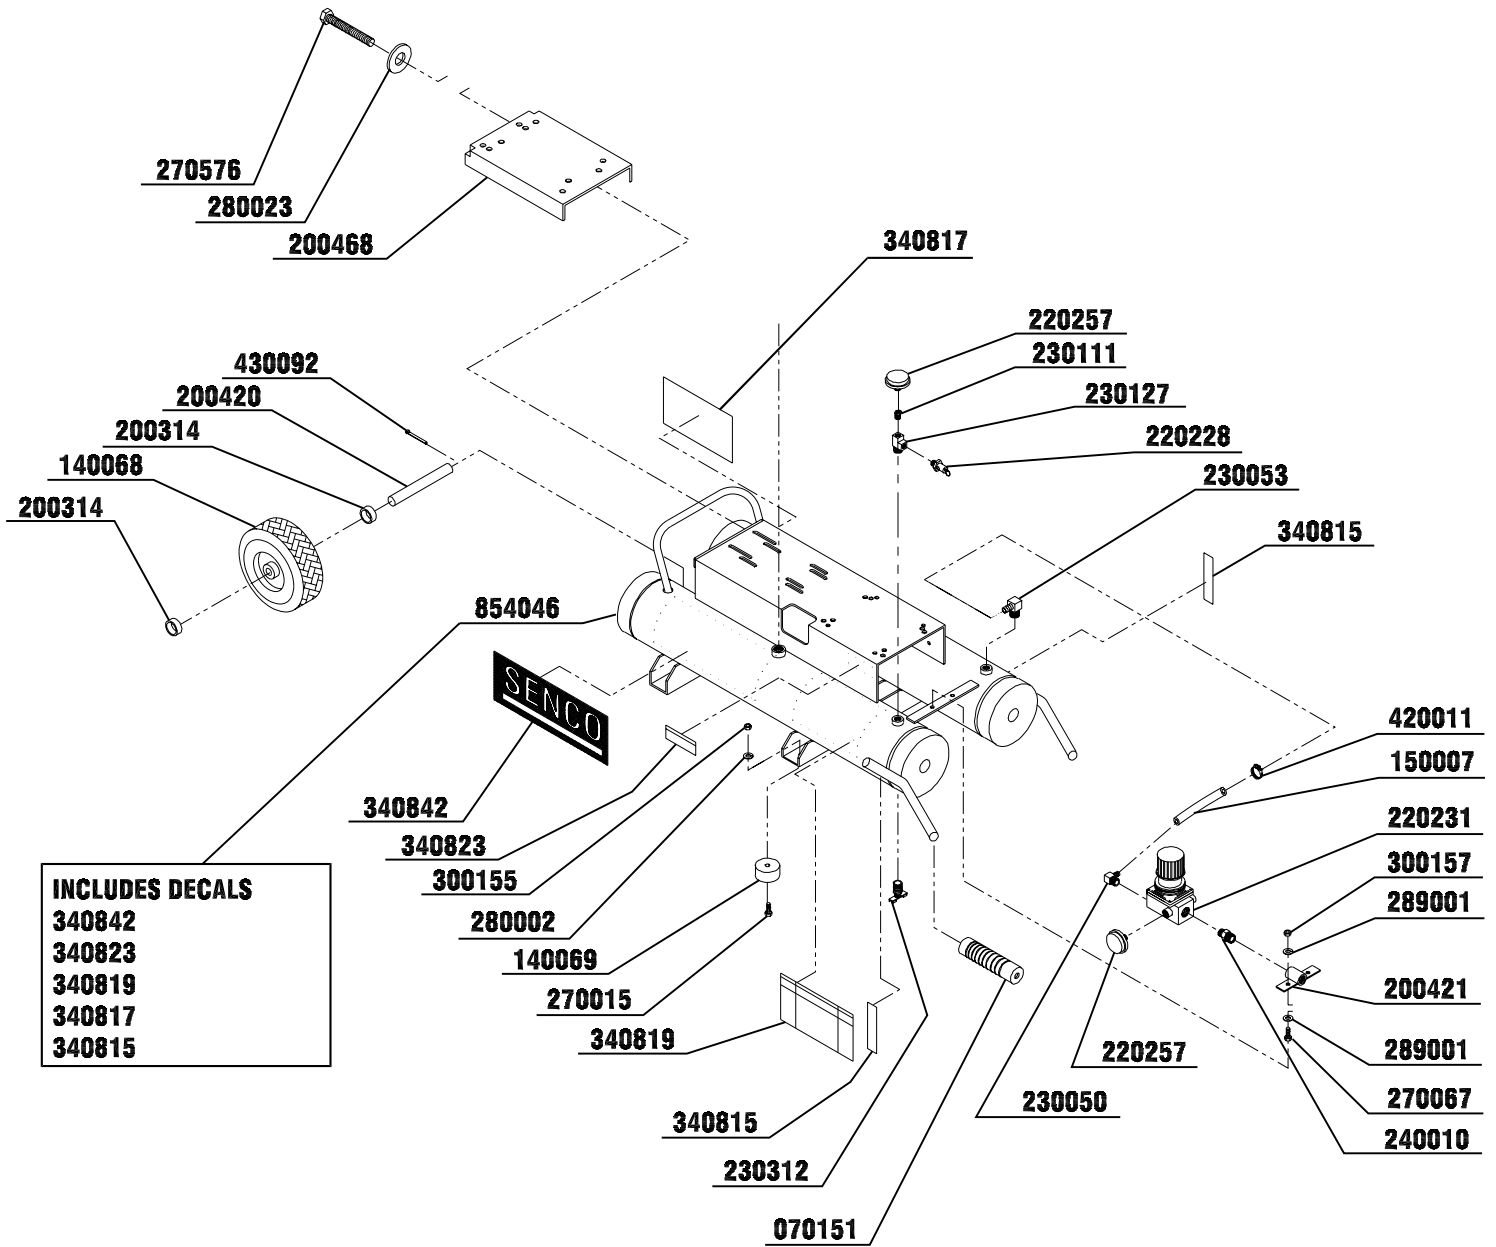

## Parts Reference Guide

PDAC040-041700-DUBS

MTM009 Issue Date: 04/30/00

© 2000 by Senco Products, Inc. Cincinnati, OH 45244- USA

Questions? Comments? call Senco's toll-free Action-line: 1-800-543-4596 or e-mail: Toolprof@senco.com

# PC2015 GASOLINE AIR COMPRESSOR Parts Reference Guide

OMAC0073-041400-DUBS

## REPLACEMENT PARTS LIST

Part No.	Description
030174	PUMP
070151	GRIP
090069	BUSHING
100095	FLYWHEEL
100097	DRIVE PULLEY
110044	BELT DRIVE
140068	WHEEL
140069	ISOLATOR
150007	HOSE
150188	HOSE
190086	FILTER ASSEMBLY
190087	FILTER ELEMENT
200314	AXLE SPACER
200420	AXLE
200421	REGULATOR MOUNTING BRACKET
200457	BELTGUARD BRACKET
200468	BELT TENSIONER PLATE
220228	SAFETY RELIEF VALVE
220231	ADJUSTABLE REGULATOR
220257	PRESSURE GAUGE
220260	PILOT VALVE
220283	PLATE
230050	ELBOW
230053	ELBOW
230111	BUSHING
230127	STREET TEE
230312	DRAIN VALVE
240010	NIPPLE
240160	ADAPTER
250439	O-RING
250440	O-RING
260208	SEAL
270015	BOLT
270066	BOLT
270067	BOLT
270121	BOLT
270122	BOLT
270576	BOLT
278002	BOLT
278032	BOLT
278033	BOLT
278433	BOLT
278803	BOLT
278908	BOLT
278921	BOLT
278934	BOLT
280002	WASHER
280023	WASHER
281032	WASHER
289001	WASHER
300155	LOCKNUT
300157	LOCKNUT
300159	LOCKNUT
303030	FLANGE NUT
330020	EDGING
330197	FASTENER
330294	THROTTLE CONTROL
340130	LABEL
340575	LABEL
340588	LABEL
340815	LABEL
340817	LABEL
340819	LABEL
340821	LABEL
340823	LABEL
340842	LABEL
390106	PLUG
420011	HOSE CLAMP
430078	KEY
430092	COTTER PIN
430102	KEY
460814	AIR OUTLET
460815	INNER COOLER
460816	COVER
460817	CYLINDER
460818	PLUG
460819	CAP
460820	SIGHT GLASS
460821	ISOLATOR
460822	CAP
460823	HEAD
480024	BEARING
480060	BEARING
700238	RING SET
700239	RING SET
700240	GASKET
854043	BELTGUARD
854044	BELTGUARD
854045	ENGINE
854046	AIR TANK