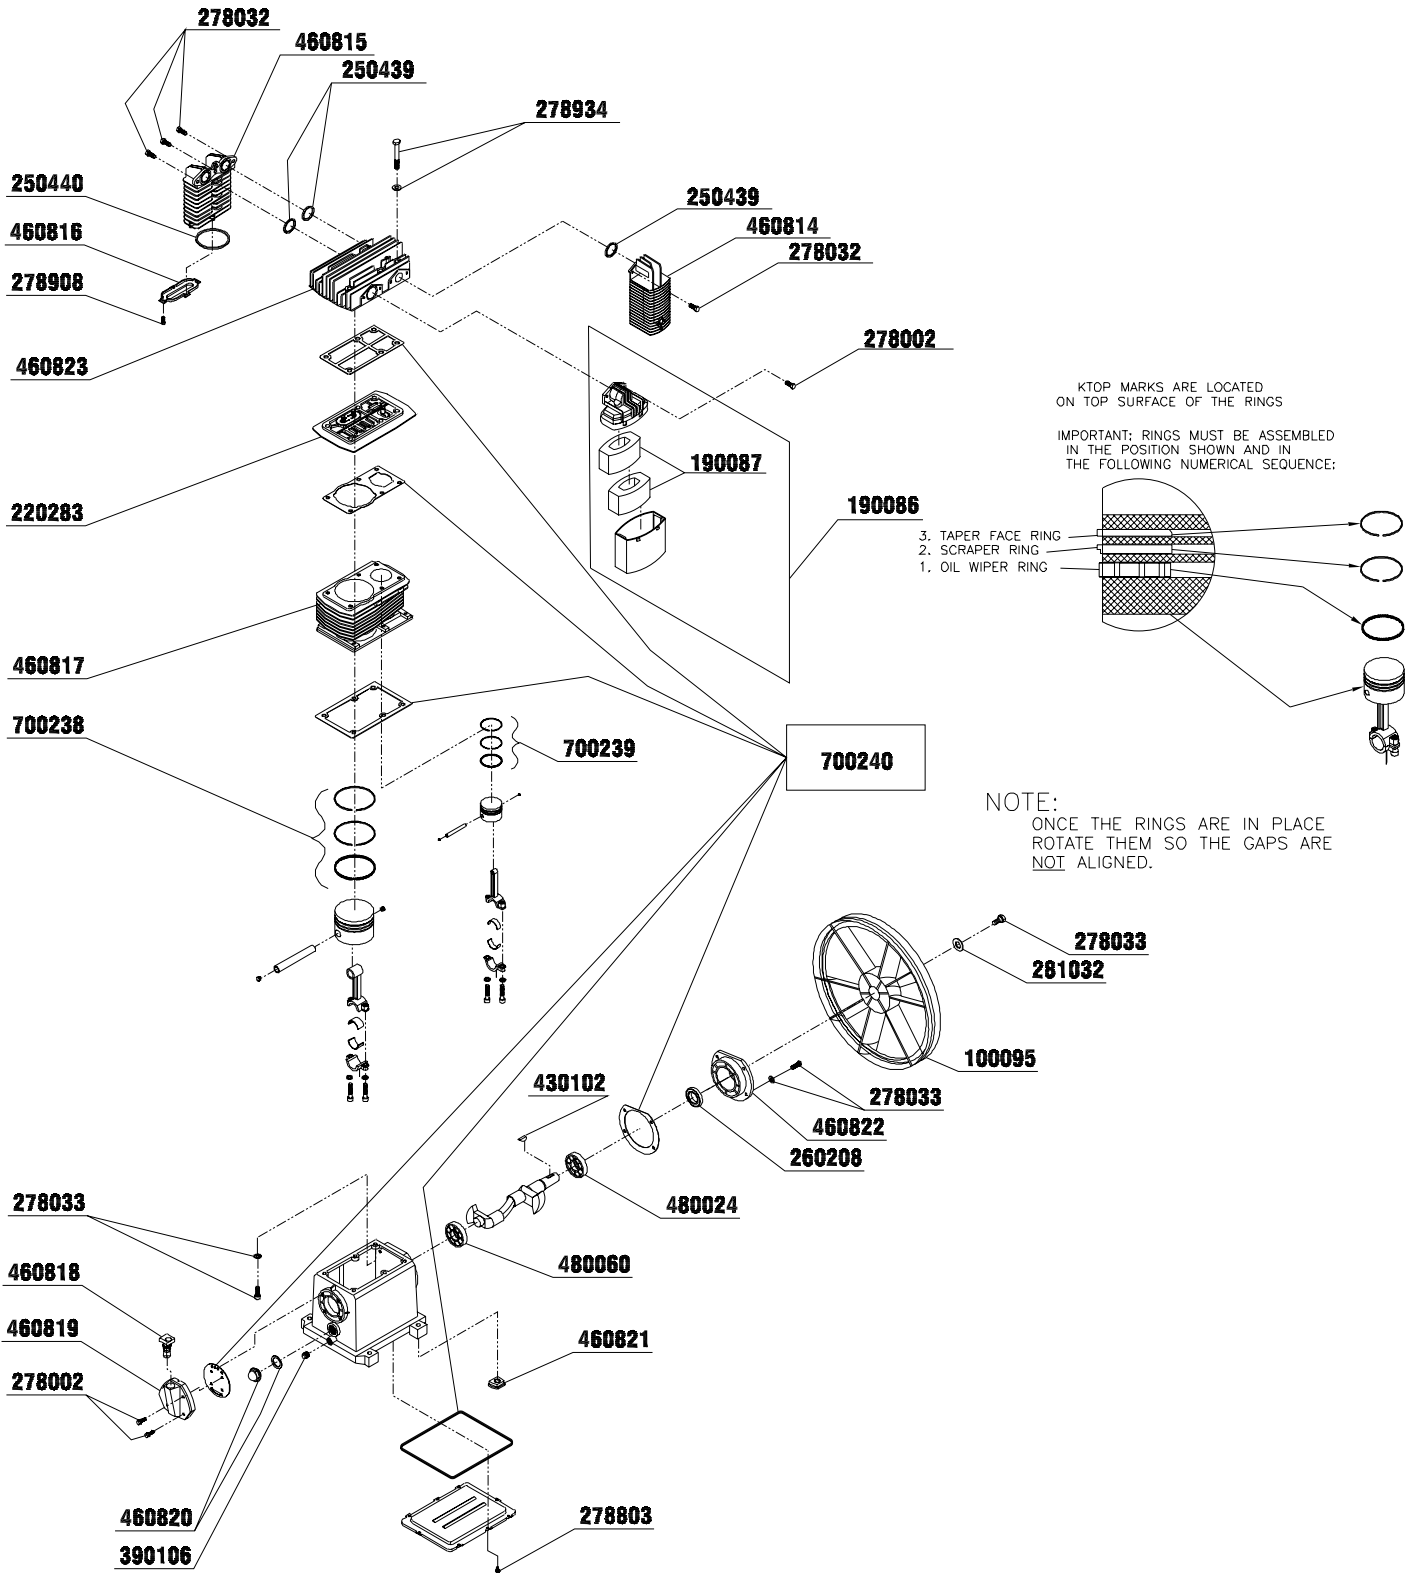

## Parts Reference Guide

PDAC040-041700-DUBS

MTM009 Issue Date: 04/30/00

© 2000 by Senco Products, Inc. Cincinnati, OH 45244- USA

Questions? Comments? call Senco's toll-free Action-line: 1-800-543-4596 or e-mail: Toolprof@senco.com

# PC2015 GASOLINE AIR COMPRESSOR Parts Reference Guide

OMAC0073-041400-DUBS

## REPLACEMENT PARTS LIST

Part No.	Description
030174	PUMP
070151	GRIP
090069	BUSHING
100095	FLYWHEEL
100097	DRIVE PULLEY
110044	BELT DRIVE
140068	WHEEL
140069	ISOLATOR
150007	HOSE
150188	HOSE
190086	FILTER ASSEMBLY
190087	FILTER ELEMENT
200314	AXLE SPACER
200420	AXLE
200421	REGULATOR MOUNTING BRACKET
200457	BELTGUARD BRACKET
200468	BELT TENSIONER PLATE
220228	SAFETY RELIEF VALVE
220231	ADJUSTABLE REGULATOR
220257	PRESSURE GAUGE
220260	PILOT VALVE
220283	PLATE
230050	ELBOW
230053	ELBOW
230111	BUSHING
230127	STREET TEE
230312	DRAIN VALVE
240010	NIPPLE
240160	ADAPTER
250439	O-RING
250440	O-RING
260208	SEAL
270015	BOLT
270066	BOLT
270067	BOLT
270121	BOLT
270122	BOLT
270576	BOLT
278002	BOLT
278032	BOLT
278033	BOLT
278433	BOLT
278803	BOLT
278908	BOLT
278921	BOLT
278934	BOLT
280002	WASHER
280023	WASHER
281032	WASHER
289001	WASHER
300155	LOCKNUT
300157	LOCKNUT
300159	LOCKNUT
303030	FLANGE NUT
330020	EDGING
330197	FASTENER
330294	THROTTLE CONTROL
340130	LABEL
340575	LABEL
340588	LABEL
340815	LABEL
340817	LABEL
340819	LABEL
340821	LABEL
340823	LABEL
340842	LABEL
390106	PLUG
420011	HOSE CLAMP
430078	KEY
430092	COTTER PIN
430102	KEY
460814	AIR OUTLET
460815	INNER COOLER
460816	COVER
460817	CYLINDER
460818	PLUG
460819	CAP
460820	SIGHT GLASS
460821	ISOLATOR
460822	CAP
460823	HEAD
480024	BEARING
480060	BEARING
700238	RING SET
700239	RING SET
700240	GASKET
854043	BELTGUARD
854044	BELTGUARD
854045	ENGINE
854046	AIR TANK