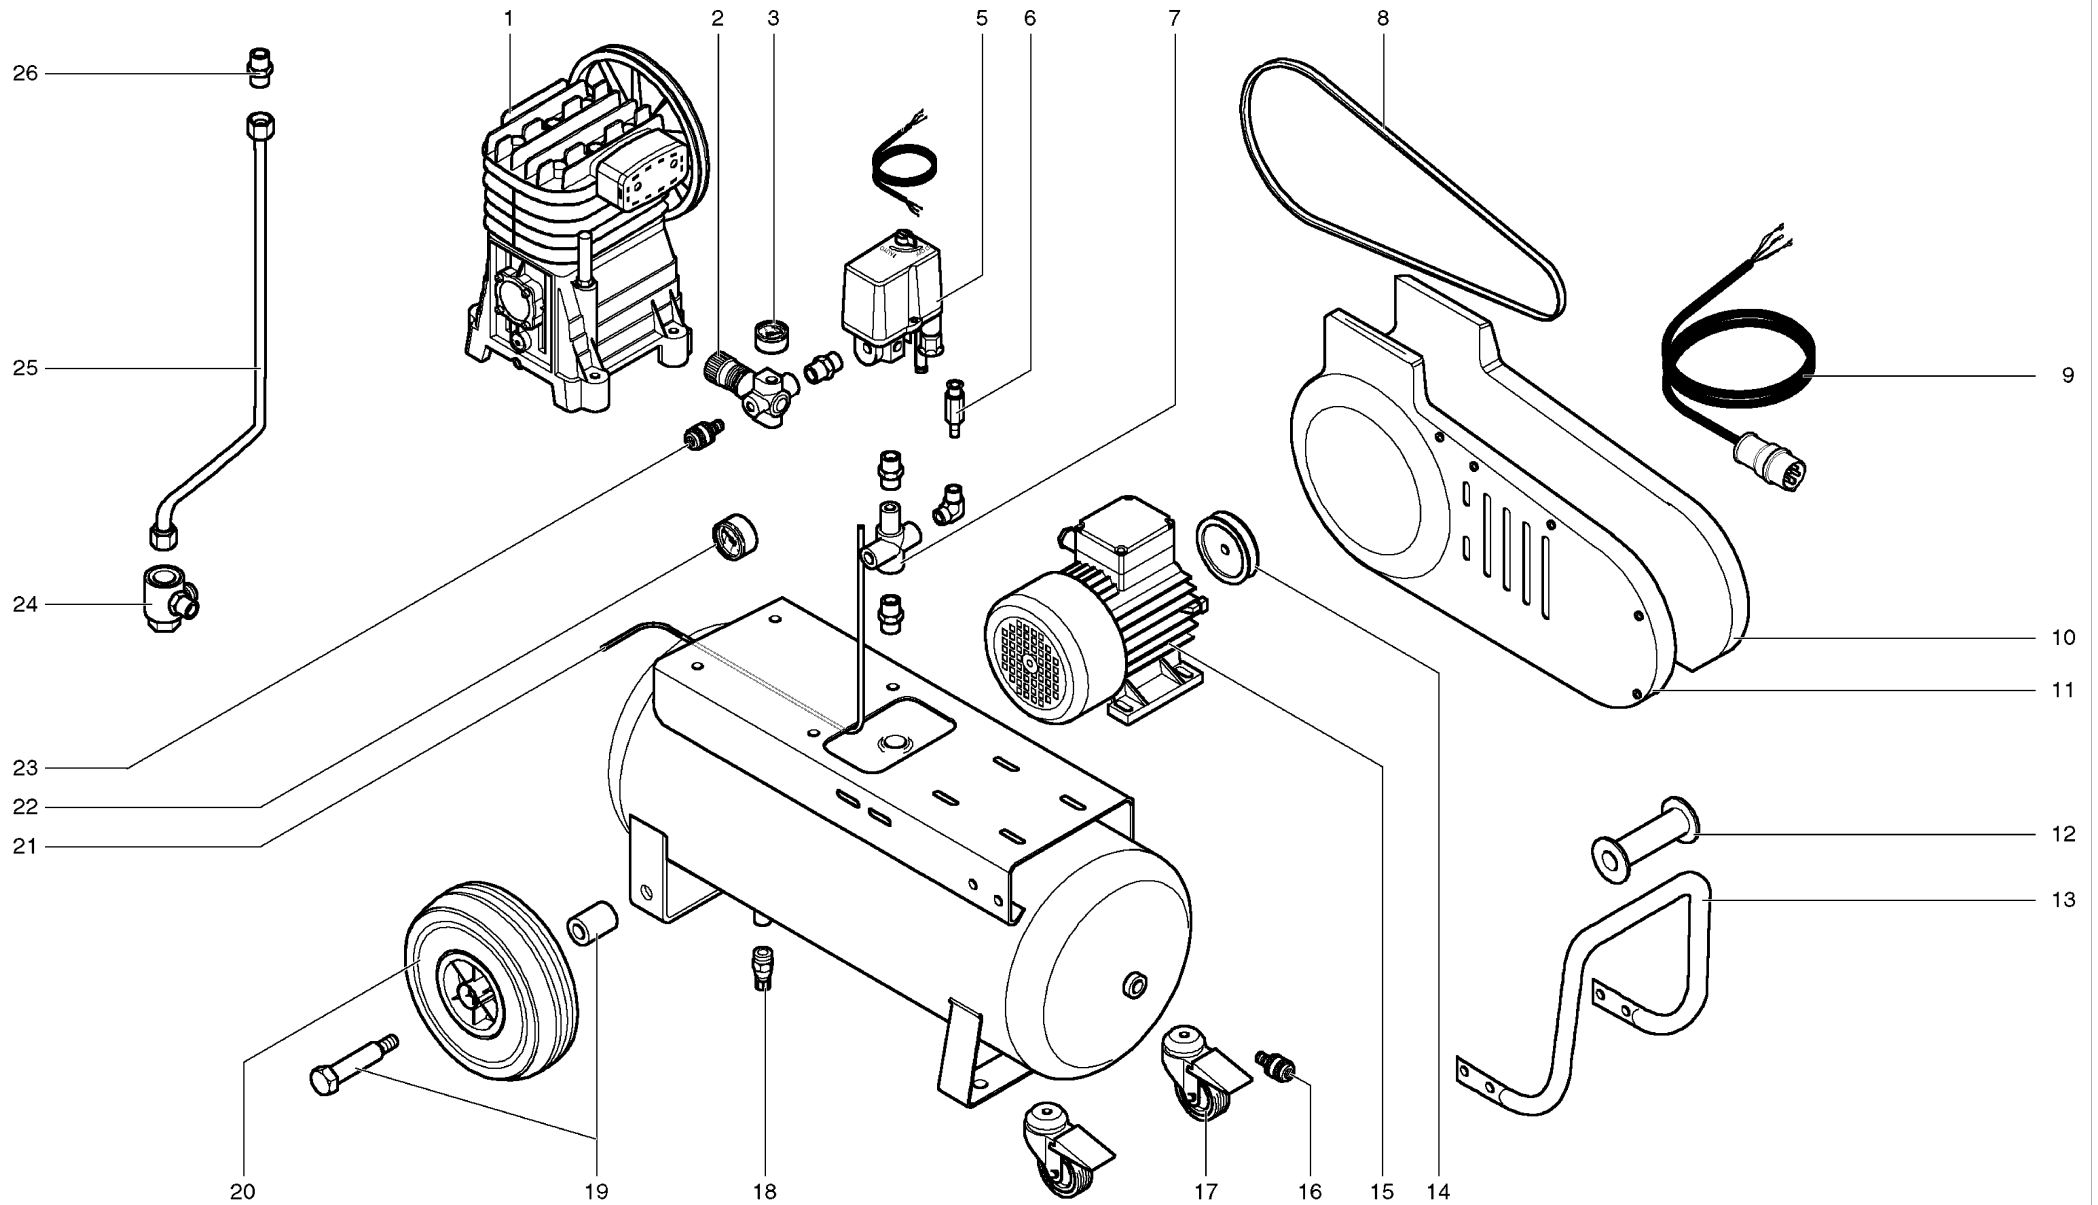

metabo®

MEGA 350D

0230035059

10

0230035059

10

Country; Company; Address 1; Address 2; City; Phone; Fax; E-mail;

Albania; Extra Industrial Goods; Rr. Fadil Rada 88; ; Tirana; (+355) 42 - 3 30 62; (+355) 42 - 3 30 62; abeqiri@l-online.de;