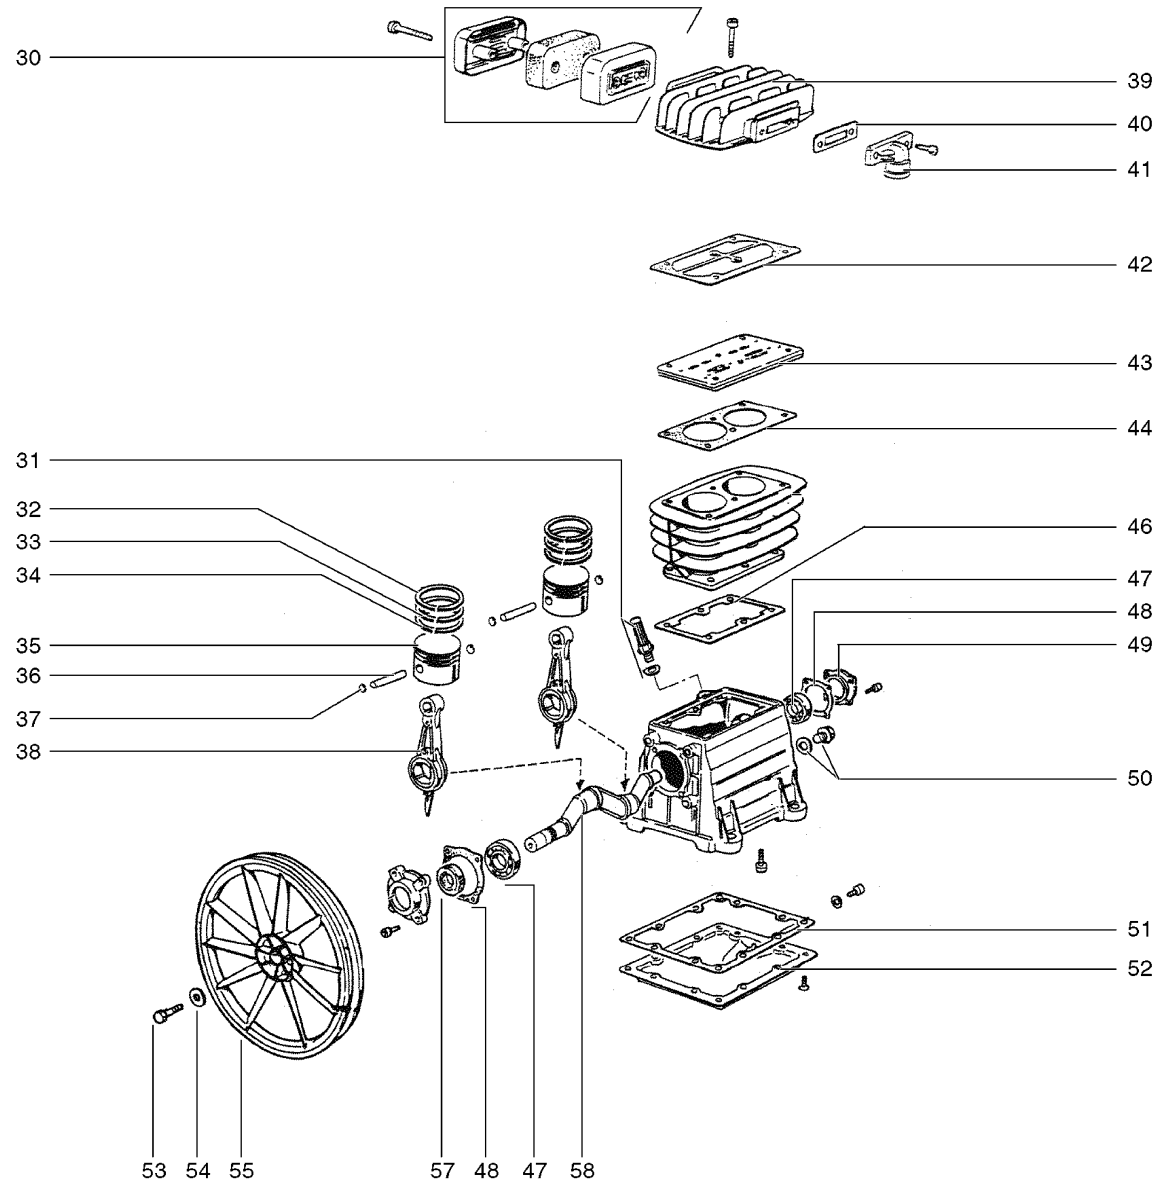

metabo®

MEGA 350D

0230035059

10

0230035059

10

Country; Company; Address 1; Address 2; City; Phone; Fax; E-mail;

Albania; Extra Industrial Goods; Rr. Fadil Rada 88; ; Tirana; (+355) 42 - 3 30 62; (+355) 42 - 3 30 62; abeqiri@l-online.de;