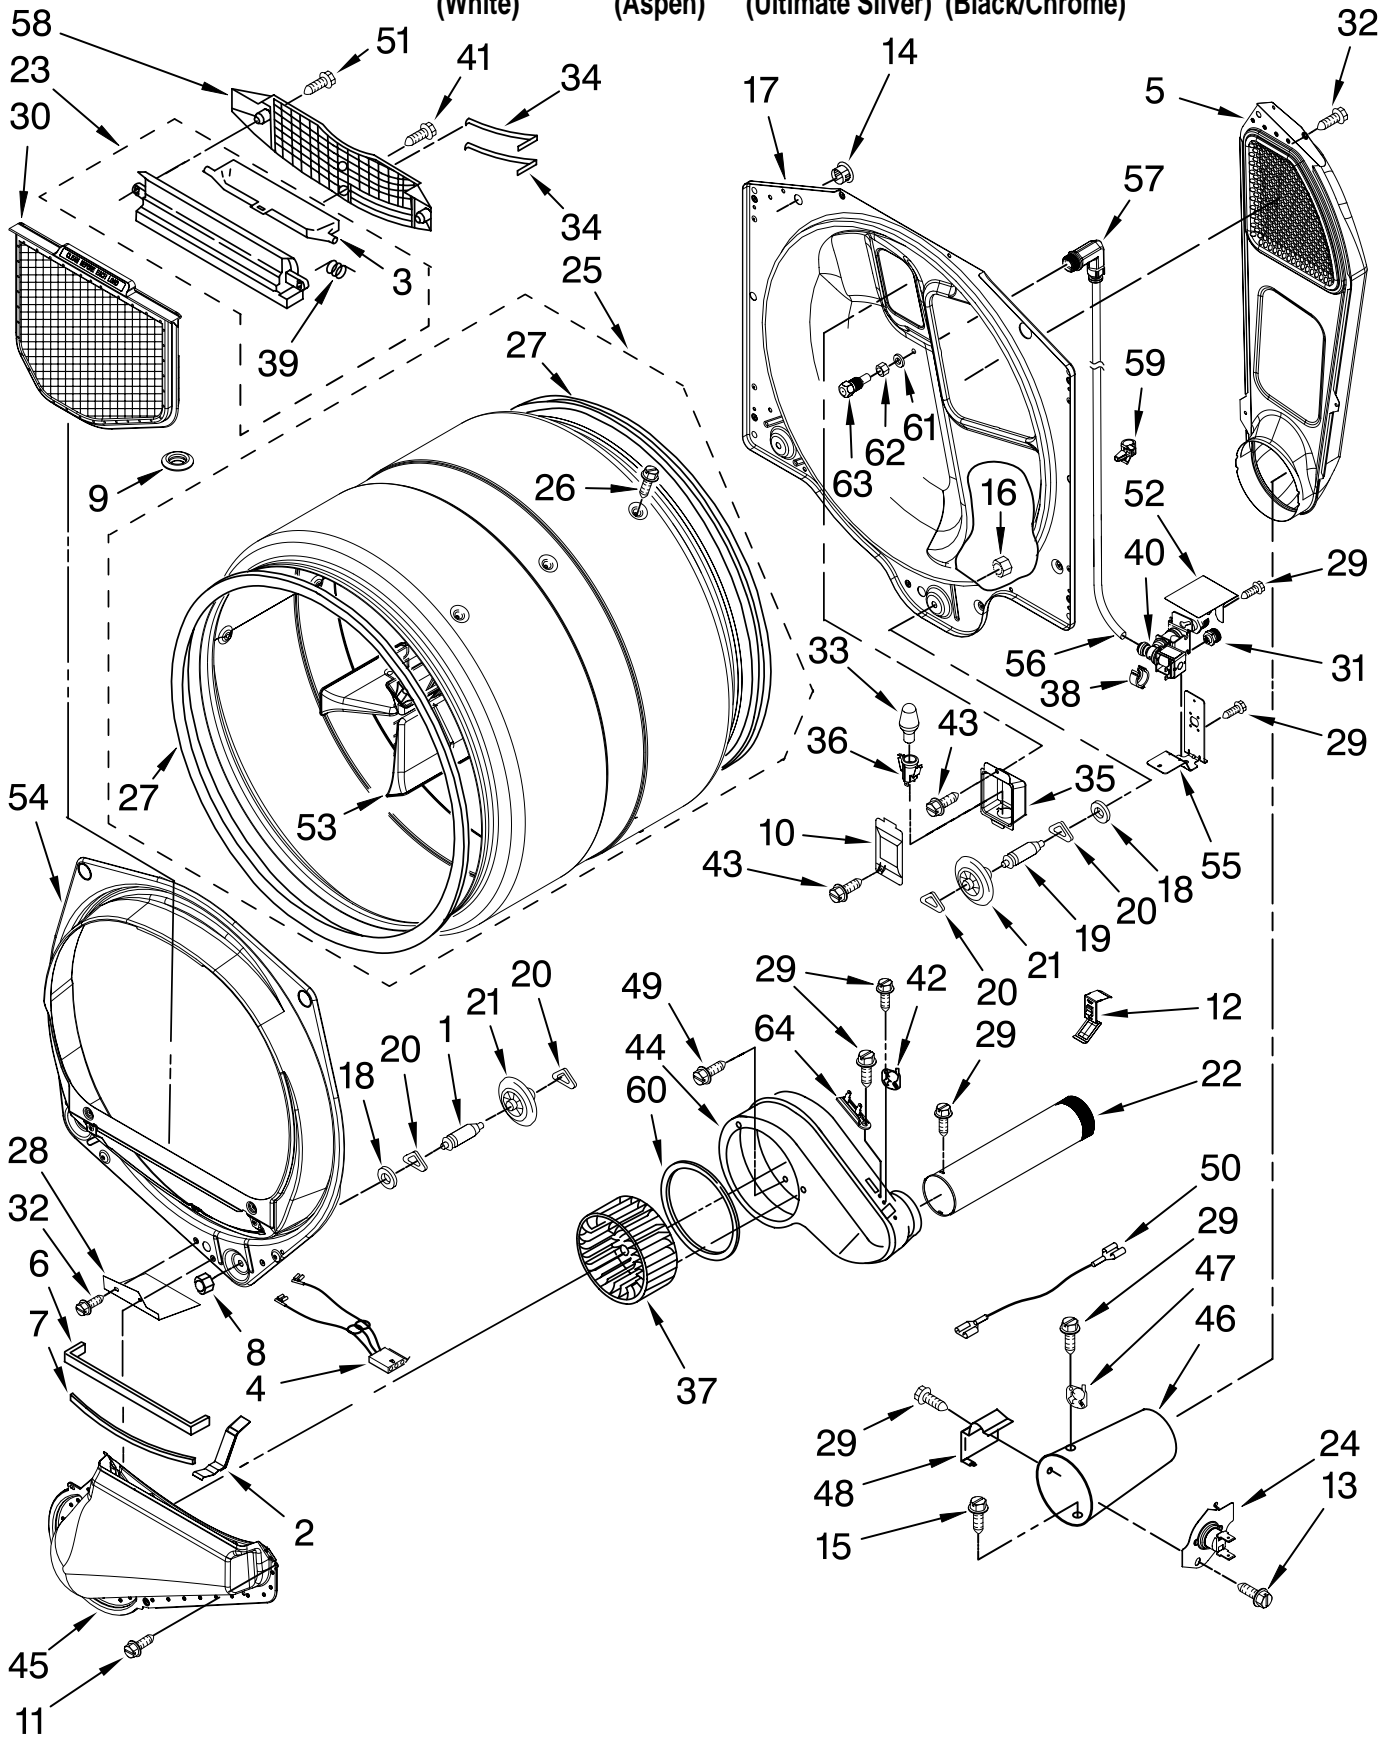

BULKHEAD PARTS

For Models: WGD9600TW1, WGD9600TA1, WGD9600TU1, WGD9600TB1

(White) (Aspen) (Ultimate Silver) (Black/Chrome)

FOR ORDERING INFORMATION REFER TO PARTS PRICE LIST

BULKHEAD PARTS

For Models: WGD9600TW1, WGD9600TA1, WGD9600TU1, WGD9600TB1

(White) (Aspen) (Ultimate Silver) (Black/Chrome)

Illus. No.	Part No.	DESCRIPTION	Illus. No.	Part No.	DESCRIPTION	Illus. No.	Part No.	DESCRIPTION
1	8575324	Shaft, R.H. Thread	26	W10109200	Screw, 11-16 x 3/4	46	8573824	Funnel, Burner
2	8066208	Clip-Spring	27	W10166807	Seal, Drum	47	8573028	Thermostat, High-Limit 205°F (96°C)
3	3394984	Door, Lint Screen	28	W10128629	Shield, Blower Housing (Includes Illus. 32.)	48	338906	Sensor, Radiant
4	3406653	Harness, Sensor	29	90767	Screw, 8-18 x 3/8	49	489463	Screw, 8-18 x 5/8
5	3394346	Air Duct Assembly	30	W10049370	Lint, Screen	50	3401710	Jumper, TCO Hi-Limit
6	697813	Seal, Outlet Housing	31	W10044605	Coupling, Hose	51	3387230	Screw, 10-16 x 1
7	697814	Seal, Drum Front	32	3390647	Screw, 8-18 x 1/2	52	W10184825	Cover, Inlet Valve
8	3934666	Nut, 3/8 x 16(R.H.)	33	3406124	Bulb, Light	53	W10113136	Baffle, Drum
9	W10128544	Cap-Plug	34	3387223	Electrode, Sensor	54	8519245	Bulkhead, Front (Includes Illus. 28 & 32)
10	3402841	Lens, Drum Light	35	8578825	Bracket, Drum Light	55	W10044597	Bracket, Valve
11	359625	Screw, 8-18 x 1/2	36	W10136369	Socket Assembly	56	W10044598	Hose (Not Servicable Included With Illus. 57)
12	8572105	Clip, Exhaust Pipe	37	697772	Wheel, Blower	57	W10179730	Nozzle & Hose Assembly (Includes Illus. 56,59,61,62,63)
13	8533971	Screw, 8-18 x 5/16	38	W10044615	Clip, Push-To-Connect	58	8299979	Grill, Outlet
14	8529007	Plug, Rear Bulkhead	39	3394986	Spring, Lint Screen Door	59	3391018	Tie, Cable
15	693995	Screw, 8-18 x 3/8	40	W10044596	Valve, Water Inlet (Includes Illus. 29,31,52,55)	60	697770	Seal, Cover Plate
16	W10001120	Nut, 3/8-16 (L.H.)	41	695240	Screw, 8-18 x 1/2	61	W10044579	Washer, Nozzle
17	W10124071	Bulkhead, Rear	42	8577274	Thermistor	62	W10044580	Nut, Brass
18	3387459	Washer, Support	43	487909	Screw, 8-15 x 1/2	63	W10044629	Nozzle & Screen Assembly
19	8575325	Shaft, L.H. Thread	44	8544362	Housing, Blower (Includes Illus. 49.)	64	3392519	Thermal-Fuse (91°C)
20	690997	Ring, Tri	45	8066168	Lint Duct Assembly			
21	8536973	Roller, Support						
22	8066224	Exhaust Pipe						
23	3394985	Housing, Outlet						
24	8573713	Thermal, Cut-Off						
25	W10181467	Complete Drum Assembly						

FOR ORDERING INFORMATION REFER TO PARTS PRICE LIST