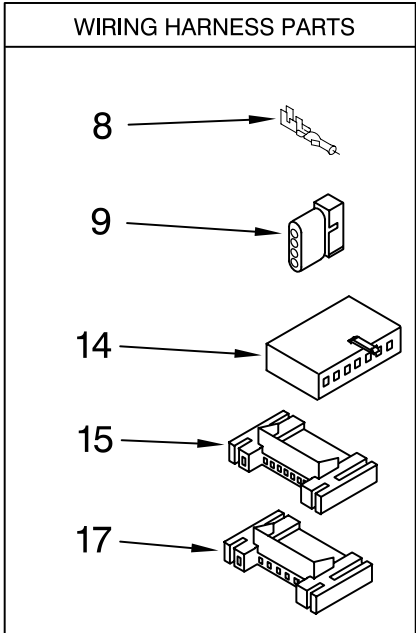

TOP AND CONSOLE PARTS

For Models: WGD9600TW1, WGD9600TA1, WGD9600TU1, WGD9600TB1
(White) (Aspen) (Ultimate Silver) (Black/Chrome)

27" GAS DRYER

FOR ORDERING INFORMATION REFER TO PARTS PRICE LIST