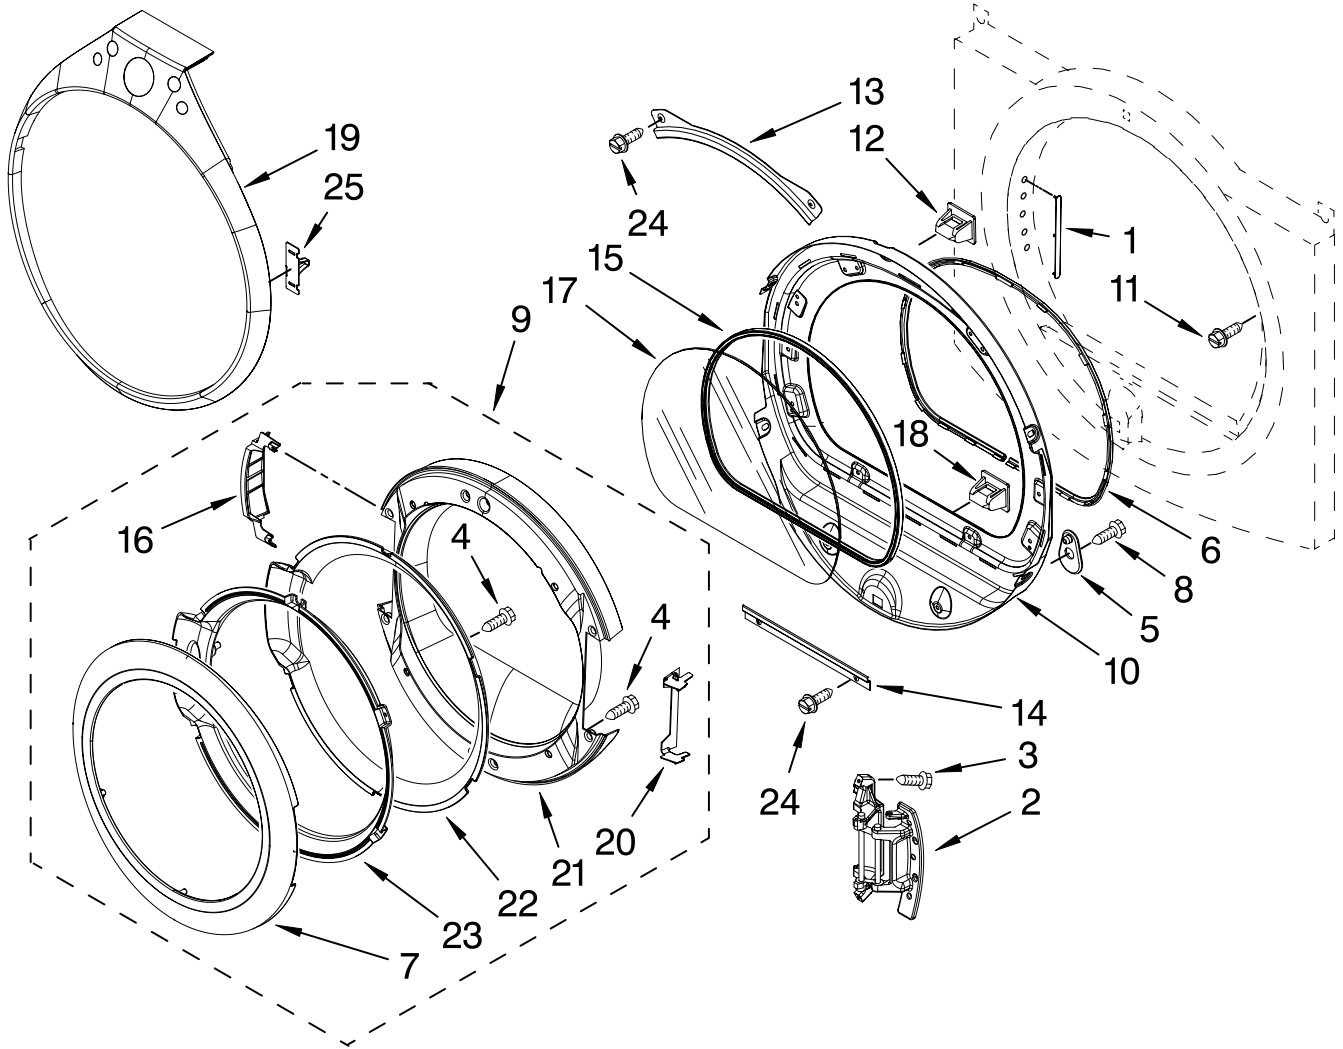

DOOR PARTS

For Models: WGD9600TW1, WGD9600TA1, WGD9600TU1, WGD9600TB1
(White) (Aspen) (Ultimate Silver) (Black/Chrome)

Illus. No.	Part No.	DESCRIPTION
1	W10085210	Label, Hinge Hole White
	W10085230	Silver
2	W10139920	Door Hinge Assembly
3	W10159996	Screw, 10-24 x 3/64
4	9742177	Screw, 8-18 x 5/8
5	W10048910	Screw-Plug
6	W10139457	Seal-Door
7		Handle, Ring & Pad Assembly
	8579502	Silver
	8579503	Gold
8	3400224	Screw, 10-16 x 1/2
9	W10180115	Door Assembly (Outer)

Illus. No.	Part No.	DESCRIPTION
10	8578229	Door Assembly (Inner) (Includes Illus. 12 & 18)
11	355515	Screw, 8-18 x 11/16
12	3398175	Door Catch Assembly (Upper)
13	8519356	Retainer-Window (Upper)
14	8519354	Retainer-Window (Lower)
15	8579662	Gasket, Window
16	W10180119	Cover-Hinge, Stationary (LH) (Following Parts Not Included)
	W10181197	Cover-Hinge Stationary (RH)

Illus. No.	Part No.	DESCRIPTION
17	8566254	Window
18	690081	Door Catch Assembly (Lower)
19		Tear-Drop Trim & Clip Assembly
	W10180500	White
	W10180504	Aspen
	W10180503	Ultimate Silver
	W10180501	Black/Chrome
20	W10180120	Door Shield
21	W10180118	Door, Intermediate
22	W10180117	Door Mask
23	8578155	Door Screen
24	3393258	Screw, 10-16 x 3/8
25	W10129065	Clip-Trim (8)

FOR ORDERING INFORMATION REFER TO PARTS PRICE LIST