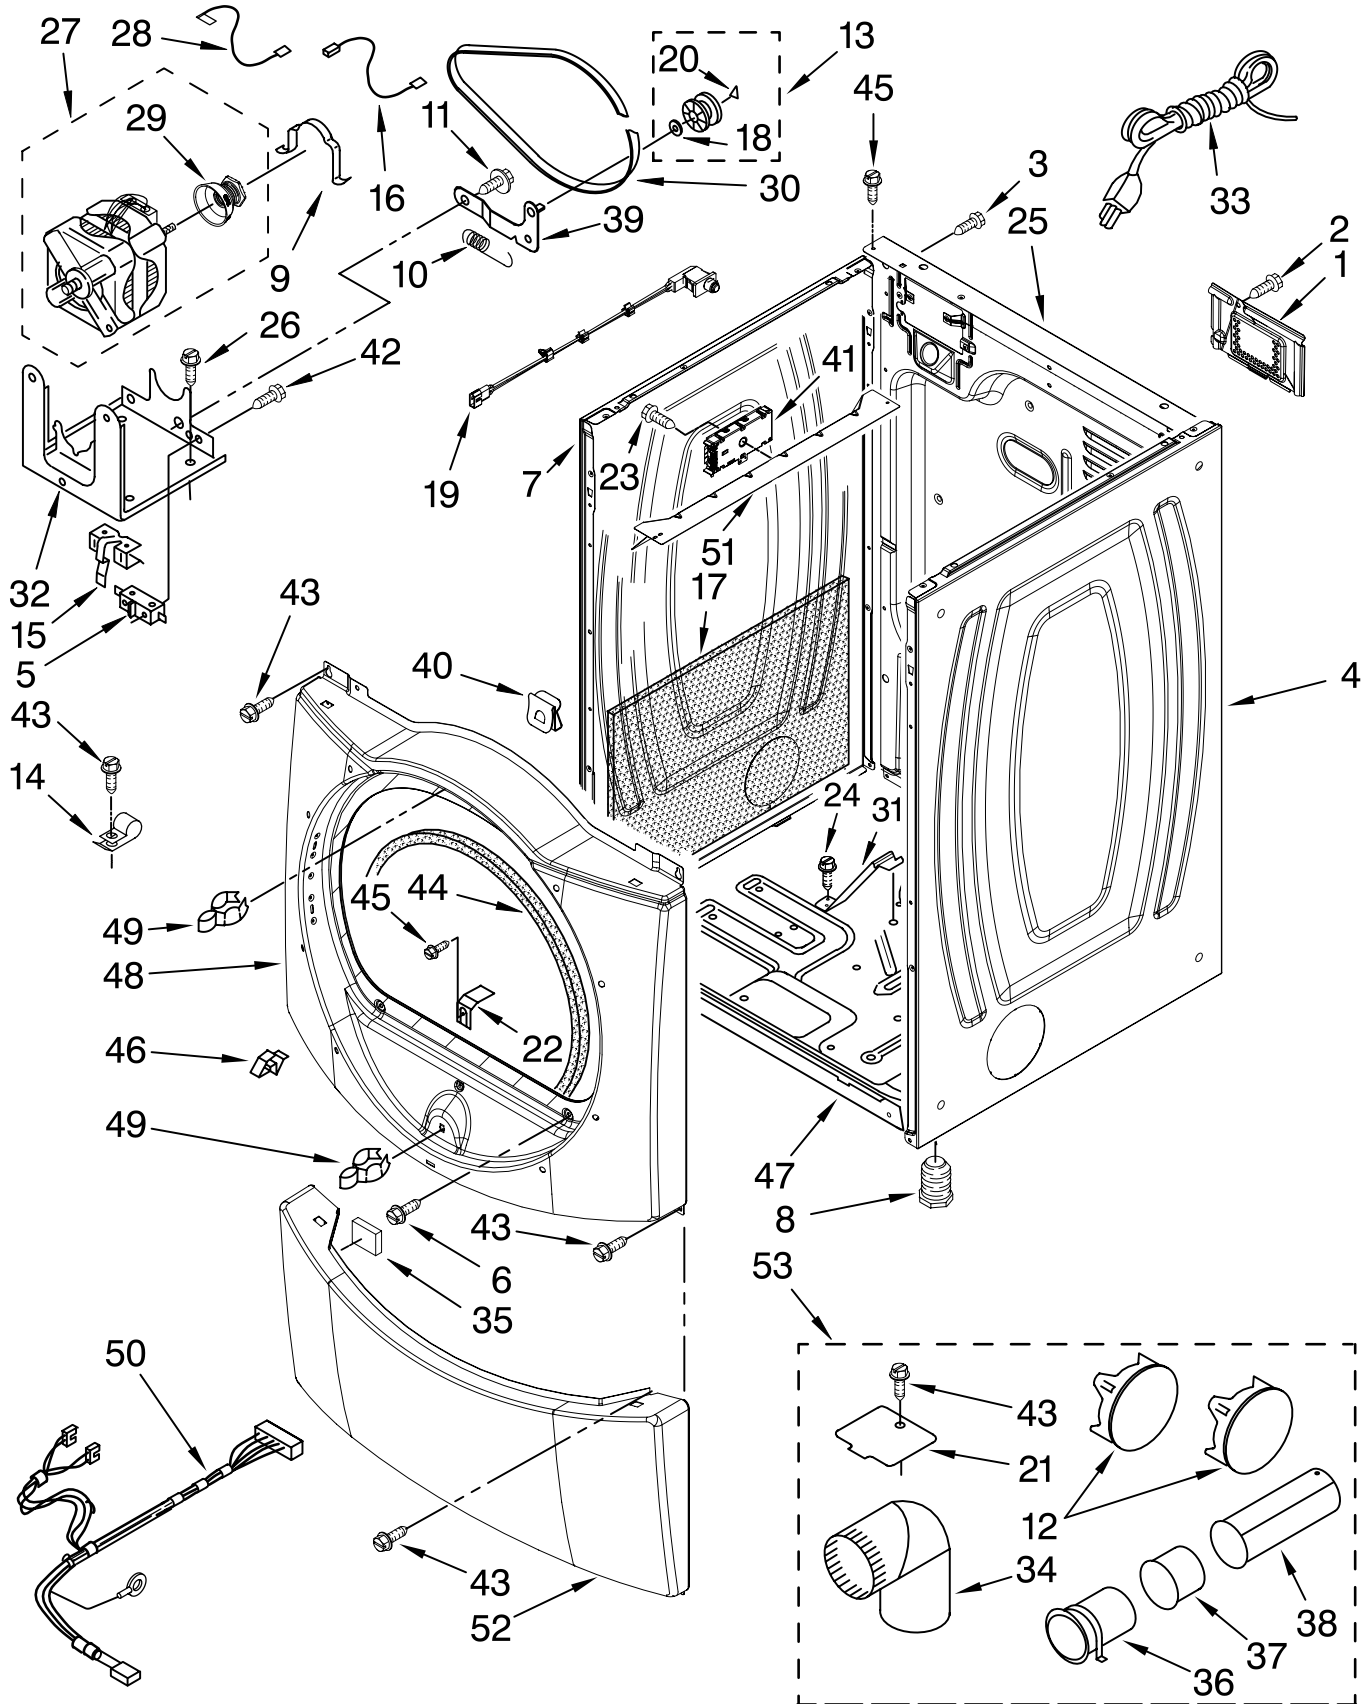

CABINET PARTS

For Models: WGD9600TW1, WGD9600TA1, WGD9600TU1, WGD9600TB1

(White) (Aspen) (Ultimate Silver) (Black/Chrome)

FOR ORDERING INFORMATION REFER TO PARTS PRICE LIST