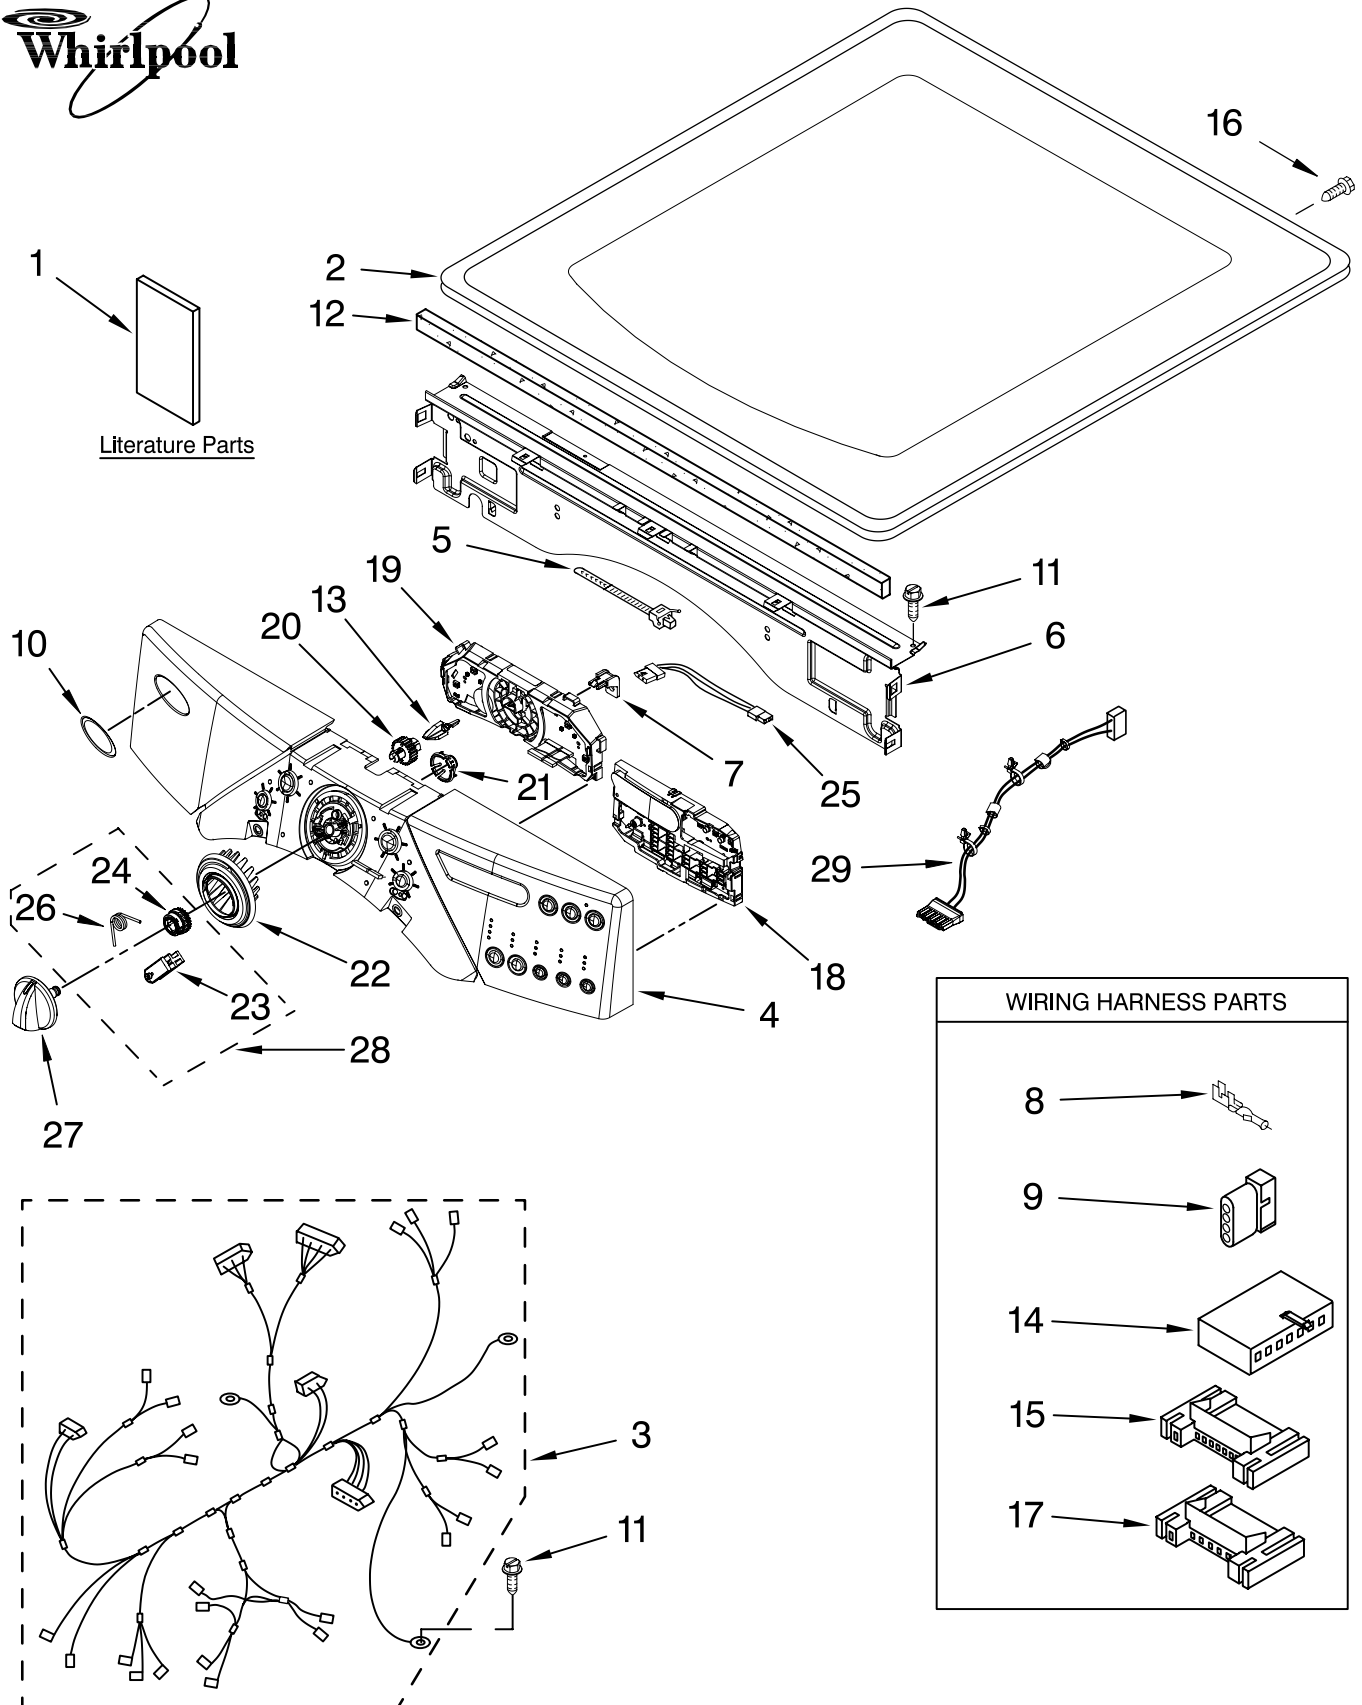

TOP AND CONSOLE PARTS

For Models: WGD9600TW1, WGD9600TA1, WGD9600TU1, WGD9600TB1
(White) (Aspen) (Ultimate Silver) (Black/Chrome)

27" GAS DRYER

FOR ORDERING INFORMATION REFER TO PARTS PRICE LIST