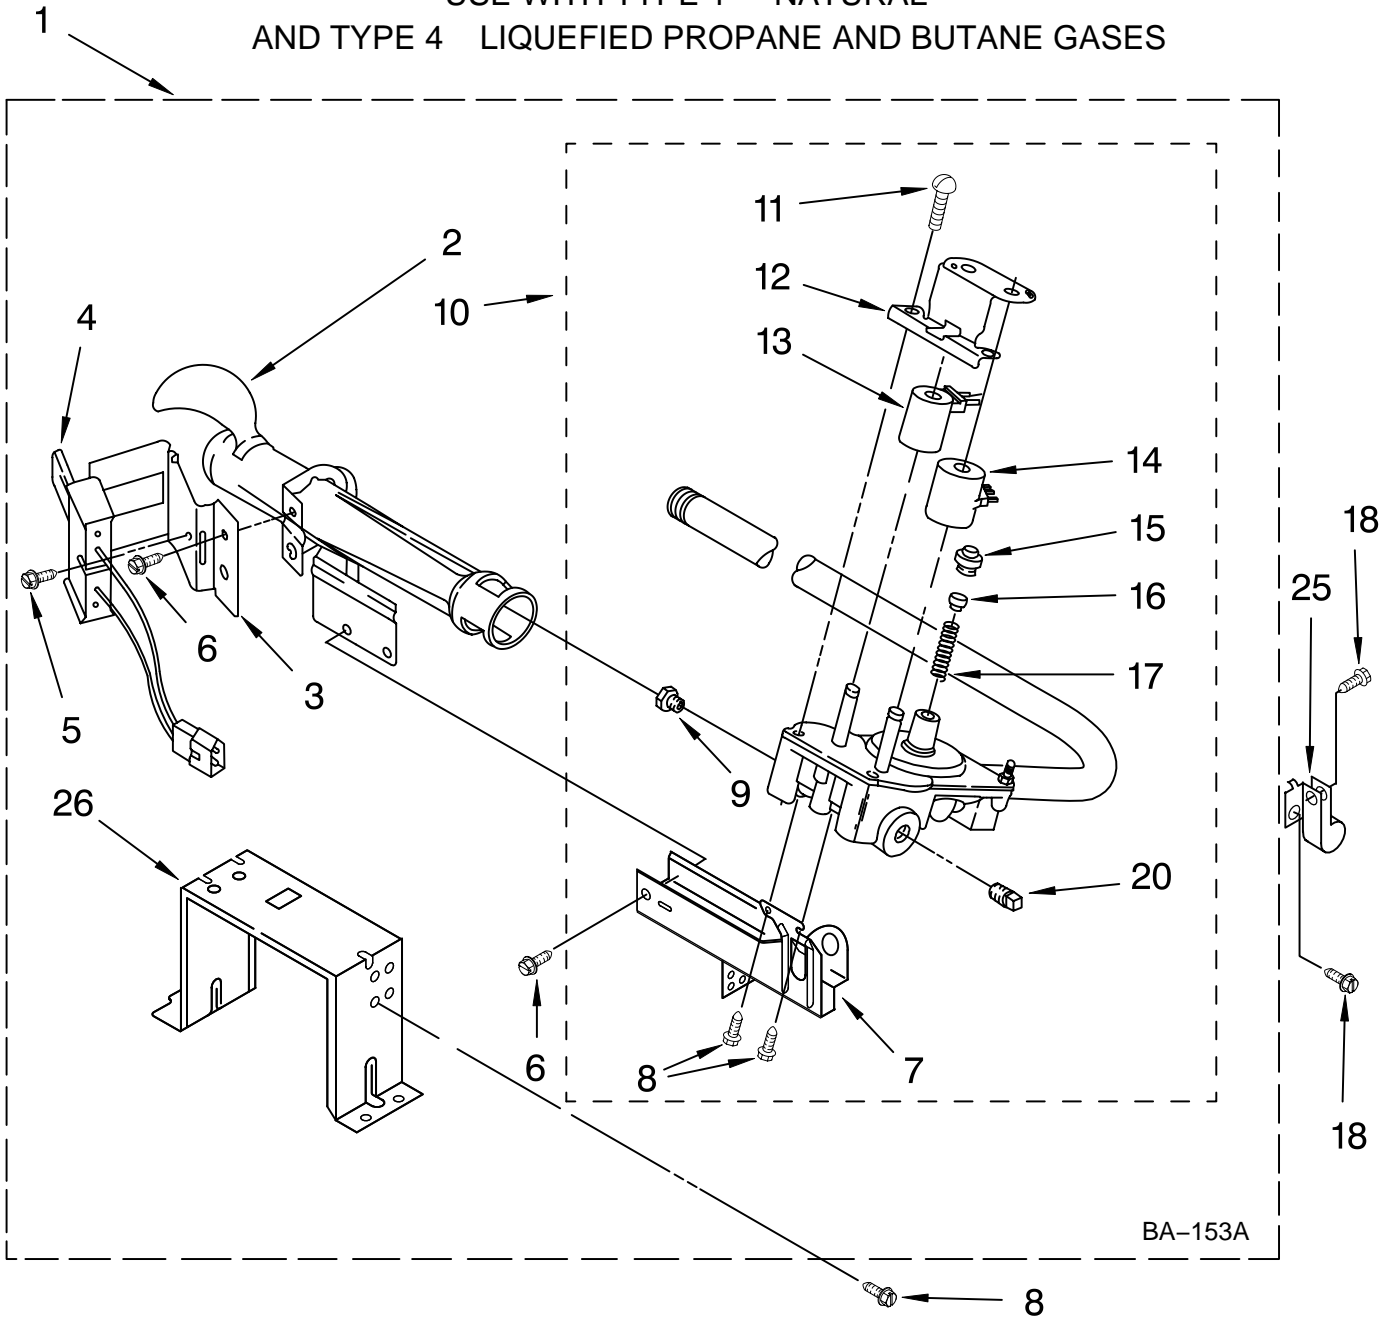

8576353 BURNER ASSEMBLY

For Models: WGD9600TW1, WGD9600TA1, WGD9600TU1, WGD9600TB1

(White) (Aspen) (Ultimate Silver) (Black/Chrome)

USE WITH TYPE 1 – NATURAL

AND TYPE 4 LIQUEFIED PROPANE AND BUTANE GASES

FOR ORDERING INFORMATION REFER TO PARTS PRICE LIST

8576353 BURNER ASSEMBLY

For Models: WGD9600TW1, WGD9600TA1, WGD9600TU1, WGD9600TB1
(White) (Aspen) (Ultimate Silver) (Black/Chrome)

USE WITH TYPE 1 – NATURAL
AND TYPE 4 LIQUEFIED PROPANE AND BUTANE GASES

Illus. No.	Part No.	DESCRIPTION
1	8576353	Burner Assembly 60 Hz. (Type 1) (White Rodgers)
2	688617	Tube, Burner
3	694298	Bracket, Ignitor
4	686590	Ignitor
5	3393909	Screw & Washer (8-32 x 7/8)
6	343641	Screw, 10-16 x 1/2
7	3389871	Base, Burner
8	3387057	Screw, 8-18 x 3/8
9		Orifice, Burner
	15418	Type 1
	15422	Type 4 (Butane)
	234867	Type 4 (Propane)
10	W10118347	Valve, Gas 60 Hz. (Complete) (Includes Pipe & Illus. #7).
11	694421	Screw, 8-32 x 1/2 (2)
12	694538	Bracket, Coil
13	694540	Coil, 60 Hz. (2 Terminal) (Main)
14	694539	Coil, 60 Hz. (Split) (3 Terminal) (Pilot Position)
15	694424	Leak, Limiter
16	694423	Screw, Regulator Adjustment
17	694422	Spring, Regulator
18	3390647	Screw, 8-18 x 1/2
20	239822	Plug, Pipe
25	3387561	Clamp, Pipe
26	3389889	Bracket, Support

Following Parts Not Illustrated

8576846 Conversion Kit
(Type 1)
to Type (4) LPG).

BA-153A

FOR ORDERING INFORMATION REFER TO PARTS PRICE LIST