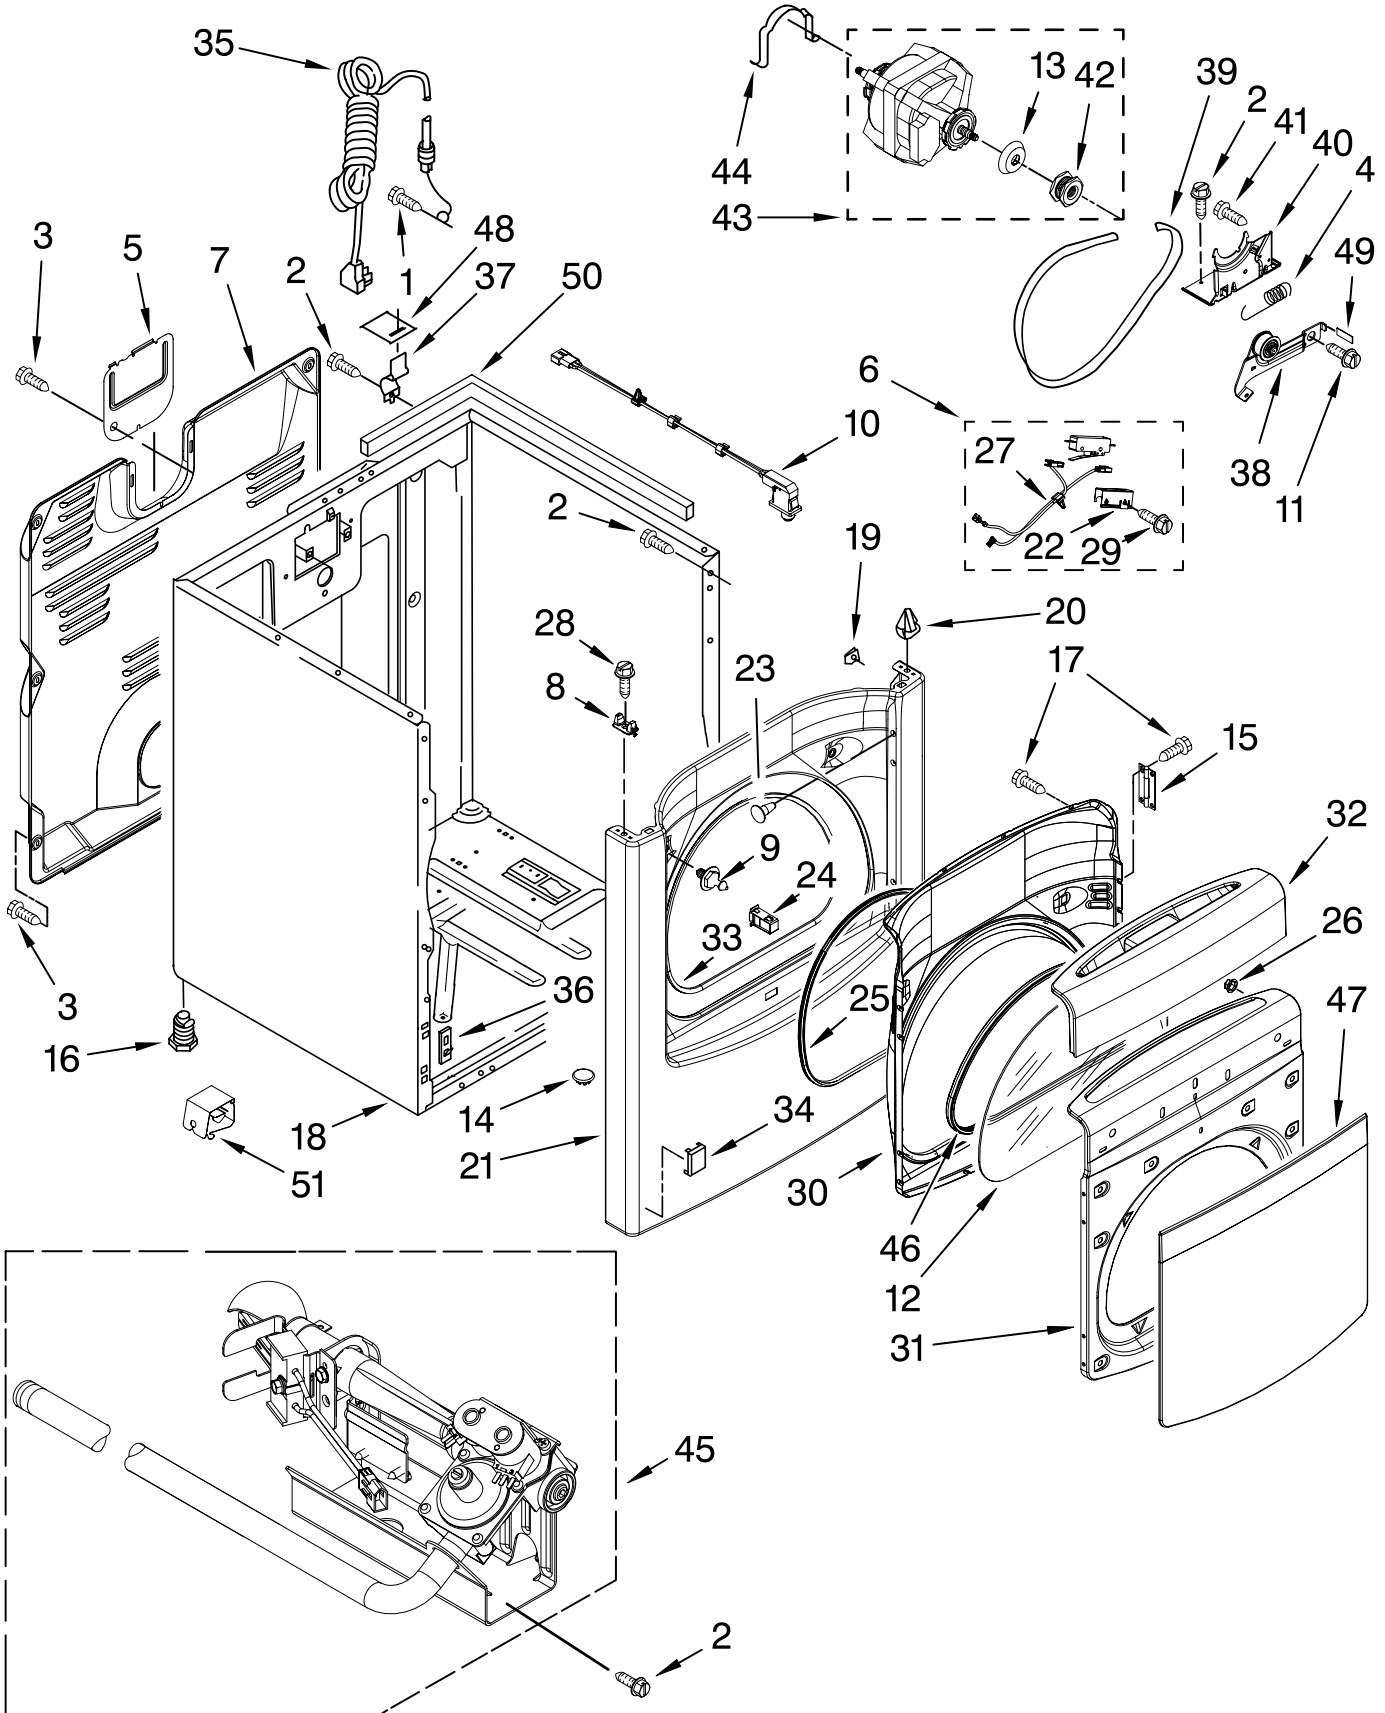

CABINET PARTS

For Model: WGD6600VW0

(White/Grey)

FOR ORDERING INFORMATION REFER TO PARTS PRICE LIST

CABINET PARTS

For Model: WGD6600VW0

(White/Grey)

Illus. No.	Part No.	DESCRIPTION	Illus. No.	Part No.	DESCRIPTION	Illus. No.	Part No.	DESCRIPTION
1	8533974	Screw, Ground	17	342055	Screw, 8-18 3/64	36	3394083	Clip, Front Panel
2	3390631	Screw, 10-16 x 1/2	18	8557569	Cabinet	37	238088	Hinge, Top (2)
3	693995	Screw, Hex Head	19	W10007520	Clip, Ground (2)	38	8547174	Idler & Pulley Assembly
4	3387374	Spring, Idler	20	8576625	Lock, Front Top (2)	39	8547168	Belt, Drive
5	8558833	Cover, Terminal Block	21	8565033	Panel, Front (Includes Illus. 34.)	40	8547166	Base Motor
6	8566208	Assembly, Switch	22	8564011	Bracket, Switch	41	W10002600	Screw
7	W10140148	Panel, Rear	23	3404413	Plug-Hole	42	8578565	Pulley, 60 HZ
8	8568303	Locator, Snap Down	24	8572982	Assembly, Door Catch	43	8566152	Assembly, Motor 60 HZ
9	8572983	Door Strike	25	W10130493	Seal, Door	44	660658	Clamp, Motor
10	3978977	Door Switch Assembly	26	308499	Pal Nut (4)	45	8557890	Burner, Assembly 60 HZ
11	3389420	Retainer-Idler 1/4-20 x 1/16	27	8539897	Jumper, (Belt Switch)			(See Pages 7 & For Further Burner Breakdown)
12	8565015	Glass, Inner Door	28	W10100830	Screw, 10-16 x 3/64	46	W10076060	Seal-Window
13	8578538	Belt Restrainer	29	8539897	Screw	47	8575030	Window Outer
14	8578560	Hole-Plug	30	8565037	Door Inner	48	18849	Pad, Top Hinge
15	8565018	Assembly, Hinge & Pin	31	W10116925	Door Outer	49	W10157845	Pad, Idler Foam
16	3392100	Foot, Dryer	32	W10111246	Handle, Door	50	W10157932	Seal-Foam Cabinet
	279810	Foot-Optional (Extended Length) (Package of 2) (Not Included.)	33	W10044490	Seal, Front Panel	51	W10183818	Cover, Gas Valve
			34	8564457	Plug, Front Panel			
			35	344020	Power Cord			

FOR ORDERING INFORMATION REFER TO PARTS PRICE LIST