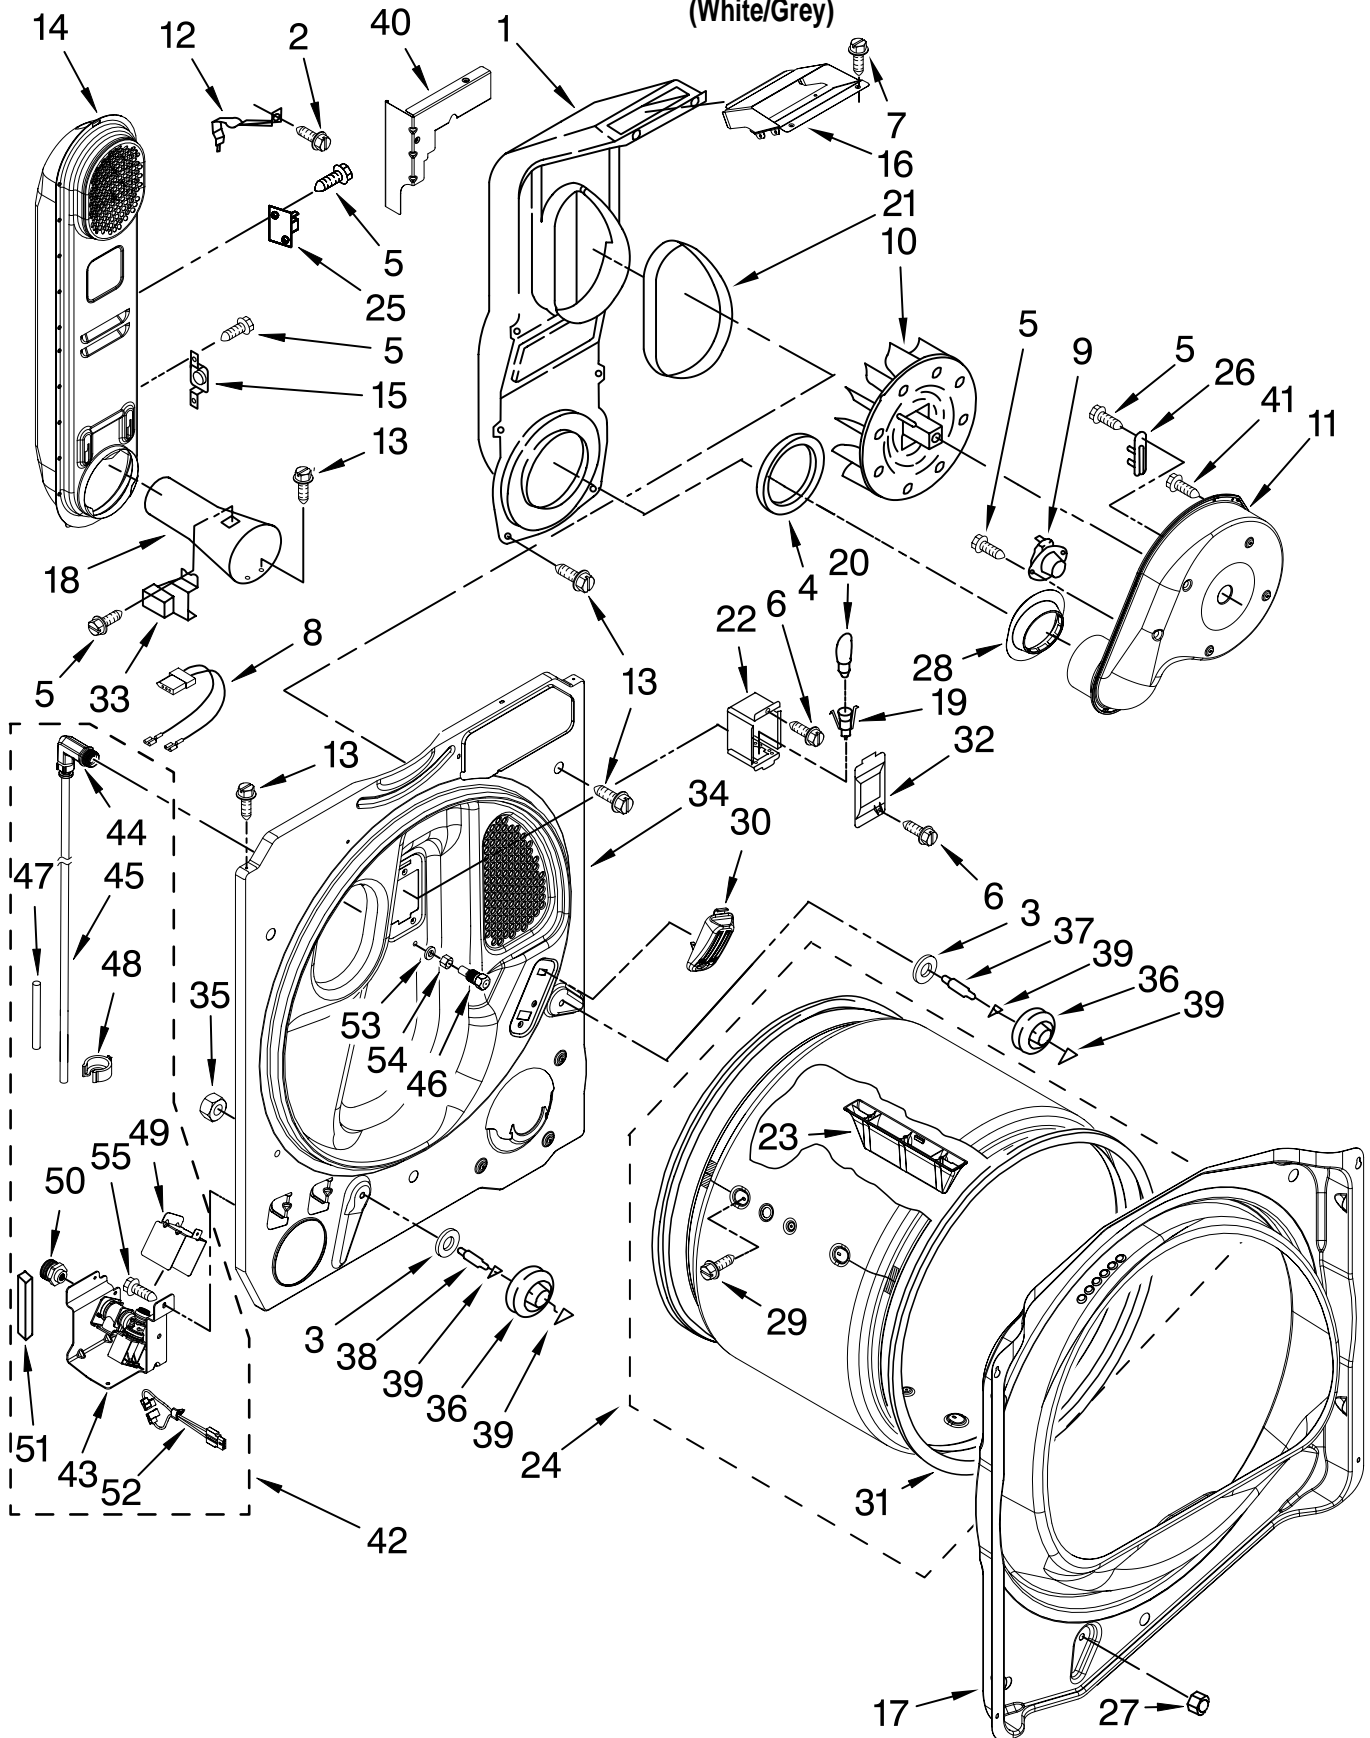

BULKHEAD PARTS

For Model: WGD6600VW0

(White/Grey)

FOR ORDERING INFORMATION REFER TO PARTS PRICE LIST

BULKHEAD PARTS

For Model: WGD6600VW0

(White/Grey)

Illus. No.	Part No.	DESCRIPTION	Illus. No.	Part No.	DESCRIPTION	Illus. No.	Part No.	DESCRIPTION
1	8544805	Lint Chute Assembly	22	3977373	Bracket, Drum Light	42	W10153129	Valve & Hose Assembly (Complete)
2	489463	Screw, 8-18 x 5/8	23	8565688	Baffle, Drum (3)	43	W10146150	Valve-Inlet & Bracket Assembly
3	3387459	Washer-Support	24	8557270	Drum, Assembly	44	W10153864	Nozzle & Body Assembly (Includes Items. 45,46,53 & 54)
4	347139	Seal, Lint Chute	25	280010	Kit, Thermal Cut-Off (Includes Illus. 15)	45	W10131527	Hose-Rear Nylon (Not Servicable) Service With Item. 44.)
5	90767	Screw, 8-18 x 3/8	26	3392519	Thermal-Fuse	46	W10044629	Nozzle & Screen Assembly
6	487909	Screw, 8-15 x 1/2	27	3934666	Nut, 3/8-16 (R.H.)	47	W10153865	Sleeve-Tube
7	3196537	Screw	28	8573836	Shield, Exhaust	48	W10044615	Clip, Push-To-Start
8	8539889	Harness, Flame Switch	29	W10109200	Screw, 11-16 x 3/4	49	W10160575	Cover, Myst Valve
9	8577274	Thermister, Internal-Bias	30	8576468	Pad, Sensor	50	W10044605	Coupling, Hose
10	694089	Wheel, Blower	31	8557277	Seal, Drum	51	W10158778	Foam, Myst Bracket
11	8577230	Housing, Blower	32	3402841	Lens, Drum Light	52	W10160610	Harness-Water Inlet Valve
12	8546149	Clip-Heater Box	33	338906	Sensor, Radiant	53	W10044579	Washer, Nozzle
13	343641	Screw, 10-16 x 1/2	34	W10131528	Bulkhead	54	W10044628	Brass, Nut 9/16 - 24 x 1/32
14	8544803	Box, Heater	35	W10001120	Nut, 3/8-16	55	693995	Screw, 8-18 x 1/2
15	3403140	Thermostat, 205°F (96°C)	36	8536973	Roller Support			
16	8544810	Collar, Lint Chute	37	8575324	Shaft (R.H.)			
17	8558890	Bulkhead, Front	38	8575325	Shaft (L.H.)			
18	8066049	Funnel, Burner	39	690997	Ring, Tri			
19	W10168632	Socket Assembly	40	W10053480	Bracket, Lint Chute			
20	3406124	Bulb	41	3390631	Screw, 10-16 x 1/2			
21	8544813	Seal, Lint Chute						

FOR ORDERING INFORMATION REFER TO PARTS PRICE LIST