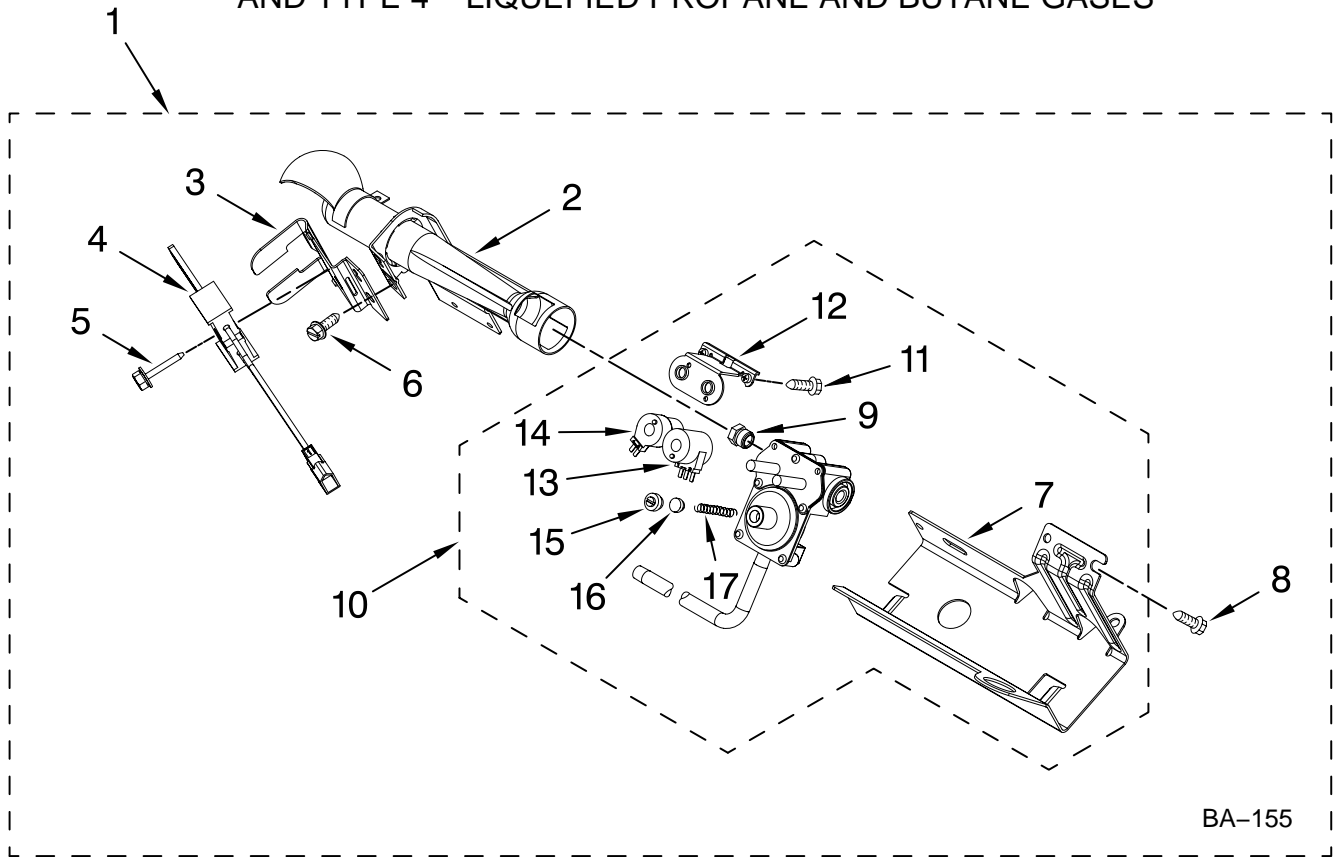

8557890 BURNER ASSEMBLY

For Model: WGD6600VW0

(White/Grey)

USE WITH TYPE 1 – NATURAL
AND TYPE 4 LIQUEFIED PROPANE AND BUTANE GASES

BA-155

Illus. No.	Part No.	DESCRIPTION
1	8557890	Burner Assembly 60 Hz. (Type 1) (White Rodgers)
2	688617	Tube, Burner
3	694298	Bracket, Ignitor
4	686590	Ignitor
5	3393909	Screw & Washer (8-32 x 7/8)
6	3390631	Screw, 10-16 x 3/8
7	8544751	Base, Burner
8	3387057	Screw, 8-18 x 3/8

Illus. No.	Part No.	DESCRIPTION
9	234826	Orifice, Burner Type 1
	229742	Type 4 (Butane)
	234868	Type 4 (Propane)
10	8281924	Valve, Gas 60 Hz. (Complete) (Includes Pipe & Illus. #7).
11	694421	Screw, 8-32 x 1/2 (2)
12	8182790	Bracket, Coil
13	694540	Coil, 60 Hz. (2 Terminal) (Main)

Illus. No.	Part No.	DESCRIPTION
14	694539	Coil, 60 Hz. (Split) (3 Terminal) (Pilot Position)
15	694424	Leak, Limiter
16	694423	Screw, Regulator Adjustment
17	694422	Spring, Regulator

Following Parts Not Illustrated

49572 Conversion Kit (Type (1) to Type (4) LPG).

FOR ORDERING INFORMATION REFER TO PARTS PRICE LIST