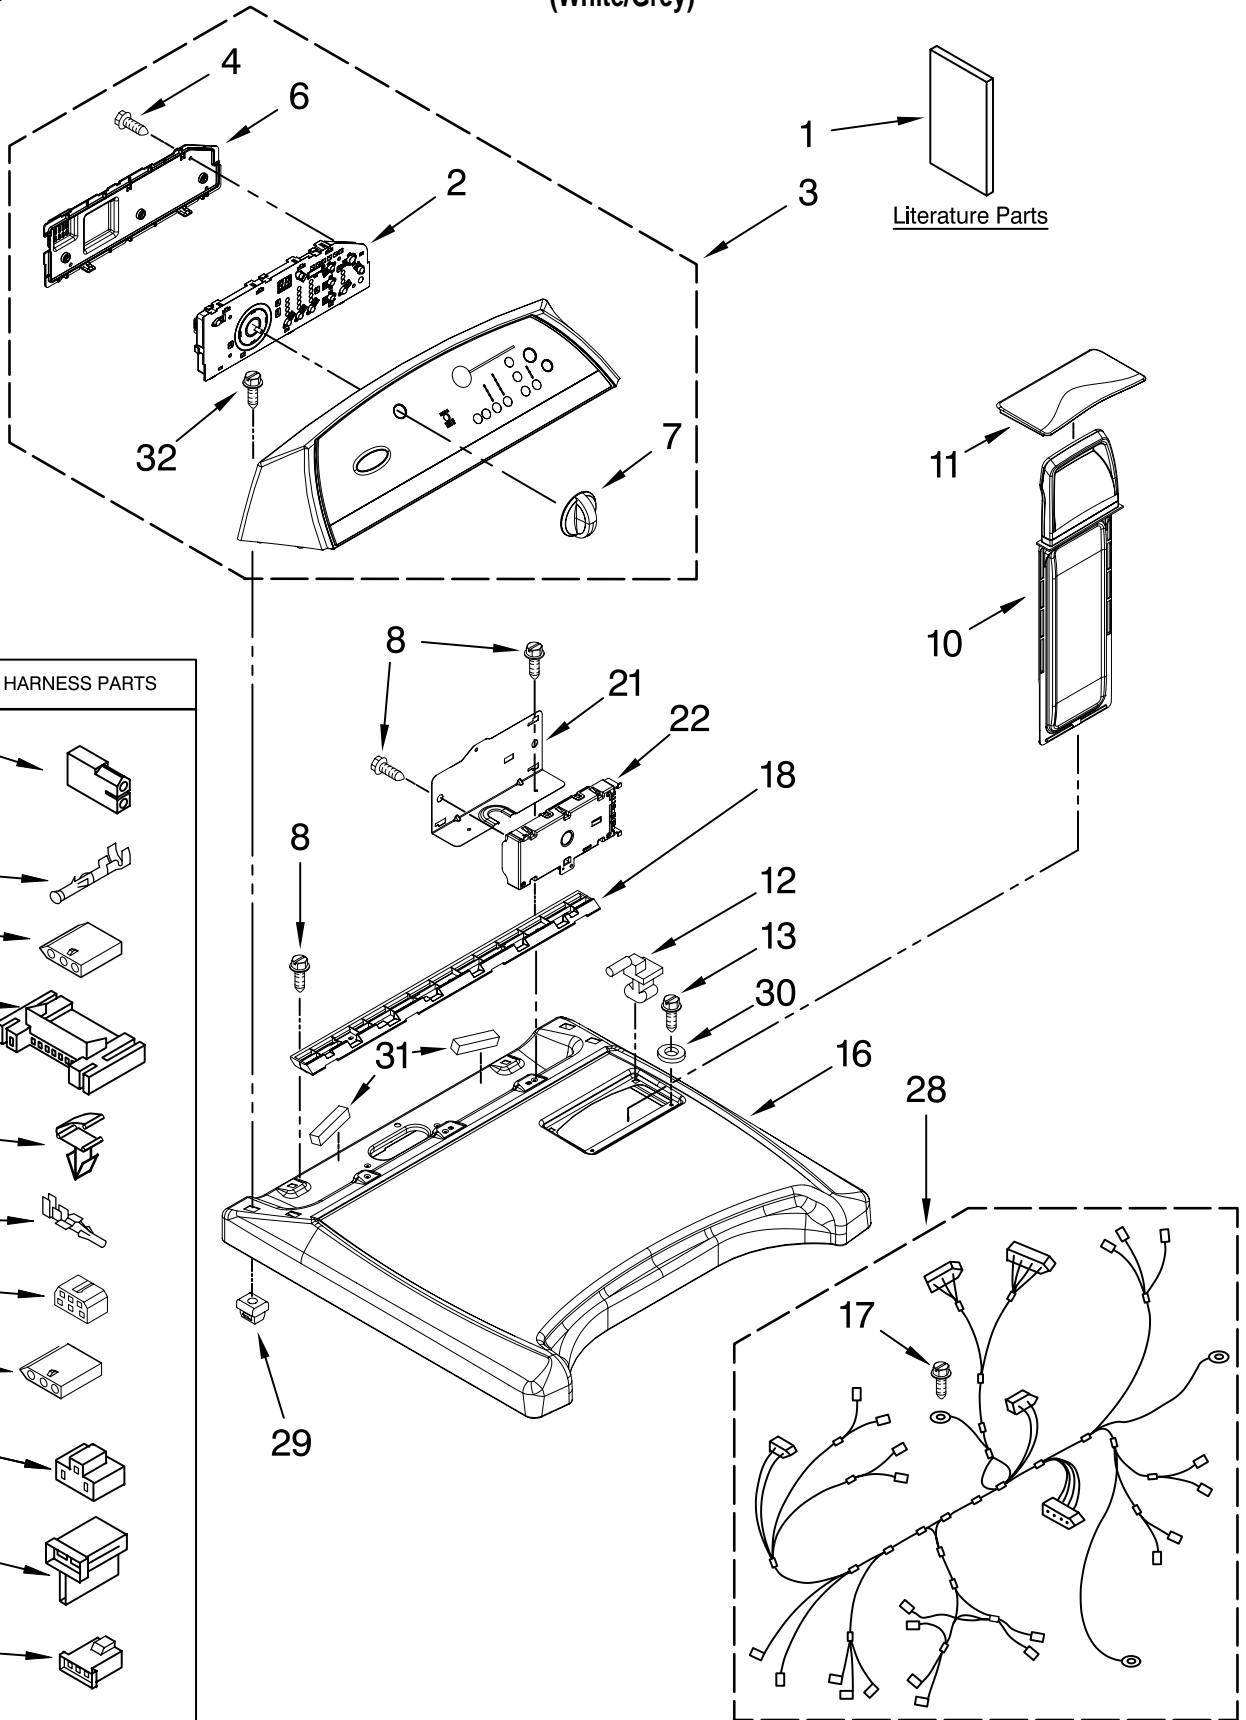

TOP AND CONSOLE PARTS

For Model: WGD6600VW0
(White/Grey)

29" GAS DRYER

WIRING HARNESS PARTS

- 5 → [Connector]
- 9 → [Terminal]
- 14 → [Terminal]
- 15 → [Terminal]
- 19 → [Terminal]
- 20 → [Terminal]
- 23 → [Terminal]
- 24 → [Terminal]
- 25 → [Terminal]
- 26 → [Terminal]
- 27 → [Terminal]

FOR ORDERING INFORMATION REFER TO PARTS PRICE LIST

TOP AND CONSOLE PARTS

For Model: WGD6600VW0

(White/Grey)

Illus. No.	Part No.	DESCRIPTION	Illus. No.	Part No.	DESCRIPTION	Illus. No.	Part No.	DESCRIPTION
1		Literature Parts	5	717252	Plug, 2 Way Terminal	22	W10111616	Control, Electronic
	W10150650	Guide, Quick Start	6	8564265	Cover, Rear UI-Assembly	23	3347243	Connector 6-Circuit
	W10164752	Use & Care Guide	7	8574957	Knob, Assembly	24	353424	Connector Sensor
	W10156038	Tech Sheet	8	337686	Screw, 8-18 x 1/2	25	3401144	Connector, (PTS Relay)
	W10166439	Tip Sheet Performance	9	94614	Terminal, Female	26	3403499	Connector, 2-Position (Gas Valve)
	W10139322	Sheet-Tip Steam Dry	10	8572270	Assembly, Lint Screen	27	3403498	Connector, 3-Position (Gas Valve)
Following May Be Purchased			11	W10168227	Cover, Lint Screen	28	W10141981	Harness, Wiring
DO-IT-YOURSELF REPAIR MANUALS			12	W10044470	Hinge, R.H.	29	W10112673	Clip, Console (2)
677818 Dryer				W10044480	Hinge, L.H.	30	237446	Washer (Top/Chute)
2	W10051165	Assembly, User Interface	13	3196537	Screw, 8-18 x 5/8	31	W10183819	Seal-Foam Console
3	W10146153	Panel, Console	14	3936144	Connector	32	W10131402	Screw, 10-16 x 1/32
4	W10003770	Screw, 6-19 x 3/64	15	3395683	Connector (Motor)			
			16	W10167866	Top			
			17	343641	Screw, 10-16 x 1/2			
			18	8558863	Bracket, Console			
			19	3394427	Clip-Harness			
			20	94613	Terminal			
			21	8563853	Bracket, Machine Controller			