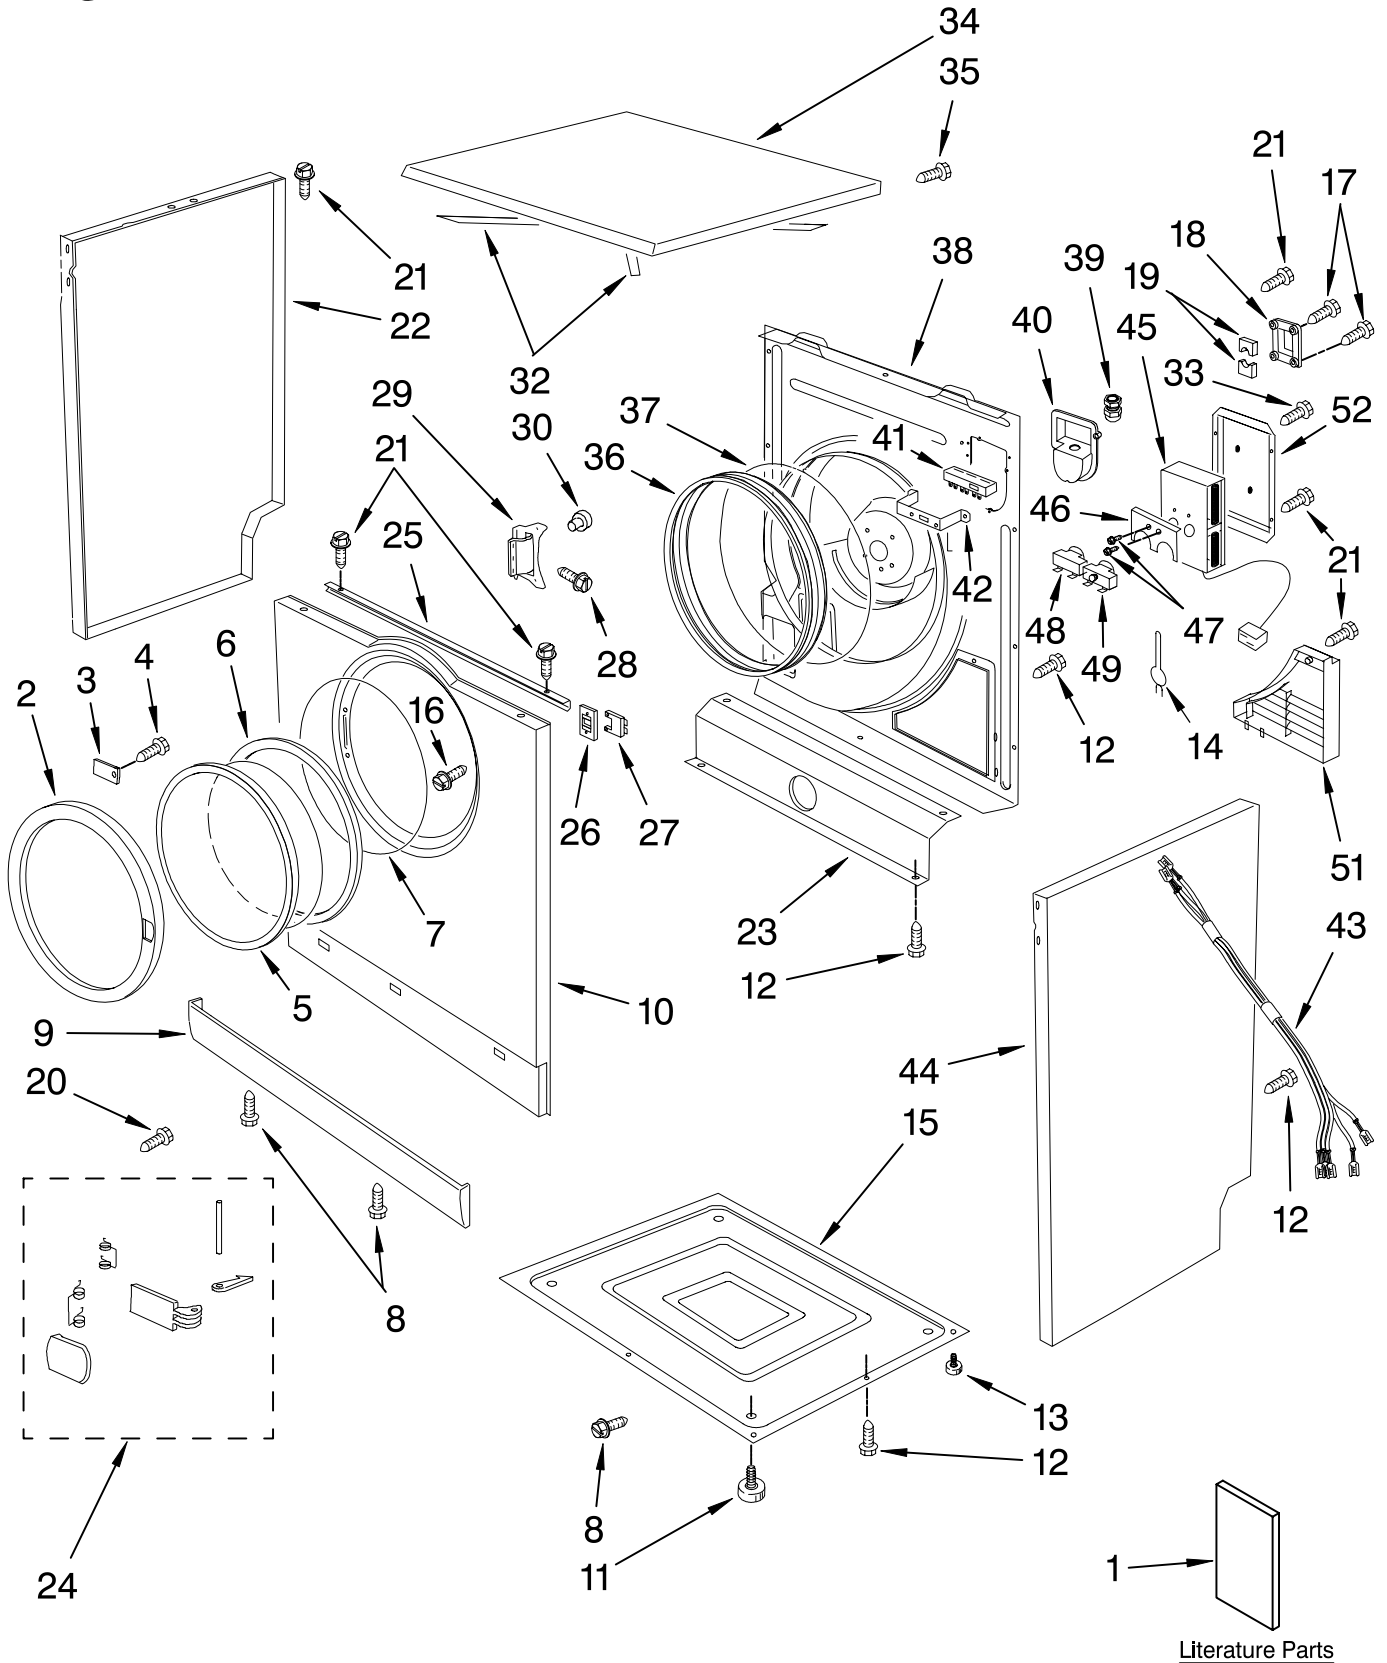

CABINET AND DOOR PARTS

For Model: LEW0050PQ2
(White)

COMPACT
ELECTRIC DRYER

FOR ORDERING INFORMATION REFER TO PARTS PRICE LIST

CABINET AND DOOR PARTS

For Model: LEW0050PQ2
(White)

Illus. No.	Part No.	DESCRIPTION	Illus. No.	Part No.	DESCRIPTION	Illus. No.	Part No.	DESCRIPTION
1	8183096	Literature Parts Use & Care Guide	19	8182533	Support, Drum Shaft	36	8182507	Seal, Rear Drum
	8182608	Wiring Diagram	20	8182412	Screw, Door Handle	37	8182540	Retaining Ring, Rear Seal
2	8182406	Frame, Door Outer	21	8182323	Screw	38	8182590	Panel, Rear
3	8183106	Retainer Insert (Glass Door)	22	8182509	Side Panel (LH)	39	8182506	Nut, Power Cord
4	8182333	Screw, Retaining Insert	23	8182535	Panel, Lower Rear	40	8182514	Cover, Terminal Block
5	8182516	Glass, Door	24	8182574	Kit, Door Handle	41	8182525	Terminal Block
6	8182414	Frame, Inner Door	25	8182511	Bracket, Front Panel	42	8182513	Mounting Bracket, Terminal Block
7	8183105	Gasket, Door	26	8182531	Plate, Door Switch	43	8183104	Wire Harness
8	8182518	Screw	27	8182530	Door Switch	44	8182520	Side Panel (RH)
9	8182503	Toe Panel	28	8182411	Screw, Door	45	8182528	Heater Element
10		Front Panel (Not Serviced)	29		Door Hinge (Not Serviced)	46	8182505	Plate, Thermostat
11	8182479	Foot, Adjustable	30		Rivet, Hinge (Not Serviced)	47	8182491	Screw, Plate
12	8182338	Screw	32	8183109	Cross-Bar, Cabinet	48	8182508	Thermostat, 194°F (98C)
13	8182459	Screw, Cabinet	33	8182526	Screw, Element Cover	49	8182502	Thermostat, (TCO) (150°)
14	8183097	Spring, Thermostat	34	8182524	Top	51	8182510	Cover, Inlet
15	8182480	Base	35	8182338	Screw	52	8183110	Cover, Element
16	8182401	Screw, Door Catch						
17	8182490	Screw, Drum Support						
18	8182534	Cover, Drum Shaft Support						

FOR ORDERING INFORMATION REFER TO PARTS PRICE LIST