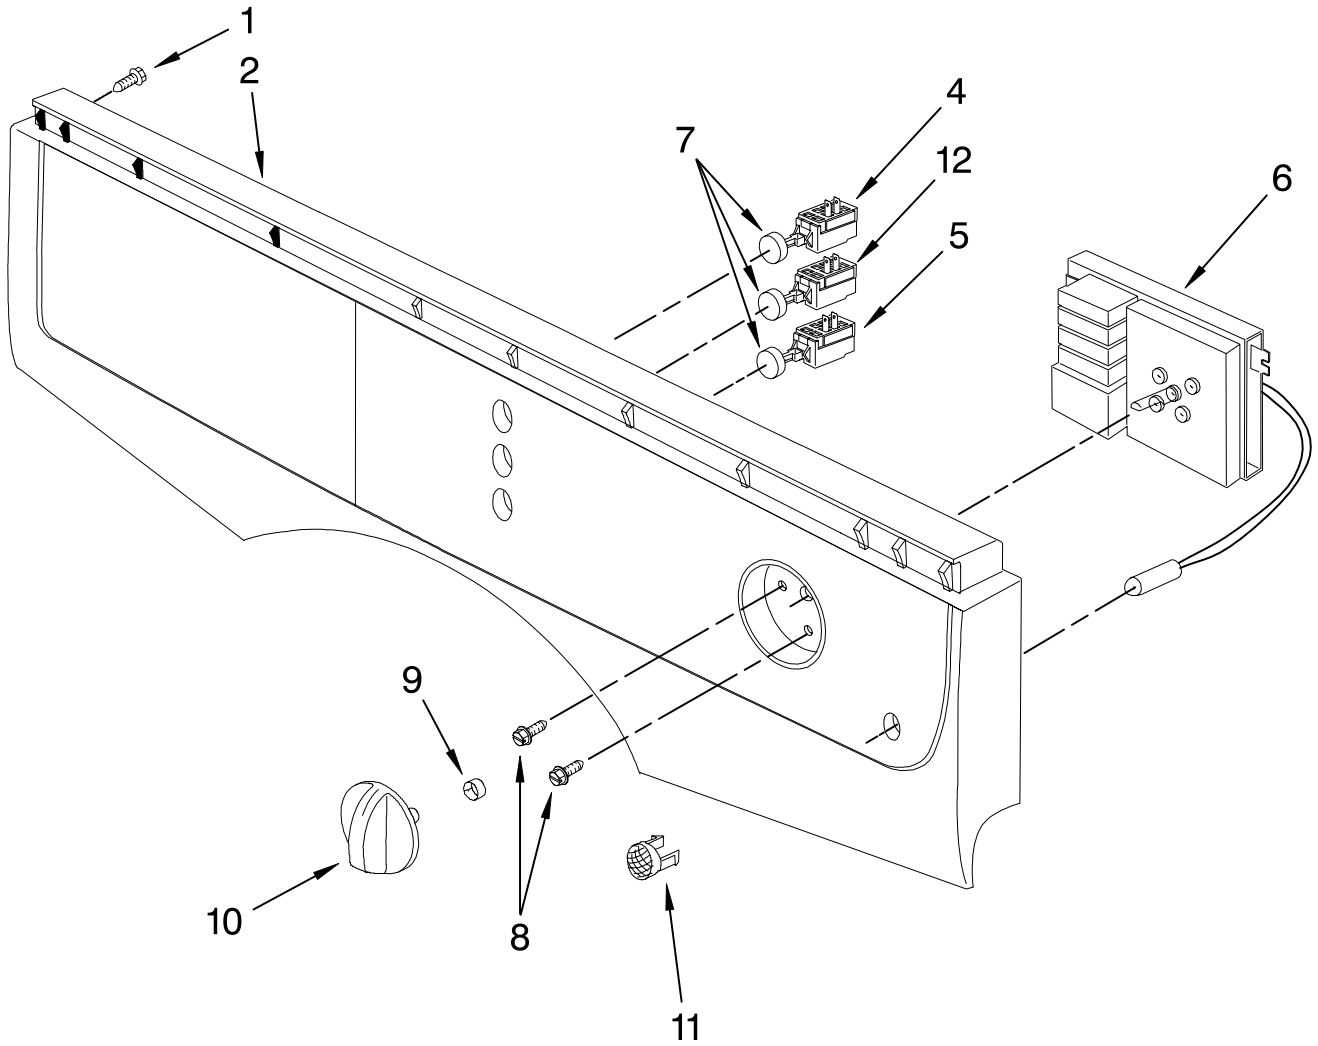

CONTROL PANEL PARTS

For Model: LEW0050PQ2
(White)

FOR ORDERING INFORMATION REFER TO PARTS PRICE LIST

CONTROL PANEL PARTS

For Model: LEW0050PQ2
(White)

Illus. No.	Part No.	DESCRIPTION
1	8182338	Screw
2	8182521	Kit, Control Panel (Includes Items 4, 5 & 12)
4	8182576	Switch & Button Assembly (Start)
5	280112	Switch & Button Assembly (On/Off)
6	8183107	Timer & Indicator Light Assembly (Indicator Light Not Serviced Separately)
7	8182575	Button, Push
8	8182323	Screw, Timer
9	8182361	Clip, Knob
10	8182519	Knob
11	8182532	Lens, Indicator
12	8182577	Switch & Button Assembly (Temperature)

FOR ORDERING INFORMATION REFER TO PARTS PRICE LIST