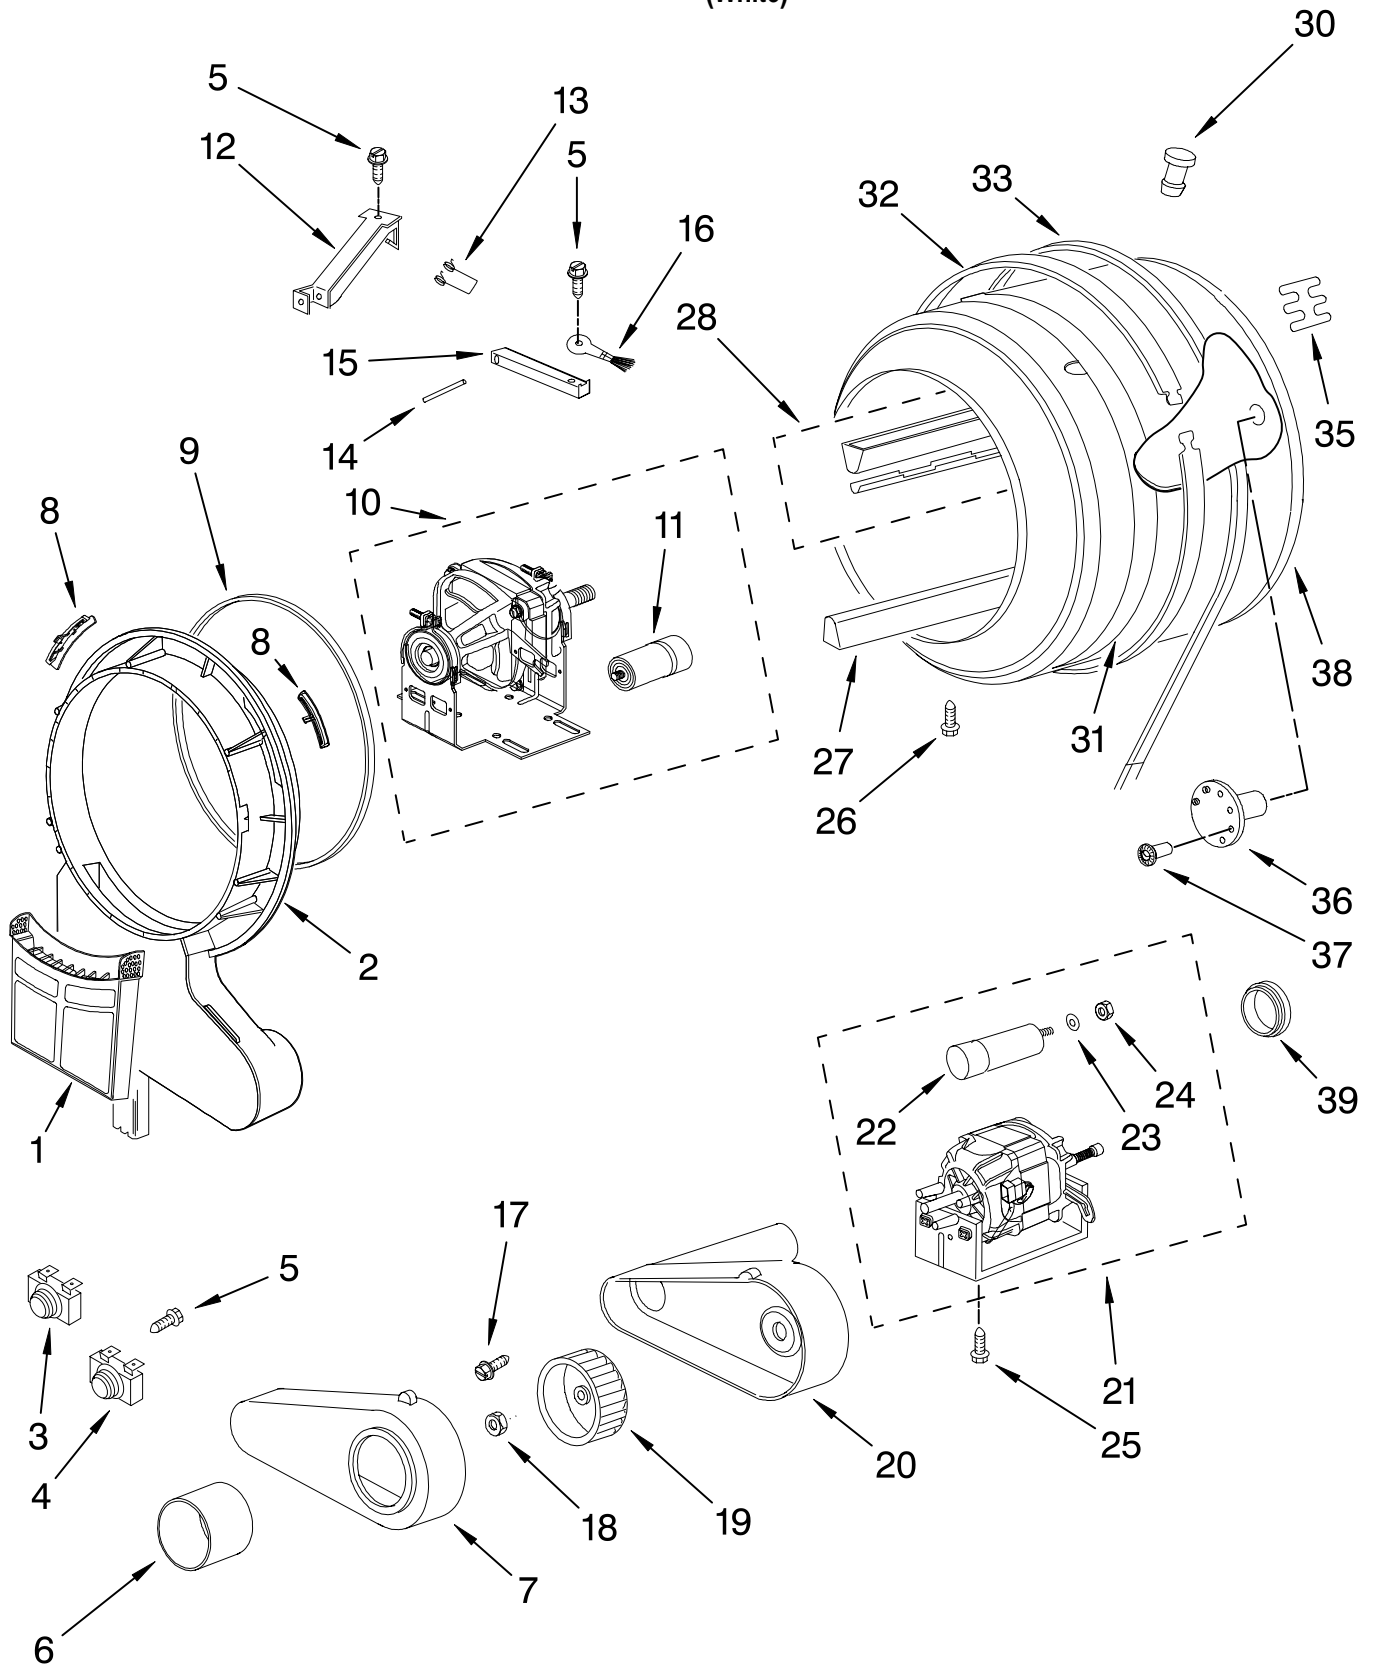

DRUM AND MOTOR PARTS

For Model: LEW0050PQ2
(White)

FOR ORDERING INFORMATION REFER TO PARTS PRICE LIST

DRUM AND MOTOR PARTS

For Model: LEW0050PQ2
(White)

Illus. No.	Part No.	DESCRIPTION	Illus. No.	Part No.	DESCRIPTION	Illus. No.	Part No.	DESCRIPTION
1	8182489	Filter, Screen	12	8182499	Support, Arm (Brush)	27	8182483	Baffle (1) (No Steel Strip)
2	8182485	Lint Duct & Drum Support Assembly	13	8182494	Spring, Arm	28	8182484	Baffle (2) (With Steel Strip)
3	8182470	Thermostat, 203°F (95C)	14	8182501	Pin, Arm	30	8183103	Plug, Probe
4	8182477	Thermostat, Operating 122°F	15	8182498	Arm, Brush Holder	31	8182497	Band, Insulation
5	8182323	Screw	16	8182500	Brush, Detector	32	8182496	Band, Steel
6	8182478	Extension, Housing	17	8183100	Screw	33	8183101	Belt, Drive
7	8182631	Housing, Outer	18	8182539	Nut, Blower Wheel	35	8182493	Spring Hook (Steel Band)
8	8182492	Insert Pad, Drum Seal	19	8182538	Blower Wheel (Includes Item 18)	36		Drum Flange with Shaft (Not Serviced)
9	8182692	Seal, Front Drum	20	8183099	Housing, Inner	37		Rivet, Drum Flange (Not Serviced)
10	8182471	Drive Motor (Includes Bracket & Capacitor)	21	8182472	Blower Motor Assembly	38	8182482	Drum Assembly (Includes Items 26, 27, 28, 30, 31, 32, 35, 36 & 37)
11		Capacitor (Not Serviced)	22	8183098	Capacitor	39	8182468	Shield, Exhaust
			23	8182580	Washer, Capacitor			
			24	8182579	Nut, Capacitor			
			25	8182486	Screw, Motor			
			26	8183102	Screw, Baffle			

FOR ORDERING INFORMATION REFER TO PARTS PRICE LIST