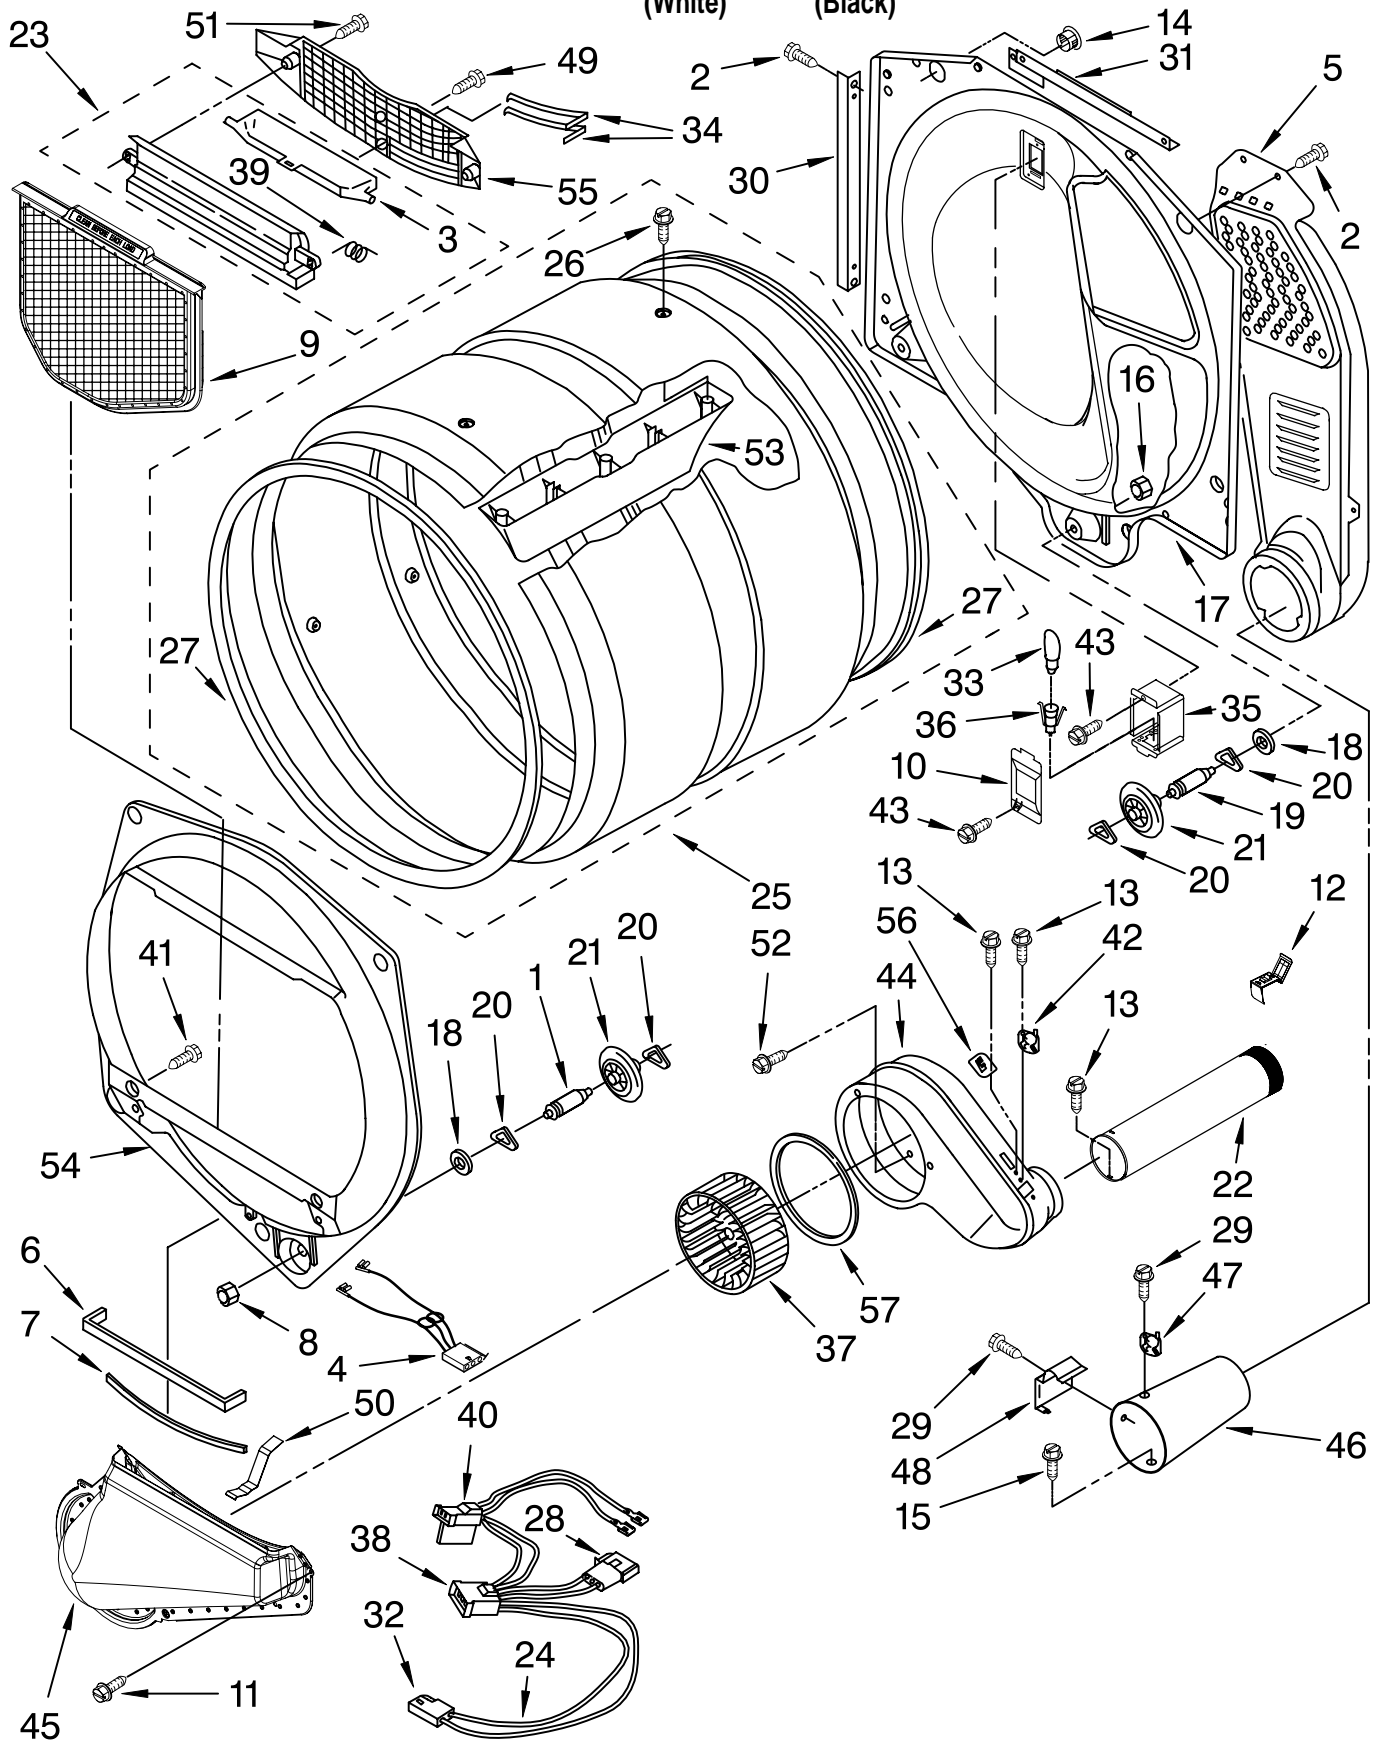

BULKHEAD PARTS

For Model: MGD9700SQ0, MGD9700SB0
(White) (Black)

FOR ORDERING INFORMATION REFER TO PARTS PRICE LIST

BULKHEAD PARTS

For Model: MGD9700SQ, MGD9700SB0
(White) (Black)

Illus. No.	Part No.	DESCRIPTION	Illus. No.	Part No.	DESCRIPTION	Illus. No.	Part No.	DESCRIPTION
1	8575324	Shaft, R.H. Thread	21	8536973	Roller, Support	40	3403499	Connector, 2-Position
2	3390647	Screw, 8-18 x 1/2	22	8563745	Exhaust Pipe	41	695240	Screw, 8-18 x 1/2
3	3394984	Door, Lint Screen	23	3394985	Housing, Outlet	42	8577274	Thermistor
4	3406653	Harness, Sensor	24	3401850	Harness, Gas	43	487909	Screw, 8-15 x 1/2
5	3394346	Air Duct Assembly	25	W10113138	Complete Drum Assembly	44	8544362	Housing, Blower
6	697813	Seal, Outlet Housing	26	W10109200	Screw, 11-16 x 3/4	45	8066168	Lint Duct Assembly
7	697814	Seal, Drum Front	27	W10166807	Seal, Drum	46	8066047	Funnel, Burner
8	3934666	Nut, 3/8 x 16(R.H.)	28	353424	Plug, 3-Way	47	8573028	Thermostat, High-Limit 205°F (96°C)
9	W10049370	Lint, Screen	29	90767	Screw, 8-18 x 3/8	48	338906	Sensor, Radiant
10	3402841	Lens, Drum Light	30	8519221	Channel Bracket, Rear Bulkhead (2)	49	3357011	Screw, 10-16 x 1/2
11	489463	Screw, 8-18 x 5/8	31	8571651	Bracket, Upper Rear Bulkhead	50	8066208	Clip-Spring
12	8572105	Clip, Exhaust Pipe	32	717252	Plug, 2-Way	51	3387230	Screw, 10-16 x 1
13	8533971	Screw, 8-18 x 5/16	33	3406124	Bulb, Light	52	359625	Screw, 8-18 x 1/2
14	8529007	Plug, Rear Bulkhead	34	3387223	Electrode, Sensor	53	W10113136	Baffle, Drum
15	693995	Screw, 8-18 x 3/8	35	3977373	Bracket, Drum Light	54	8519245	Bulkhead, Front
16	W10001120	Nut, 3/8-16 (L.H.)	36	W10136369	Socket Assembly	55	8299979	Grill, Outlet
17	8520836	Bulkhead, Rear	37	697772	Wheel, Blower	56	3392519	Thermal Fuse
18	3387459	Washer, Support	38	3403498	Connector, 3-Position	57	697770	Seal, Cover Plate
19	8575325	Shaft, L.H. Thread	39	3394986	Spring, Lint Screen Door			
20	690997	Ring, Tri						

FOR ORDERING INFORMATION REFER TO PARTS PRICE LIST