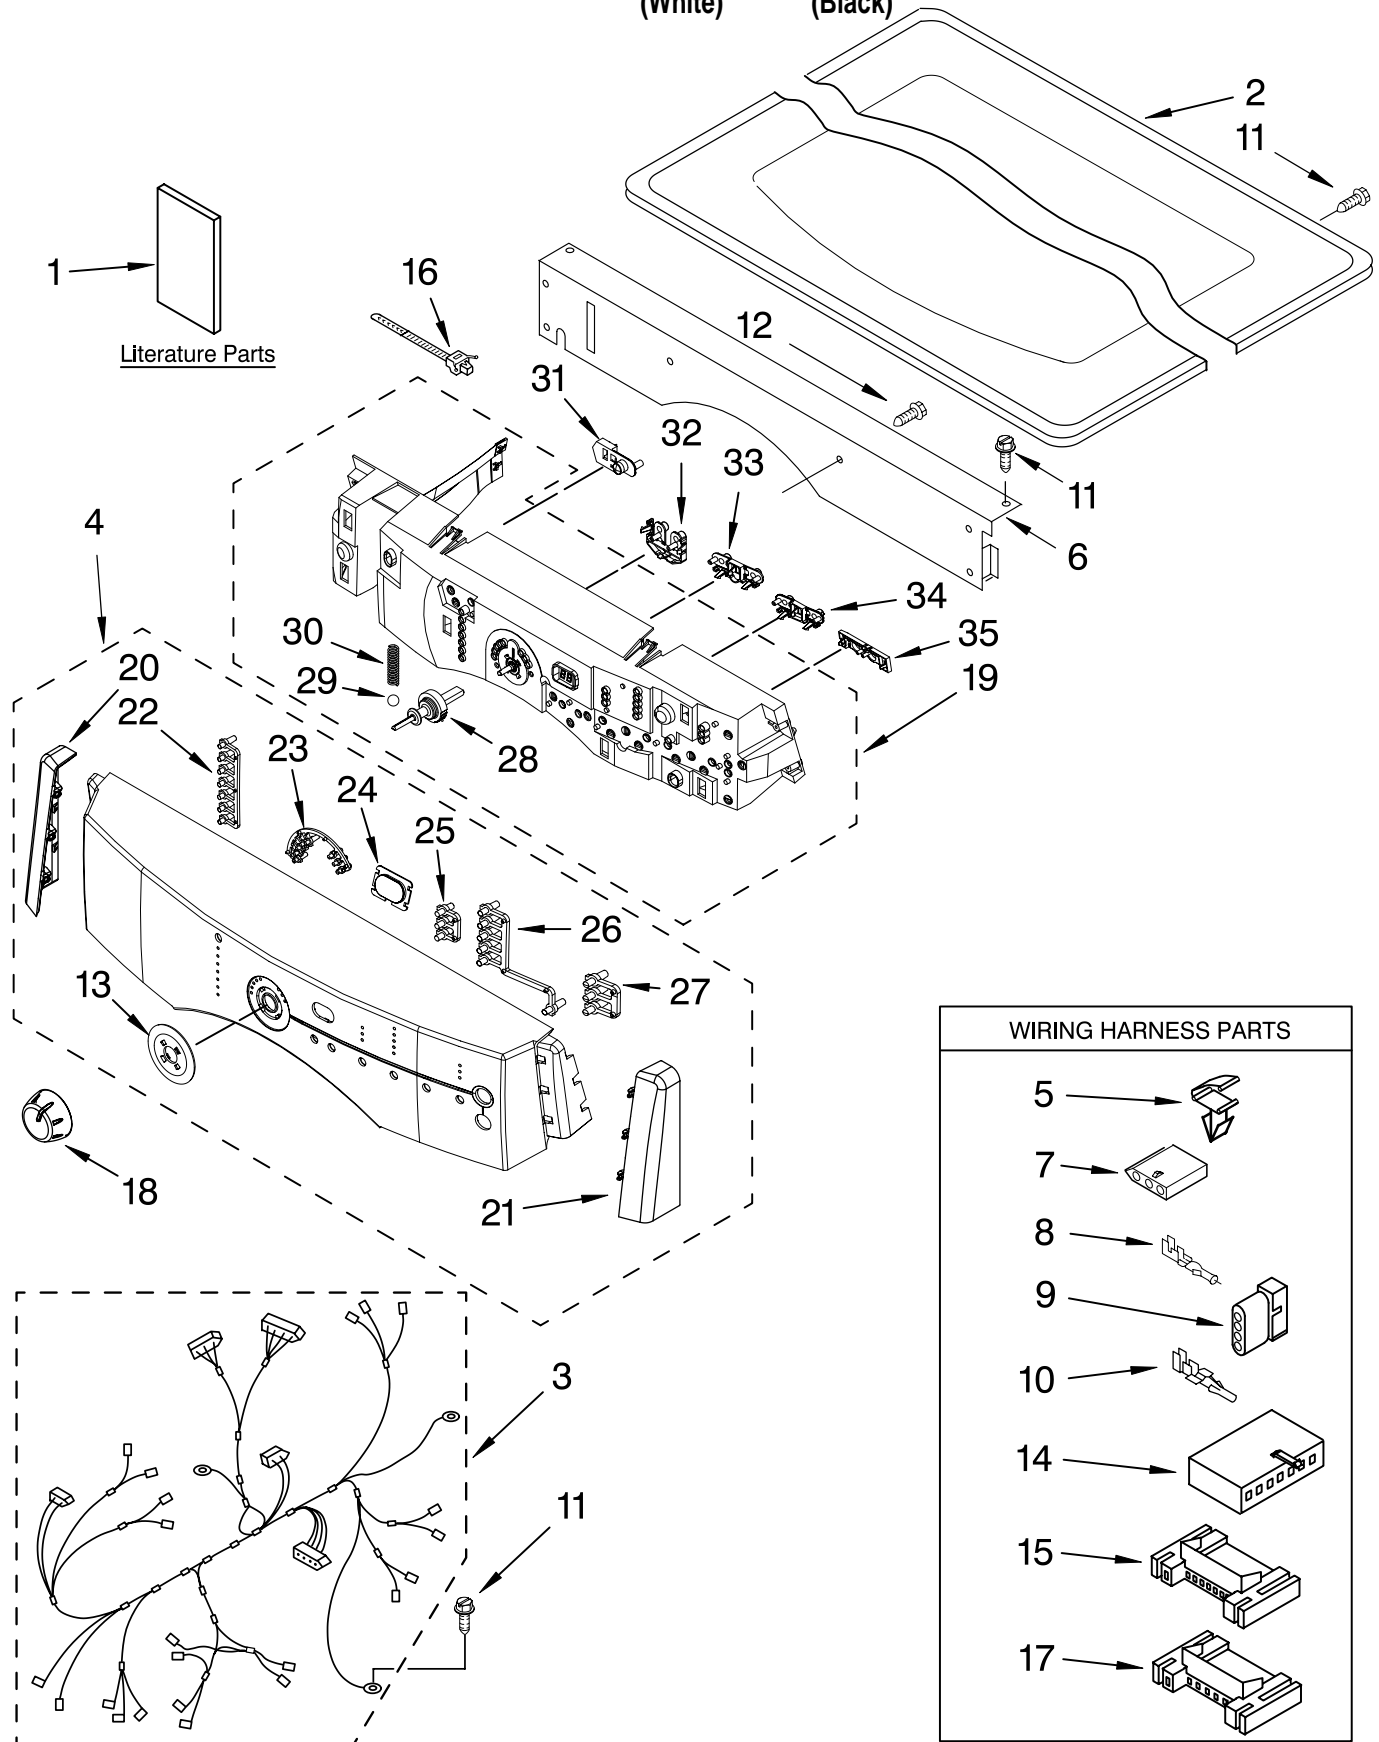

TOP AND CONSOLE PARTS

For Model: MGD9700SQ0, MGD9700SB0
(White) (Black)

FOR ORDERING INFORMATION REFER TO PARTS PRICE LIST

TOP AND CONSOLE PARTS

For Model: MGD9700SQ0, MGD9700SB0
(White) (Black)

Illus. No.	Part No.	DESCRIPTION	Illus. No.	Part No.	DESCRIPTION	Illus. No.	Part No.	DESCRIPTION
1		Literature Parts Use & Care Guide	15	3395683	Connector, (Motor)	29	8542716	Bearing, Knob
	W10150638	English	16	3391018	Tie, Cable	30	8542715	Spring, Knob
	W10150639	Spanish	17	2203186	Connector, 5-Circuit	31		Pushbutton, (Control)
	W10049500	Tech Sheet	18	W10133964	Knob, Assembly		W10133970	Silver (For White Model)
	W10099080	Guide, Quick Start	19	8558455	User Interface (Includes Illus. 28, 29 & 30)		8580140	Silver (For Black Model)
2		Top	20		EndCap (LH)	32		Pushbutton, (Drytime)
	8519251	White		8562598	White		W10100390	White
	8579997	Black		8580135	Black		8579989	Silver
3	8299950	Harness, Main	21		EndCap (RH)	33		Pushbutton, (Dryness/Temp)
4		Panel, Console (Includes Bezel, Light Indicators & Endcaps)		8562597	White		8562604	White
	W10098940	White		8580134	Black		8579991	Silver
	W10098960	Black	22	8542682	Light Indicator (Status)	34		Pushbutton, (XCare/EOC)
5	3394427	Clip, Harness	23	8542683	Light Indicator (Cycle)		8562605	White
6	8519271	Bracket, Console	24	8542691	Lens, Display		8579993	Silver
7	353424	Connector, Sensor	25	8542684	Light Indicator (Dryness Level)	35		Pushbutton, (Start/Cancel)
8	94614	Terminal	26	8542685	Light Indicator (Temperature)		W10133971	Silver (For White Model)
9	3936144	Plug, Terminal	27	8542686	Light Indicator (XCare/EOC)		8579994	Silver (For Black Model)
10	94613	Terminal	28	8542717	Shaft, Cycle Selector			
11	3390647	Screw, 8-18 x 1/2						
12	488886	Screw, 8-18 x 1/2						
13	8542690	Bezel, Cycle						
14	3936150	Connector, 7-Circuit						