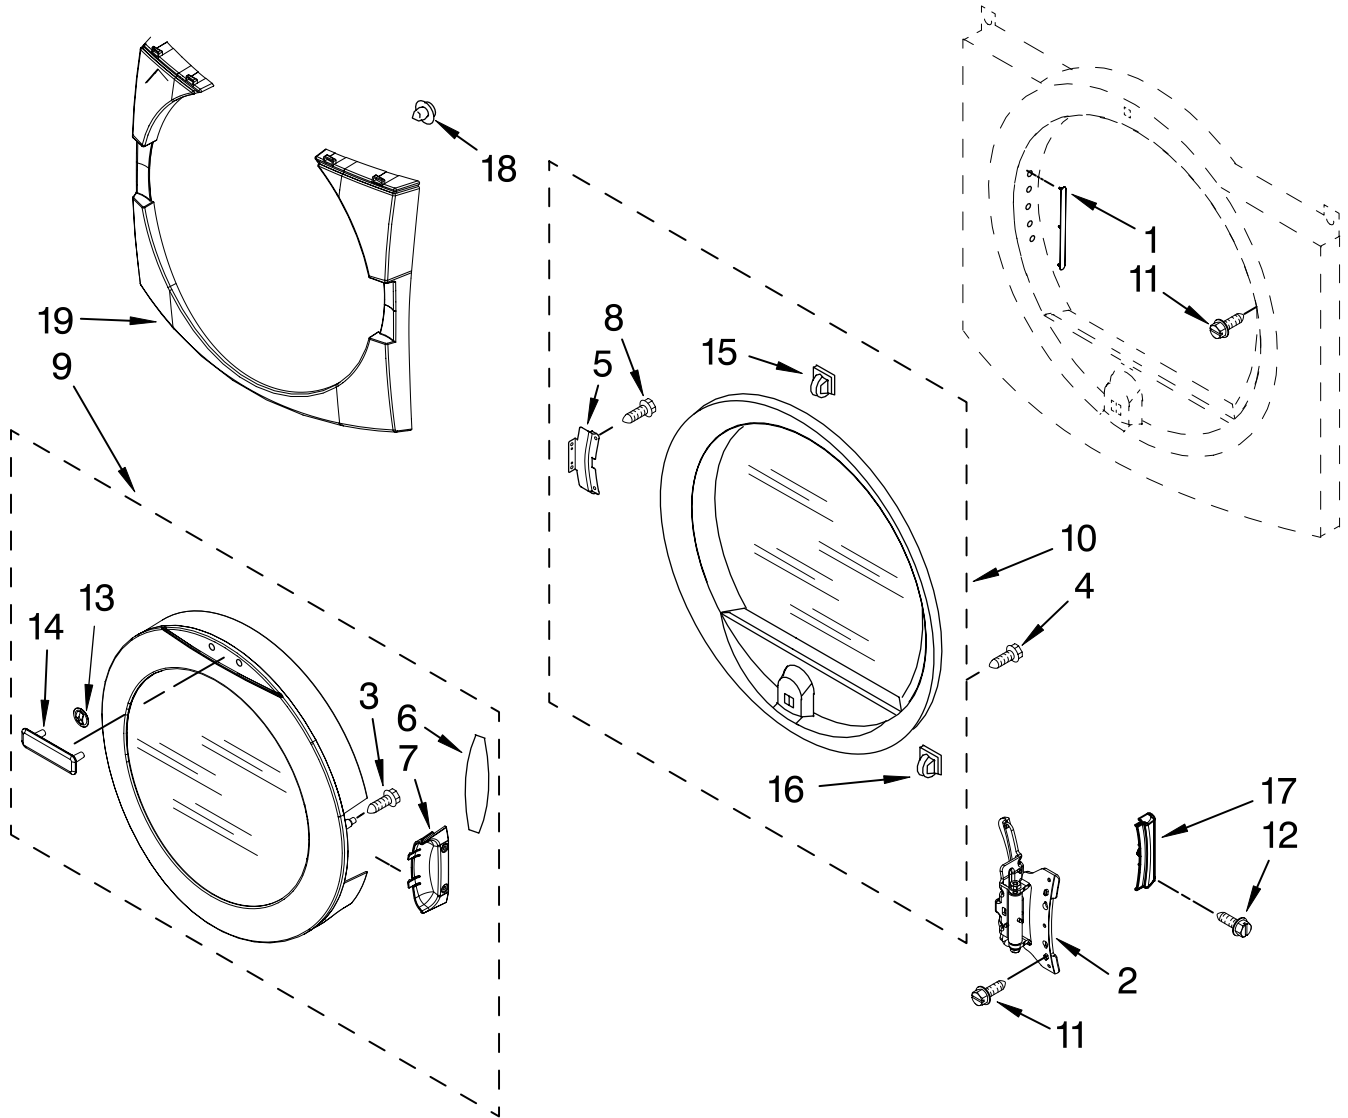

DOOR PARTS

For Model: MGD9700SQ0, MGD9700SB0
(White) (Black)

Illus. No.	Part No.	DESCRIPTION

1	8563855	Plug, Strip
2	W10111141	Door Hinge Assembly
3	8533957	Screw, 10-16 x 1/2
4	9742177	Screw, 8-18 x 5/8
5	8529539	Bracket, Handle
6	8541011	Pad, Door Handle
7	W10133974	Handle, Door
8	3393008	Screw, 10-16 x 1/2

Illus. No.	Part No.	DESCRIPTION

9		Door & Window Assembly (Includes Illus. 6, 7, 13 & 14)
	W10133985	Silver (For White Model)
	W10098830	Silver (For Black Model)
10	8557501	Inner Door Assembly (Includes Illus. 5, 8, 15 & 20)
11	355515	Screw, 8-18 x 11/16

Illus. No.	Part No.	DESCRIPTION

12	3400859	Screw, 8-18 x 7/32
13	8558182	Nut, Push-On (2)
14	W10116209	Badge
15	690081	Catch, Door Assembly (1)
16	3389441	Catch, Door Assembly (1)
17		Cover-Hinge, Rotating
	8566486	White
	8579980	Black
18	8547091	Clip, Trim Panel
19		Trim & Clip Assembly
	8562596	White
	8579981	Black

FOR ORDERING INFORMATION REFER TO PARTS PRICE LIST