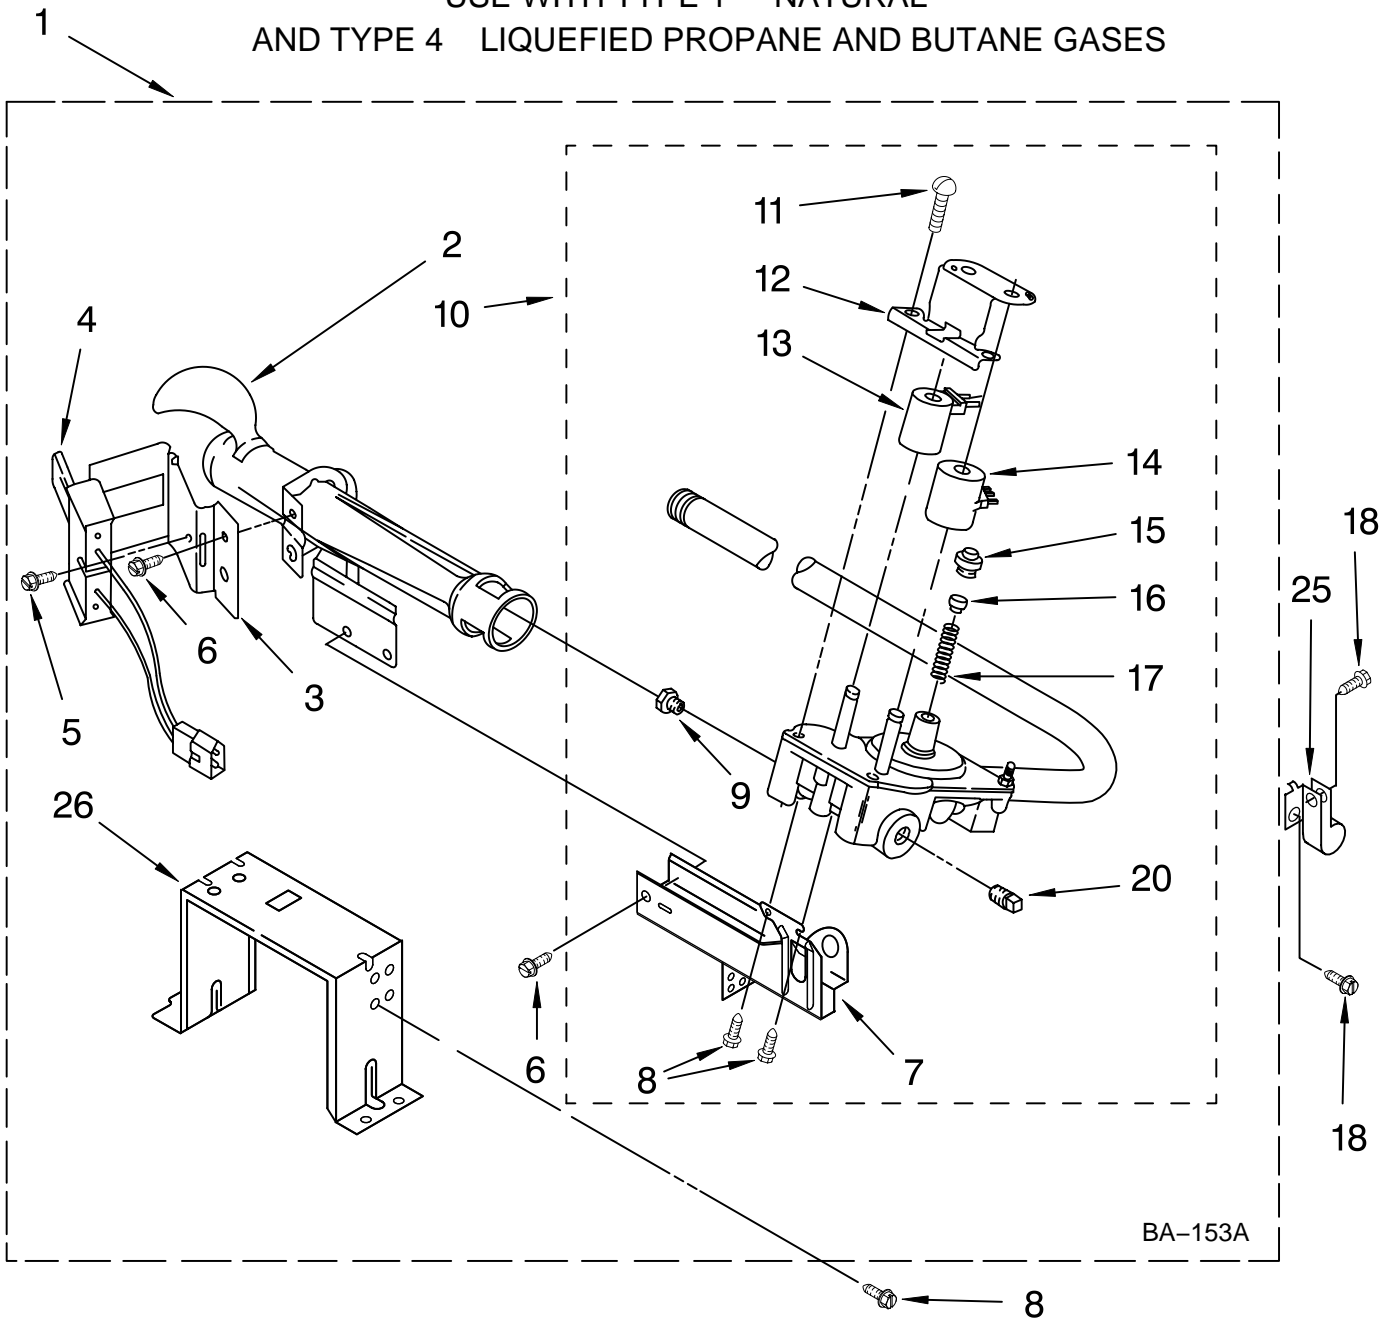

8576353 BURNER ASSEMBLY

For Model: MGD9700SQ0, MGD9700SB0

(White) (Black)

USE WITH TYPE 1 – NATURAL
AND TYPE 4 LIQUEFIED PROPANE AND BUTANE GASES

FOR ORDERING INFORMATION REFER TO PARTS PRICE LIST

8576353 BURNER ASSEMBLY

For Model: MGD9700SQ0, MGD9700SB0

(White) (Black)

USE WITH TYPE 1 – NATURAL
AND TYPE 4 LIQUEFIED PROPANE AND BUTANE GASES

Illus. No.	Part No.	DESCRIPTION
1	8576353	Burner Assembly 60 Hz. (Type 1) (White Rodgers)
2	688617	Tube, Burner
3	694298	Bracket, Ignitor
4	686590	Ignitor
5	3393909	Screw & Washer (8-32 x 7/8)
6	343641	Screw, 10-16 x 1/2
7	3389871	Base, Burner
8	3387057	Screw, 8-18 x 3/8
9		Orifice, Burner 15418 Type 1 15422 Type 4 (Butane) 234867 Type 4 (Propane)
10	W10118347	Valve, Gas 60 Hz. (Complete) (Includes Pipe & Illus. #7).
11	694421	Screw, 8-32 x 1/2 (2)
12	694538	Bracket, Coil
13	694540	Coil, 60 Hz. (2 Terminal) (Main)
14	694539	Coil, 60 Hz. (Split) (3 Terminal) (Pilot Position)
15	694424	Leak, Limiter
16	694423	Screw, Regulator Adjustment
17	694422	Spring, Regulator
18	3390647	Screw, 8-18 x 1/2
20	239822	Plug, Pipe
25	3387561	Clamp, Pipe
26	3389889	Bracket, Support

Following Parts Not Illustrated

8576846 Conversion Kit
(Type 1)
to Type (4) LPG).

BA-153A

FOR ORDERING INFORMATION REFER TO PARTS PRICE LIST