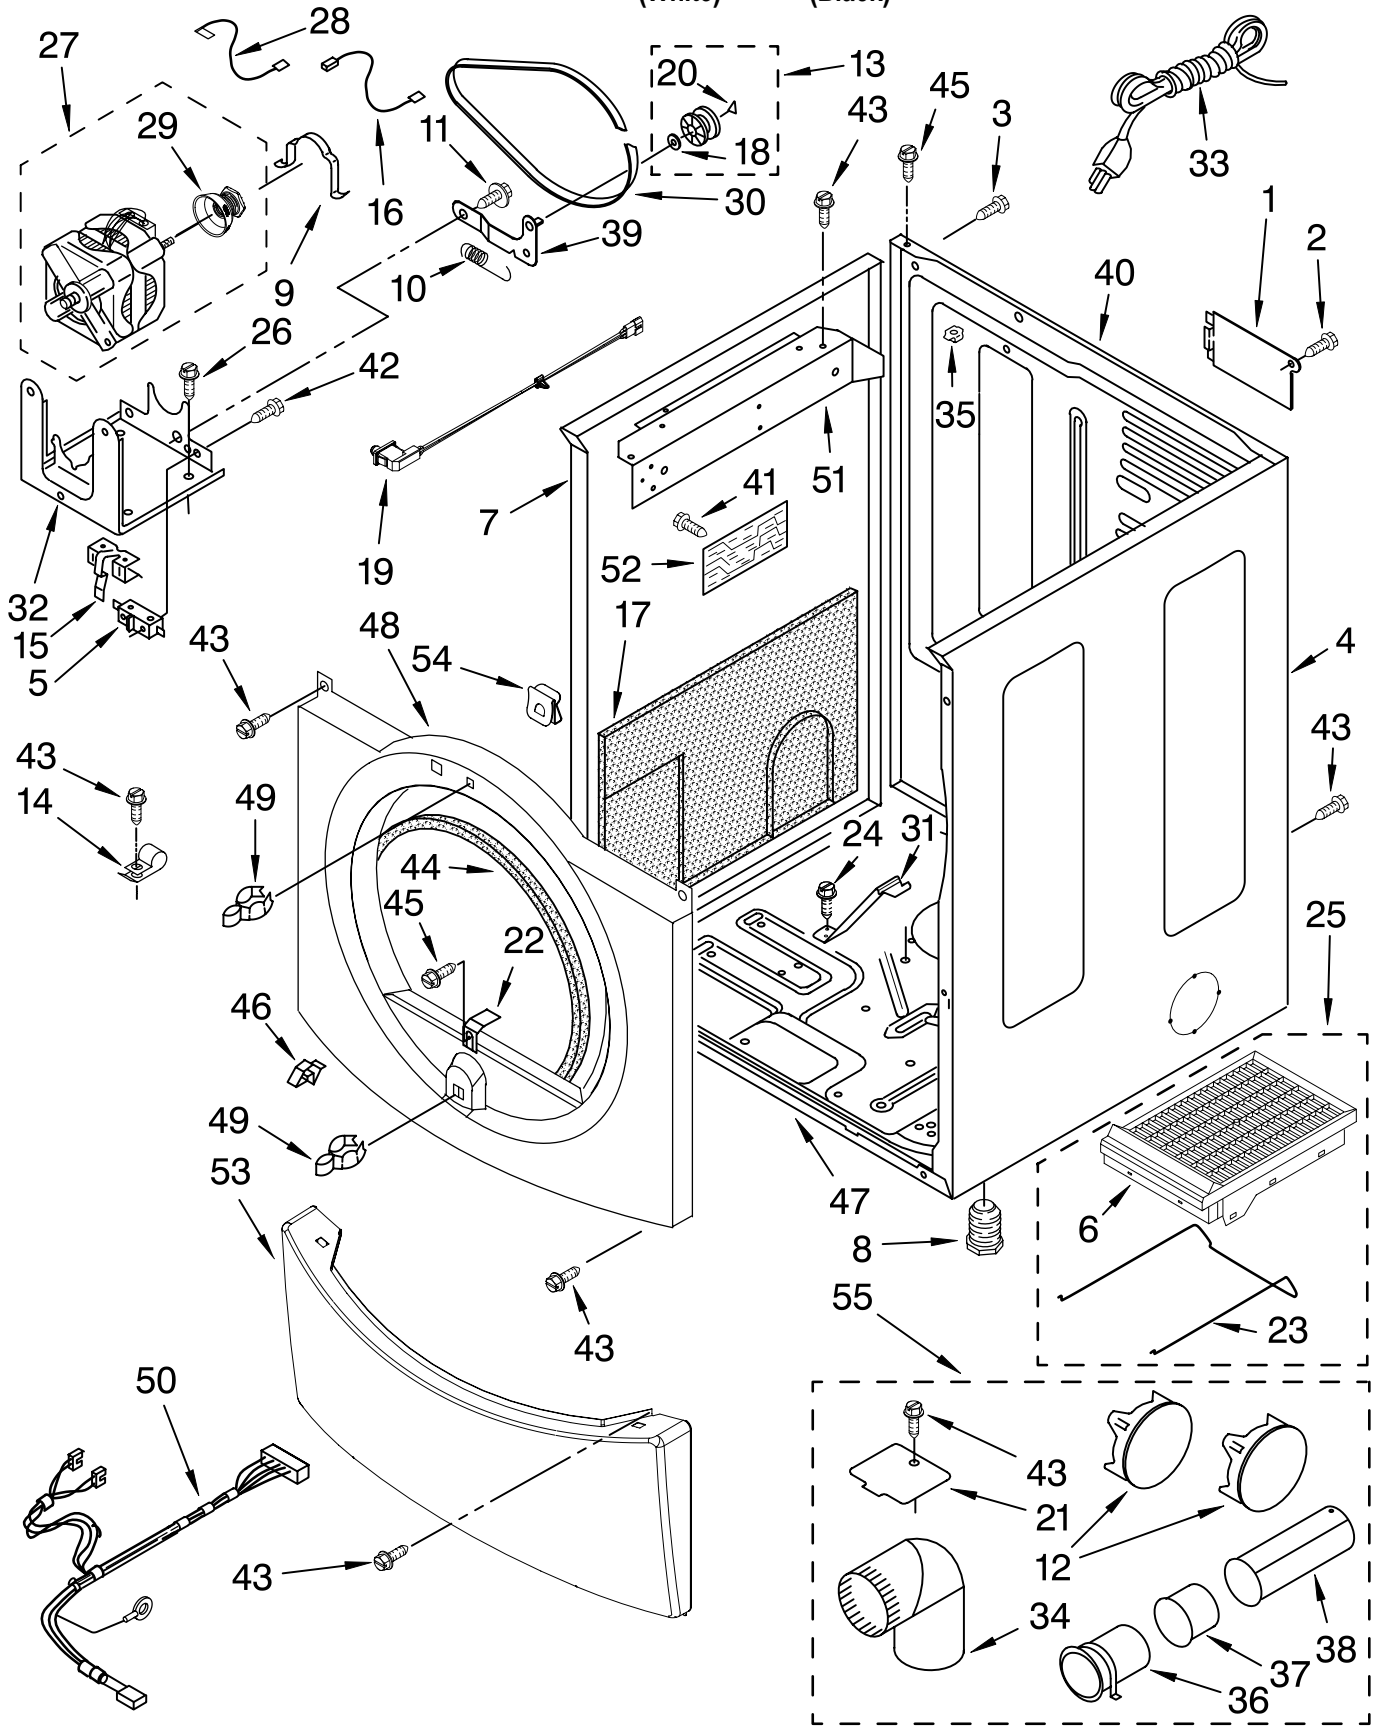

CABINET PARTS

For Model: MGD9700SQ0, MGD9700SB0
(White) (Black)

FOR ORDERING INFORMATION REFER TO PARTS PRICE LIST

CABINET PARTS

For Model: MGD9700SQ0, MGD9700SB0
(White) (Black)

Illus. No.	Part No.	DESCRIPTION	Illus. No.	Part No.	DESCRIPTION	Illus. No.	Part No.	DESCRIPTION
1	8317340	Cover, Terminal Block	19	W10128087	Assembly, Door Switch	43	3390647	Screw, 8-18 x 1/2
2	3390814	Screw, 8-18 x 3/8	20	690997	Tri Ring	44	3387242	Seal, Front Panel
3	8533974	Screw, 10-32 x 5/8 (Ground)	21	8066115	Cover-Plate	45	3393008	Screw, 10-16 x 1/2
4		Panel, Side (R.H.)	22	8529053	Ramp, Door	46	8519459	Clip, Toe Panel
	W10139003	White	23	8521961	Dry Rack Support	47	8519207	Base, Cabinet
	W10139010	Black	24	693995	Screw, 8-18 x 3/8	48		Front Panel (Includes Illus. 44)
5	3394881	Switch, Broken Belt	25	8521957	Dry Rack Assembly		8565907	White
6	8521959	Dry Rack (Top)	26	343641	Screw, 10-16 x 1/2		8579973	Black
7		Panel, Side (L.H.)	27	8538263	Motor Assembly 60 HZ.	49	696144	Strike, Door (2)
	W10138989	White	28	3398948	Wire, Jumper (Broken Belt Switch)	50	8299929	Harness, Digital Interface
	W10138996	Black	29	8578220	Pulley 60 HZ.	51	8519273	Bracket, Control
8	3392100	Foot, Dryer	30	3387610	Belt, Drive	52	8546219	Control Board
	279810	Foot - Optional (Extended Length Package Of 2) (Not Included)	31	8529757	Bracket, Burner	53		Toe, Panel
9	660658	Clamp, Motor (2)	32	3387118	Bracket, Motor		W10116271	White
10	3387374	Spring, Idler	33	3401401	Cord, Power		W10116273	Black
11	3389420	Retainer, Idler	34	49026	4" - 90° Elbow	54	62825	Clip S-Type
12		Plug, Multivent	35	692400	Nut, Push-In	Optional Parts Not Included		
	697750	White	36	8563747	Exhaust Pipe & Bracket	Dryer Exhaust Kit (For Side & Bottom Venting)		
	3388309	Black	37	8563750	Exhaust Pipe (Short)			
13	3388672	Pulley Assembly	38	8563749	Exhaust Pipe (Long)	55	279818	White
14	3978776	Bracket, Gas Pipe	39	3388674	Idler Bracket		279820	Black
15	8066120	Lever, Snap Switch	40	W10133207	Panel, Rear			
16	W10167612	Wire, Belt Switch	41	3400826	Screw, 8-18 x 3/4			
17	W10128772	Sound Panel	42	98129	Screw, 6-20 x 1 1/16			
18	W10121334	Washer						

FOR ORDERING INFORMATION REFER TO PARTS PRICE LIST