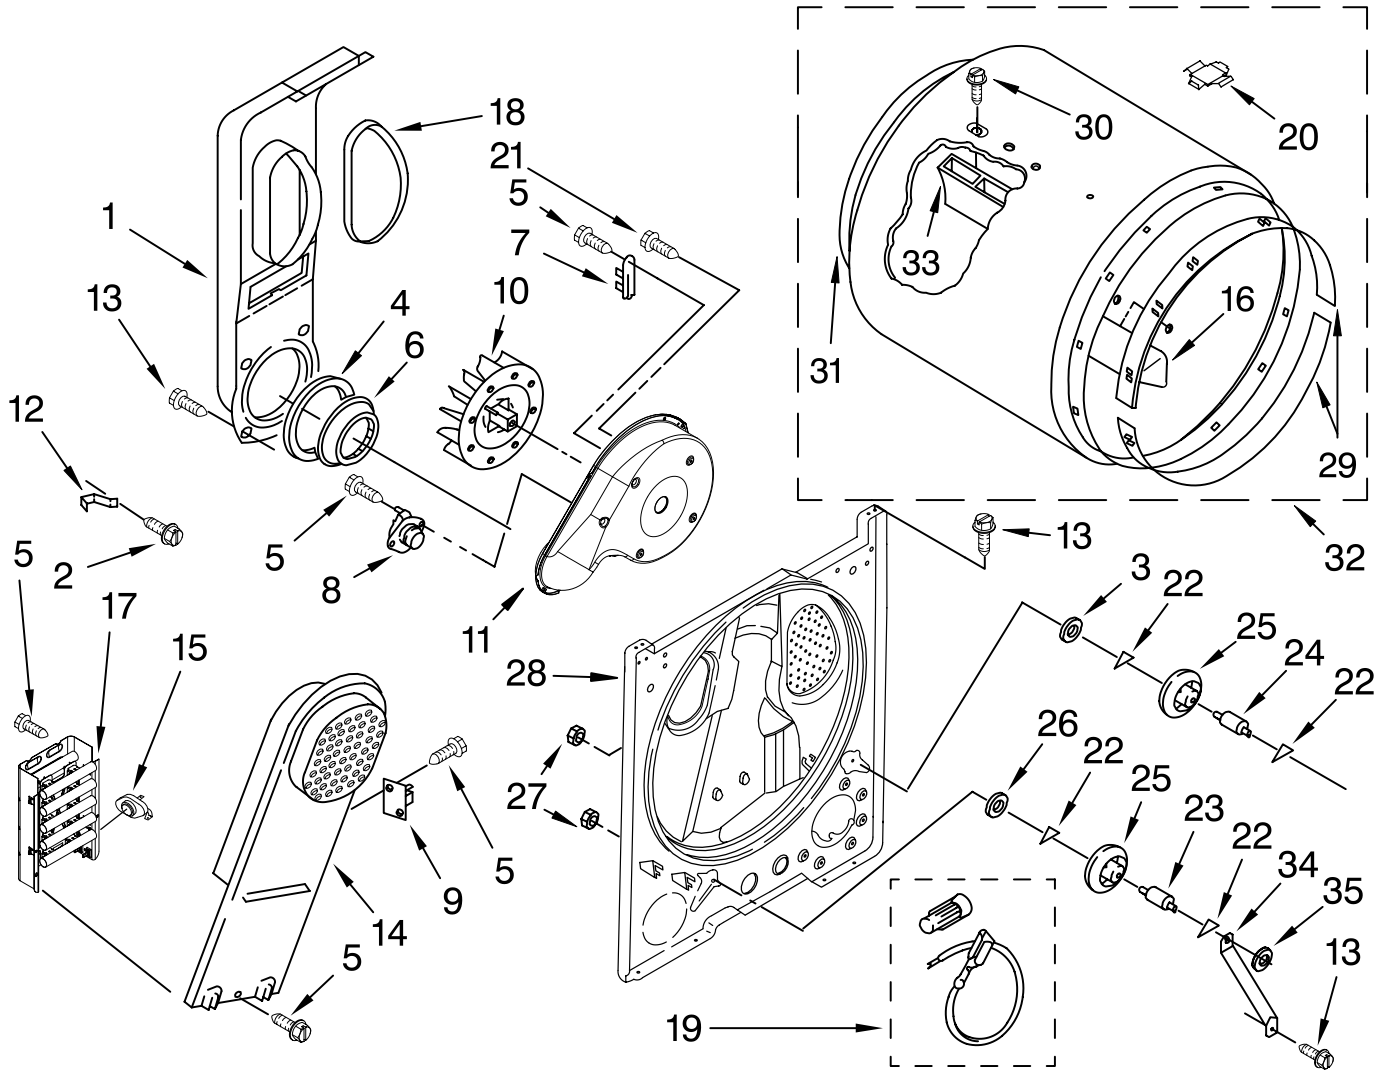

BULKHEAD PARTS

For Model: NED5240TQ0

(White)

Illus. No.	Part No.	DESCRIPTION
1	348368	Lint Chute Assembly
2	489463	Screw, 8-18 x 5/8
3	3388703	Washer-Support
4	347139	Seal, Lint Chute
5	90767	Screw, 8-18 x 3/8
6	696302	Shield, Exhaust
7	3392519	Thermal Fuse
8	3387134	Thermostat, Internal-Bias
9	3977393	Thermal Cut-Off (Includes Illus. 15)
10	694089	Wheel, Blower
11	8577230	Housing, Blower

Illus. No.	Part No.	DESCRIPTION
12	8066155	Clip
13	343641	Screw, 10-16 x 1/2
14	8541818	Box, Heater
15	3977767	Thermostat, 221°F (105°C)
16	3403636	Baffle-Drum (1)
17	3403585	Element, Heater
18	339956	Seal
19	279457	Wire Kit, Terminal (For Heater Element Wiring Harness Repair)
20	8066086	Drum Hole Plug
21	3390647	Screw, 8-18 x 1/2

Illus. No.	Part No.	DESCRIPTION
22	690997	Ring, Tri
23	3399506	Shaft, L.H.
24	3399507	Shaft, R.H.
25	3397590	Roller, Support
26	348197	Washer, Support
27	3359452	Nut, 3/8-16
28	3403491	Bulkhead
29	692526	Ring, Bearing
30	W10109200	Screw, 11-16 x 3/4
31	3406130	Seal, Rear Drum
32	695587	Drum Assembly
33	692490	Baffle, Drum (2)
34	3976434	Bracket, Support
35	90296	Clip

IMPORTANT: All Part Numbers Listed Are Whirlpool Numbers. Source Parts Through Whirlpool.