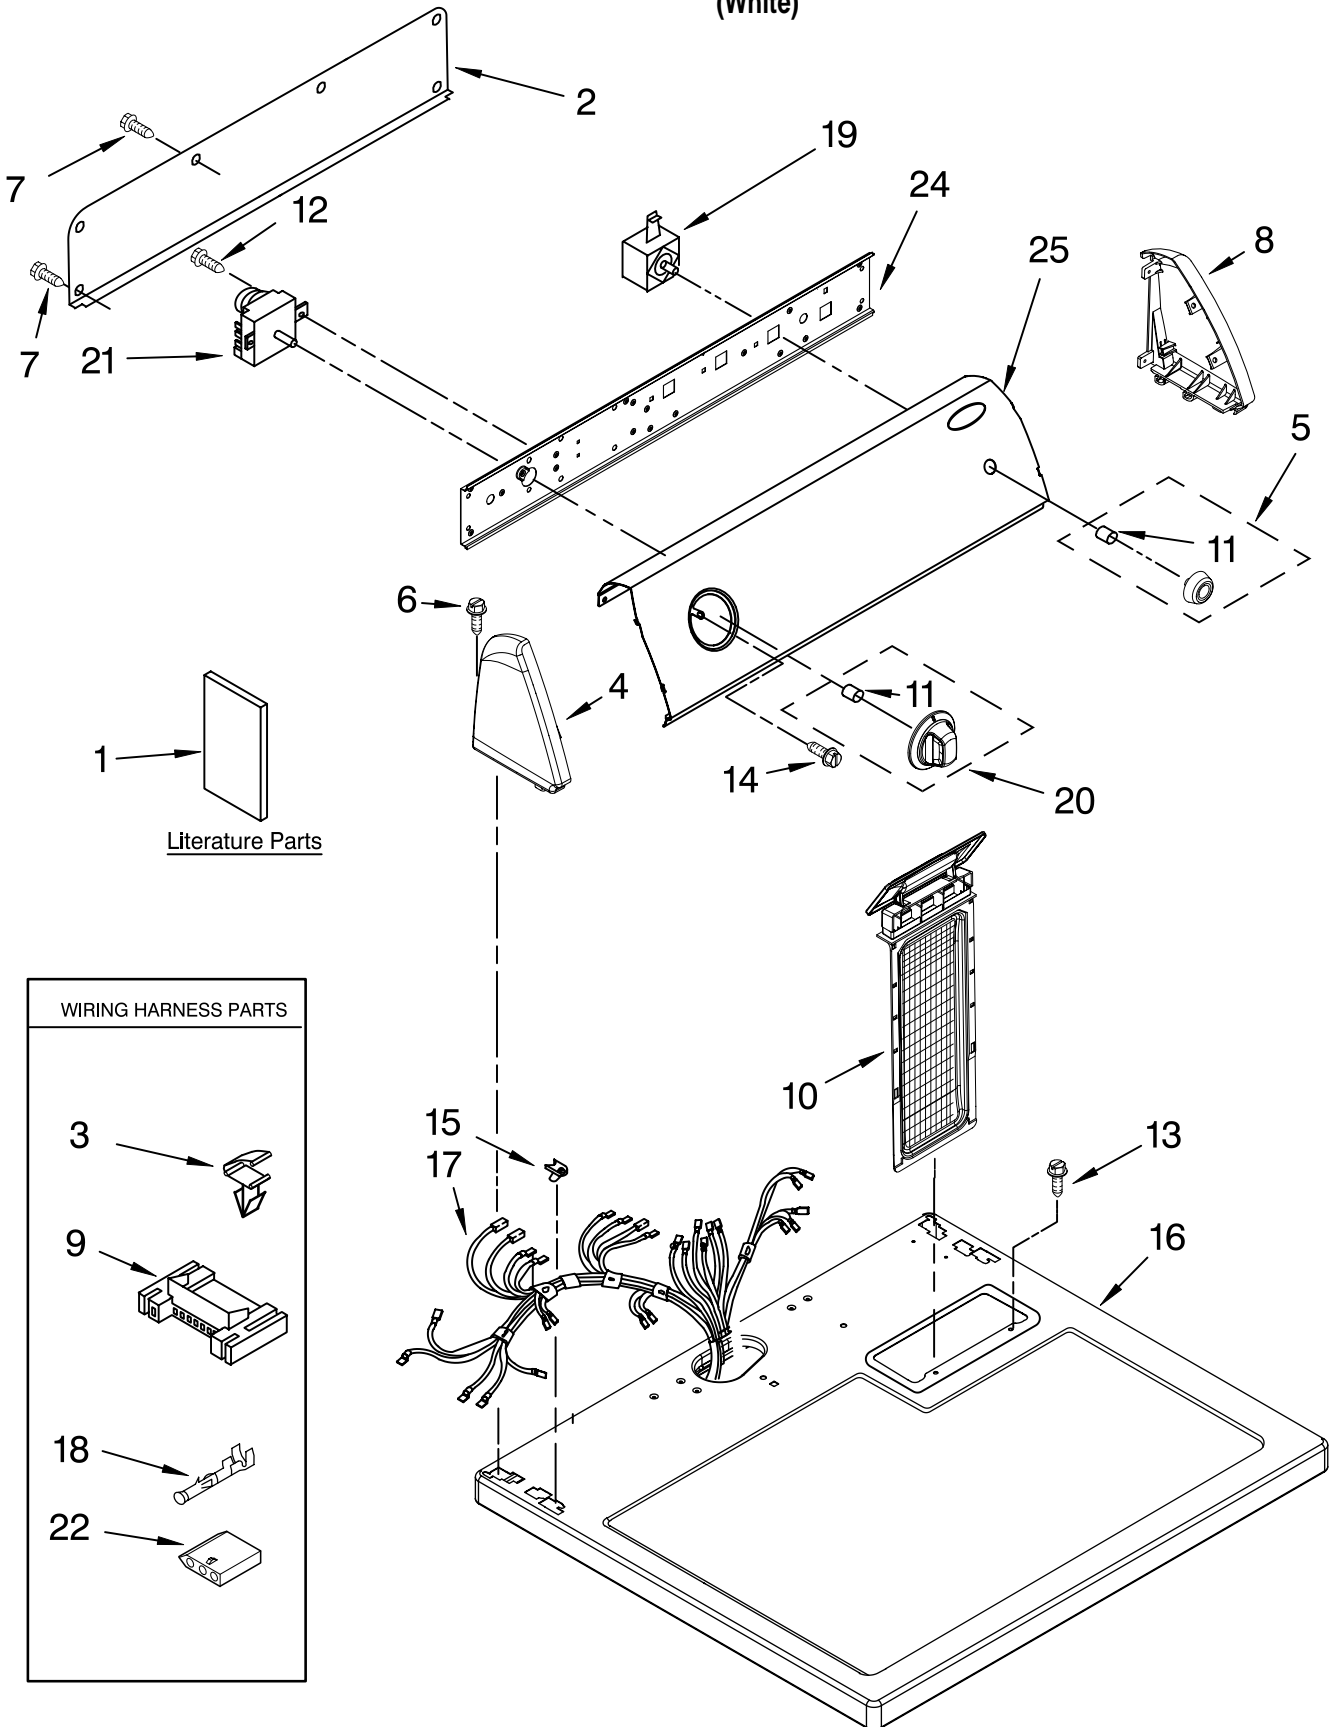

## TOP AND CONSOLE PARTS

29" ELECTRIC DRYER

For Model: NED5240TQ0

(White)

1 →   
Literature Parts

WIRING HARNESS PARTS

3 → 

9 → 

# TOP AND CONSOLE PARTS

For Model: NED5240TQ0

(White)

Illus. No.	Part No.	DESCRIPTION	Illus. No.	Part No.	DESCRIPTION	Illus. No.	Part No.	DESCRIPTION
1		Literature Parts	5	W10110049	Knob,	15	357213	Nut, Push-In (2)
	W10088970	Installation,			Push-To-Start	16	8557930	Top
		Installation		8271365	White	17	8576500	Harness, Wiring
	W10089173	Sheet,	6	388326	Screw, Console	18	94614	Terminal
		Cycle Feature	7	693995	Screw, Hex Head	19	3977456	Switch,
	W10088771	Use & Care Guide	8	8271359	Cap, End (R.H.)			Push-To-Start
	8576793	Wiring Diagram	9	3395683	Housing, Connector (Motor)	20	W10110048	Timer-Knob
2	8274261	Panel, Rear Console	10	8558463	Screen, Lint	21	8299778	Timer, 60 Hz.
3	3394427	Clip, Harness	11	8536939	Clip, Spring	22	3936144	Connector
4	8271365	Cap, End (L.H.)	12	8533971	Screw, 8-18 x 5/16	24	8271418	Bracket-Control
			13	688983	Screw, 8-18 x 5/8	25	W10086672	Panel-Control
			14	8533951	Screw, Grounding			