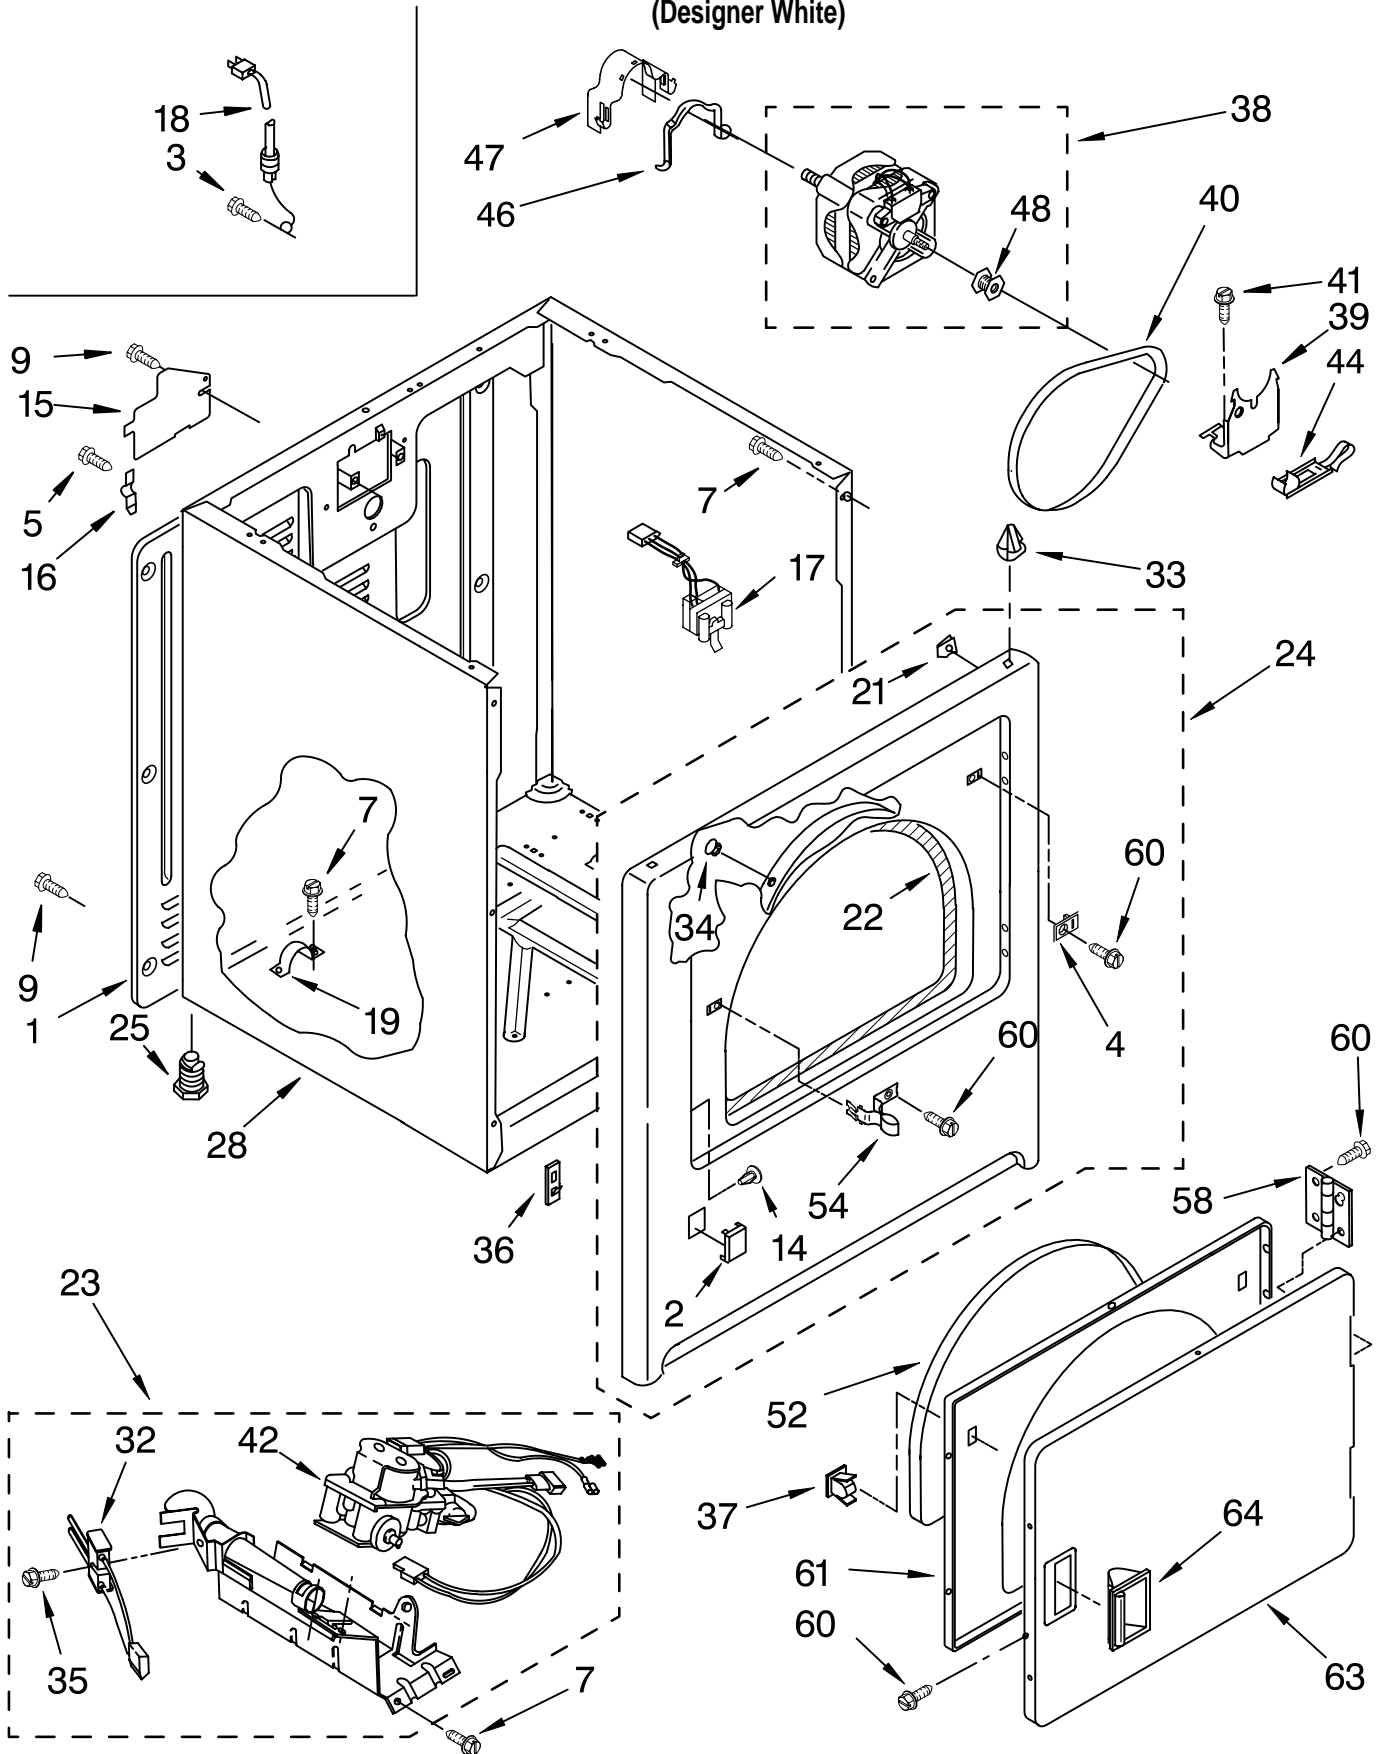

CABINET PARTS

For Model: GCGM2991LQ0

(Designer White)

FOR ORDERING INFORMATION REFER TO PARTS PRICE LIST

CABINET PARTS

For Model: GCGM2991LQ0
(Designer White)

Illus. No.	Part No.	DESCRIPTION	Illus. No.	Part No.	DESCRIPTION	Illus. No.	Part No.	DESCRIPTION
1	3396805	Panel, Rear	22	3406129	Seal & Bearing Assembly	38	8538262	Motor Assembly, 60 Hz.
2	3394975	Plug, Front Panel	23	3401771	Burner Assembly (60 Hz.) (Refer to Pages 8 & 9 For Further Breakdown)	39	348780	Base, Motor
3	697776	Screw, Ground 10-32 x 5/8				40	8066065	Belt, Drive
4	3403630	Plug, Strike				41	3400500	Bolt, 5/16-18 x 3/4
5	388326	Screw, 8-18 x 1-1/4	24	3403447	Front Panel Assembly	42	3401775	Valve, Gas (Complete) 60 Hz.
7	343641	Screw, 10-16 x 1/2	25	3392100	Foot, Plastic	44	3394332	Idler & Slide Assembly
9	693995	Screw, Hex Head 8-18 x 3/8		279810	Foot - Optional (Extended Length Package Of 2) (Not Included)	46	660658	Clip, Motor
14	3404413	Plug, Hinge Hole	28	8530603	Cabinet	47	3404162	Clamp, Motor
15	3396795	Cover, Block	32	686590	Ignitor	48	3394341	Pulley, 60 Hz.
16	238088	Hinge, Top (2)	33	690363	Lock, Front Top	52	3405246	Seal, Door
17	3406109	Door Switch Assembly	34	685203	Clip, Felt Pad (2)	54	3403431	Strike, Door
18	3401401	Cord, Power	35	3393909	Screw & Washer	58	3405514	Hinge, Door
19	341029	Clamp, Pipe (Rear)	36	3394083	Clip, Front Panel	60	342055	Screw, 8-18 x 1/2
21	98234	Clip, Ground (2)	37	690081	Catch, Door Assembly	61	3402341	Door, Rear
						63	3402335	Door, Front
						64	3405184	Handle, Door

FOR ORDERING INFORMATION REFER TO PARTS PRICE LIST