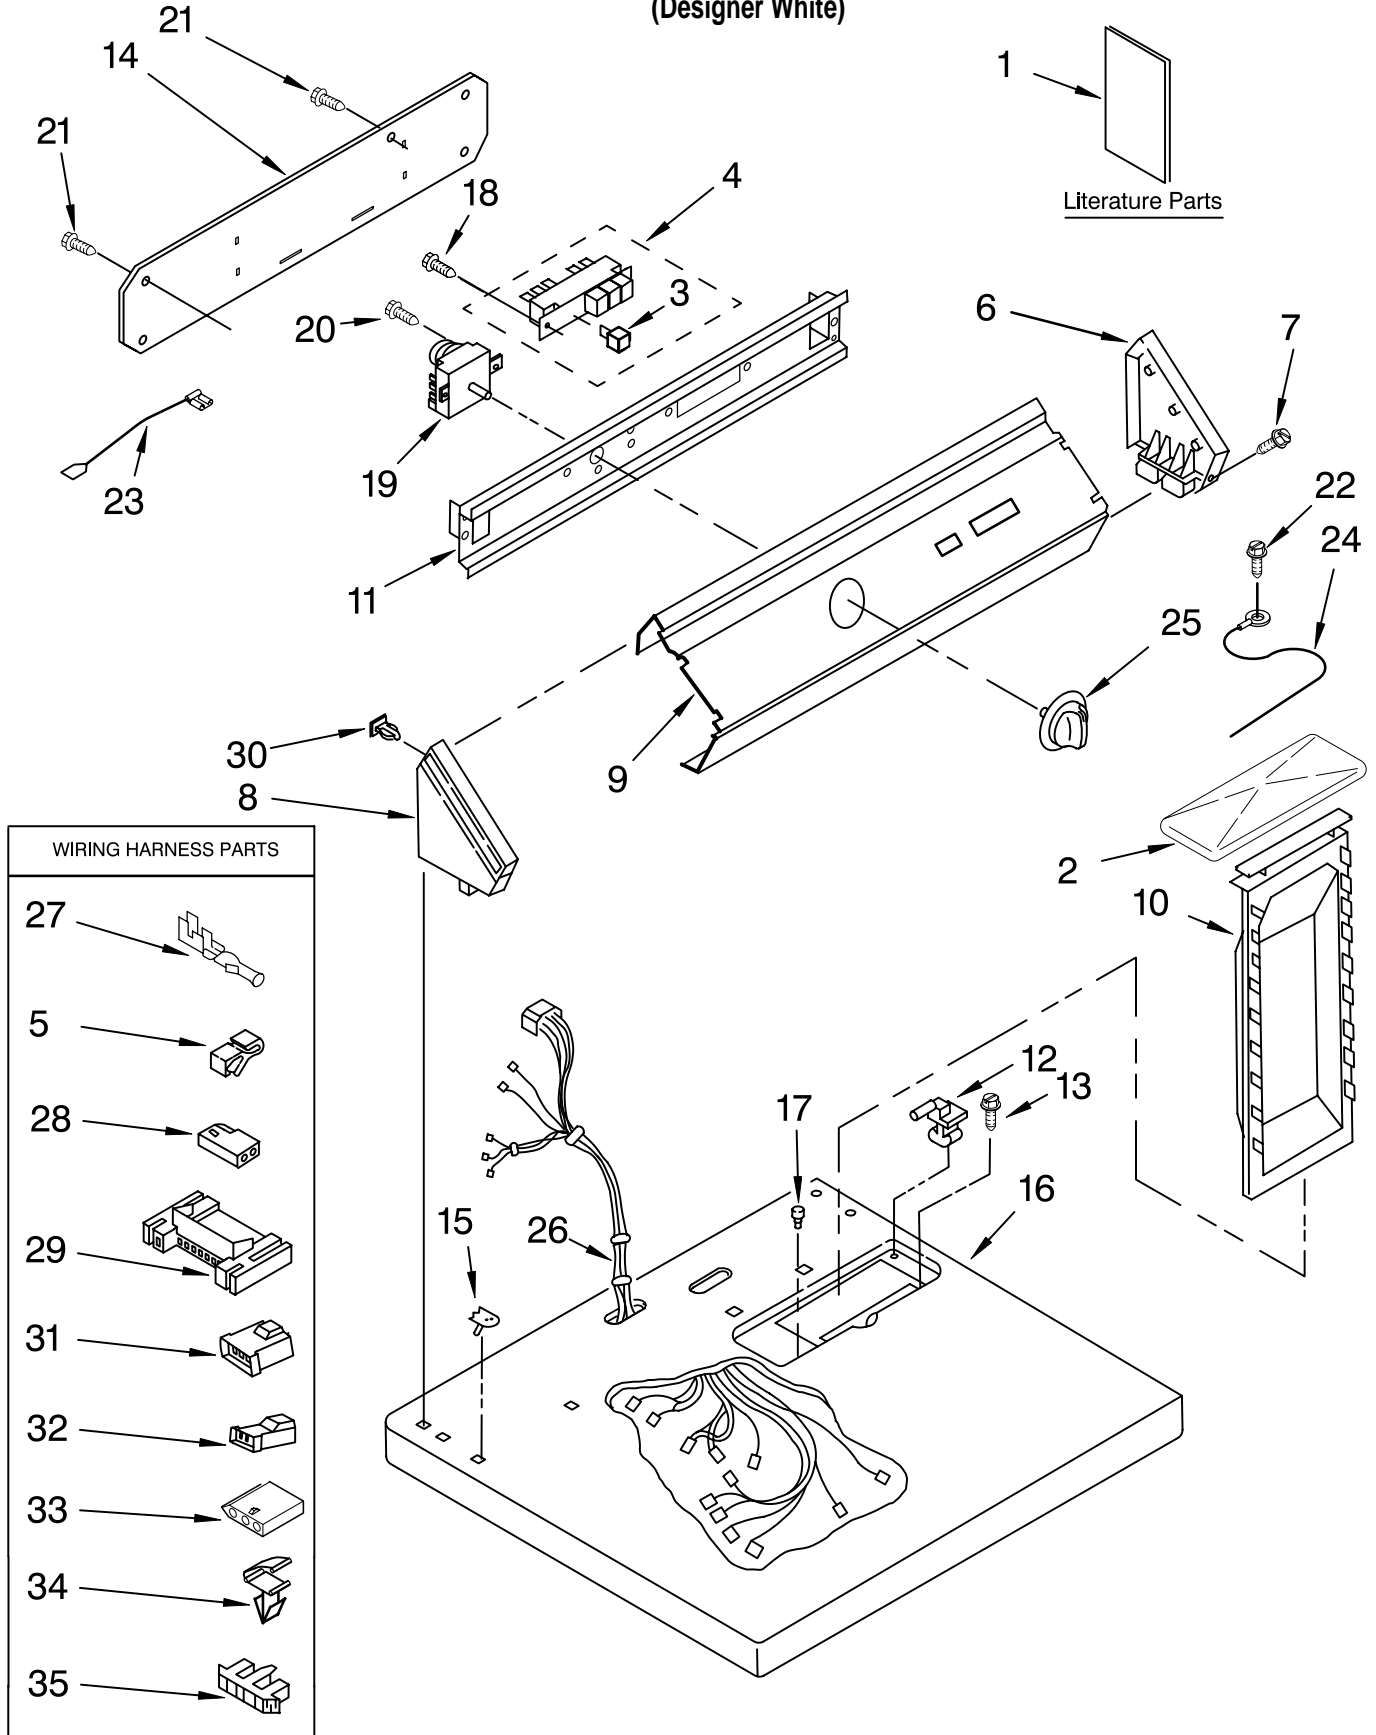

# TOP AND CONSOLE PARTS

For Model: GCGM2991LQ0  
(Designer White)

# TOP AND CONSOLE PARTS

For Model: GCGM2991LQ0  
(Designer White)

<b>Illus. No.</b>	<b>Part No.</b>	<b>DESCRIPTION</b>
1		Literature Parts
	LIT8527907	Use & Care Guide
	LIT8528203	Wiring Diagram
	LIT8527902	Instructions, Installation
	LIT8527901	Repair Parts List
2	8283378	Cover, Lint Screen
3	8316433	Pushbutton
4	8316437	Switch, Pushbutton
5	357572	Clip, Ground
6	3949737	End Cap (R.H.)
7	97787	Screw, 11-16 x 3/4
8	3949734	End Cap (L.H.)
9	8527826	Control Panel
10	349639	Handle & Lint Screen Assembly
11	8527828	Bracket, Control
12	3978606	Hinge, L.H.
	3978605	Hinge, R.H.
13	688983	Screw, 8-18 x 5/8
14	8066156	Panel, Rear
15	357213	Nut, Push-In (2)
16	8316630	Top
17	297535	Bumper, Lint Lid
18	303921	Screw, 8-32 x 3/8
19	3979596	Timer
20	3390646	Screw, 8-18 x 5/16
21	693995	Screw, Hex Head
22	339554	Screw 10-16 x 5/16
23		Wire, Jumper
	3393811	Violet
	3393812	Blue
24	3398893	Wire, Ground
25	8529317	Knob, Timer
26	8299876	Harness, Wiring (Complete)
27	94614	Terminal
28	717252	Receptacle, 2-Way
29	3395683	Connector (Motor)
30	689559	Nut, Push In
31	3403498	Connector, 3-Position
32	3403499	Connector, 2-Position
33	3936144	Connector
34	3394427	Clip, Harness
35	3397269	Connector, Timer