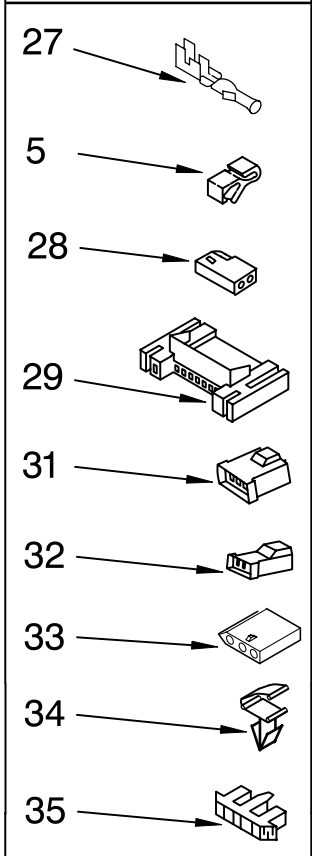

# PARTS LIST

for

## COMMERCIAL GAS DRYER

MODEL  
GCGM2991LQ0

FOR CUSTOMER SATISFACTION ALWAYS USE  
FACTORY SPECIFICATION PARTS

**Whirlpool** CORPORATION

Benton Harbor, Michigan.

## WIRING HARNESS PARTS

FOR ORDERING INFORMATION REFER TO PARTS PRICE LIST

# TOP AND CONSOLE PARTS

For Model: GCGM2991LQ0  
(Designer White)

<b>Illus. No.</b>	<b>Part No.</b>	<b>DESCRIPTION</b>
1		Literature Parts
	LIT8527907	Use & Care Guide
	LIT8528203	Wiring Diagram
	LIT8527902	Instructions, Installation
	LIT8527901	Repair Parts List
2	8283378	Cover, Lint Screen
3	8316433	Pushbutton
4	8316437	Switch, Pushbutton
5	357572	Clip, Ground
6	3949737	End Cap (R.H.)
7	97787	Screw, 11-16 x 3/4
8	3949734	End Cap (L.H.)
9	8527826	Control Panel
10	349639	Handle & Lint Screen Assembly
11	8527828	Bracket, Control
12	3978606	Hinge, L.H.
	3978605	Hinge, R.H.
13	688983	Screw, 8-18 x 5/8
14	8066156	Panel, Rear
15	357213	Nut, Push-In (2)
16	8316630	Top
17	297535	Bumper, Lint Lid
18	303921	Screw, 8-32 x 3/8
19	3979596	Timer
20	3390646	Screw, 8-18 x 5/16
21	693995	Screw, Hex Head
22	339554	Screw 10-16 x 5/16
23		Wire, Jumper
	3393811	Violet
	3393812	Blue
24	3398893	Wire, Ground
25	8529317	Knob, Timer
26	8299876	Harness, Wiring (Complete)
27	94614	Terminal
28	717252	Receptacle, 2-Way
29	3395683	Connector (Motor)
30	689559	Nut, Push In
31	3403498	Connector, 3-Position
32	3403499	Connector, 2-Position
33	3936144	Connector
34	3394427	Clip, Harness
35	3397269	Connector, Timer