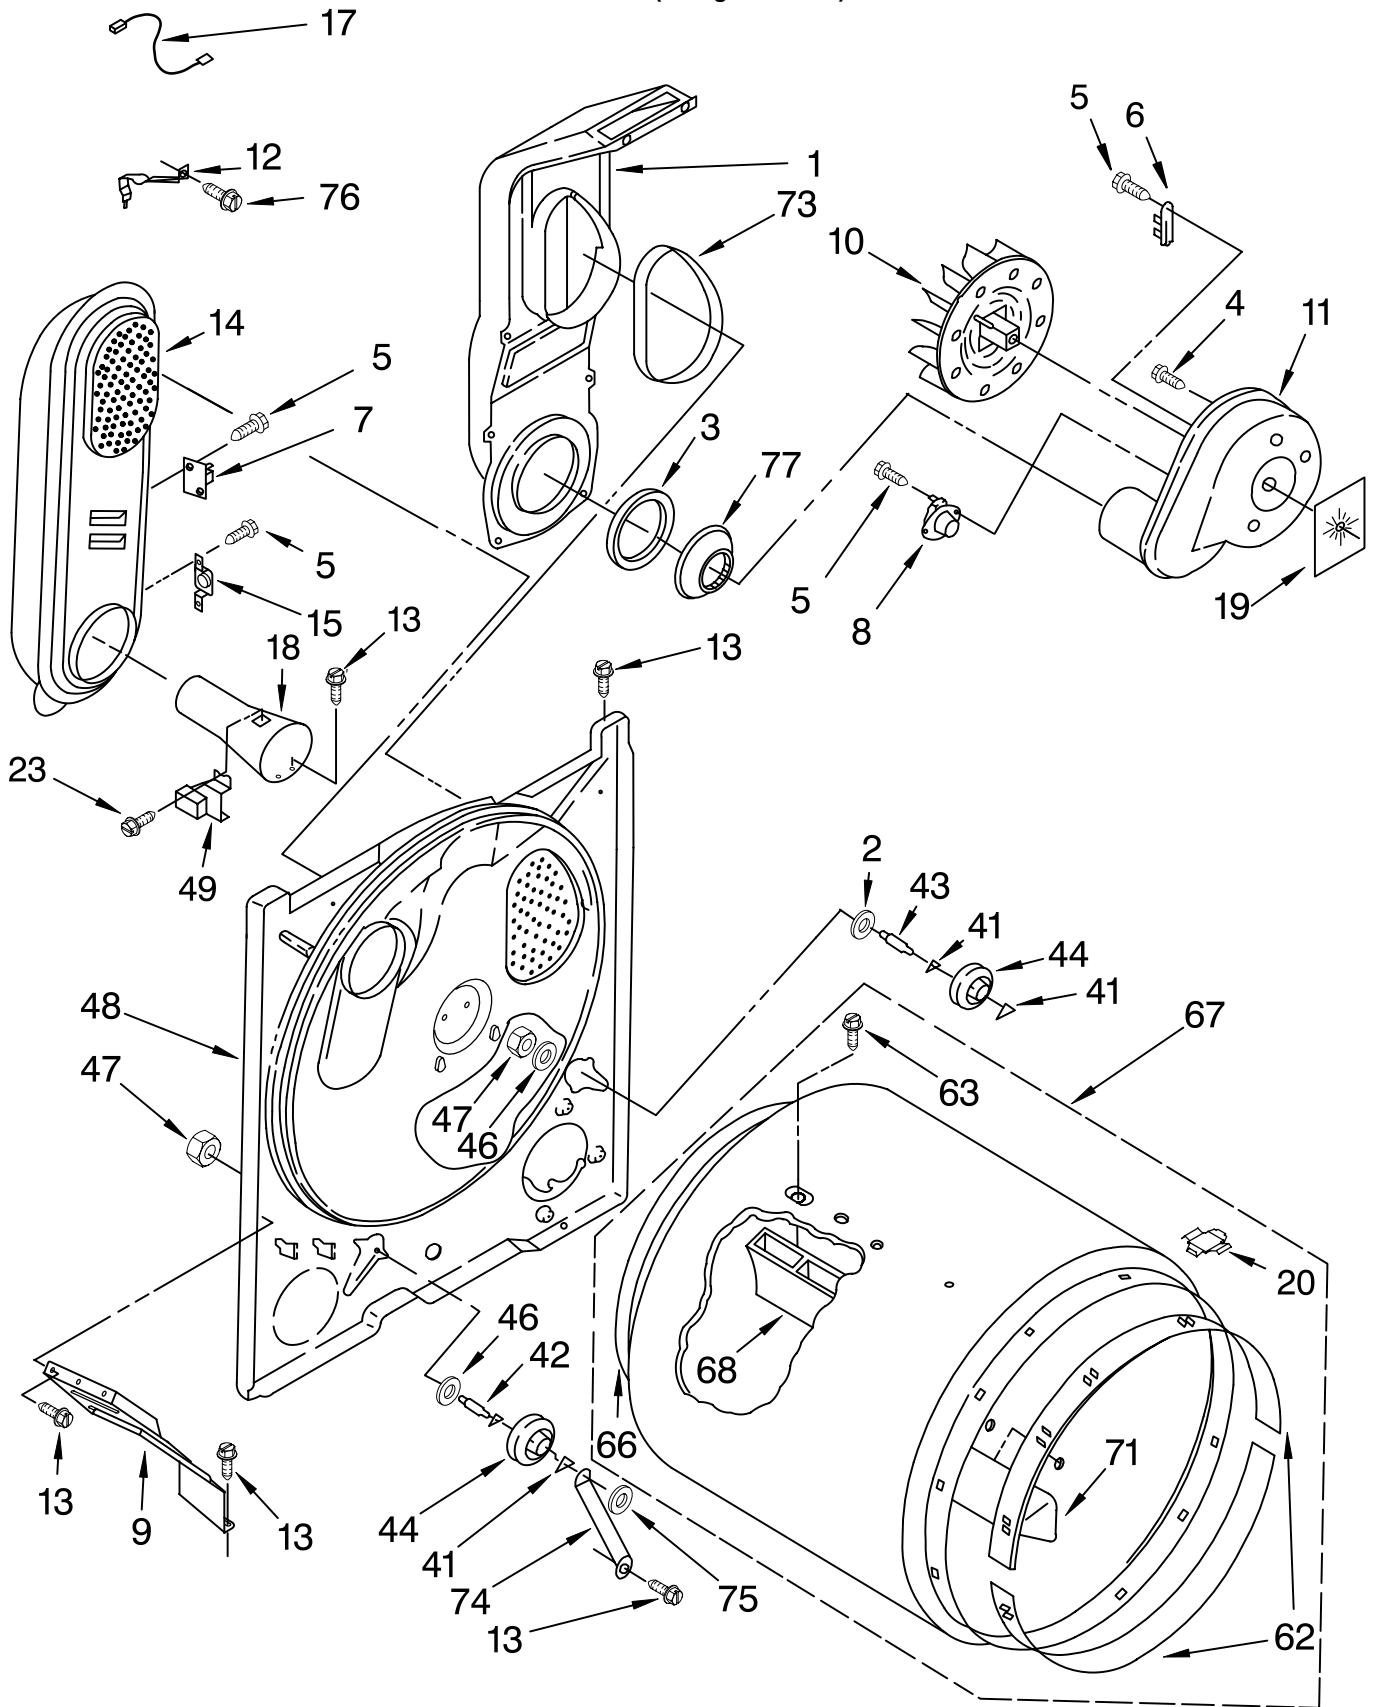

BULKHEAD PARTS

For Model: GCGM2991LQ0
(Designer White)

FOR ORDERING INFORMATION REFER TO PARTS PRICE LIST

BULKHEAD PARTS

For Model: GCGM2991LQ0
(Designer White)

Illus. No.	Part No.	DESCRIPTION	Illus. No.	Part No.	DESCRIPTION	Illus. No.	Part No.	DESCRIPTION
1	348368	Lint Chute Assembly	14	8530285	Box, Heater	47	3359452	Nut, 3/8-16
2	3388703	Washer-Support	15	3403140	Thermostat,	48	3403410	Bulkhead
3	347139	Seal, Lint Chute			High Limit	49	338906	Sensor, Radiant
4	3390647	Screw, 8-18 x 1/2			205°F	62	692526	Ring, Bearing
5	90767	Screw, 8-18 x 3/8	17	3401707	Wire, Jumper	63	97787	Screw, 11-16 x 3/4
6	3392519	Fuse, Thermal	18	8066049	Funnel, Burner	66	3406130	Seal, Rear
7	280010	Kit, Thermal Cut-Off (Includes Illus. 15)	19	3394196	Seal, Blower	67	695587	Drum Assembly
8	3387134	Thermostat, Internal Bias	20	8066086	Drum Hole Plug	68	692490	Baffle, Drum (Wide)
9	3406022	Bracket, Bulkhead	23	339554	Screw, Sensor To Funnel	71	3403636	Baffle, Drum (Narrow)
10	694089	Wheel, Blower	41	690997	Ring, Tri	73	339956	Seal
11	3405016	Housing, Blower	42	3399506	Shaft, L.H.	74	3976434	Bracket, Support Shaft
12	3398161	Clip	43	3399507	Shaft, R.H.	75	90296	Clip
13	343641	Screw, 10-16 x 1/2	44	3397588	Roller, Support	76	489463	Screw, 8-18 x 5/8
			46	348197	Washer, Support	77	696302	Shield, Exhaust

OPTIONAL PARTS (NOT INCLUDED)

Illus. No.	Part No.	DESCRIPTION

ACCESSORY PARTS

279948 Kit, Dryer Repair
8522199 Kit, Dryer Vent Testing

PAINT, TOUCH-UP (1/2oz.)

72017 White

PAINT, PRESSURIZED SPRAY (12 oz.)

350930 White
350938 Primer, Gray

PAINT, TOUCH-UP (1 qt.)

799344 White (Uncut)