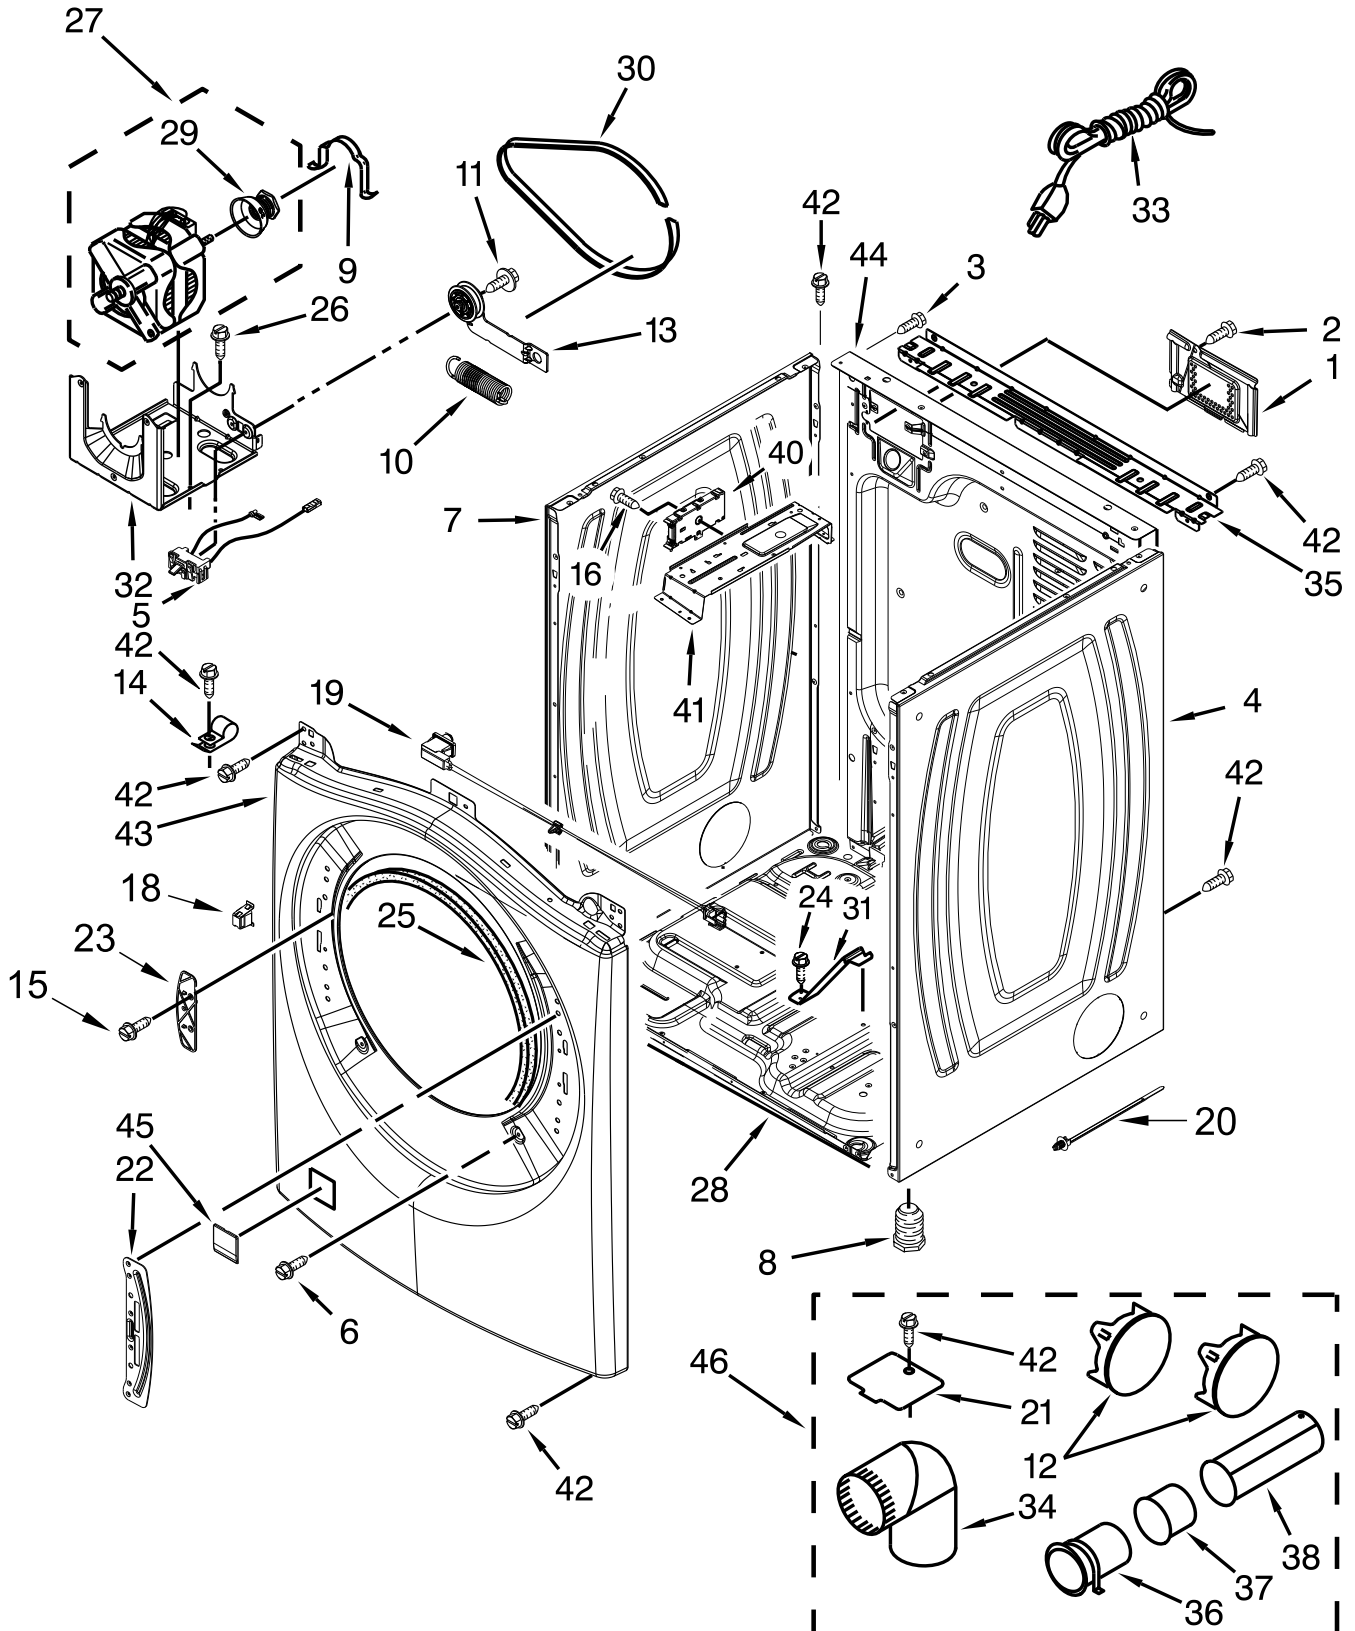

CABINET PARTS

CABINET PARTS

<u>Illus.</u>	<u>Part No.</u>	<u>Description</u>	<u>Illus.</u>	<u>Part No.</u>	<u>Description</u>	<u>Illus.</u>	<u>Part No.</u>	<u>Description</u>
1	8317339	Cover, Terminal Block	12	W10404617	Plug, Multivent (Midnight Grey)	33	W10440461	Cord, Power
2	3390631	Screw	13	W10547287	Assembly, Idler	34	W10416072	Elbow
3	8533974	Screw	14	3978776	Bracket, Gas Pipe	35	W10208382	Bracket, Rear
4		Panel, Side (R.H.)	15	W10288126	Screw	36	8563747	Pipe, Exhaust (Medium)
	W10469589	White	16	90767	Screw	37	W10331278	Pipe, Exhaust (Short)
	W10469590	Red	18	W10208401	Assembly, Spring Catch	38	8563749	Pipe, Exhaust (Long)
	W10469592	Silver	19	W10267834	Door Switch Assembly	40	W10378252	Control Board
5	W10411936	Switch, Broken Belt	20	W10267532	Cable Tie	41	W10259611	Bracket, Control
6	3357011	Screw	21	W10354249	Plate, Cover	42	3390647	Screw
7		Panel, Side (L.H.)	22	W10208218	Bracket, Door Hinge	43		Panel, Front
	W10468495	White	23	W10208250	Strike, Door		W10208192	White
	W10468502	Red	24	693995	Screw		W10337783	Red
	W10468499	Silver	25	3387242	Seal, Front Panel		W10316296	Silver
8	3392100	Foot, Dryer	26	343641	Screw	44	W10487430	Panel, Rear
	279810	Foot, Optional (Extended Length Package Of 2) (Not Included)	27	W10396028	Assembly, Motor	45		Plug, Front Panel
			28	8565046	Base, Cabinet		8564457	White
9	W10121316	Clamp, Motor Mount	29	W10460106	Pulley, Motor		W10256411	Red
10	W10446781	Spring, Idler	30	3387610	Belt, Drive		W10249704	Silver
11	3389420	Screw	31	8529757	Bracket, Burner			Optional Parts Not Included
			32	W10242878	Bracket, Motor Mounting	46	W10323246	Kit, 4-Way Vent