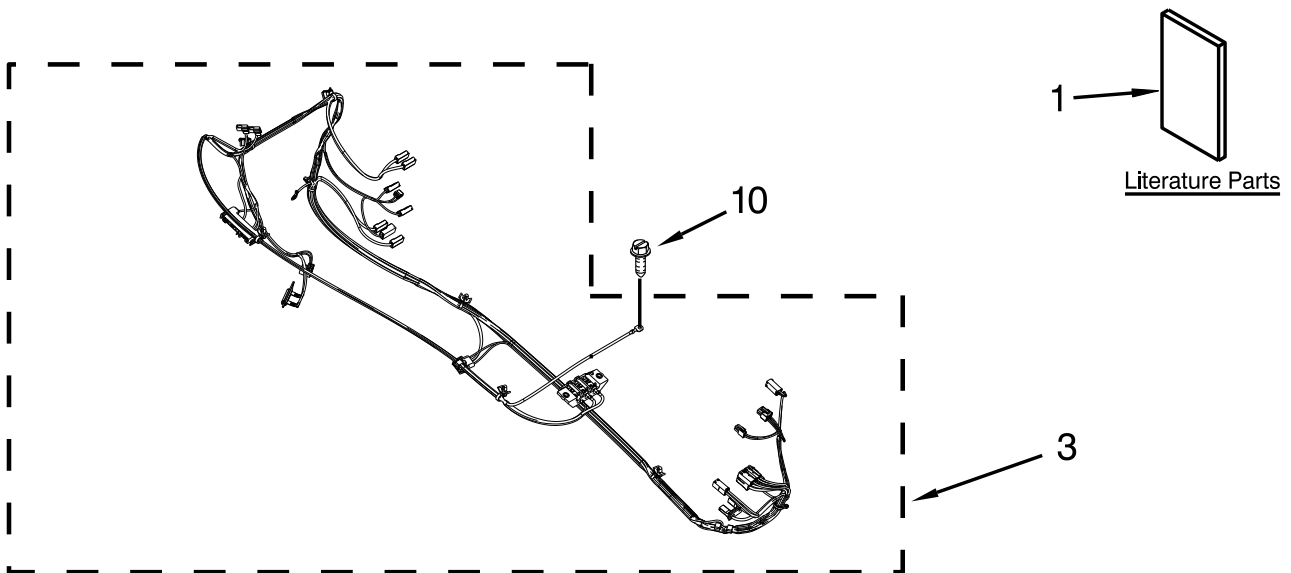

27" GAS DRYER

MODELS:

WGD94HEXW1 (White)
WGD94HEXR1 (Red)
WGD94HEXL1 (Silver)

TOP AND CONSOLE PARTS

TOP AND CONSOLE PARTS

<u>Illus. No.</u>	<u>Part No.</u>	<u>Description</u>
1		Literature Parts
	W10305730	Use and Care Guide
	W10306459	Tech Sheet
	W10423115	Installation Instructions
	W10300195	Wiring Diagram
2		Top
	W10208383	White
	W10337792	Red
	W10316282	Silver
3	W10355891	Harness, Main

<u>Illus. No.</u>	<u>Part No.</u>	<u>Description</u>
4		Panel, Console
	W10388444	White
	W10388448	Red
	W10388445	Silver
5	W10317570	Channel, Water
6	W10208198	Bracket, Console
7	W10267938	Harness, Jumper UI
8	W10267937	Harness, Jumper
9	W10117943	Badge
10	693995	Screw