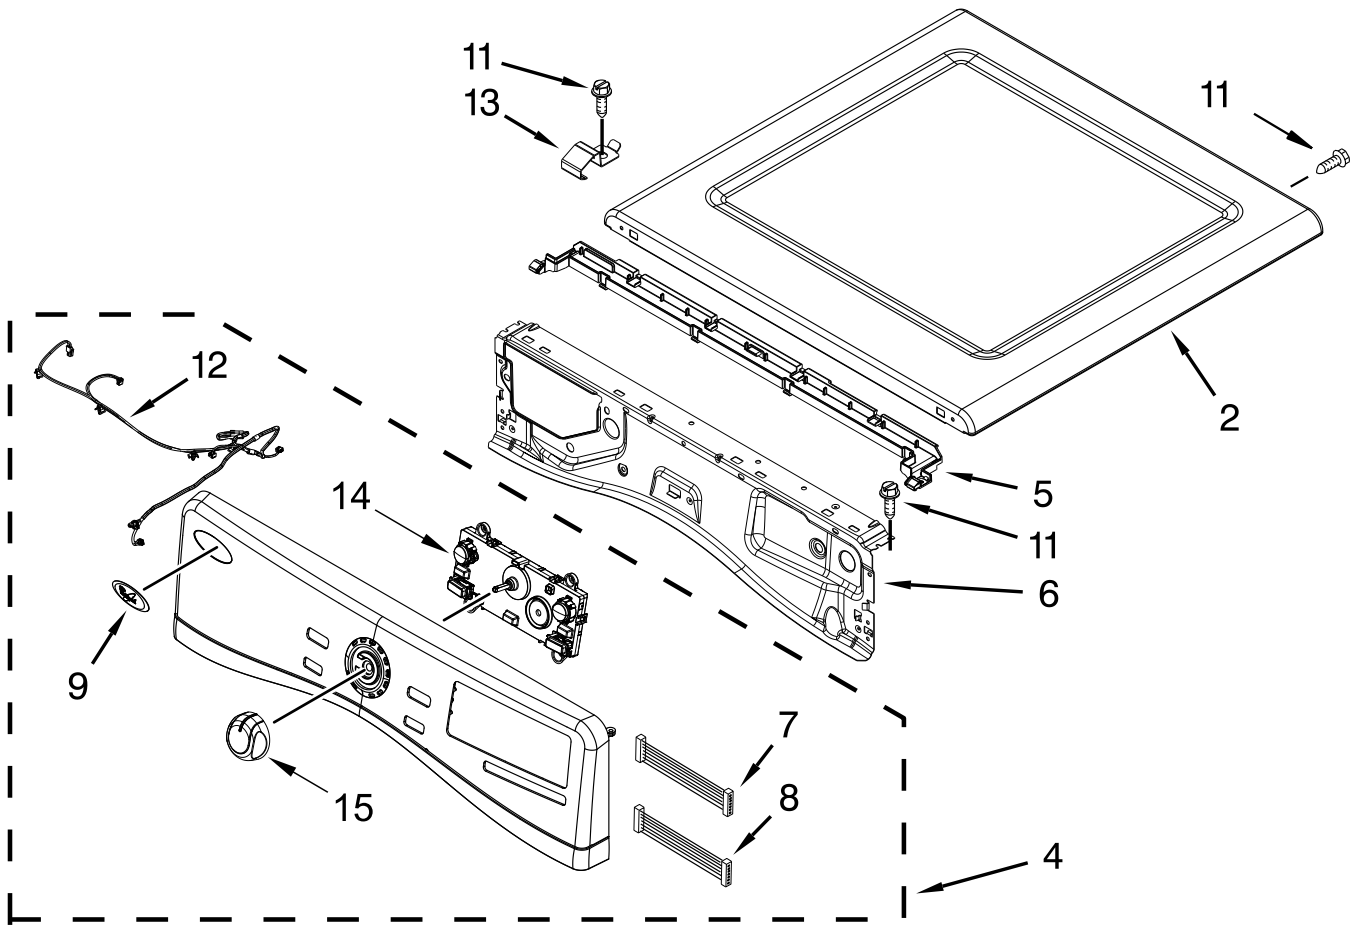

27" GAS DRYER

MODELS:

WGD94HEXW1 (White)
WGD94HEXR1 (Red)
WGD94HEXL1 (Silver)

TOP AND CONSOLE PARTS

TOP AND CONSOLE PARTS

<u>Illus. No.</u>	<u>Part No.</u>	<u>Description</u>
1		Literature Parts
	W10305730	Use and Care Guide
	W10306459	Tech Sheet
	W10423115	Installation Instructions
	W10300195	Wiring Diagram
2		Top
	W10208383	White
	W10337792	Red
	W10316282	Silver
3	W10355891	Harness, Main

<u>Illus. No.</u>	<u>Part No.</u>	<u>Description</u>
4		Panel, Console
	W10388444	White
	W10388448	Red
	W10388445	Silver
5	W10317570	Channel, Water
6	W10208198	Bracket, Console
7	W10267938	Harness, Jumper UI
8	W10267937	Harness, Jumper
9	W10117943	Badge
10	693995	Screw

<u>Illus. No.</u>	<u>Part No.</u>	<u>Description</u>
11	3390647	Screw
12	W10267833	Cable, User Interface
13	W10317566	Clip, Spring
14	W10389281	UI, Center (Includes Knob)
15		Assembly, Knob
	W10251394	Chrome