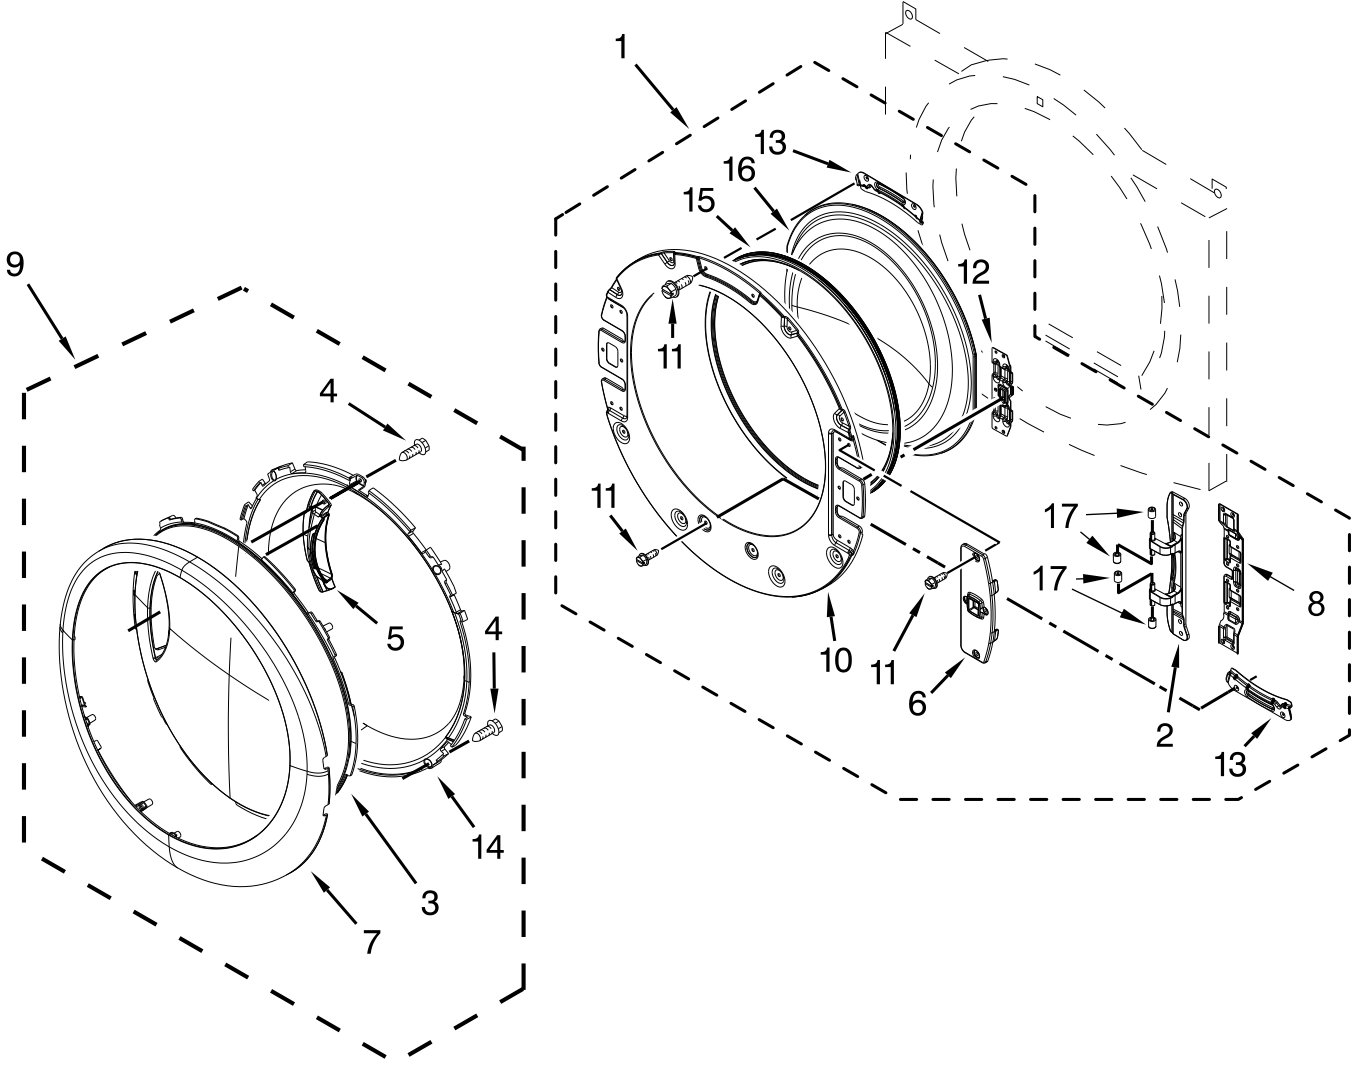

DOOR PARTS

DOOR PARTS

<u>Illus.</u> <u>No.</u>	<u>Part No.</u>	<u>Description</u>
1	W10208266	Assembly, Inner Door
2	W10208415	Hinge, Base
3	W10208270	Screen, Door
4	9742177	Screw
5	W10208411	Door Handle
6	W10208413	Cover, Door Catch
7	W10208271	Door, Trim Ring

<u>Illus.</u> <u>No.</u>	<u>Part No.</u>	<u>Description</u>
8	W10208419	Plate, Hinge Retainer
9	W10208268	Assembly, Outer Door
10	W10267837	Door, Inner
11	W10288126	Screw
12	W10208254	Assembly, Door Catch
13	W10208252	Bracket, Glass
14	W10208269	Door Intermediate

<u>Illus.</u> <u>No.</u>	<u>Part No.</u>	<u>Description</u>
15	W10329710	Seal, Glass
16	W10208417	Glass, Door
17	W10208398	Cap, Hinge