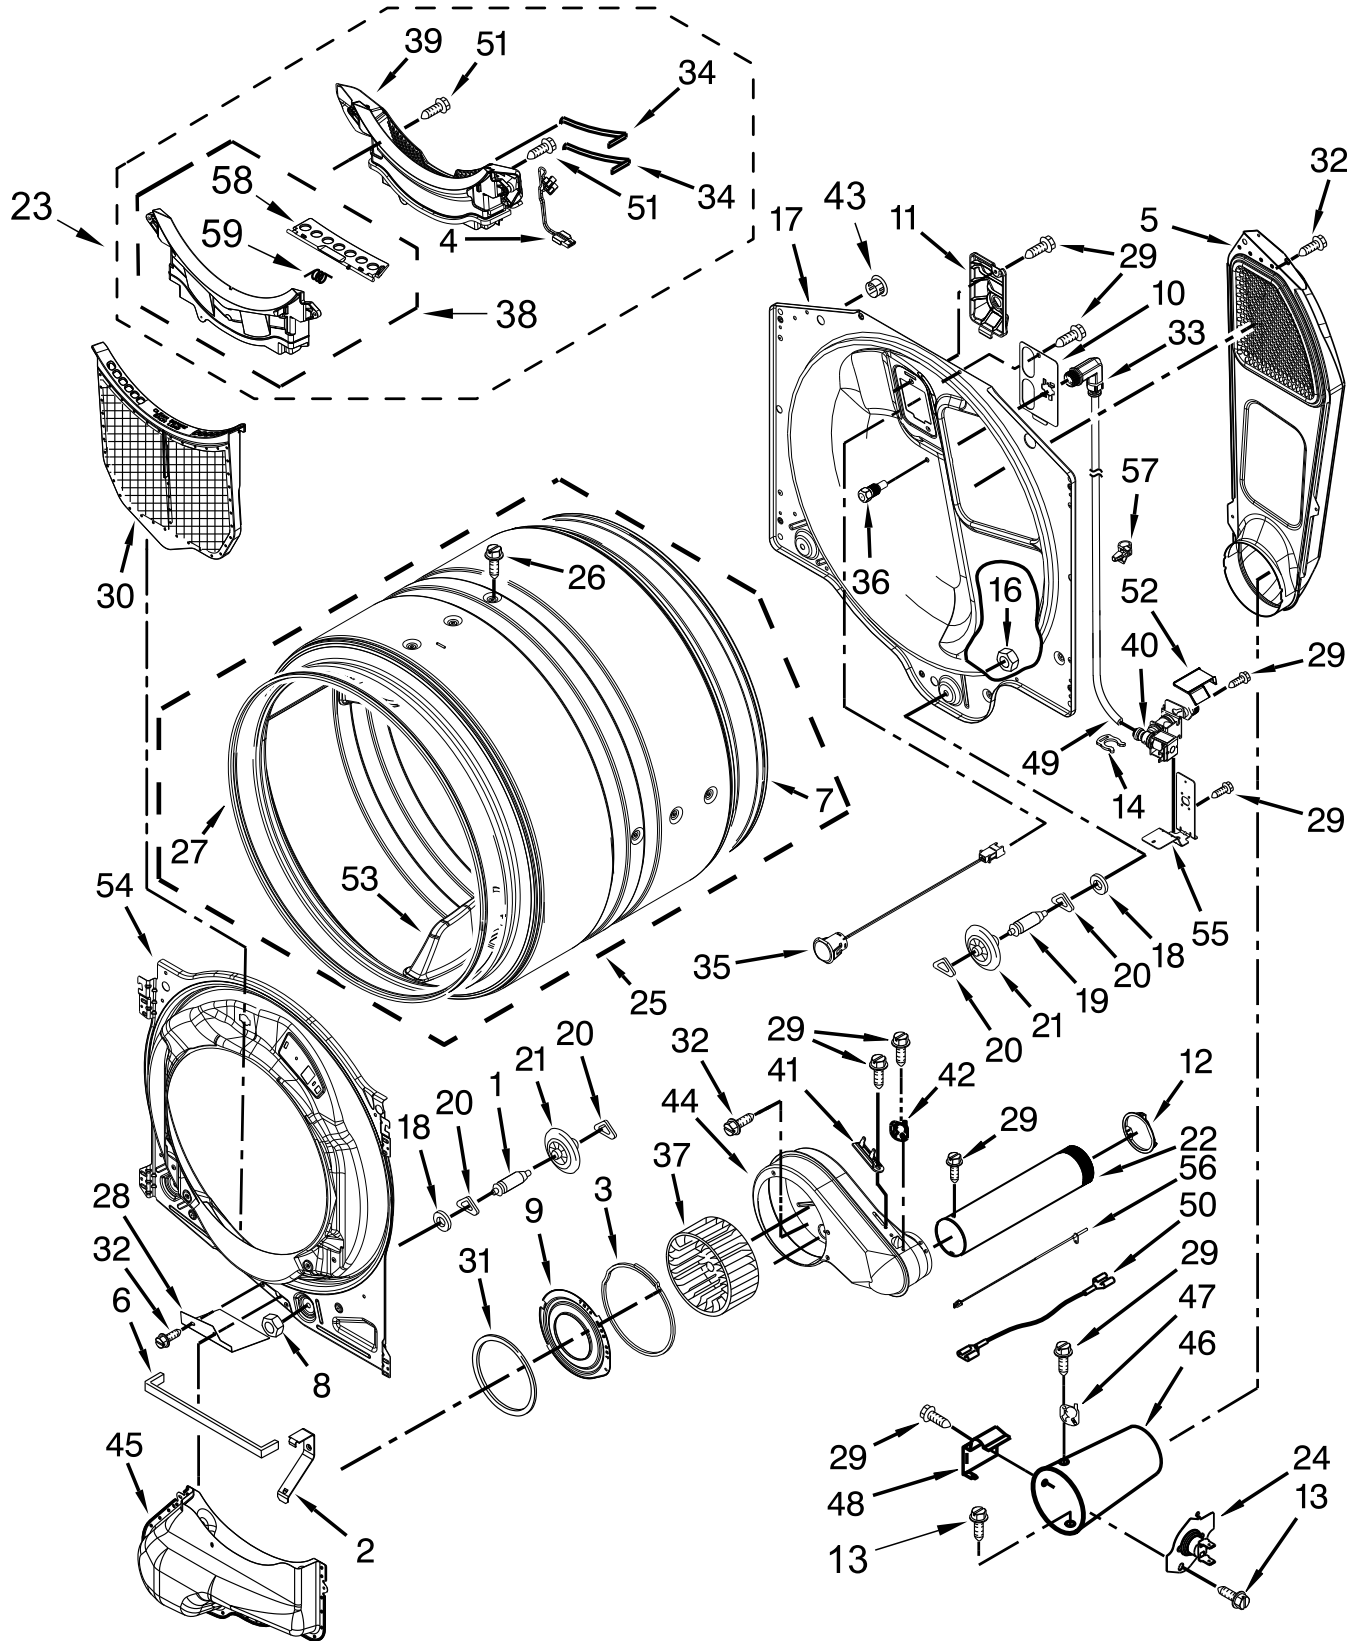

BULKHEAD PARTS

BULKHEAD PARTS

<u>Illus.</u> <u>No.</u>	<u>Part No.</u>	<u>Description</u>	<u>Illus.</u> <u>No.</u>	<u>Part No.</u>	<u>Description</u>	<u>Illus.</u> <u>No.</u>	<u>Part No.</u>	<u>Description</u>
1	W10359271	Shaft, Drum Roller - Right Hand Thread	22	W10342188	Exhaust Pipe	41	3392519	Fuse, Thermal (91C)
2	W10414388	Clip, Lint Duct	23	W10219012	Assembly, Outlet Grill and Housing	42	8577274	Thermistor
3	697770	Seal, Plate Cover	24	8573713	Cut-Off, Thermal	43	8529007	Plug, Rear Bulkhead
4	W10298258	Harness, Sensor	25	W10280779	Drum Assembly Complete	44	W10211911	Housing, Blower
5	W10295533	Assembly, Air Duct	26	W10219342	Screw	45	W10211896	Assembly, Lint Duct
6	W10211950	Seal, Housing Outlet	27	W10273050	Seal, Drum Front	46	8573824	Funnel, Burner
7	697694	Seal, Drum	28	W10128629	Shield, Blower	47	3391912	Thermostat, Hi Limit
8	3934666	Nut, Hex	29	90767	Screw	48	338906	Sensor, Radiant
9	W10211901	Assembly, Collar	30	W10370972	Lint Screen	49	W10348621	Hose, Rear Nylon
10	W10249422	Nozzle, Bracket Rear	31	W10211899	Seal, Blower Cover	50	3401710	Jumper, TCO High Limit
11	W10208422	Rear Deflector	32	3390647	Screw	51	3387230	Screw
12	W10344699	Collar, Duct	33	W10347739	Assembly, Nozzle and Hose	52	W10530670	Cover, Inlet Valve
13	693995	Screw	34	3387223	Sensor, Electrode	53	W10280771	Baffle, Drum
14	W10044599	Clip, Push To Connect	35	W10236079	Drum Light Assembly-Led	54	W10211930	Bulkhead, Front
16	W10001120	Nut, Hex (Left Hand Thread)	36	W10277503	Assembly, Nozzle and Screen	55	W10510098	Bracket, Valve
17	W10211946	Bulkhead, Rear	37	W10211915	Wheel, Blower	56	W10419068	Thermistor, Gas Inlet
18	3387459	Washer	38	W10219013	Assembly, Housing and Door	57	3391018	Tie, Cable
19	W10359272	Shaft, Drum Roller - Left Hand Thread	39	W10211903	Grill, Outlet	58	W10219016	Door, Lint Screen
20	W10512946	Washer, Tri Ring	40	W10505663	Valve, Water Inlet	59	W10219015	Spring, Lint Screen Door
21	W10314171	Roller, Support